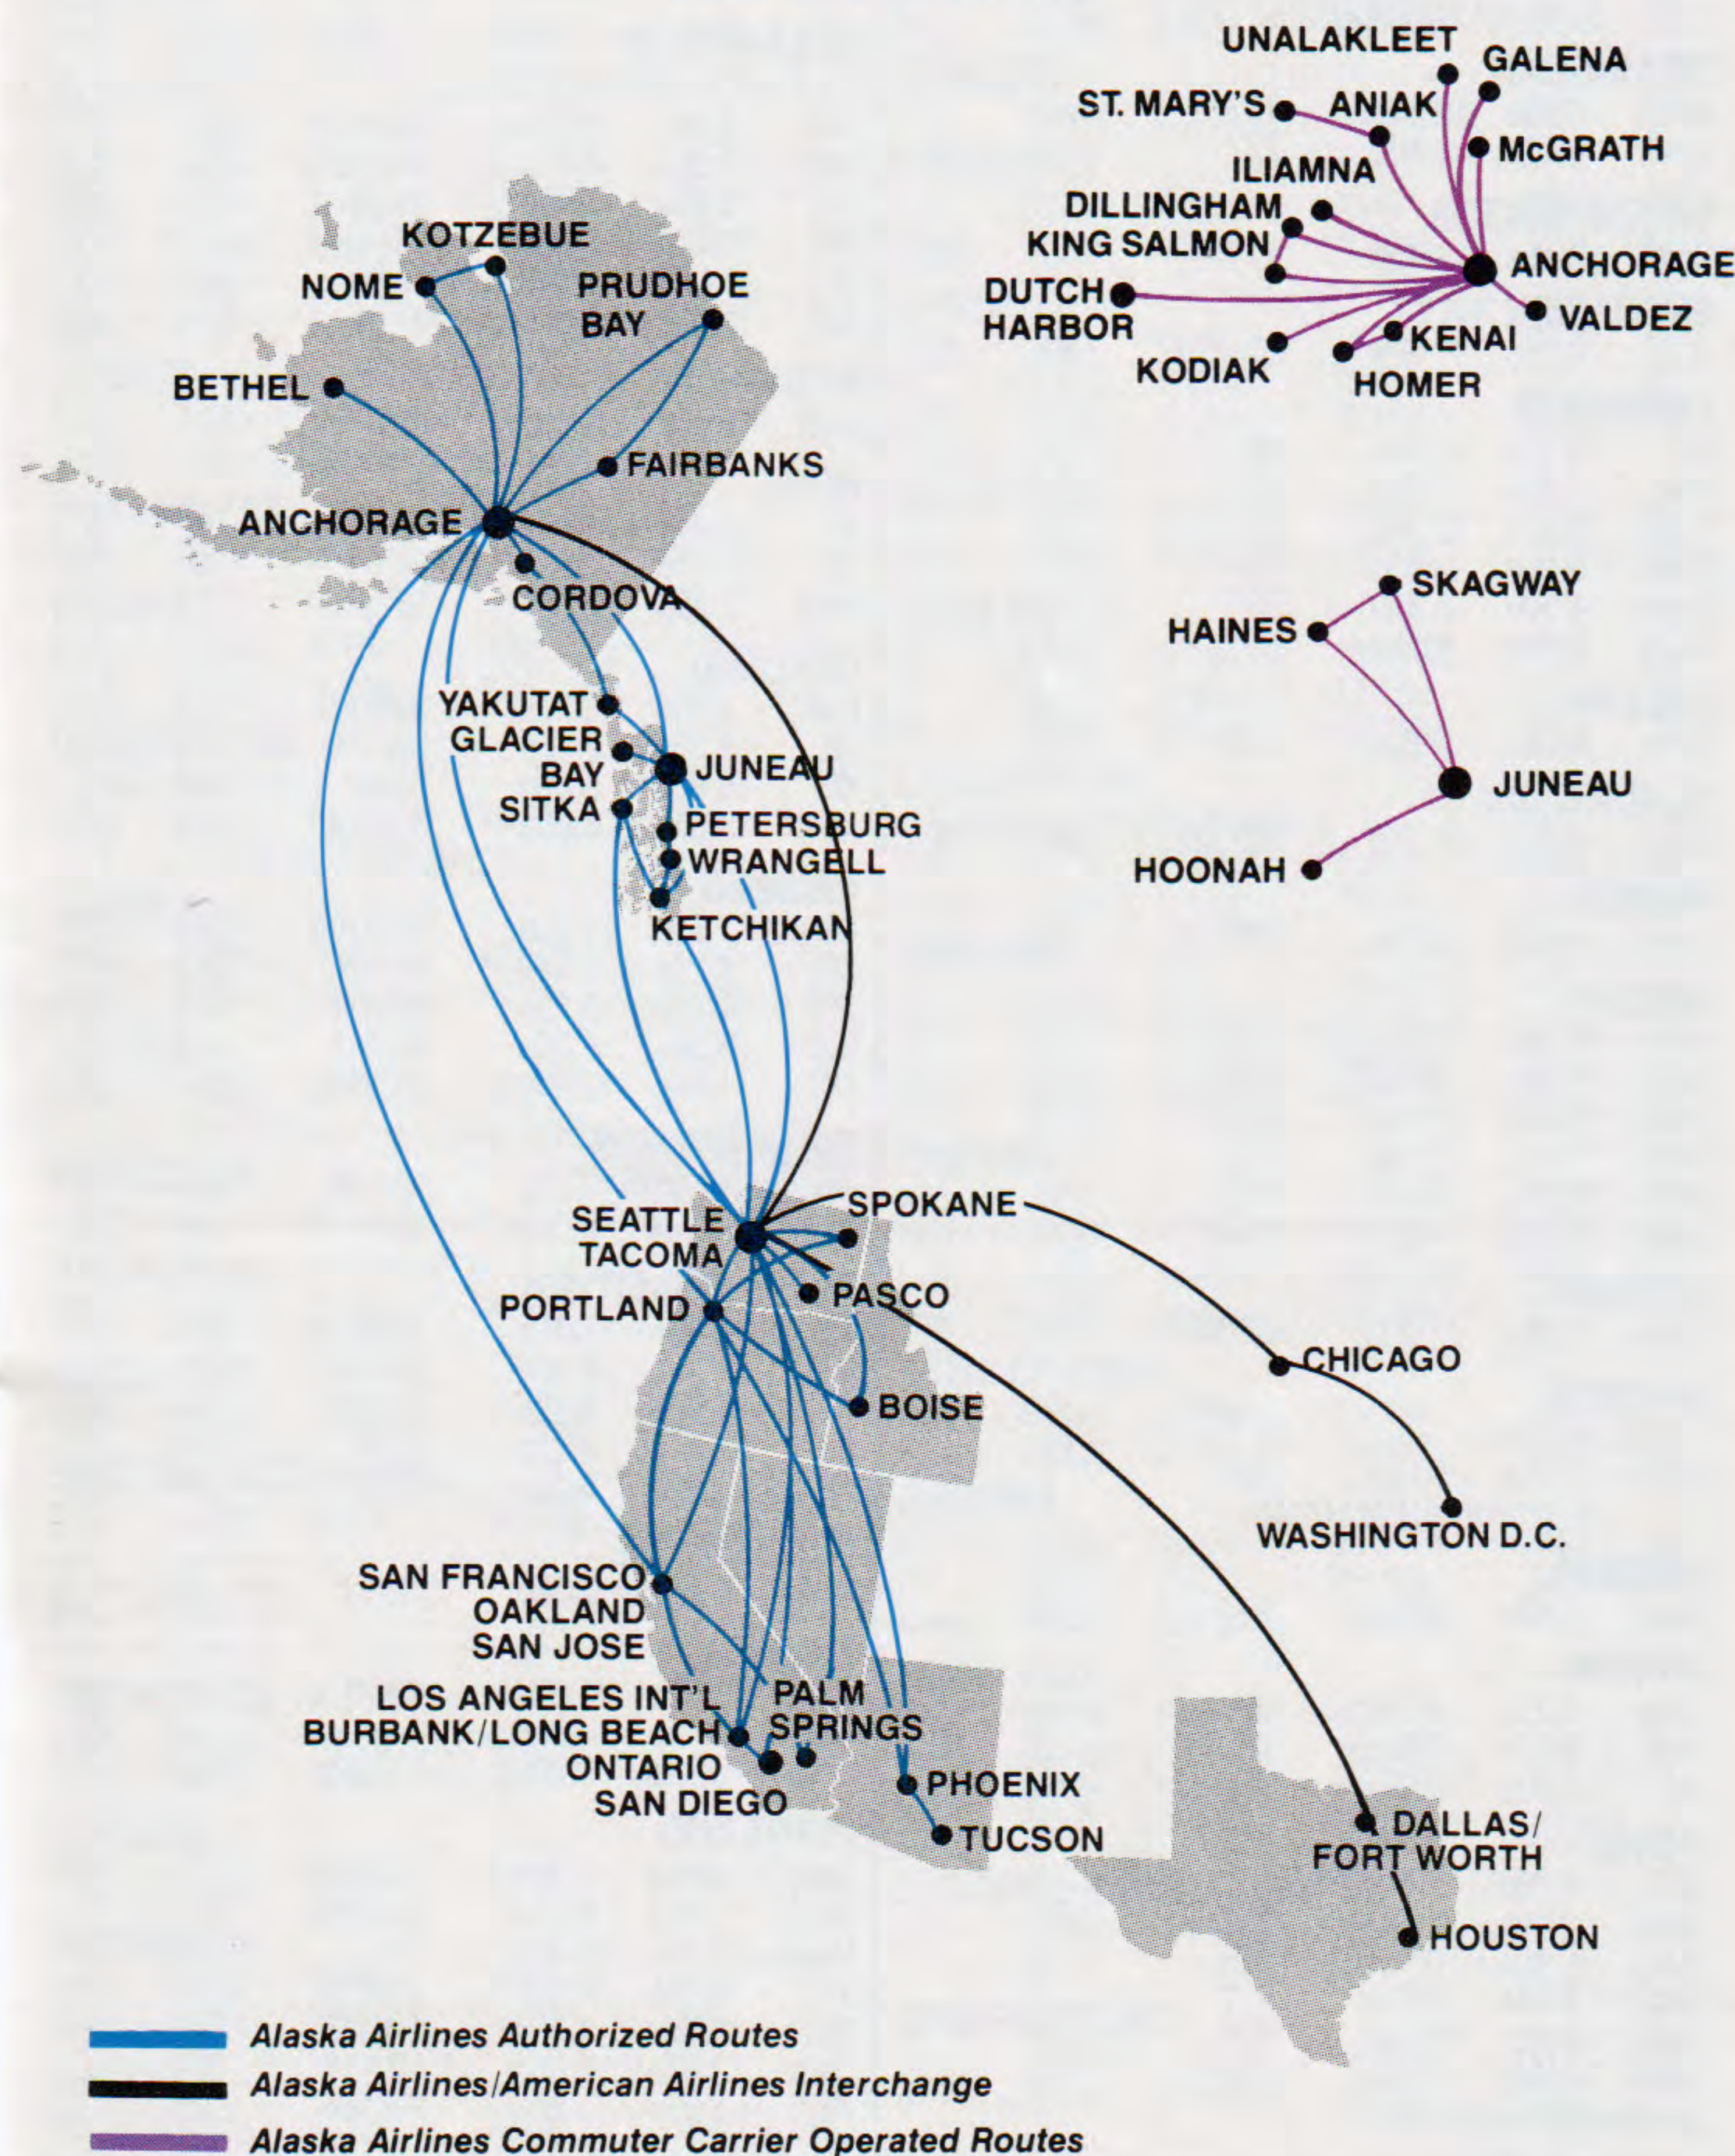

Alaska Airlines and the 5 commuter carriers shown above cooperatively provide passenger and cargo service within Alaska. Together we offer convenient flight schedules, making easy connections with competitive passenger fares and cargo rates to over 60 communities in Alaska.

Reservations with these commuters can be obtained by calling Alaska Airlines toll free at (800) 426-0333. Alaska commuter flights are designated by flight numbers 500 through 900 in this timetable.

Alaska Airlines commuter carriers also serve additional village communities throughout western Alaska. Please refer to Alaska Airlines' Village Service Timetable for flight information.

Alaska Airlines

Gold Coast SERVICE

TOLL FREE RESERVATIONS 800-426-0333

ROUTE MAP

Now Hawaii Is Thousands Of Miles Closer.

At Alaska Airlines our enhanced Gold Coast Travel Mileage Incentive Plan brings Hawaii within reach of just about anyone who flies. Just 35,000 miles will earn you a free ticket to beautiful Hawaii. Or save your miles and you can be on your way to Europe, the exotic Orient, or enjoying an incredibly luxurious cruise to Alaska.

FREIGHTER SCHEDULE:

Flight 3081 Tuesday thru Saturday
Leaves Seattle. 3:00 a.m.
Arrives Anchorage. 5:30 a.m.
Flight 3082 Monday thru Friday
Leaves Anchorage. 9:45 p.m.
Arrives Seattle. 2:05 a.m.

Alaska Airlines
Cargo Network®