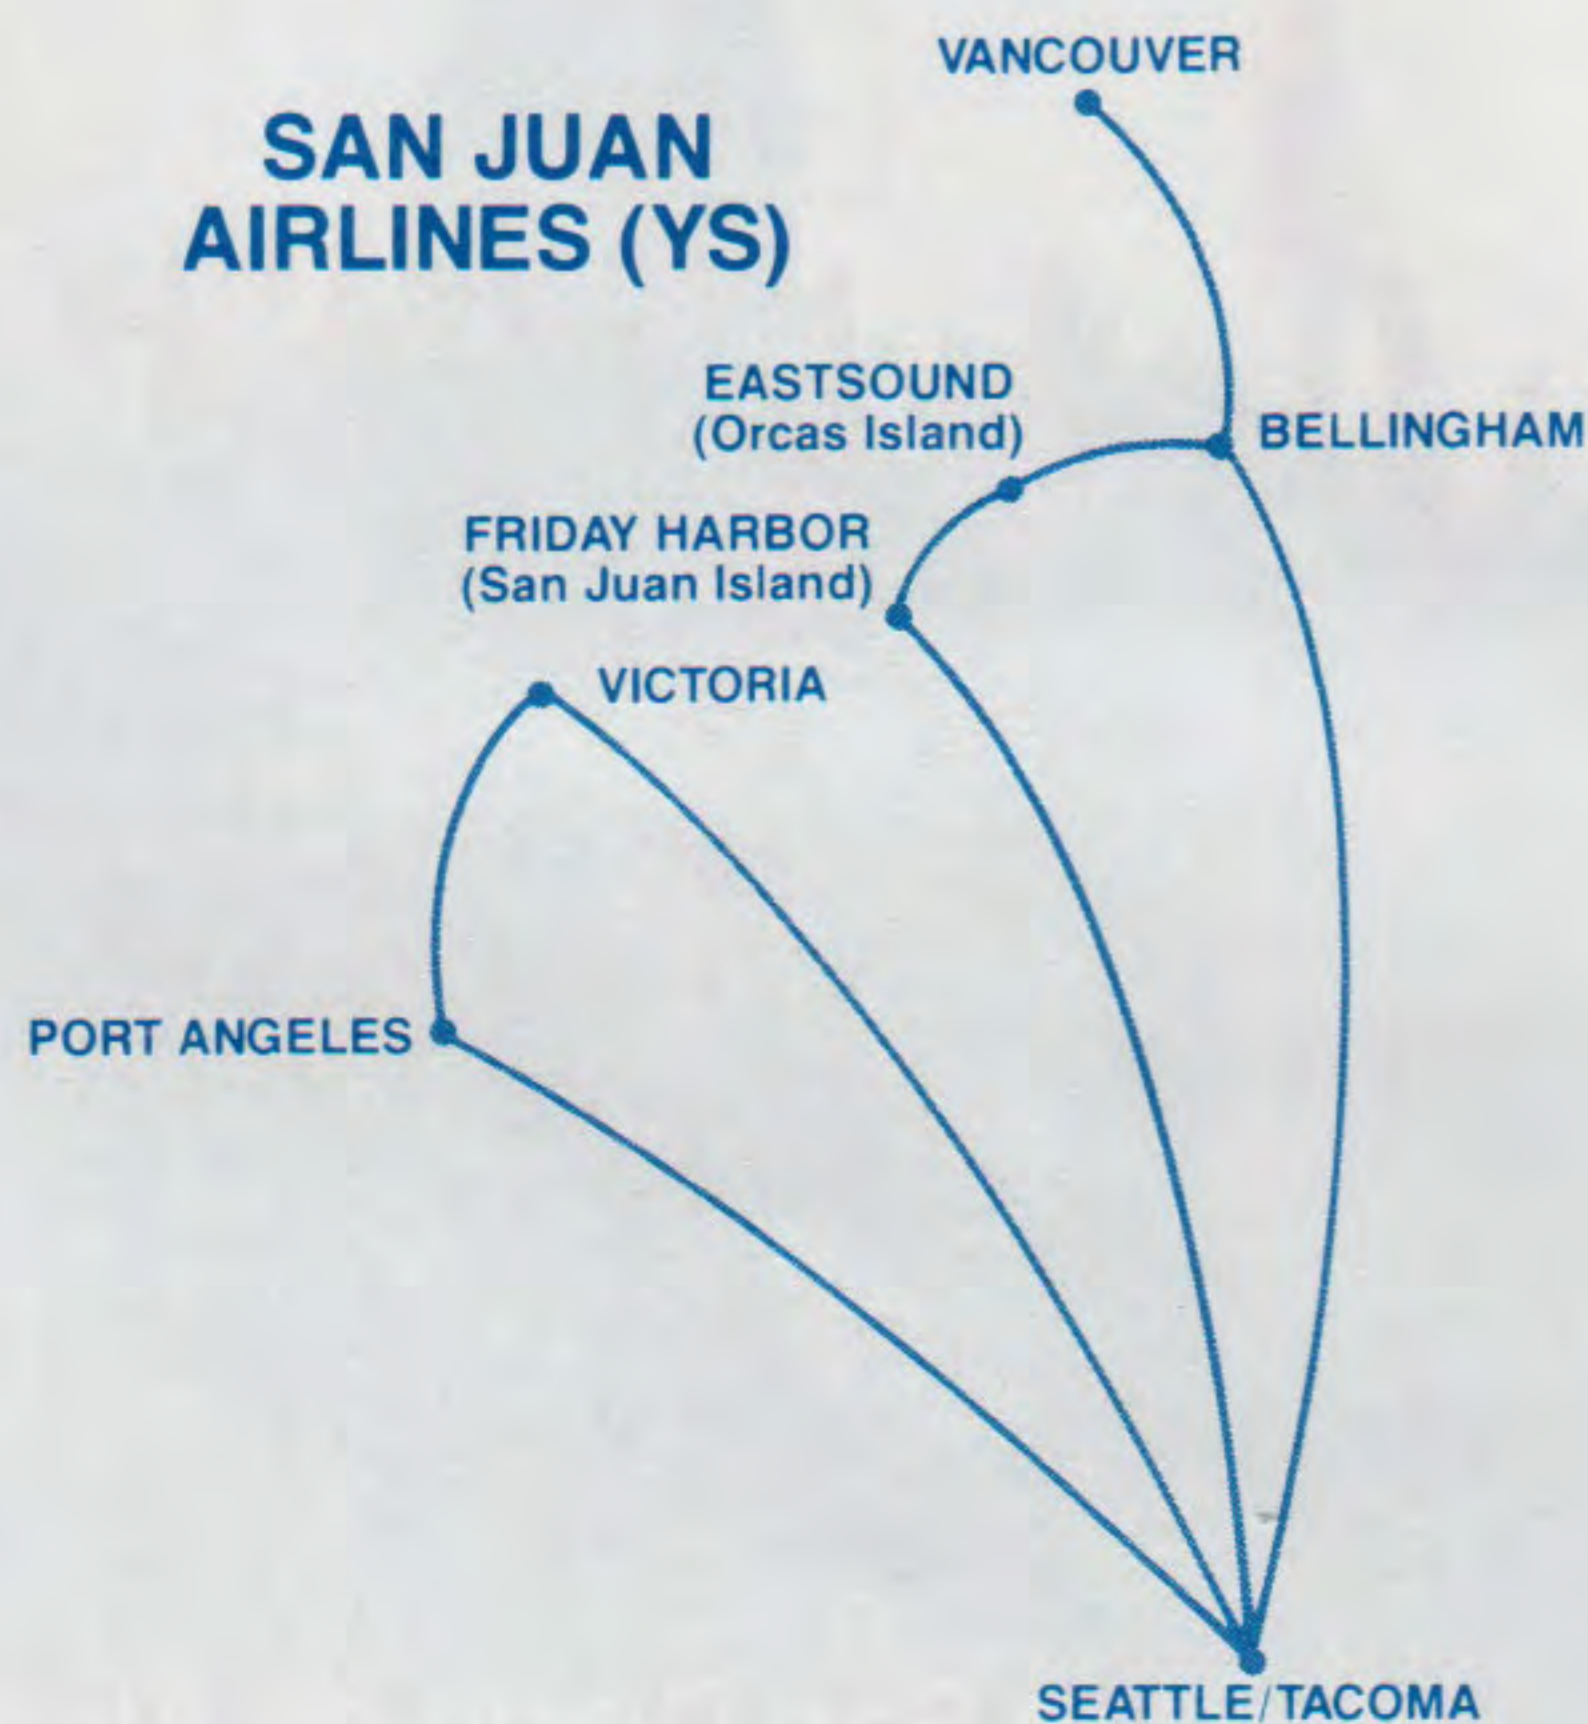

SAN JUAN AIRLINES (YS)