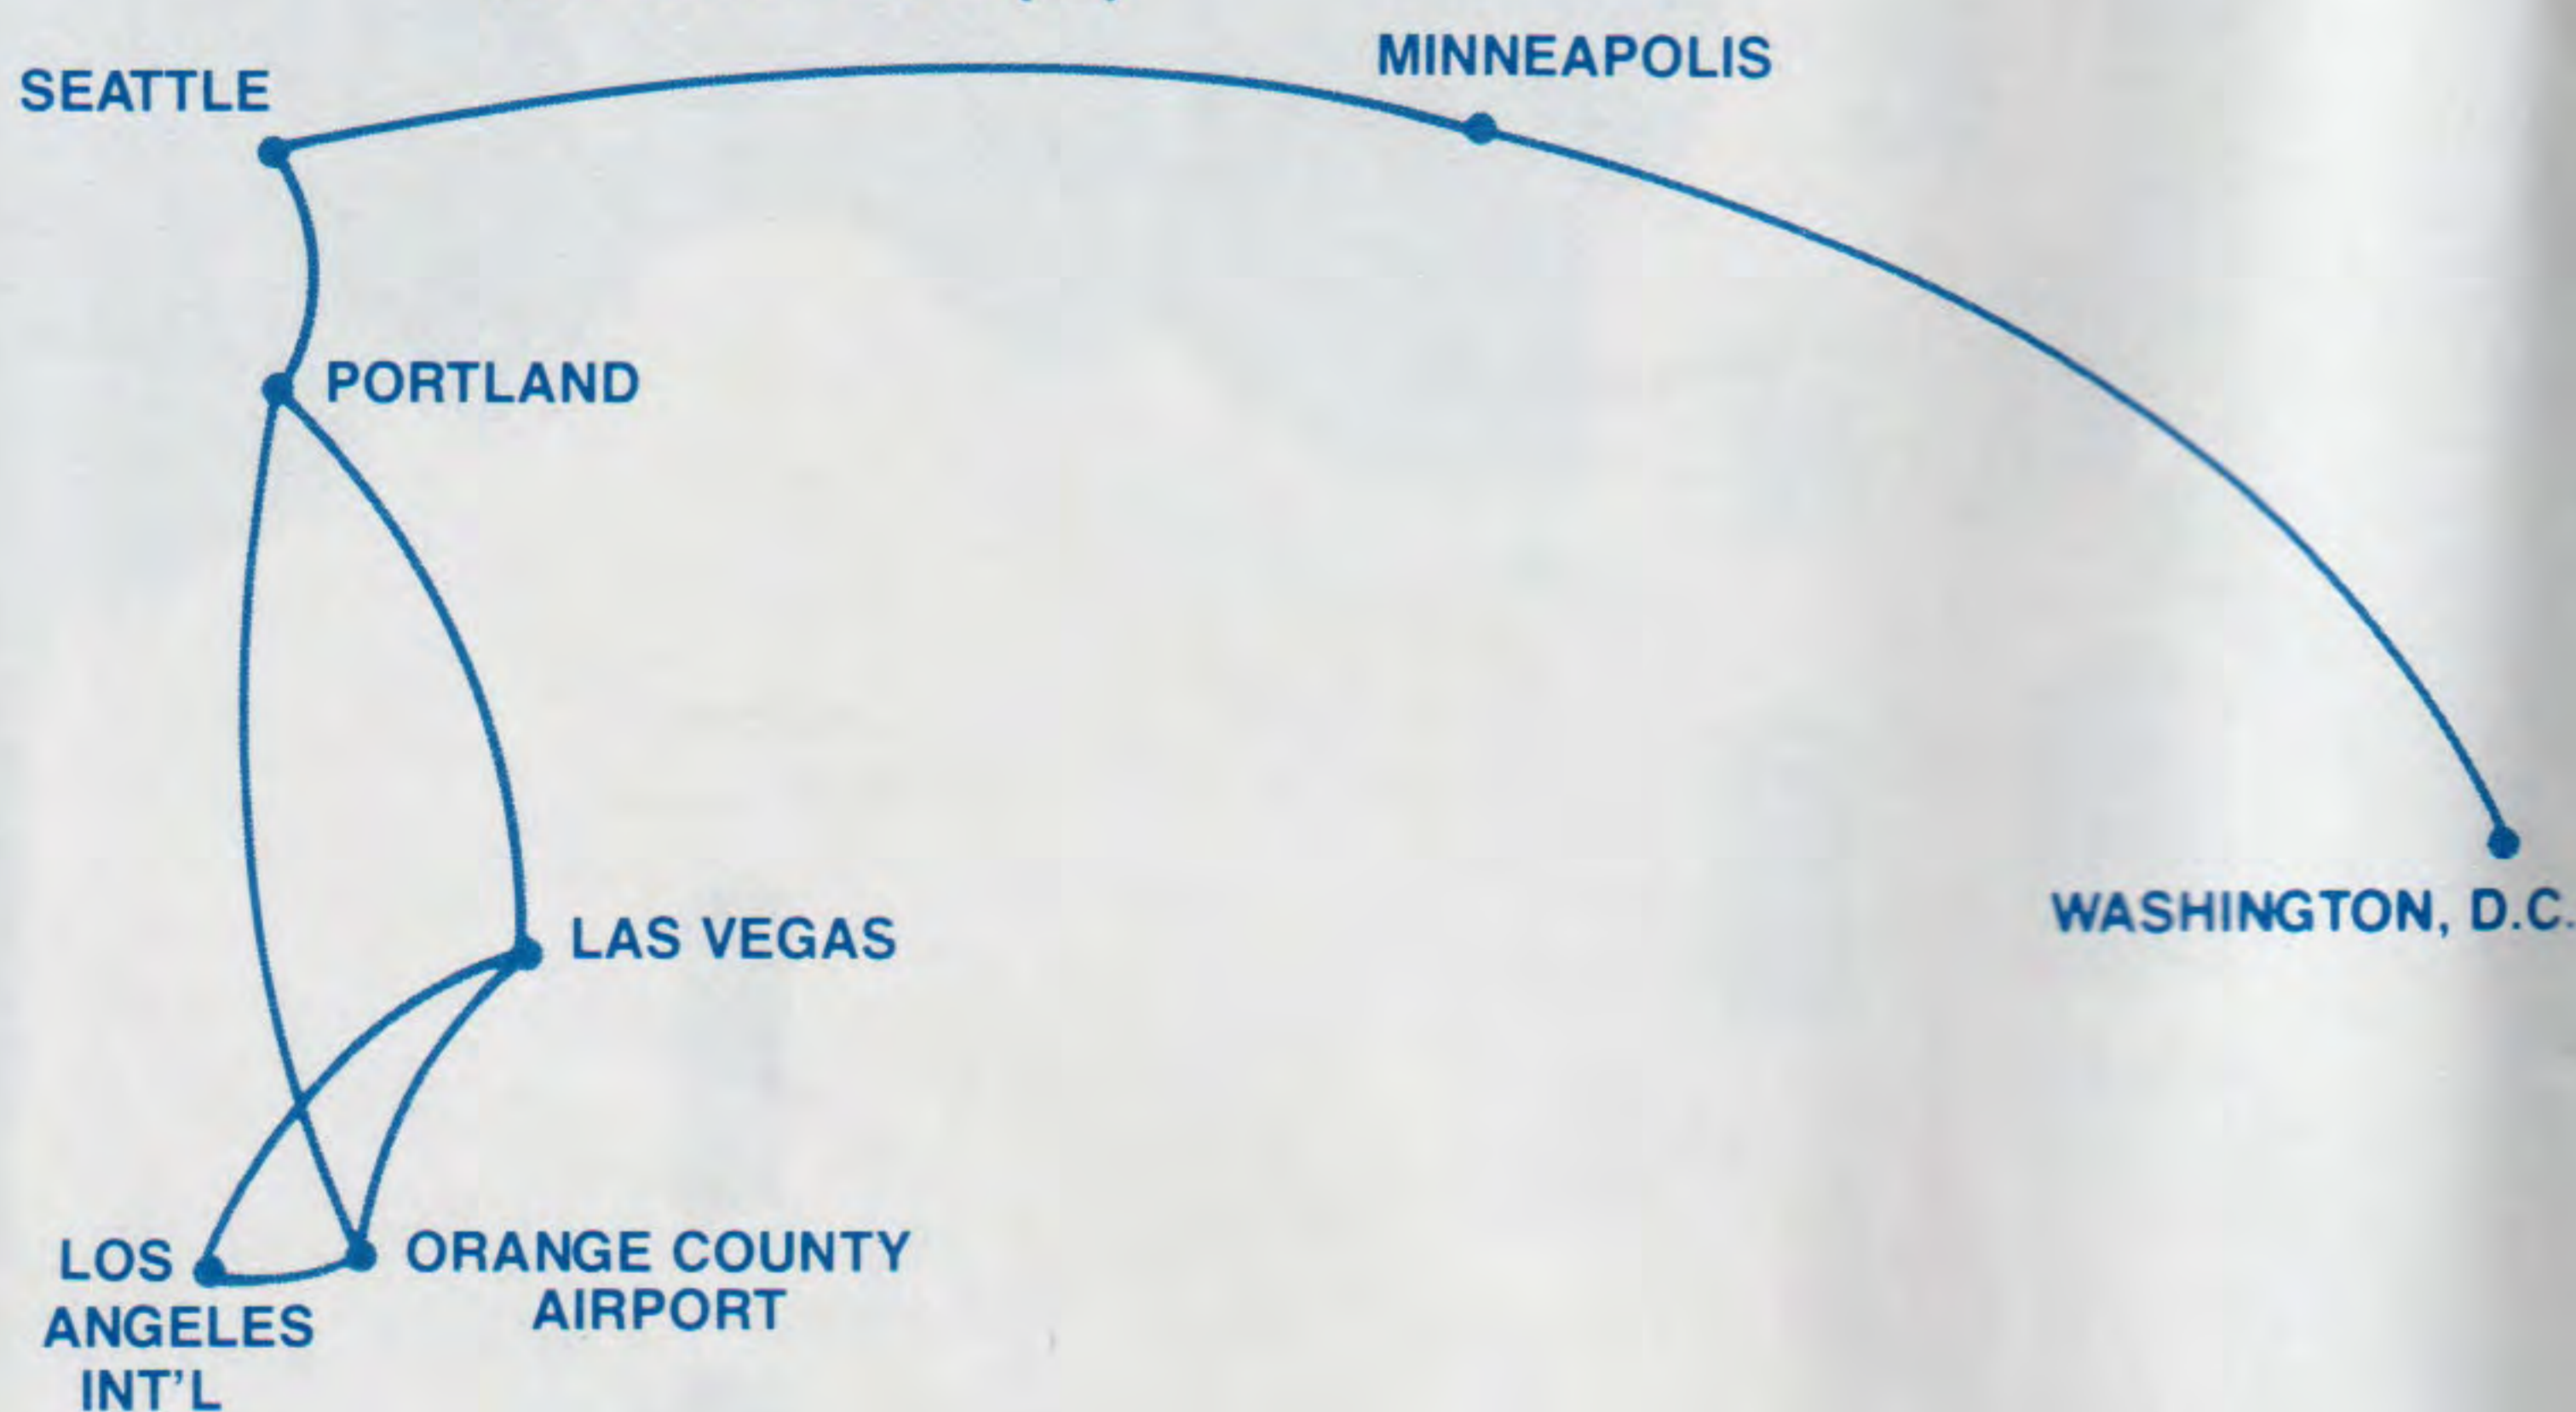

ALASKA AIRLINES COMMUTER SERVICE®

Alaska Airlines and the 6 commuter carriers shown above cooperatively provide passenger and cargo service within Alaska. Together we offer convenient flight schedules, making easy connections with competitive passenger fares and cargo rates to over 60 communities in Alaska.

Reservations with these commuters can be obtained by calling Alaska Airlines toll free at (800) 426-0333. Alaska commuter flights are designated in black in this timetable.

Alaska Airlines commuter carriers also serve additional village communities throughout western Alaska. Please refer to Alaska Airlines' Village Service Timetable for flight information.

CONNECTING CARRIERS

Alaska Airlines now makes air travel easier. Convenient connections are now provided between Alaska Airlines' cities and the destinations served by the carriers shown below.

Reservations for flights to any of these cities can be obtained by calling Alaska Airlines toll free (800) 426-0333. Each carrier's airline code precedes their flight numbers throughout this timetable.

JET AMERICA (SI)