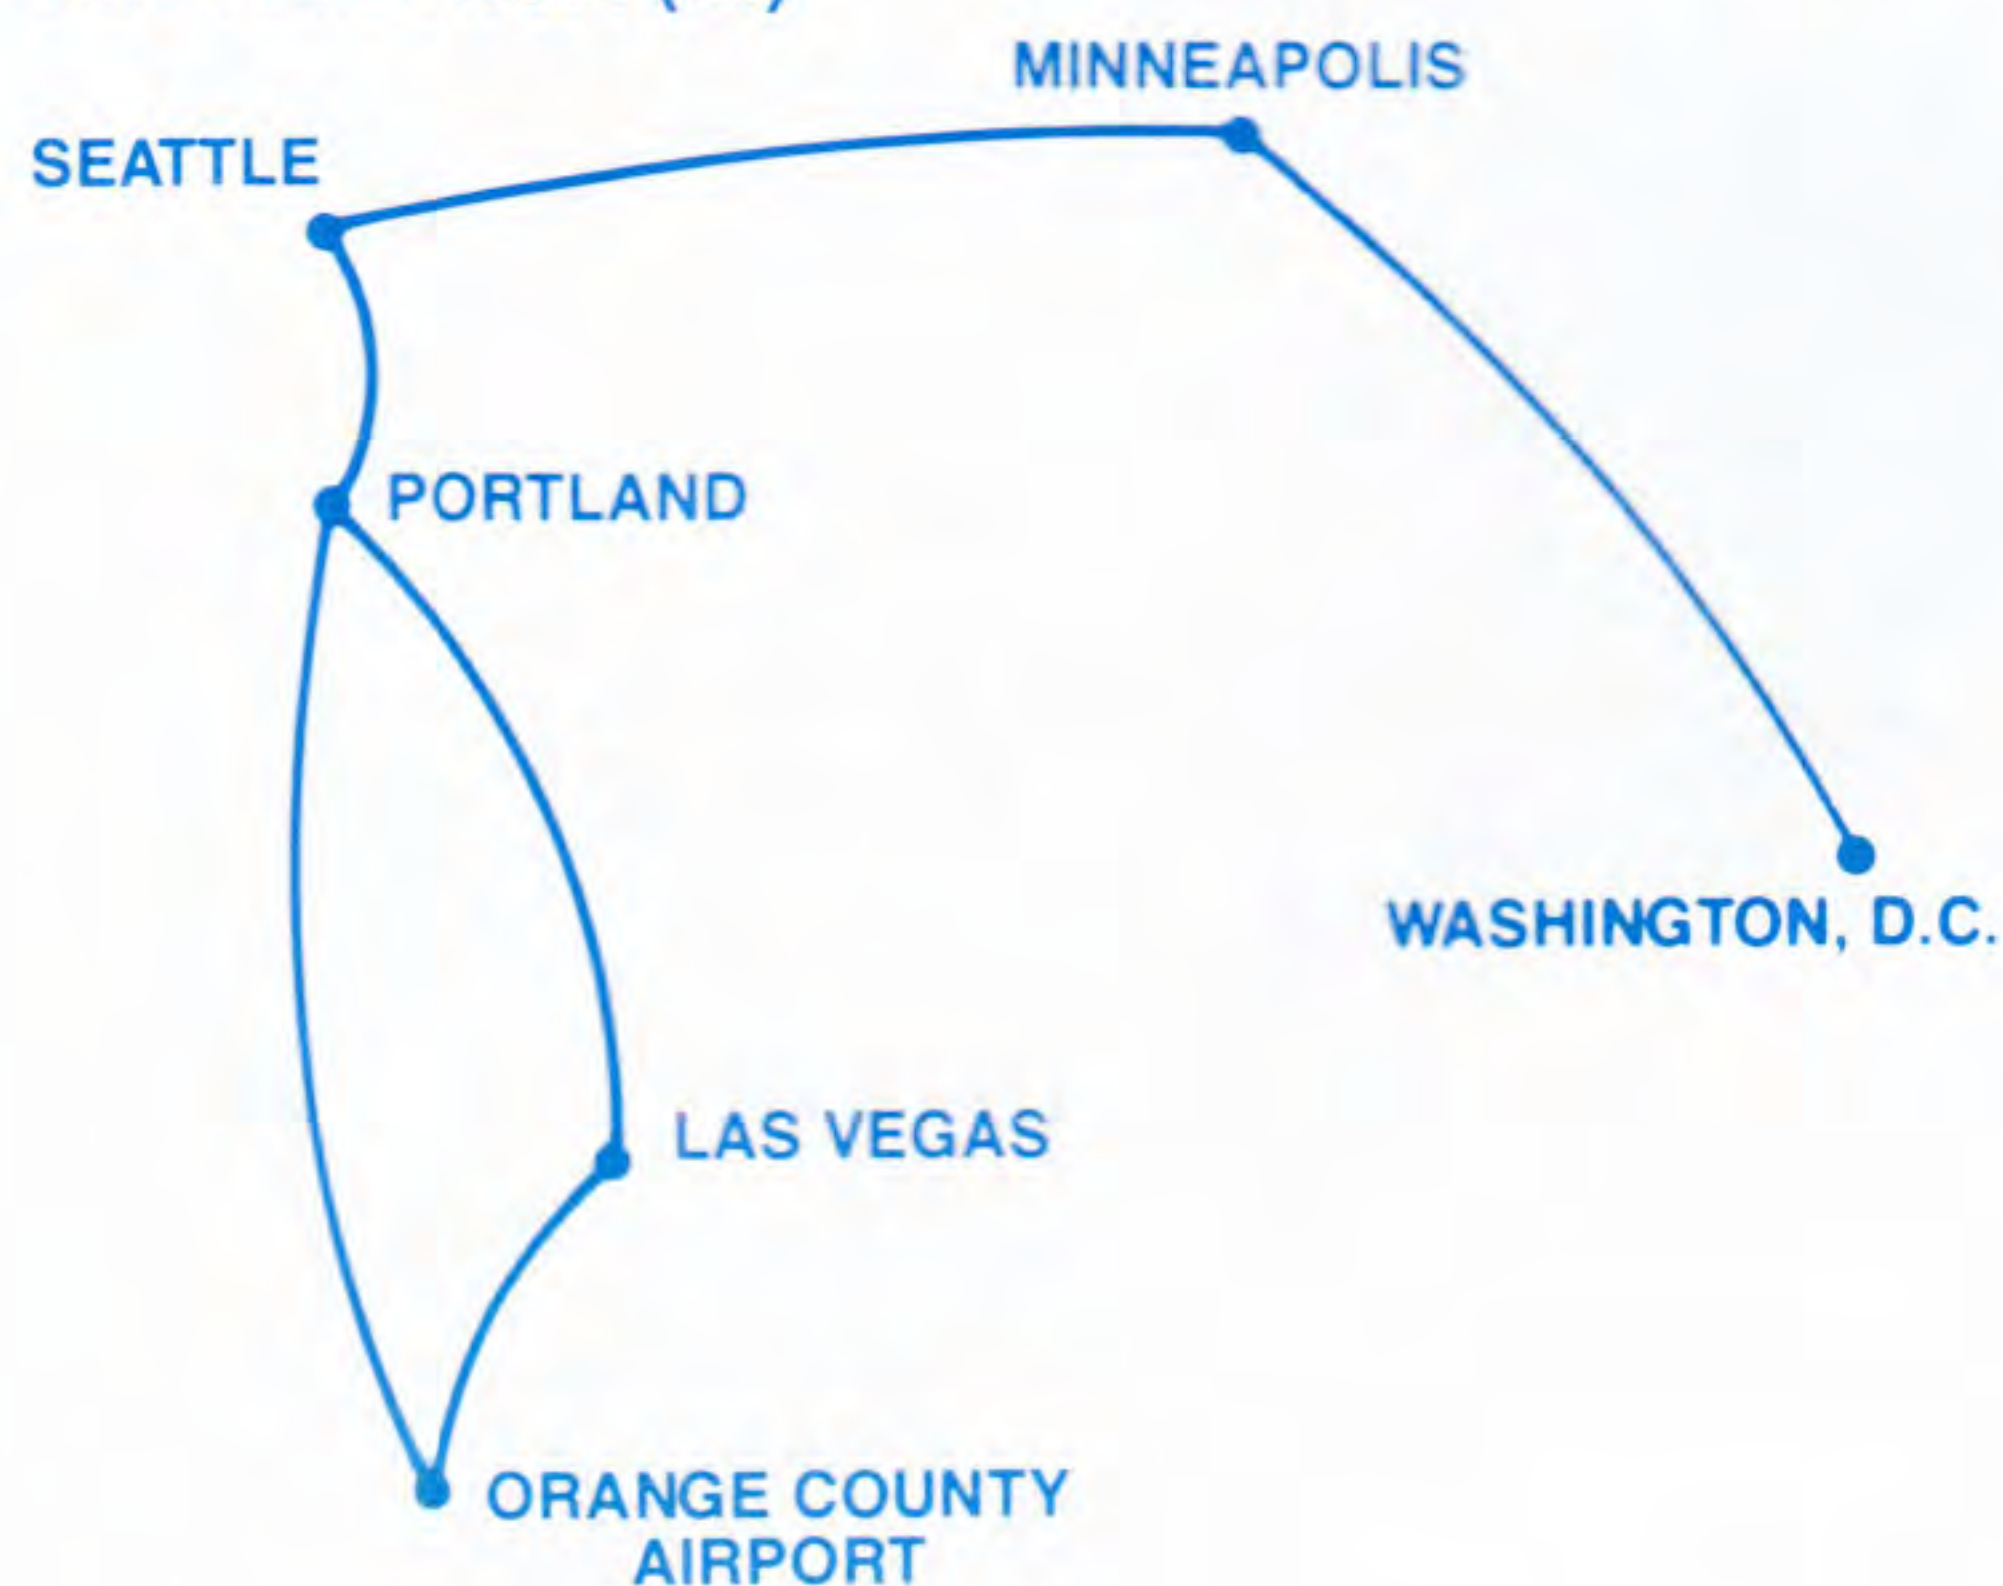

ALASKA AIRLINES COMMUTER SERVICE®

Flight numbers 900 thru 999
operated by Ryan Airlines

Flight numbers 700 thru 799
operated by MarkAir

Flight numbers 800 thru 899
operated by ERA Aviation

Flight numbers 500 thru 549
operated by L.A.B. Flying Service

Flight numbers 550 thru 599
operated by Temsco Airlines

Alaska Airlines and the 5 carriers shown above cooperatively provide passenger and cargo service within Alaska. Together we offer convenient flight schedules, making easy connections with competitive passenger fares and cargo rates throughout Alaska.

Reservations with these commuters can be obtained by calling Alaska Airlines toll free at (800) 426-0333. Alaska commuter flights are designated by the flight numbers shown above.

Alaska Airlines commuter carriers ERA Aviation and Bering Air also serve over 40 additional village communities from Bethel, Nome and Kotzebue, Alaska. Please refer to Alaska Airlines' Village Service Timetable for flight information.

CONNECTING CARRIERS

Alaska Airlines now makes air travel easier. Convenient connections are now provided between Alaska Airlines' cities and the destinations served by the carriers shown below.

Reservations for flights to any of these cities can be obtained by calling Alaska Airlines toll free (800) 426-0333. These carrier's airline codes precede their flight numbers throughout this timetable.

JET AMERICA (SI)

HARBOR AIRLINES (HG)

OAK HARBOR
(Whidbey Island)

SEATTLE

Alaska Airlines

Gold Coast SERVICE

TOLL FREE RESERVATIONS
800-426-0333

AIR CARGO
TELEPHONE NUMBERS
LISTED ON PAGE 72.

FRONT COVER: JON VAN ZYLE — 1987 IDITAROD POSTER

"I AM IDITAROD" is the 11th in the yearly series by Alaskan artist and Iditarod veteran Jon Van Zyle. Dedicated to the volunteers, who without their help the race could not be accomplished. 16 x 20 poster handsigned by the artist $25.00. Please include $8.00 per order, shipping & handling. Dealer inquiries invited. Order from: Alaska Limited Editions, P.O. Box 770746, Eagle River, Alaska 99577. (907) 688-3627