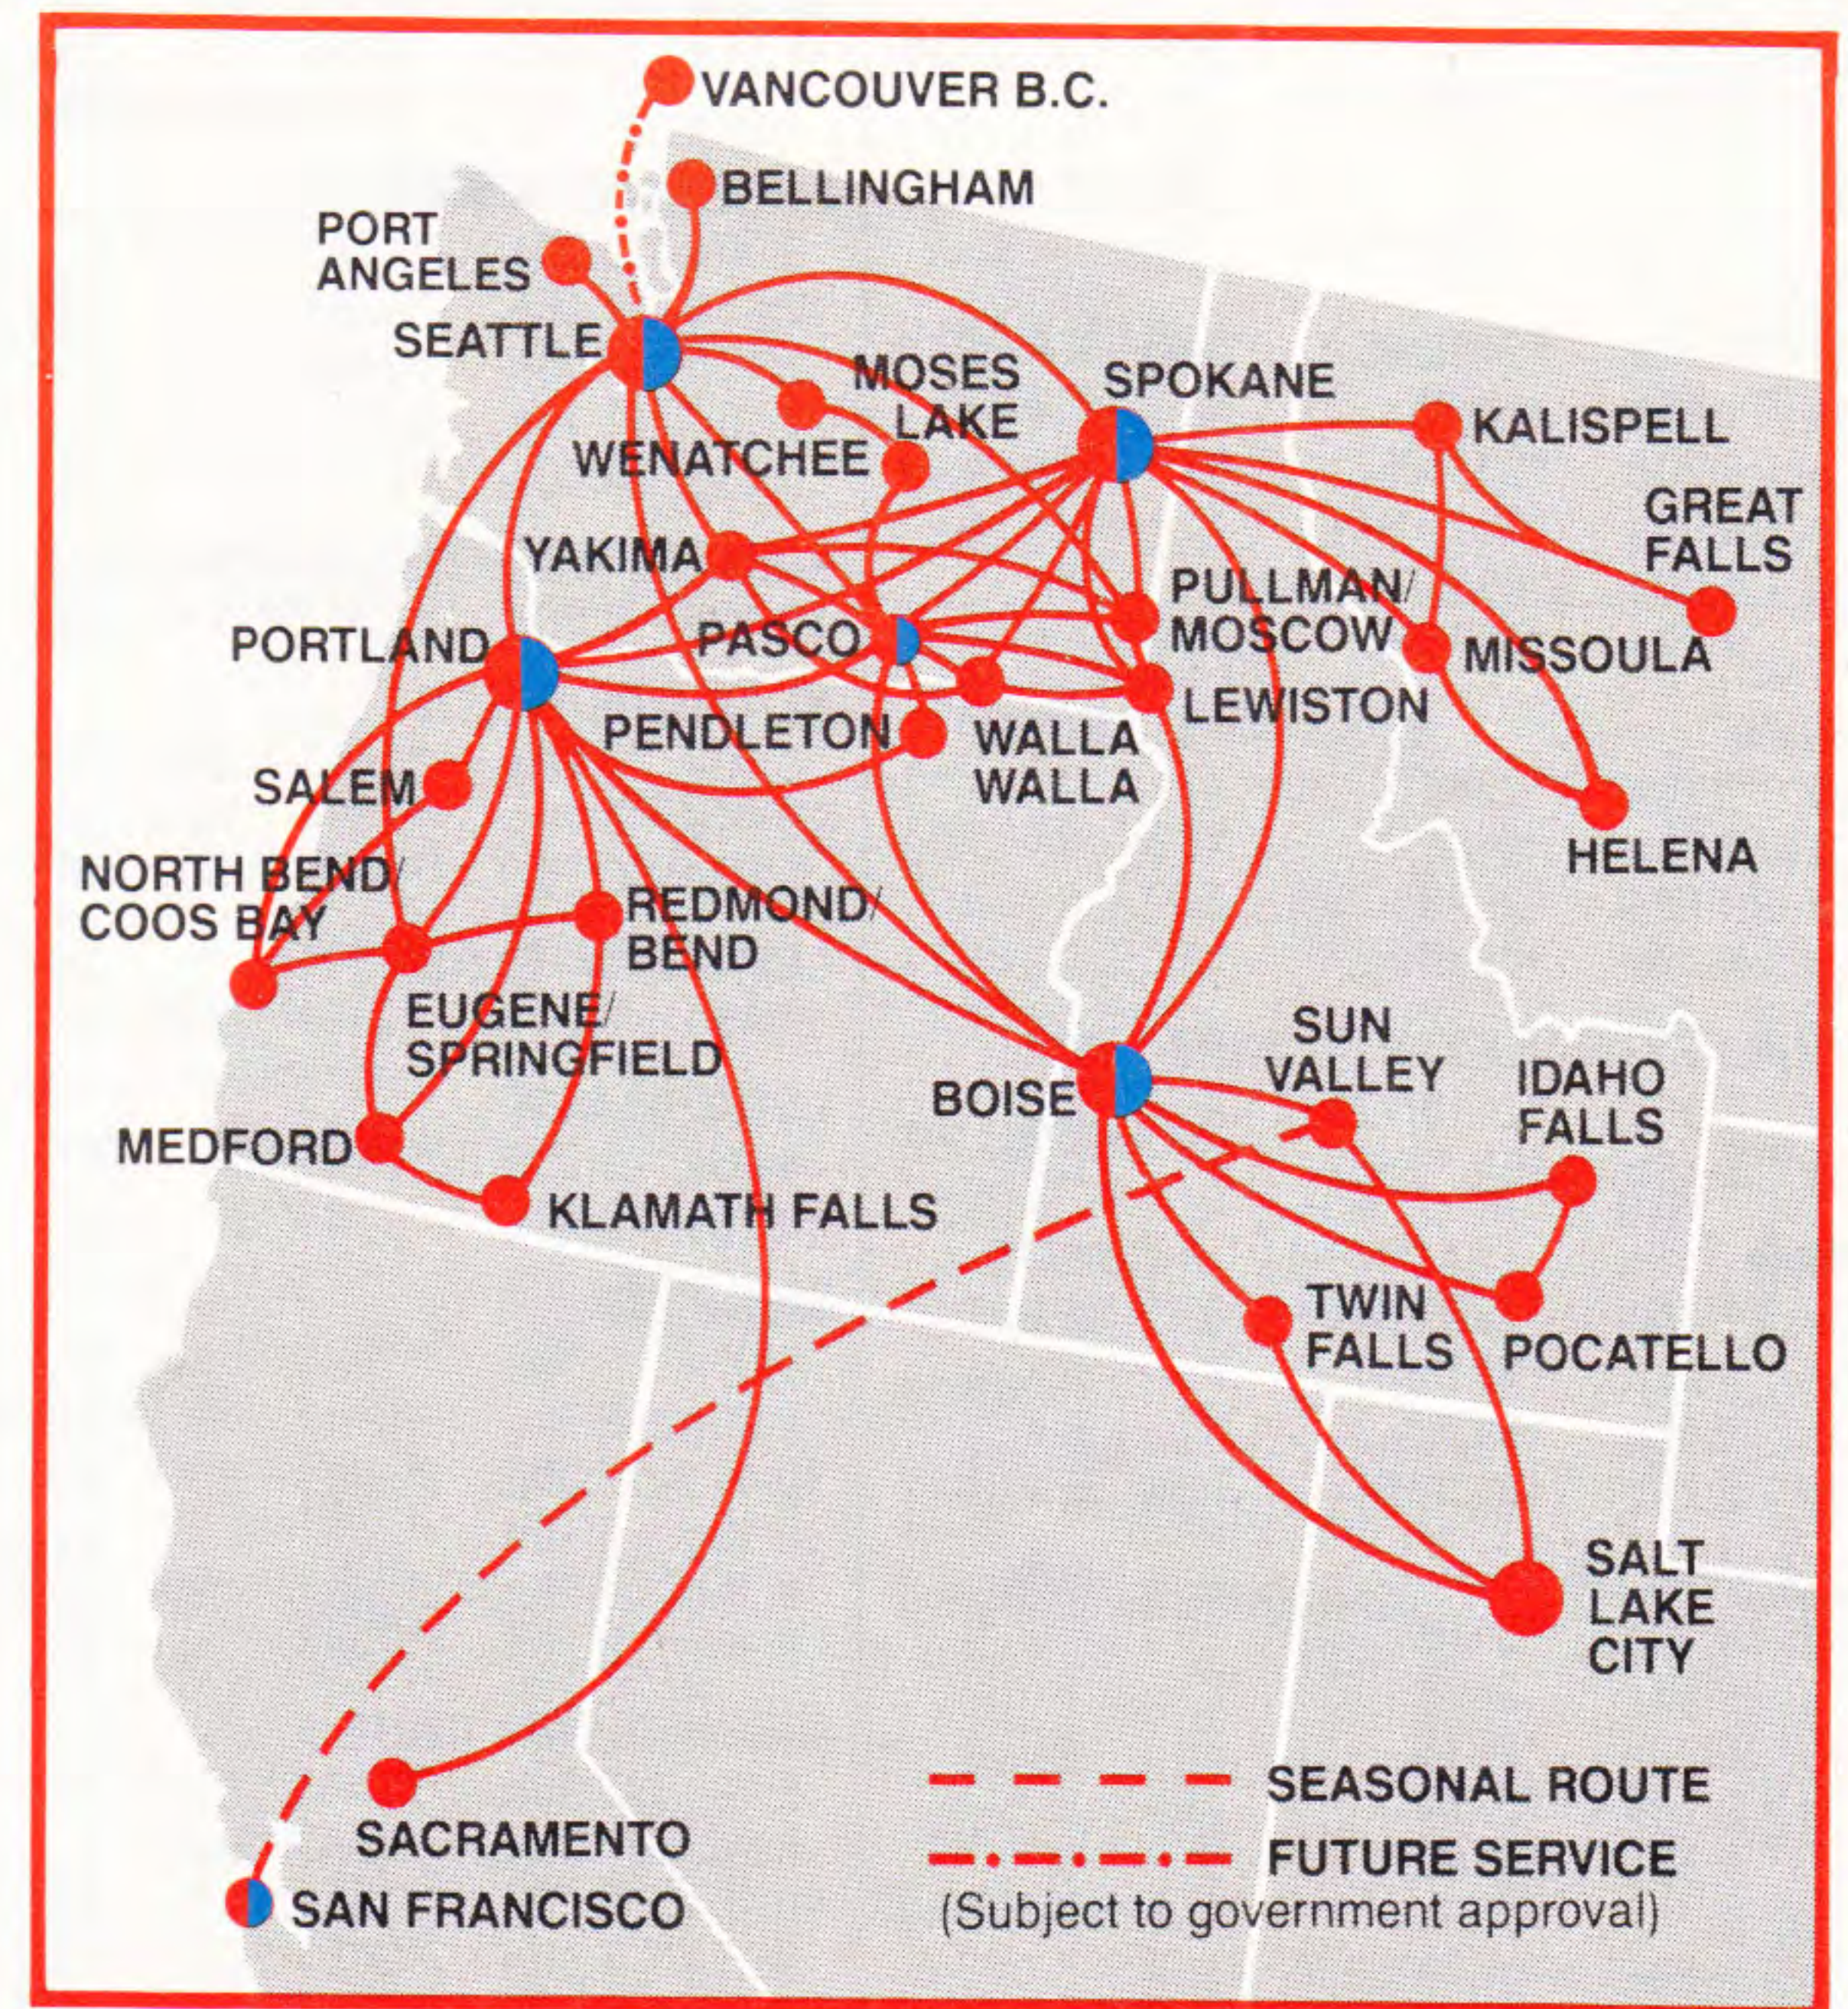

HORIZON AIR®

The Companion Ships of Alaska Airlines and Horizon Air—together to serve you better. Coordinated schedules, low connecting fares and, of course, our rewarding Gold Coast Travel Frequent Flyer Plan, plus the finest service in the air. On your next trip around the Northwest, or virtually anywhere in the West, from Alaska to Southern California and Arizona, fly the Companion Ships!

- Alaska Airlines Routes
- Alaska Airlines/American Airlines Interchange
- Horizon Air Routes
- Alaska Airlines/Horizon Air Destinations

COMPANION SHIPS

ALASKA AIRLINES & HORIZON AIR

Together to serve you better.