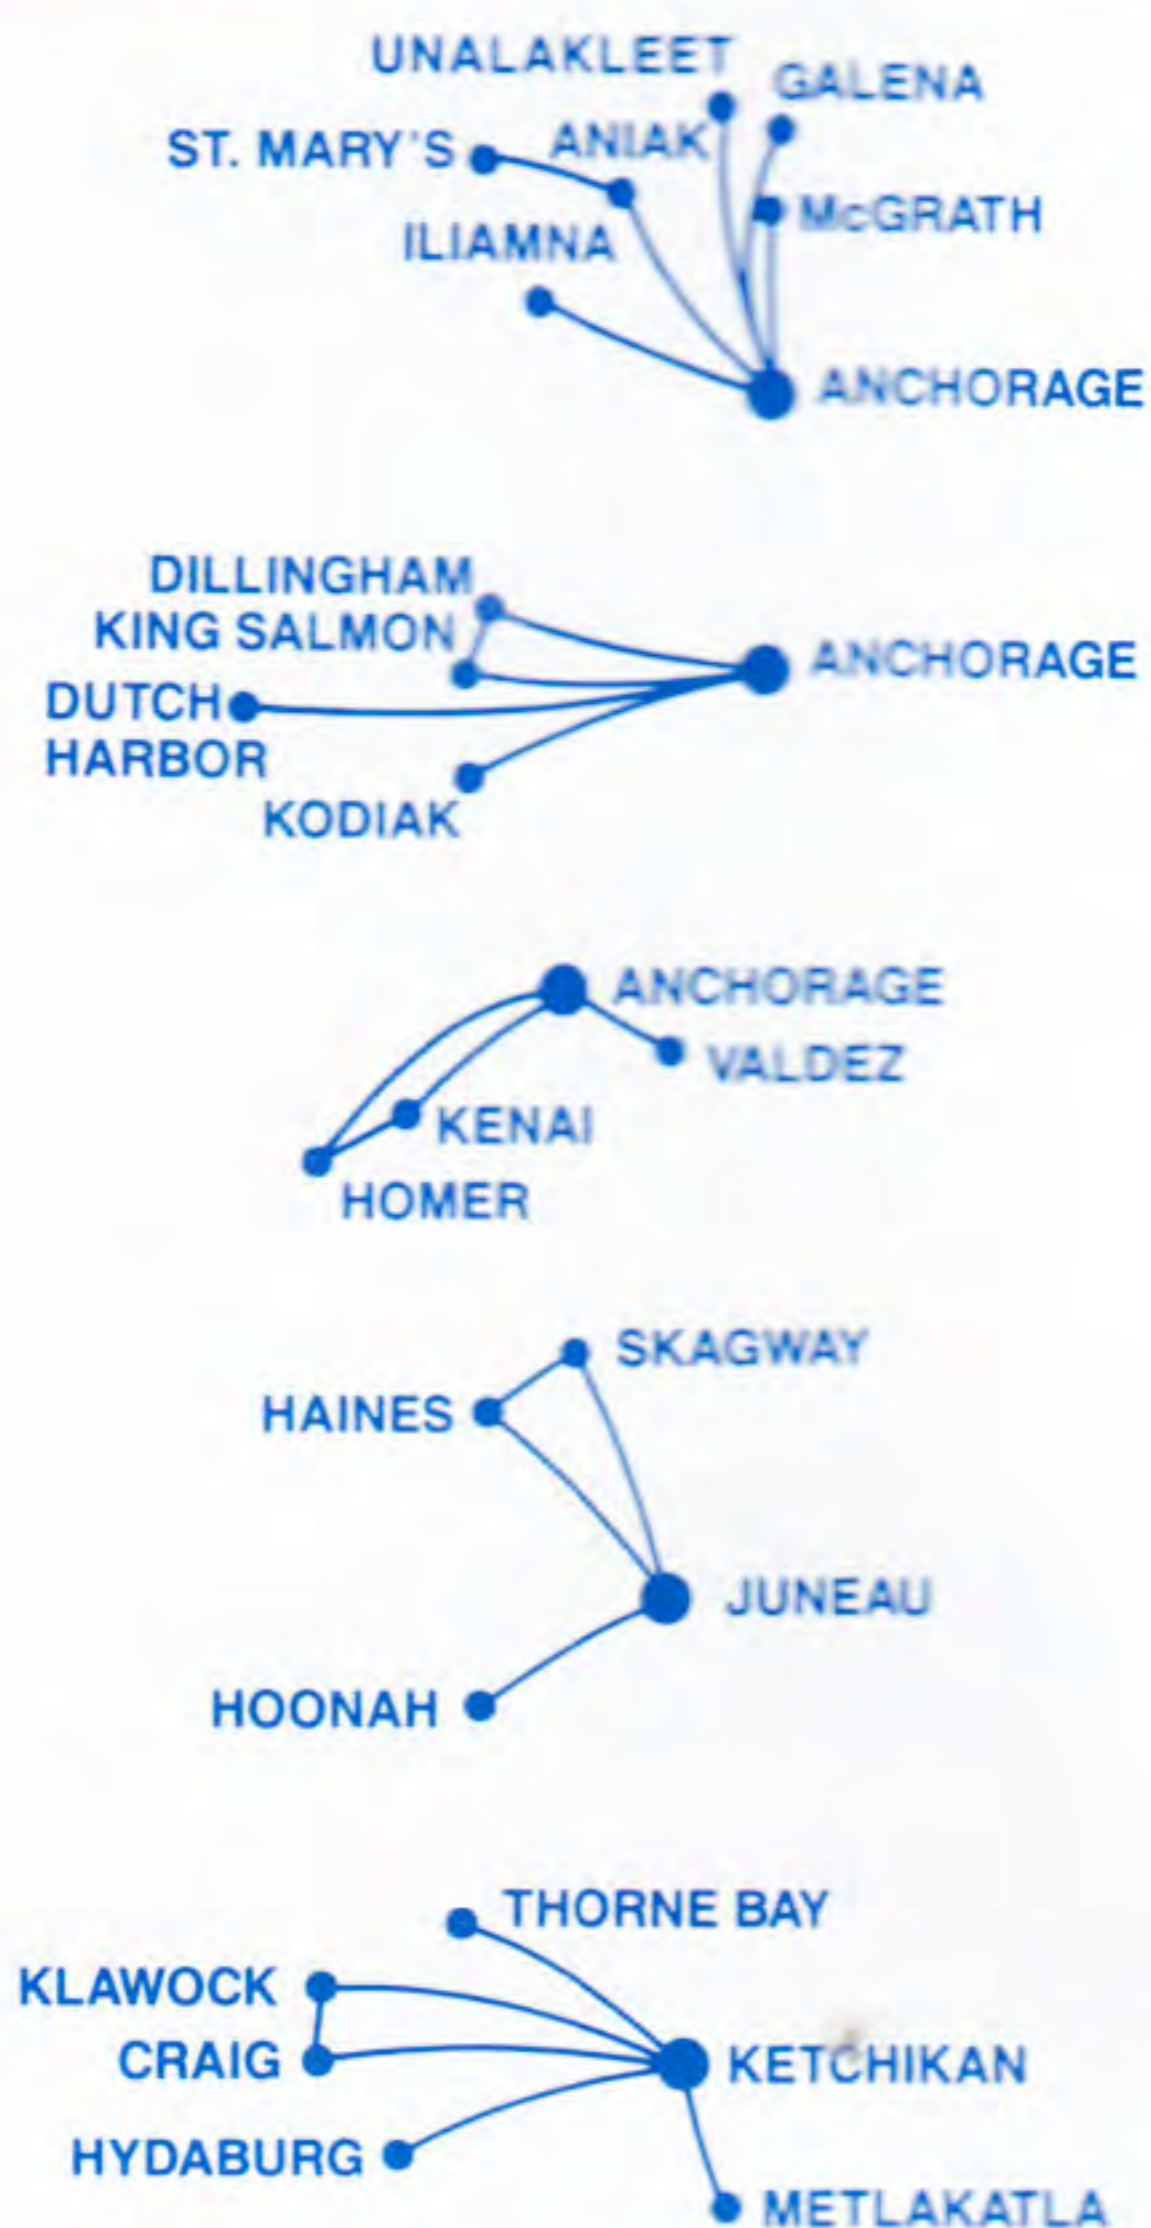

Alaska Airlines and the 5 carriers shown above cooperatively provide passenger and cargo service within Alaska. Together we offer convenient flight schedules, making easy connections with competitive passenger fares and cargo rates throughout Alaska.

Reservations with these commuters can be obtained by calling Alaska Airlines toll free at (800) 426-0333. Alaska commuter flights are designated by the flight numbers shown above.

Bering Air

Alaska Airlines commuter carriers Bering Air and ERA Aviation also serve over 40 additional village communities from Bethel, Nome and Kotzebue, Alaska. Please refer to Alaska Airlines' Village Service Timetable for flight information.

Alaska Airlines

Gold Coast
SERVICE

TOLL FREE RESERVATIONS
800-426-0333

Table of Contents

	Page
Connecting/Commuter Carrier Information	2
Flight Schedule	4-71
Alaska Airlines/Horizon Air System Route Maps	40-41
Key to Symbols and Abbreviations	74
Local Air Cargo Telephone Numbers/ Airport City Code Destinations	75
Airport Gate Diagrams	76
Alaska Airlines Gold Coast Travel Mileage Incentive Plan	77-78
Alaska Airlines Vacation Information	80