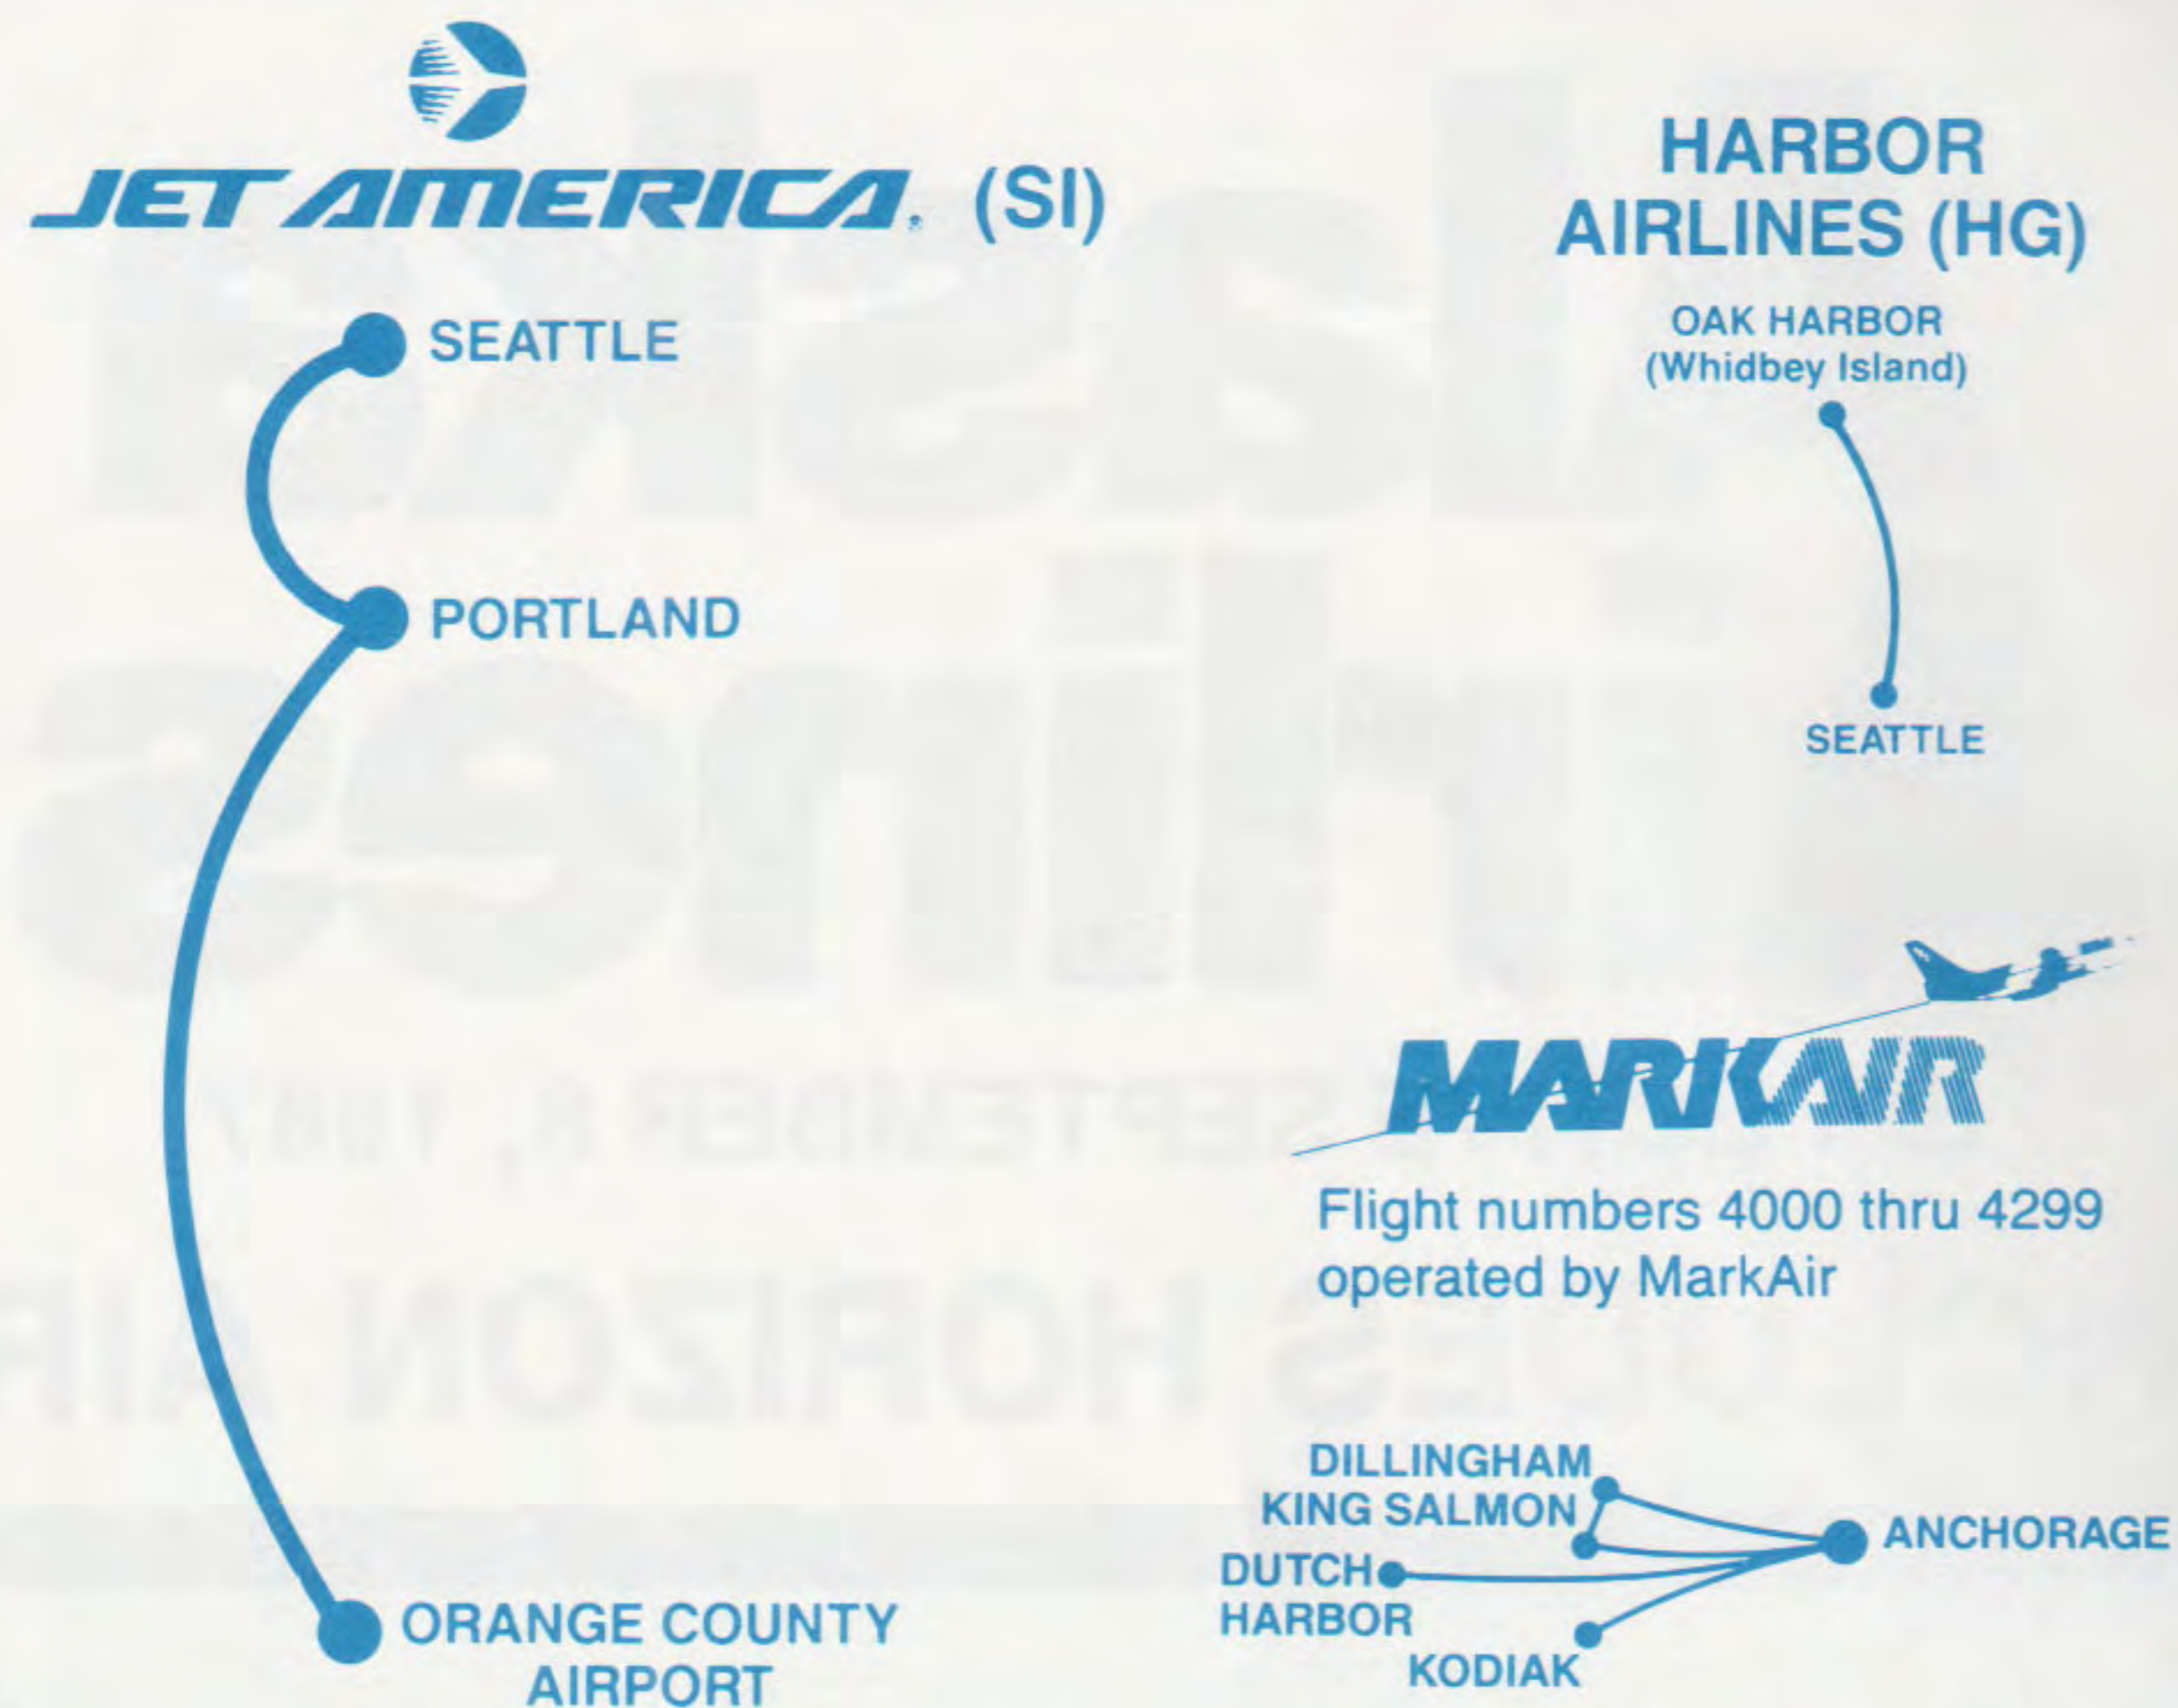

At Alaska Airlines our enhanced Gold Coast Travel Mileage Incentive Plan brings Hawaii within reach of just about anyone who flies. Just 35,000 miles will earn you a free ticket to beautiful Hawaii. Or save your miles and you can be on your way to Europe, the exotic Orient, or enjoying an incredibly luxurious cruise to Alaska.

Alaska Airlines
Gold Coast Travel
Mileage Incentive Plan.

9/87
Printed in U.S.A.

T I M E T A B L E

Alaska Airlines

EFFECTIVE SEPTEMBER 8, 1987

INCLUDES HORIZON AIR

Announcing New Service
Between Portland
and San Francisco

Napa Valley,
California Wine Country

CONNECTING CARRIERS

Alaska Airlines now makes air travel easier. Convenient connections are now provided between Alaska Airlines' cities and the destinations served by the carriers shown above.

Reservations for flights to any of these cities can be obtained by calling Alaska Airlines toll free (800) 426-0333. These carrier's airline codes precede their flight numbers throughout this timetable.