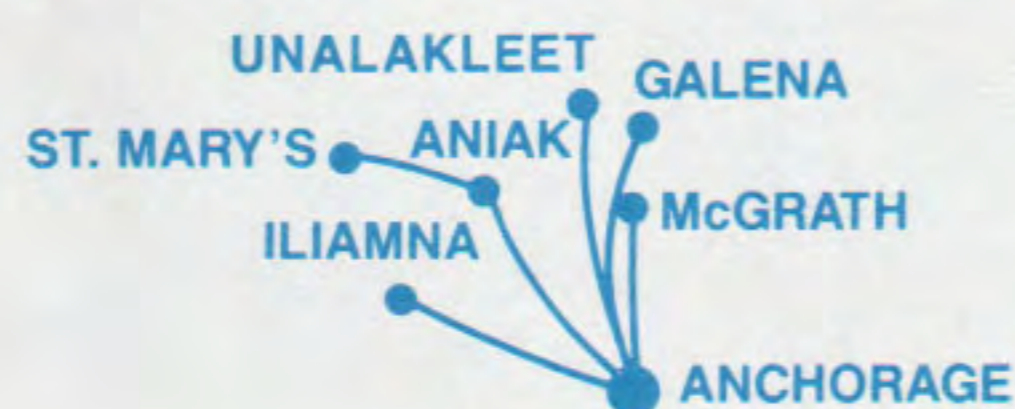

Alaska Airlines
Gold Coast Travel
Mileage Incentive Plan.

9/87
Printed in U.S.A.

T I M E T A B L E

Alaska Airlines

EFFECTIVE SEPTEMBER 8, 1987

INCLUDES HORIZON AIR

Announcing New Service
Between Portland
and San Francisco

Napa Valley,
California Wine Country

CONNECTING CARRIERS

Alaska Airlines now makes air travel easier. Convenient connections are now provided between Alaska Airlines' cities and the destinations served by the carriers shown above.

Reservations for flights to any of these cities can be obtained by calling Alaska Airlines toll free (800) 426-0333. These carrier's airline codes precede their flight numbers throughout this timetable.

ALASKA AIRLINES COMMUTER SERVICE®

Flight numbers 4900 thru 4999
operated by Ryan Airlines

Flight numbers 4800 thru 4899
operated by ERA Aviation

Flight numbers 4400 thru 4499
operated by L.A.B. Flying Service