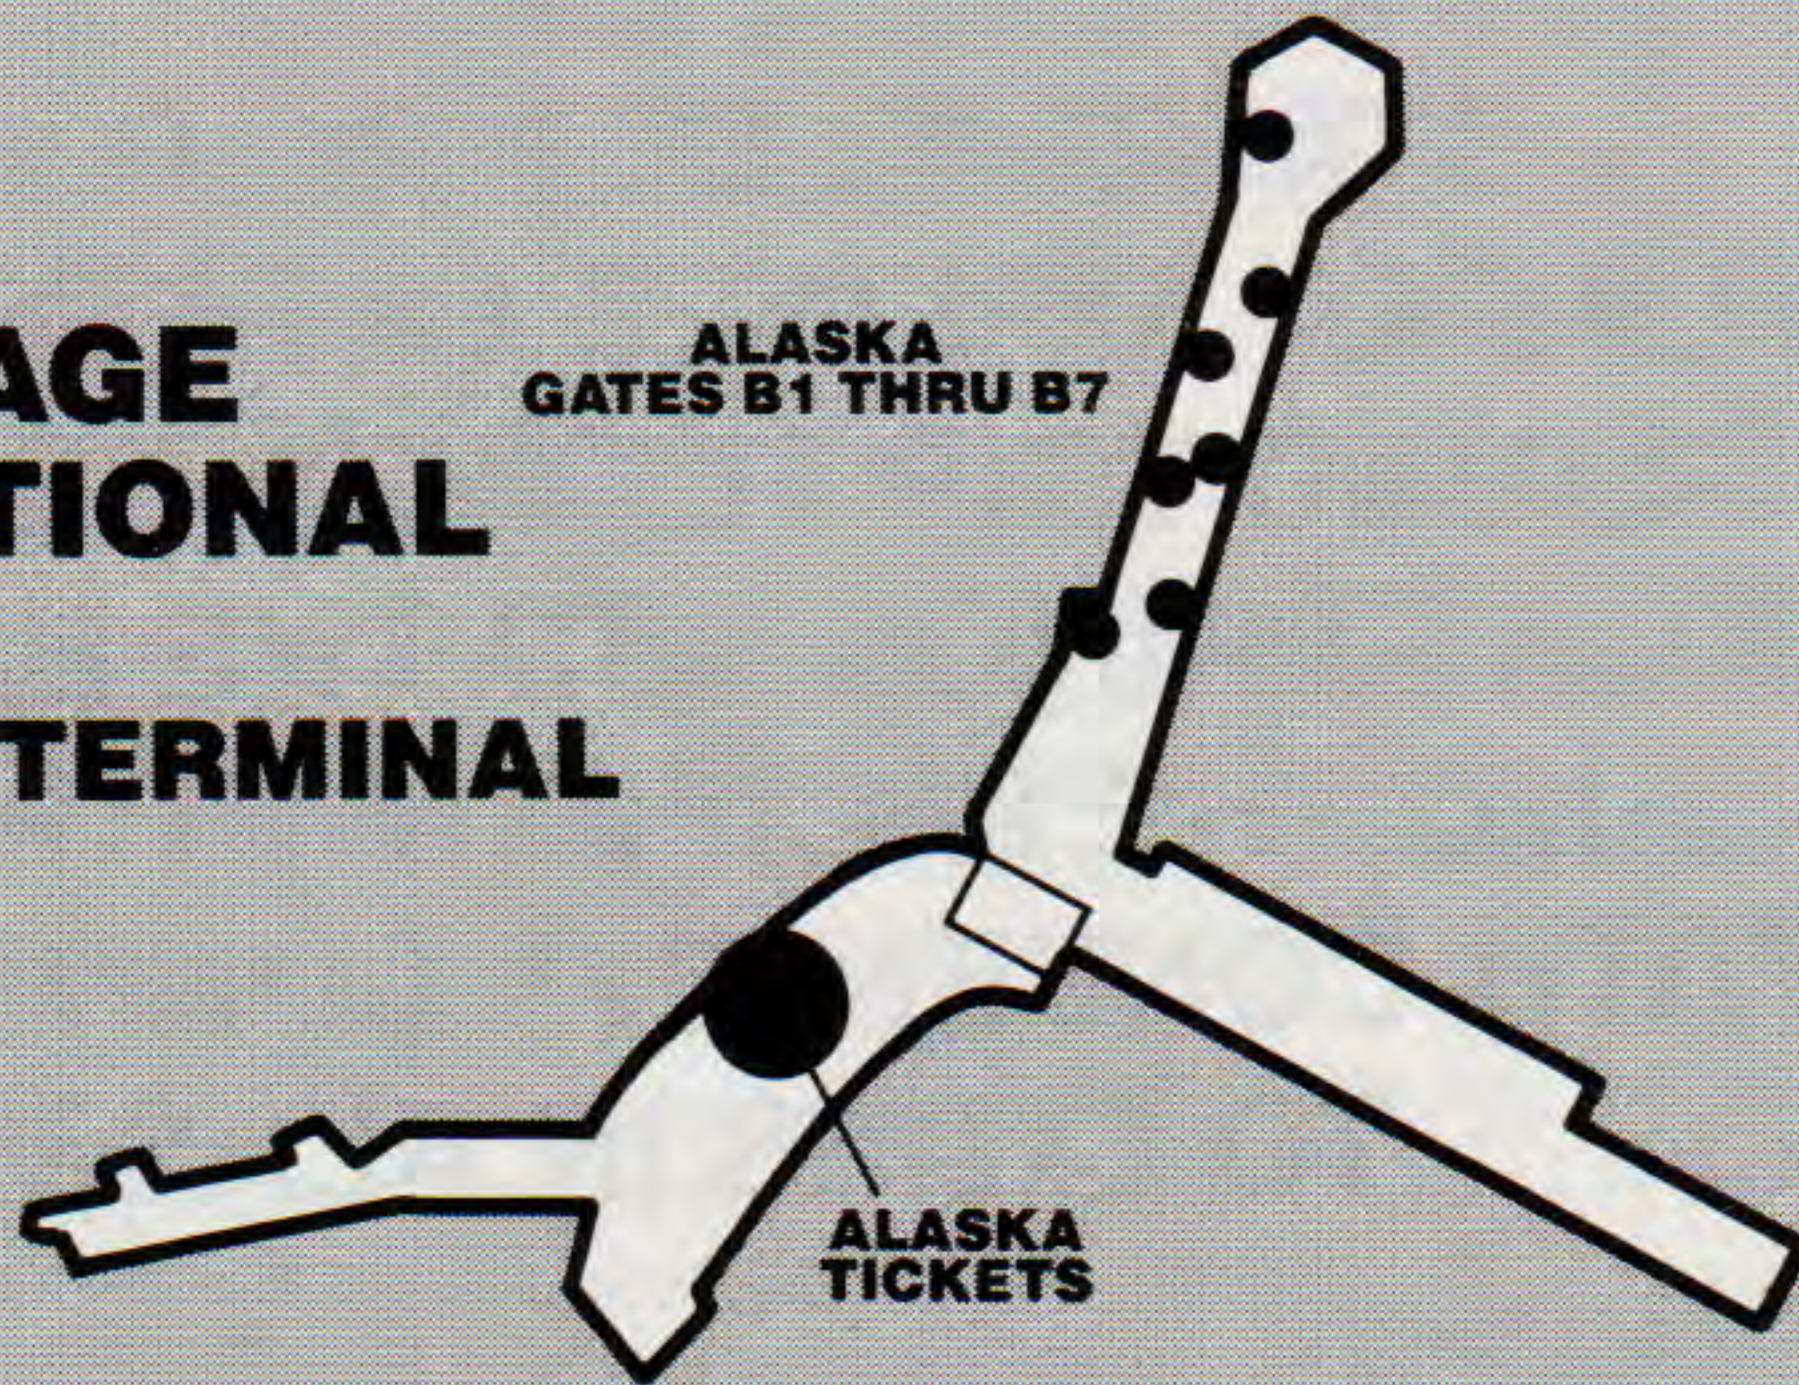

Gate Locations

ANCHORAGE INTERNATIONAL AIRPORT DOMESTIC TERMINAL