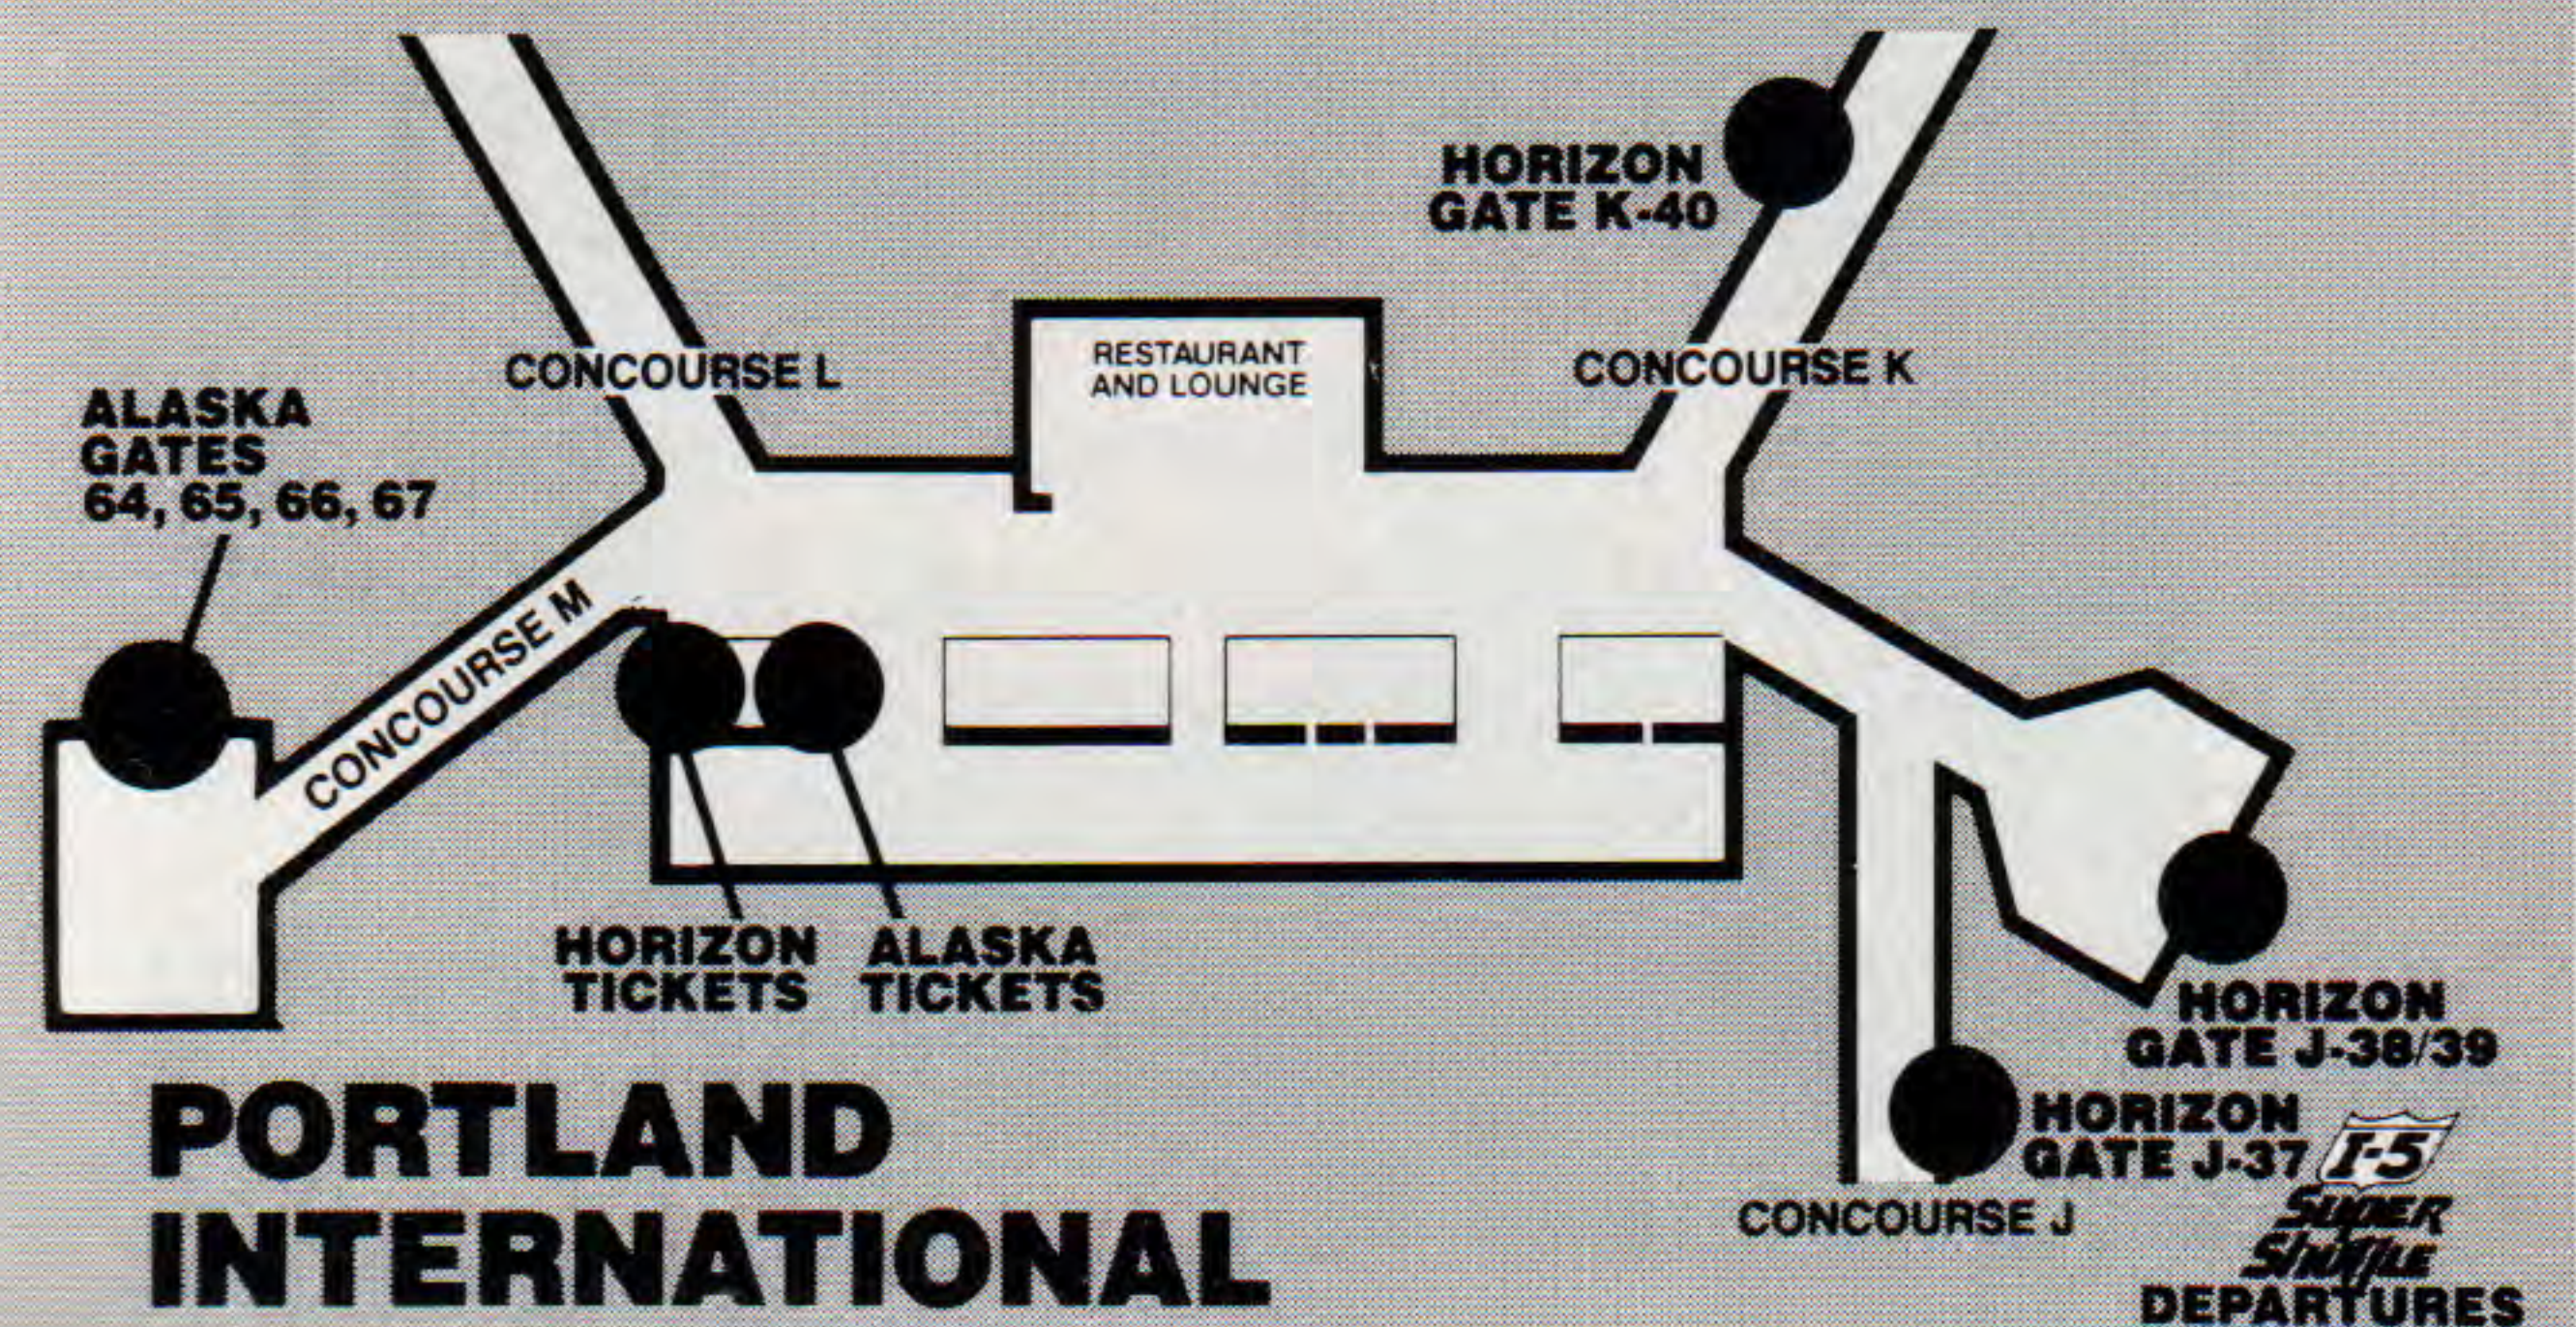

PORTLAND INTERNATIONAL AIRPORT