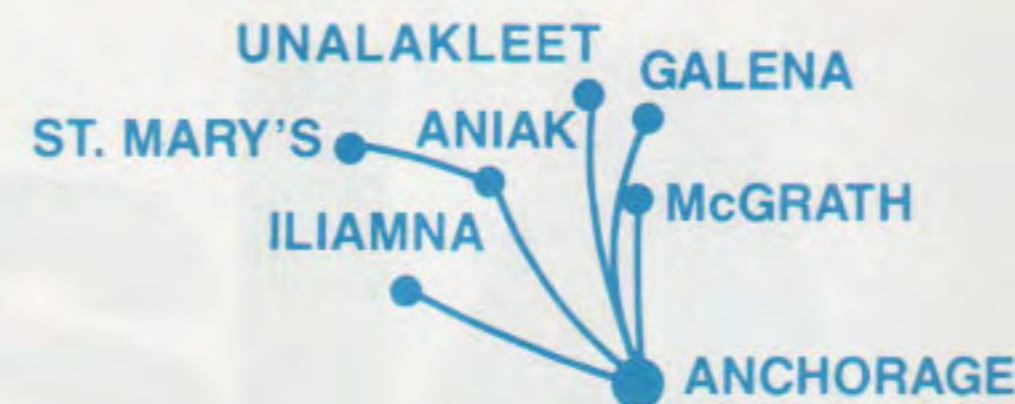

EFFECTIVE OCTOBER 1, 1987

INCLUDES HORIZON AIR

- New Service Between Orange County, Portland and Seattle.
- Added Service Between Los Angeles Area and San Francisco Bay Area.

ALASKA AIRLINES COMMUTER SERVICE ®

Flight numbers 4900 thru 4999
operated by Ryan Airlines

Flight numbers 4800 thru 4899
operated by ERA Aviation

L.A.B. FLYING SERVICE, INC.
Flight numbers 4400 thru 4499
operated by L.A.B. Flying Service