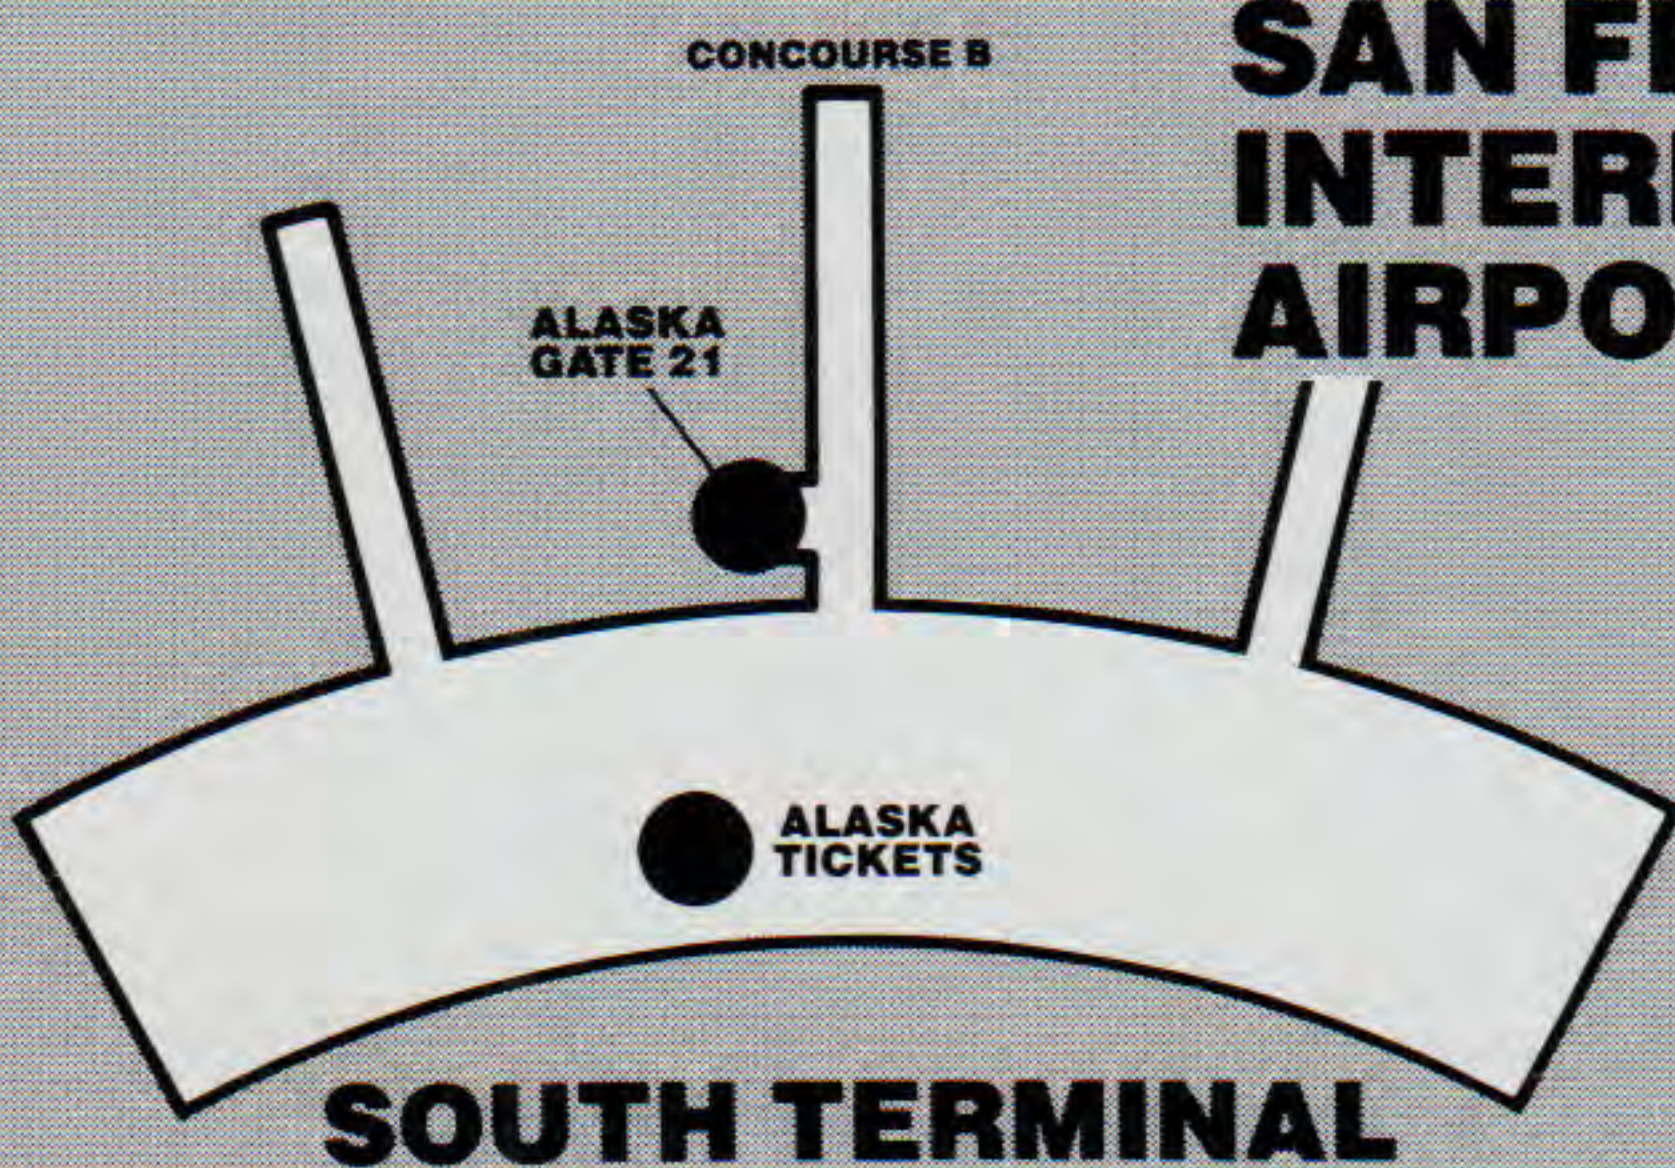

SAN FRANCISCO INTERNATIONAL AIRPORT