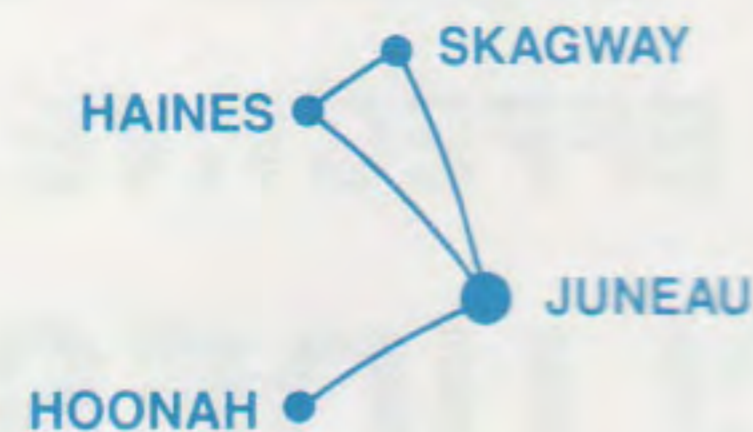

*Note: Starting October 25th, Alaska Airlines adds 3 round trip flights between Burbank and San Jose.

For more information or reservations
call your travel agent or
Alaska Airlines at 1-800-426-0333.

Alaska Airlines

EFFECTIVE OCTOBER 1, 1987

INCLUDES HORIZON AIR

- New Service Between Orange County, Portland and Seattle.
- Added Service Between Los Angeles Area and San Francisco Bay Area.

ALASKA AIRLINES COMMUTER SERVICE ®

Flight numbers 4900 thru 4999
operated by Ryan Airlines

Flight numbers 4800 thru 4899
operated by ERA Aviation

L.A.B. FLYING SERVICE, INC.
Flight numbers 4400 thru 4499
operated by L.A.B. Flying Service