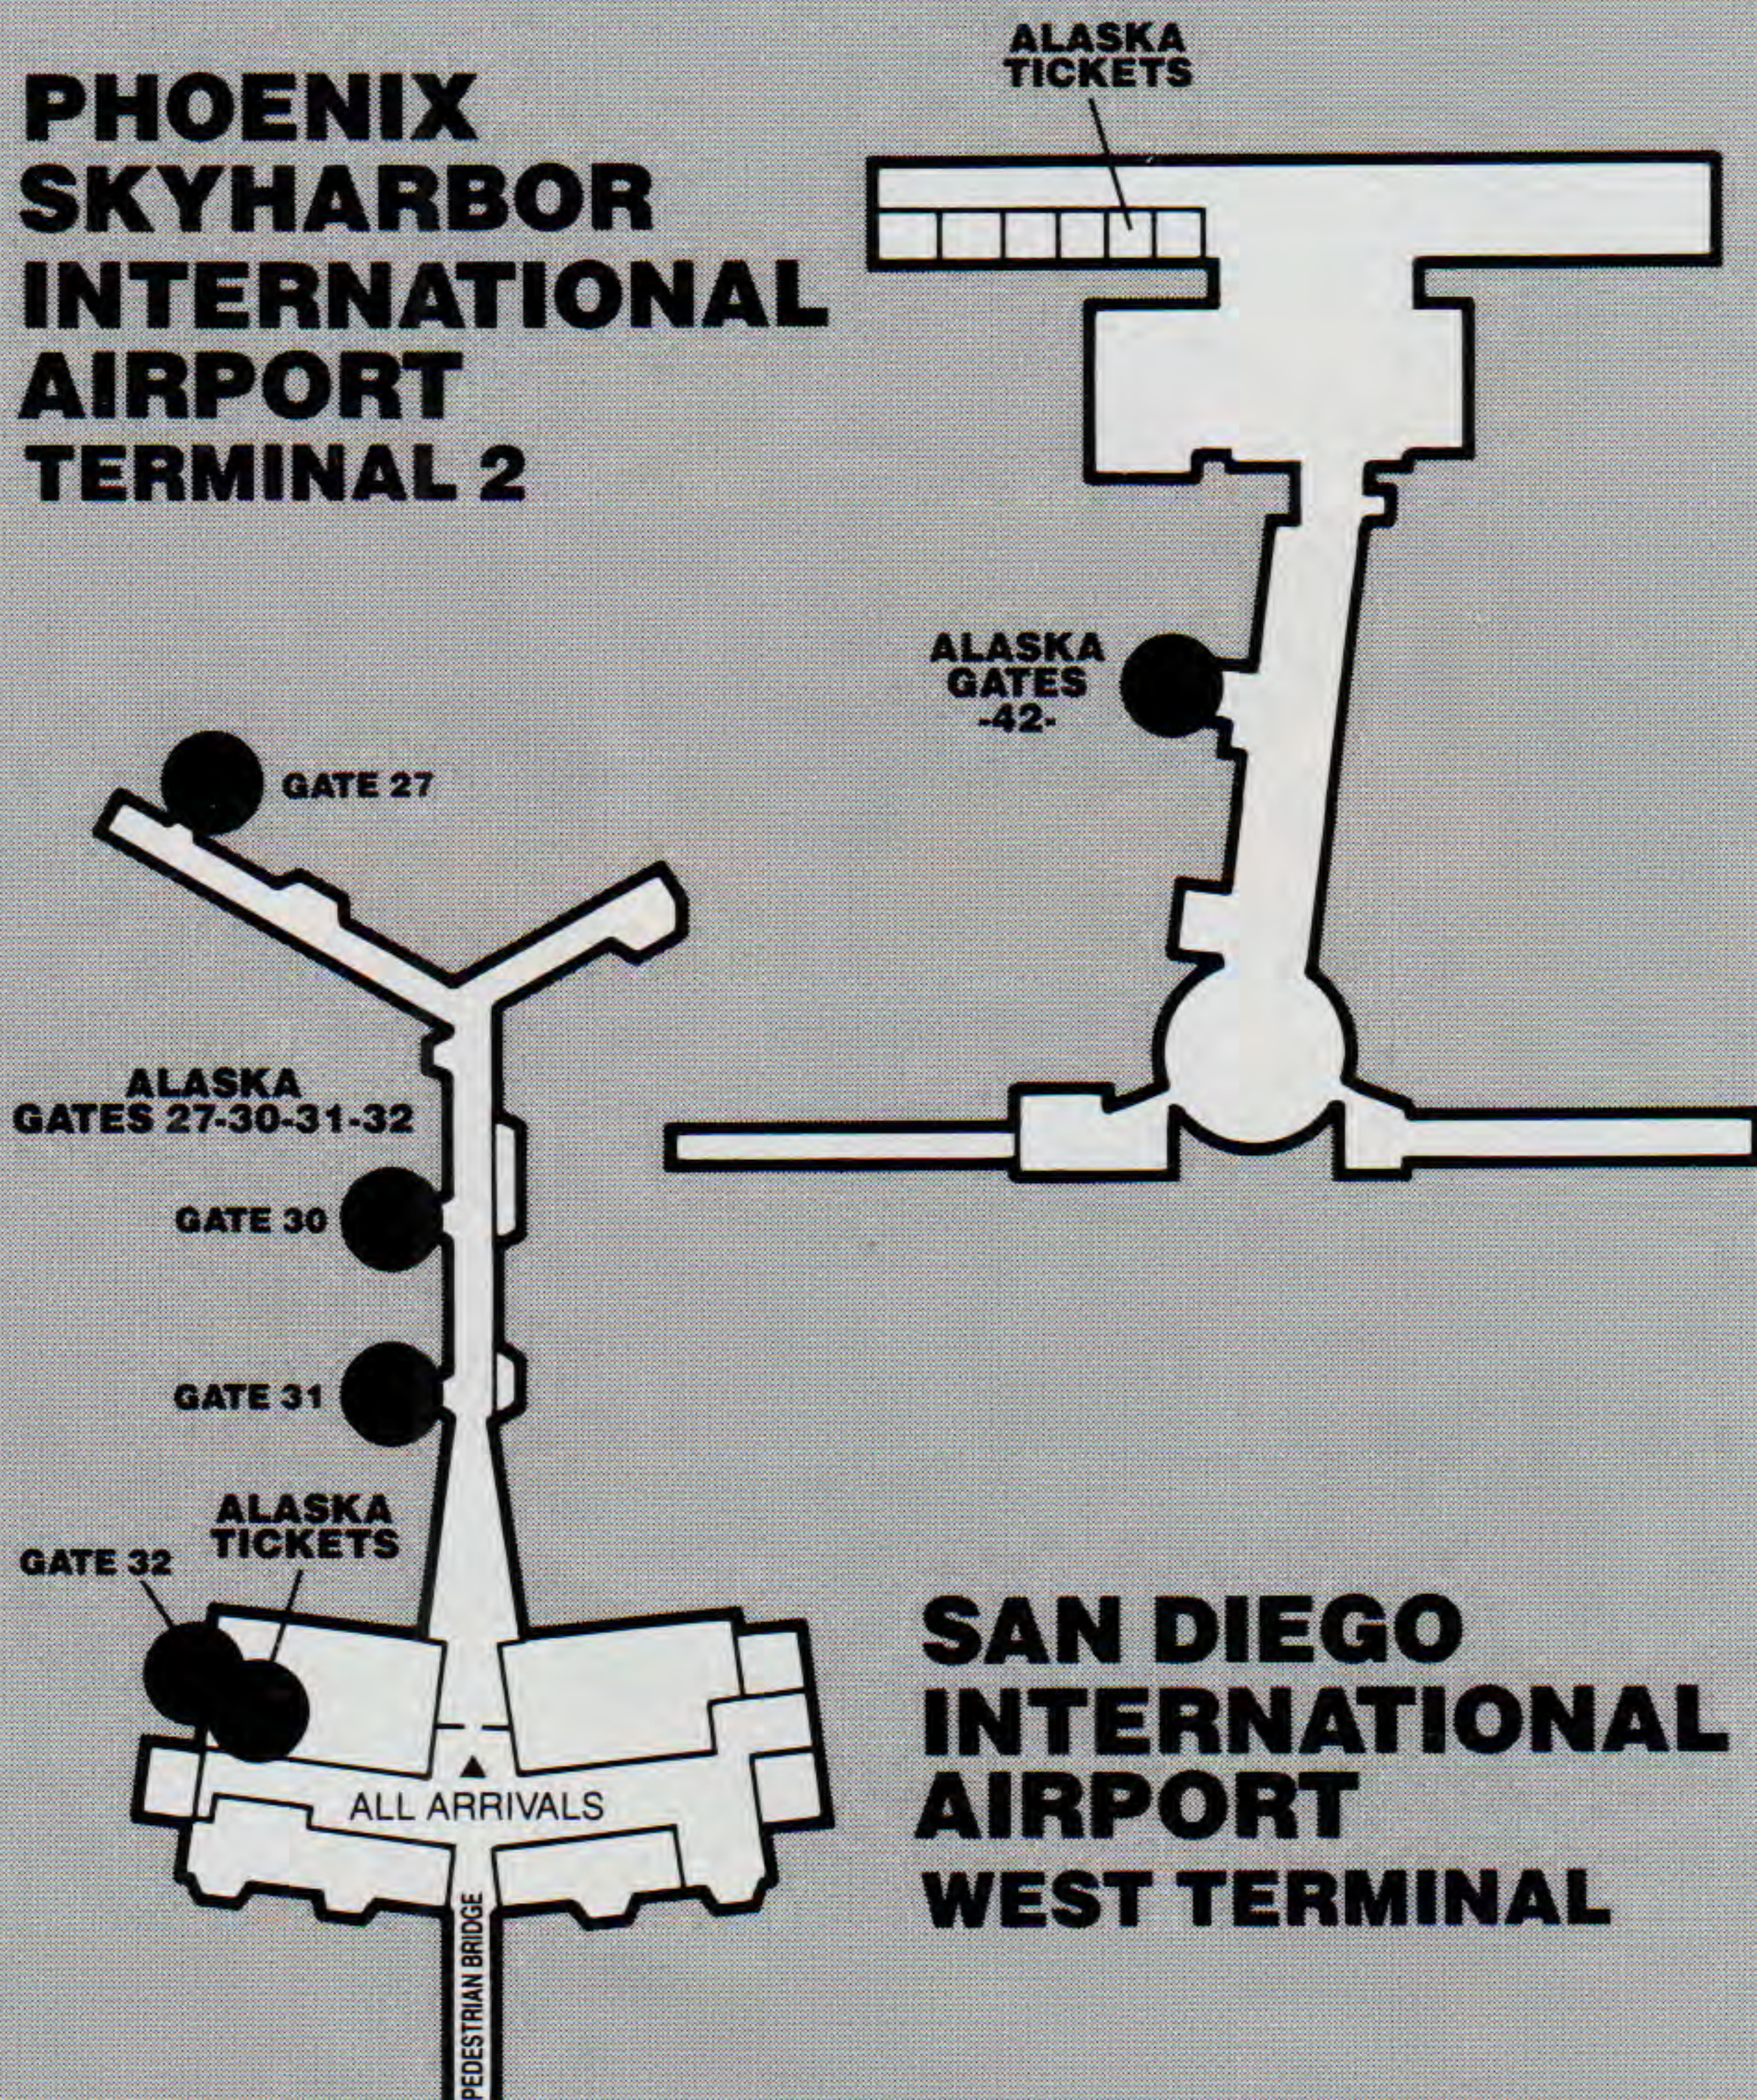

PHOENIX SKYHARBOR INTERNATIONAL AIRPORT TERMINAL 2