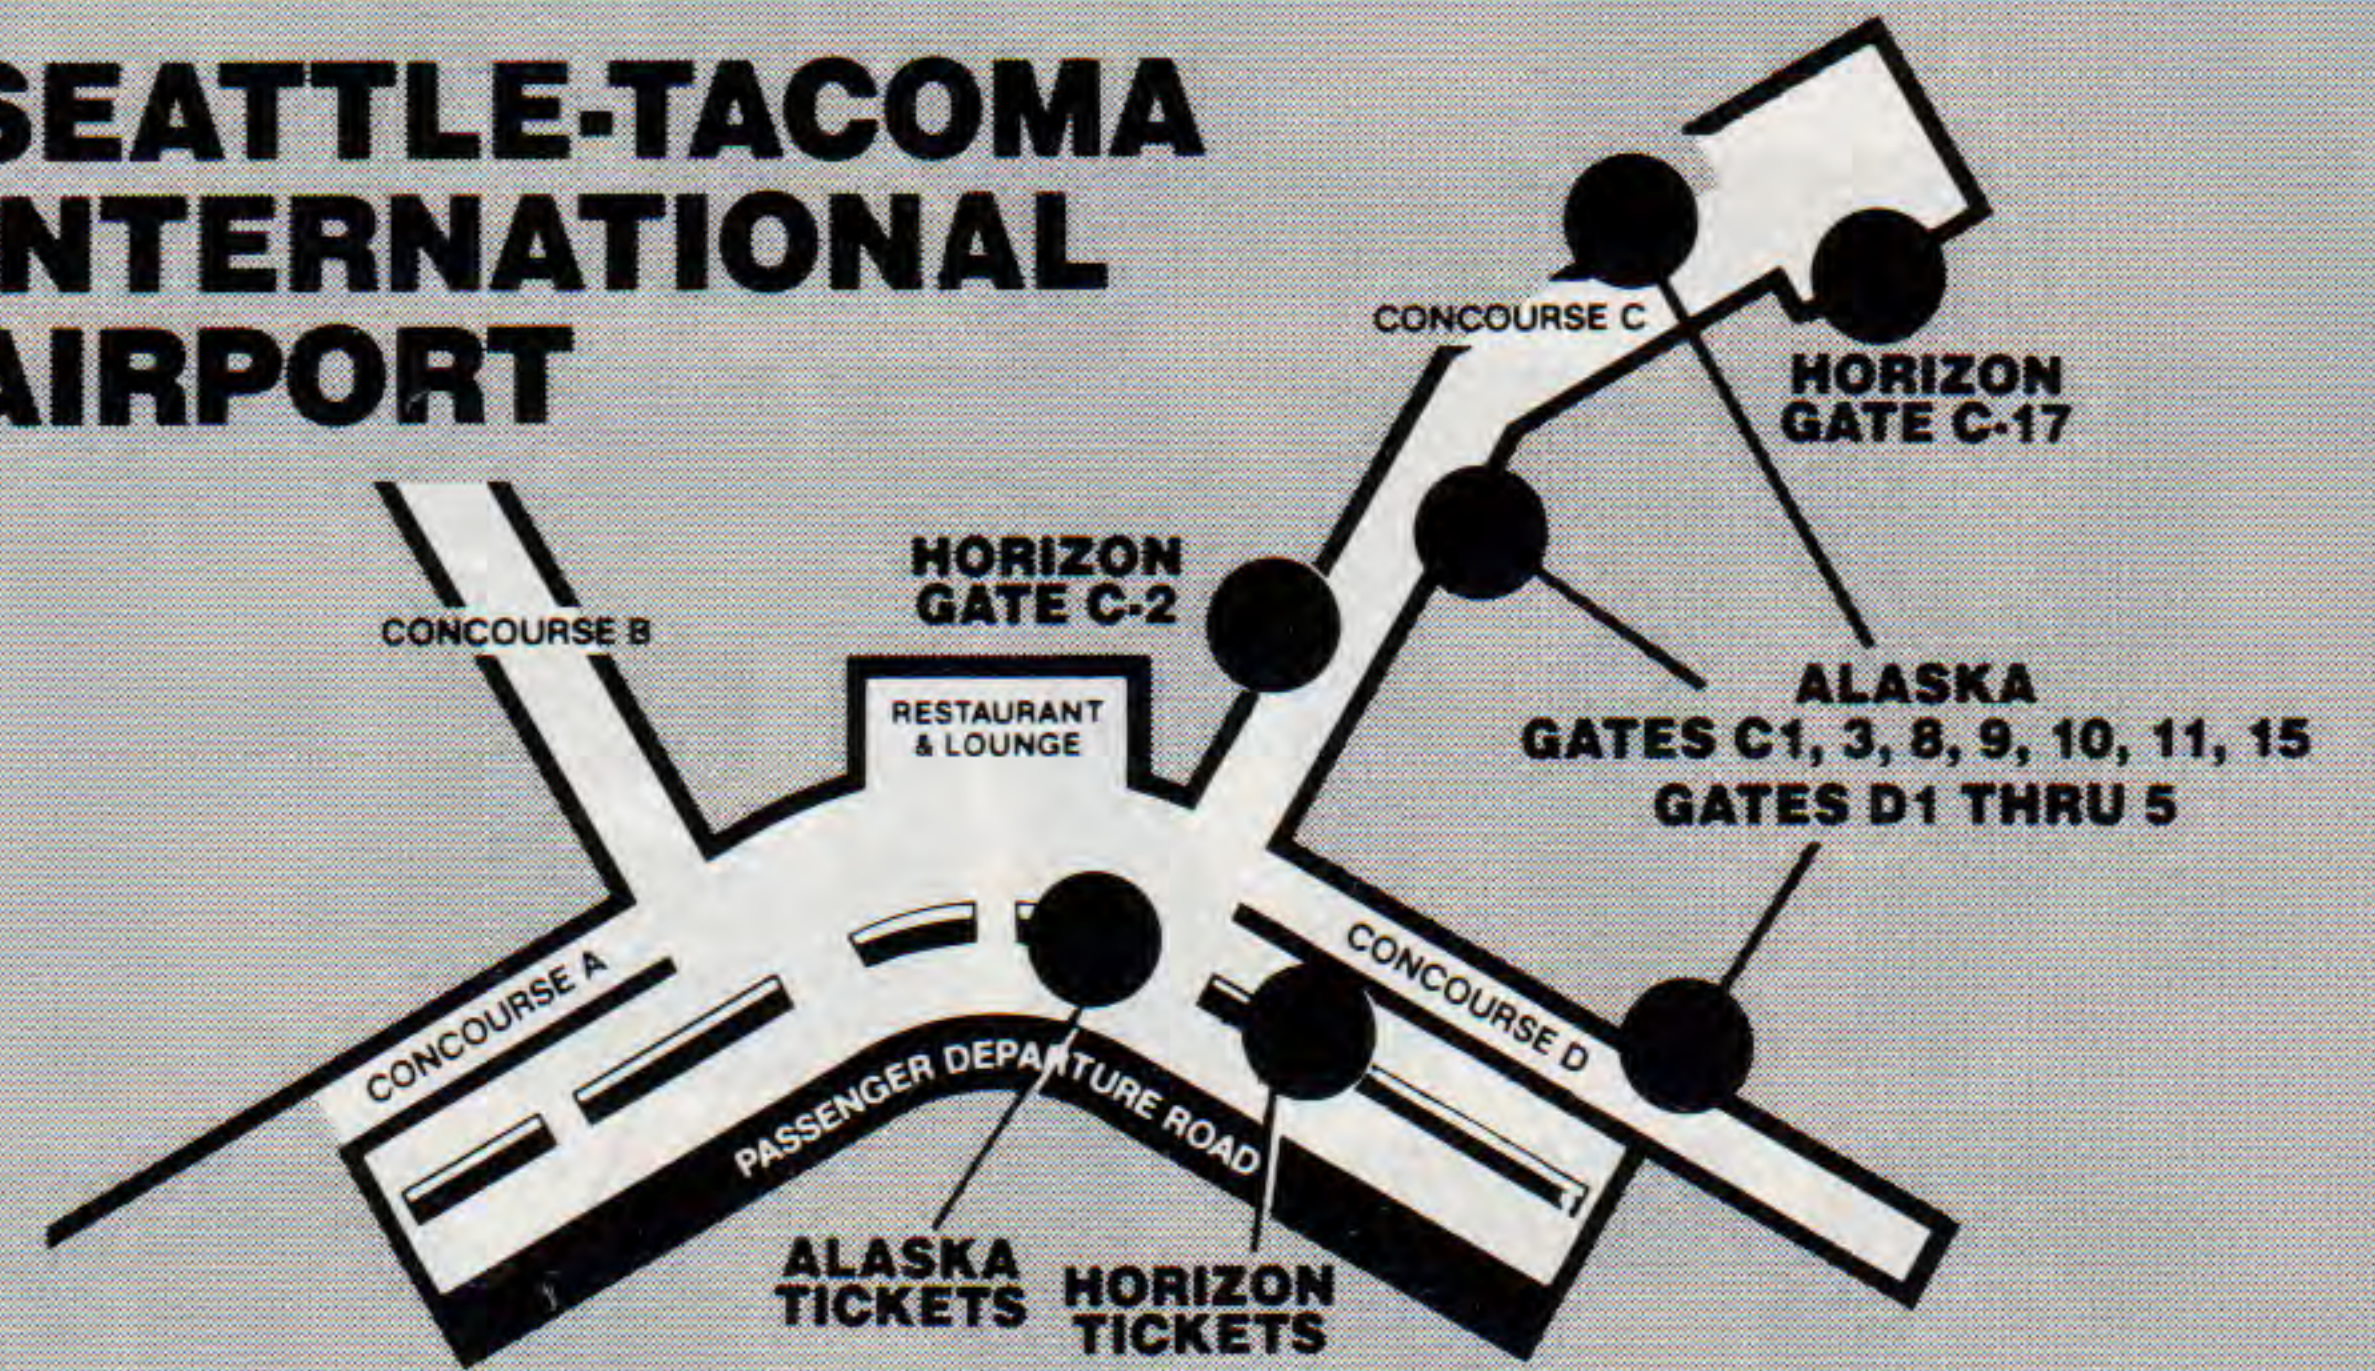

SAN DIEGO INTERNATIONAL AIRPORT WEST TERMINAL

Gate Locations

SEATTLE-TACOMA INTERNATIONAL AIRPORT