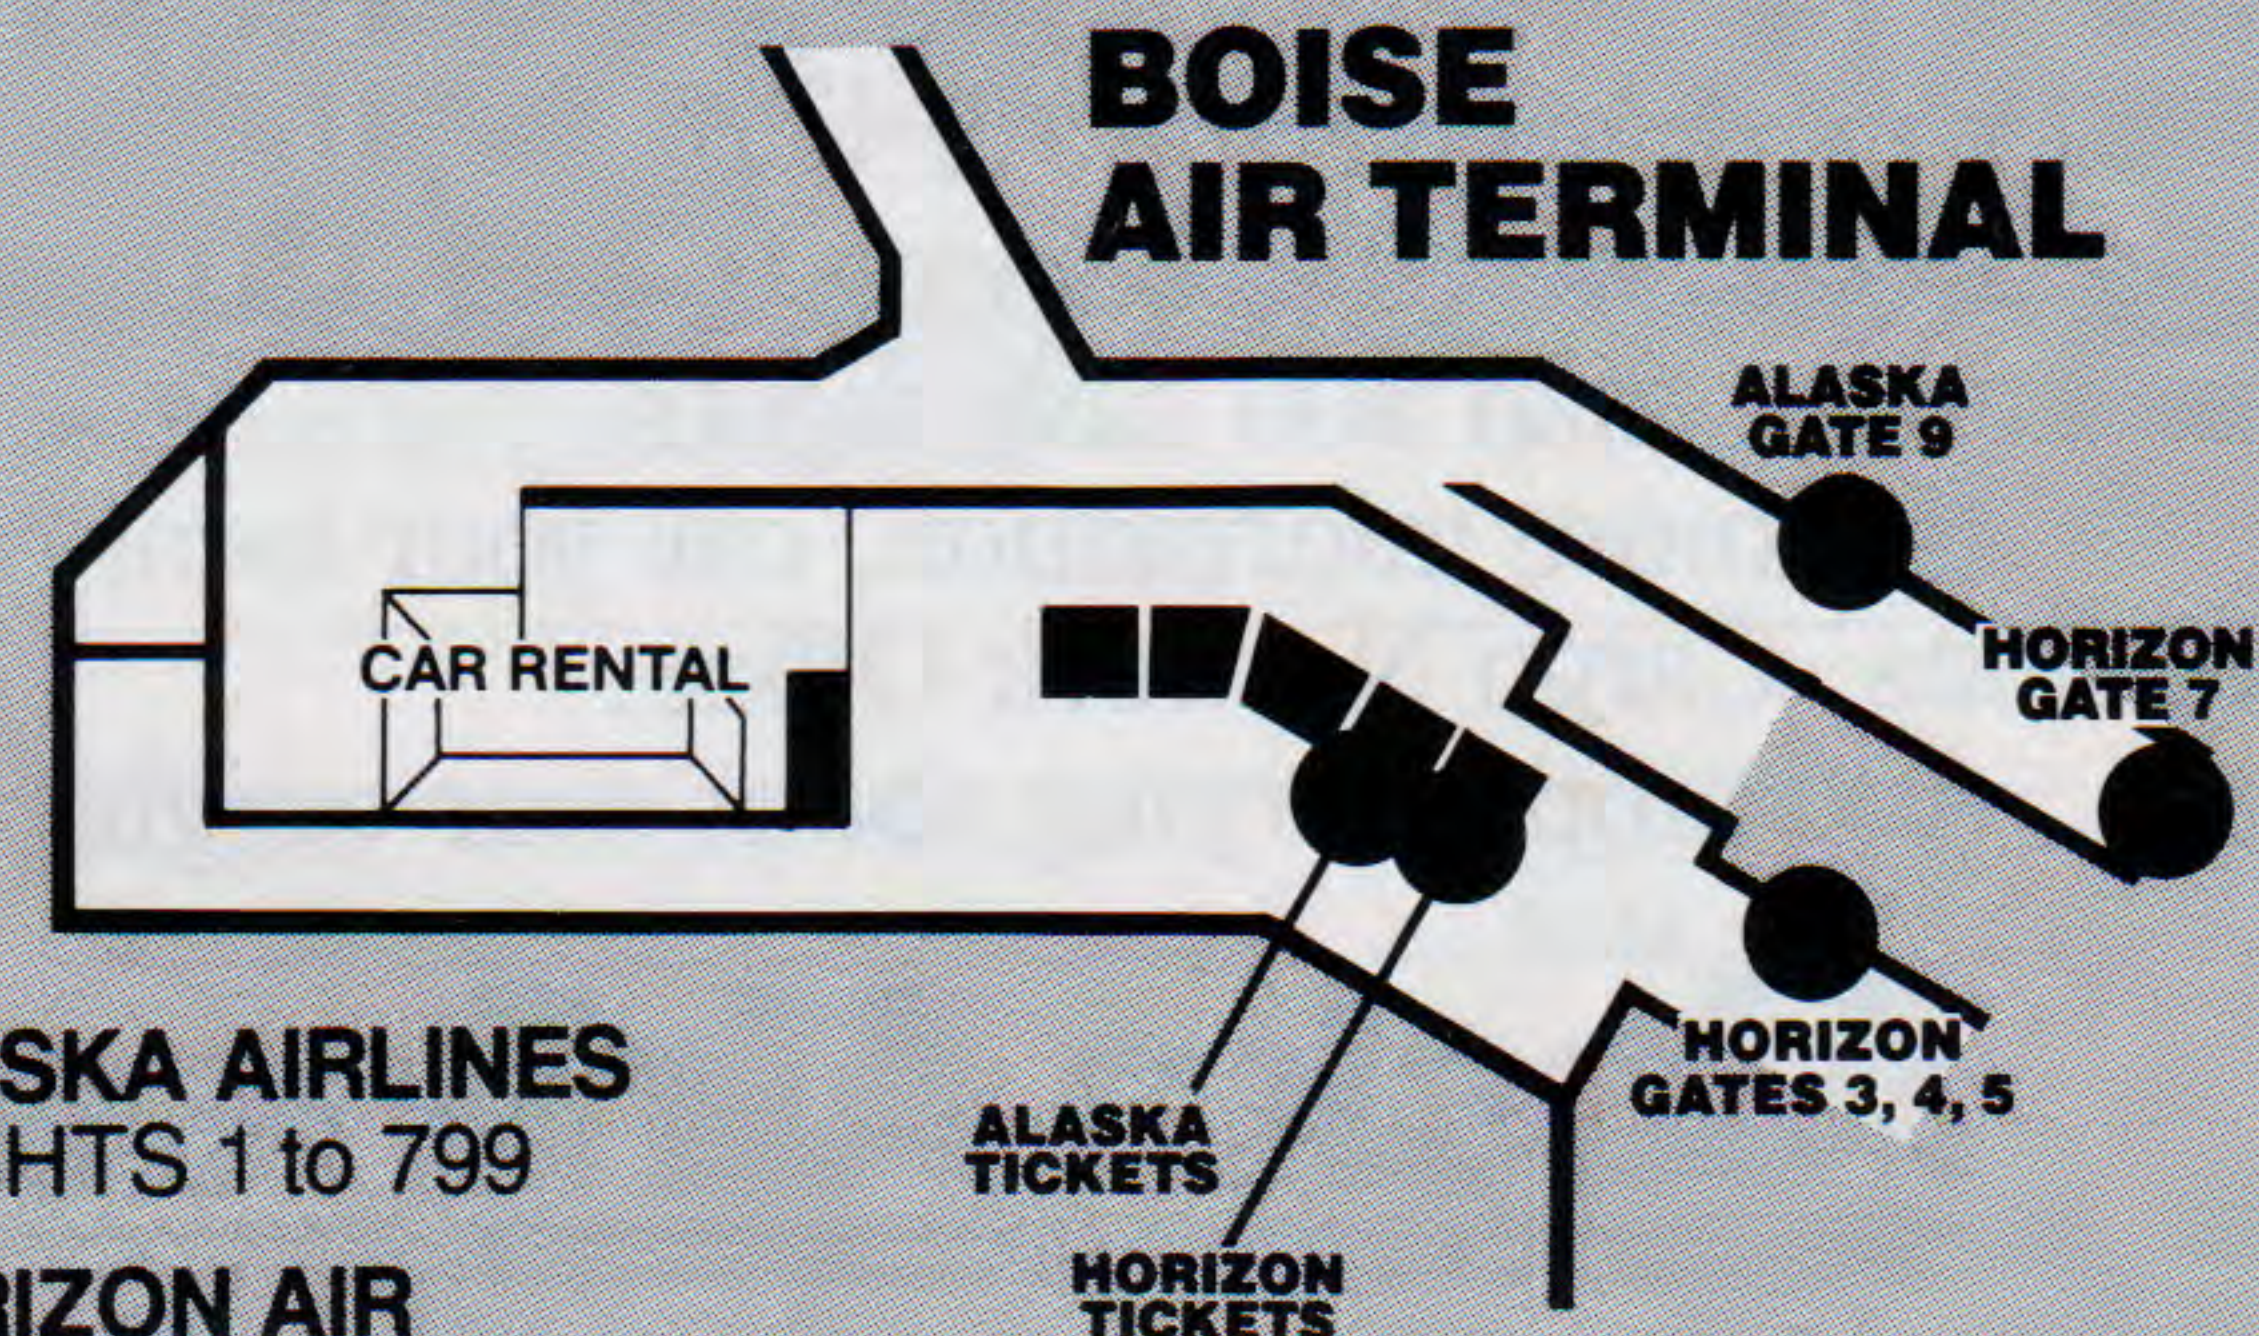

ALASKA AIRLINES
FLIGHTS 1 to 799

HORIZON AIR
FLIGHTS 2000 TO 2999