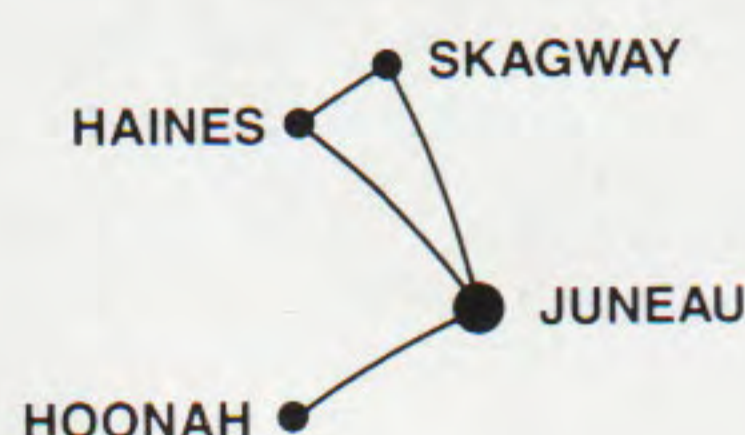

T I M E T A B L E

Alaska Airlines

EFFECTIVE JUNE 6, 1988

INCLUDES HORIZON AIR

Denali National Park, Alaska

Alaska Airlines

EFFECTIVE JUNE 6, 1988

INCLUDES HORIZON AIR

Alaska Airlines Presents
"BIGFOOT RAPIDS"

As the Official Airline of Knott's Berry Farm

Printed in U.S.A.

Alaska Airlines

EFFECTIVE JUNE 6, 1988

INCLUDES HORIZON AIR

Denali National Park, Alaska

Flight numbers 4000 thru 4299
operated by MarkAir flying
Boeing 737 jets.

Era Aviation, Inc.

Flight numbers 4800 thru 4899
operated by ERA Aviation

L.A.B. FLYING SERVICE, INC.

Flight numbers 4400 thru 4499
operated by L.A.B. Flying Service

Flight numbers 4500 thru 4599
operated by Temsco Airlines