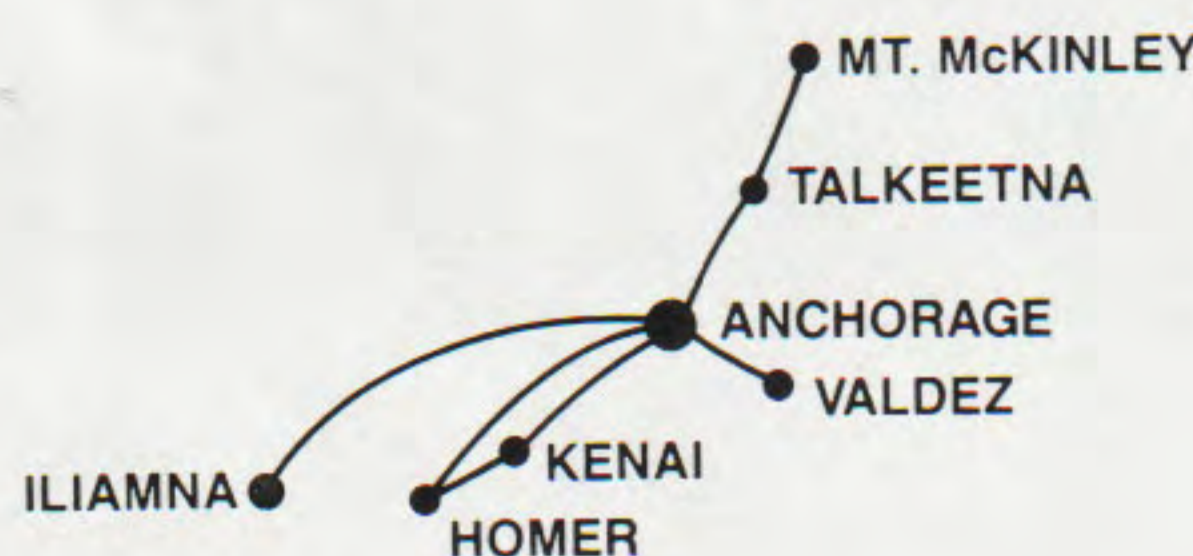

T I M E T A B L E

Alaska Airlines

EFFECTIVE JUNE 6, 1988

INCLUDES HORIZON AIR

Denali National Park, Alaska

Alaska Airlines

EFFECTIVE JUNE 6, 1988

INCLUDES HORIZON AIR

Alaska Airlines Presents
"BIGFOOT RAPIDS"

As the Official Airline of Knott's Berry Farm

Printed in U.S.A.

Alaska Airlines

EFFECTIVE JUNE 6, 1988

INCLUDES HORIZON AIR

Denali National Park, Alaska

Flight numbers 4000 thru 4299
operated by MarkAir flying
Boeing 737 jets.

Era Aviation, Inc.

Flight numbers 4800 thru 4899
operated by ERA Aviation

L.A.B. FLYING SERVICE, INC.

Flight numbers 4400 thru 4499
operated by L.A.B. Flying Service

Flight numbers 4500 thru 4599
operated by Temsco Airlines

Alaska Airlines and the carriers shown above cooperatively provide passenger and cargo service to points within Alaska, offering convenient flight schedules and competitive passenger fares and cargo rates.