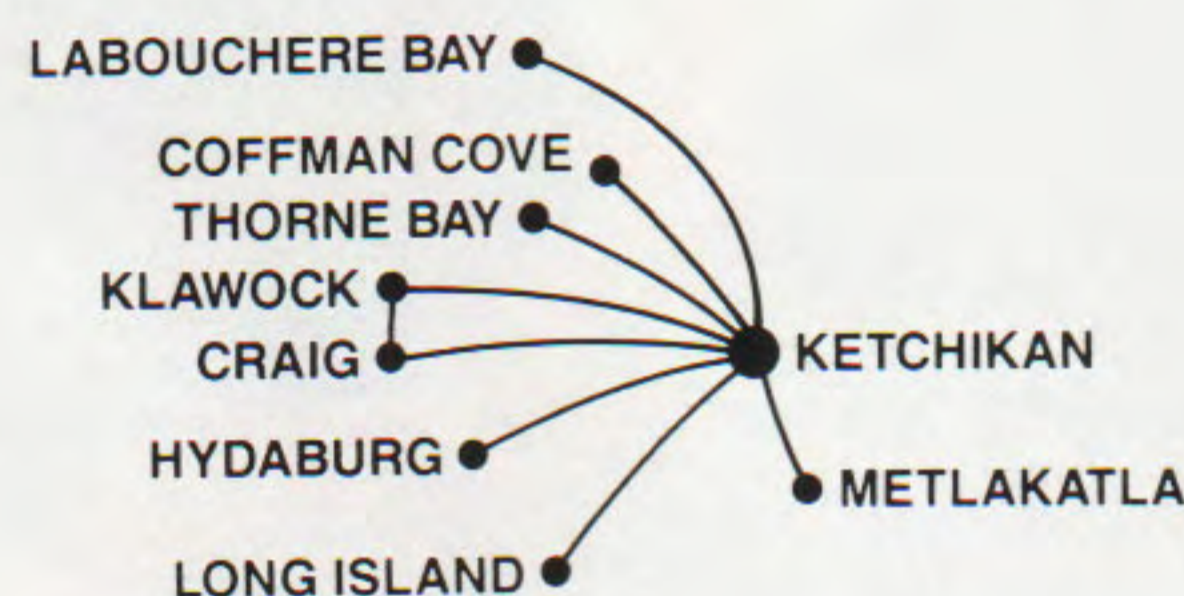

Alaska Airlines Presents
"BIGFOOT RAPIDS"

As the Official Airline of Knott's Berry Farm

Printed in U.S.A.

Alaska Airlines

EFFECTIVE JUNE 6, 1988

INCLUDES HORIZON AIR

Denali National Park, Alaska

Flight numbers 4000 thru 4299
operated by MarkAir flying
Boeing 737 jets.

Era Aviation, Inc.

Flight numbers 4800 thru 4899
operated by ERA Aviation

L.A.B. FLYING SERVICE, INC.

Flight numbers 4400 thru 4499
operated by L.A.B. Flying Service

Flight numbers 4500 thru 4599
operated by Temsco Airlines

Alaska Airlines and the carriers shown above cooperatively provide passenger and cargo service to points within Alaska, offering convenient flight schedules and competitive passenger fares and cargo rates.

Bering Air

Era Aviation, Inc.

Alaska Airlines commuter carriers Bering Air and ERA Aviation also serve over 45 additional village communities from Bethel, Nome and Kotzebue, Alaska. Please refer to Alaska Airlines' Village Service Timetable for flight information.