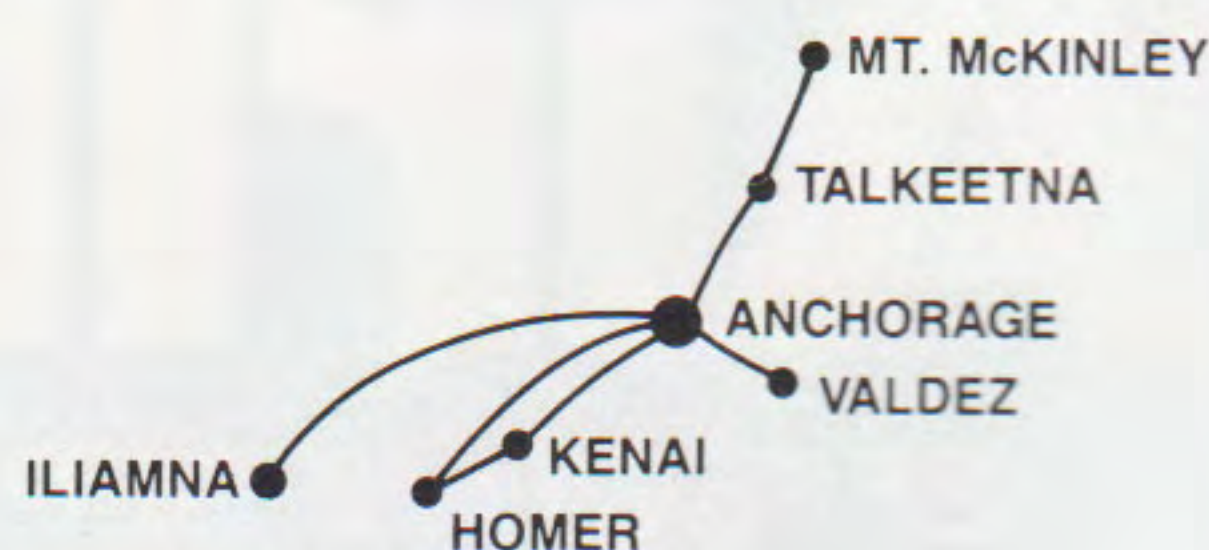

Meals: S = Snack

For more information or reservations
call your travel agent or
Alaska Airlines at 1-800-426-0333.

Alaska Airlines

EFFECTIVE SEPTEMBER 6, 1988

INCLUDES HORIZON AIR

Featuring Convenient, Daily Service
Between the L.A. Area and Bay Area.
See Back for Quick Reference Schedule.

Flight numbers 4000 thru 4299
operated by MarkAir flying
Boeing 737 jets.

Era Aviation, Inc.

Flight numbers 4800 thru 4899
operated by ERA Aviation

L.A.B. FLYING SERVICE, INC.

Flight numbers 4400 thru 4499
operated by L.A.B. Flying Service