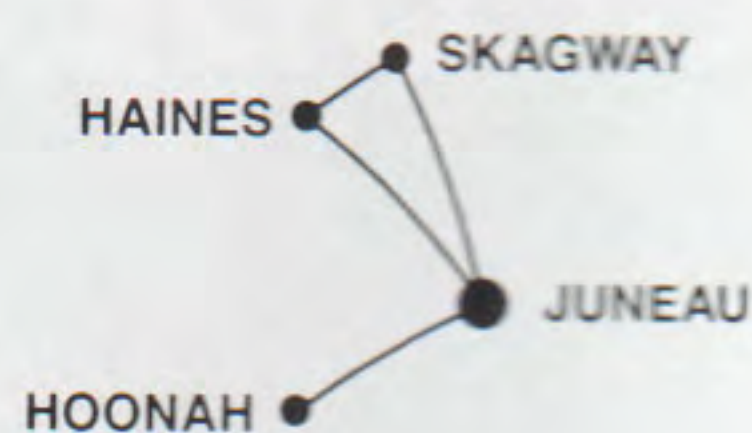

Meals: S = Snack

For more information or reservations
call your travel agent or
Alaska Airlines at 1-800-426-0333.

Alaska Airlines

EFFECTIVE SEPTEMBER 6, 1988

INCLUDES HORIZON AIR

Featuring Convenient, Daily Service
Between the L.A. Area and Bay Area.
See Back for Quick Reference Schedule.

Flight numbers 4000 thru 4299
operated by MarkAir flying
Boeing 737 jets.

Era Aviation, Inc.

Flight numbers 4800 thru 4899
operated by ERA Aviation

L.A.B. FLYING SERVICE, INC.

Flight numbers 4400 thru 4499
operated by L.A.B. Flying Service

Flight numbers 4500 thru 4599
operated by Temsco Airlines

Alaska Airlines and the carriers shown above cooperatively provide passenger and cargo service to points within Alaska, offering convenient flight schedules and competitive passenger fares and cargo rates.