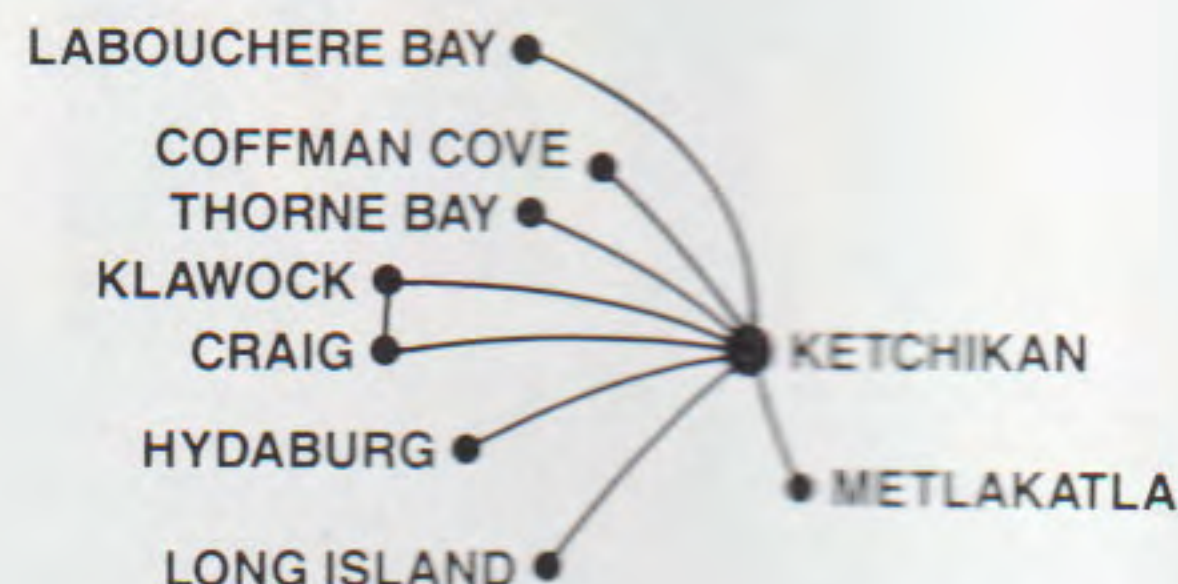

Meals: S = Snack

For more information or reservations
call your travel agent or
Alaska Airlines at 1-800-426-0333.

Alaska Airlines

EFFECTIVE SEPTEMBER 6, 1988

INCLUDES HORIZON AIR

Featuring Convenient, Daily Service
Between the L.A. Area and Bay Area.
See Back for Quick Reference Schedule.

Flight numbers 4000 thru 4299
operated by MarkAir flying
Boeing 737 jets.

Era Aviation, Inc.

Flight numbers 4800 thru 4899
operated by ERA Aviation

L.A.B. FLYING SERVICE, INC.

Flight numbers 4400 thru 4499
operated by L.A.B. Flying Service

Flight numbers 4500 thru 4599
operated by Temsco Airlines

Alaska Airlines and the carriers shown above cooperatively provide passenger and cargo service to points within Alaska, offering convenient flight schedules and competitive passenger fares and cargo rates.

Alaska Airlines commuter carriers Bering Air and ERA Aviation also serve over 45 additional village communities from Bethel, Nome and Kotzebue, Alaska. Please refer to Alaska Airlines' Village Service Timetable for flight information.