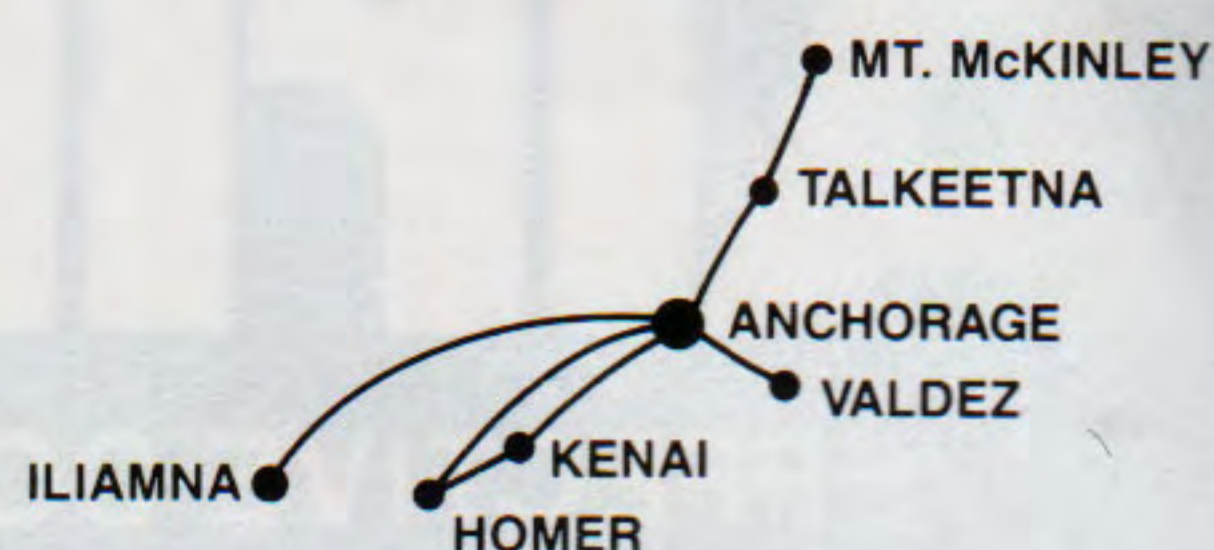

Meals: S = Snack

For more information or reservations
call your travel agent or
Alaska Airlines at 1-800-426-0333.

T I M E T A B L E

Alaska Airlines

EFFECTIVE OCTOBER 1, 1988

INCLUDES HORIZON AIR

San Diego
Home of "Stars & Stripes" and The America's Cup

ALASKA AIRLINES COMMUTER SERVICE®

MARKAIR

Flight numbers 4000 thru 4299
operated by MarkAir flying
Boeing 737 jets.

Era Aviation, Inc.

Flight numbers 4800 thru 4899
operated by ERA Aviation

L.A.B. FLYING SERVICE, INC.

Flight numbers 4400 thru 4499
operated by L.A.B. Flying Service

TEMSCO

Flight numbers 4500 thru 4599
operated by Temsco Airlines

Alaska Airlines and the carriers shown above cooperatively provide passenger and cargo service to points within Alaska, offering convenient flight schedules and competitive passenger fares and cargo rates.