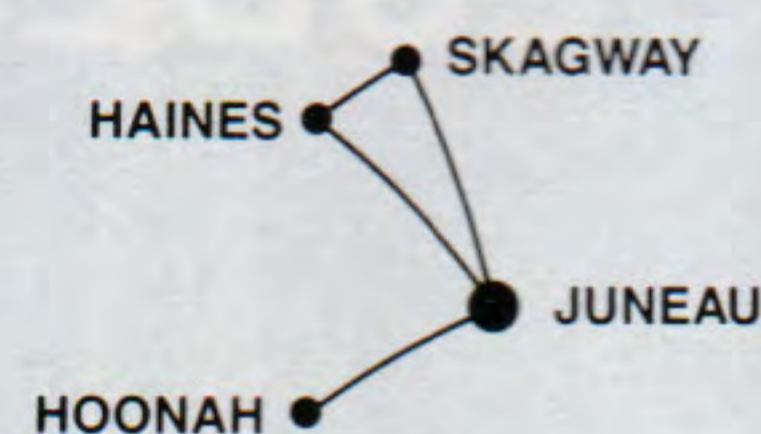

Meals: S = Snack

For more information or reservations
call your travel agent or
Alaska Airlines at 1-800-426-0333.

T I M E T A B L E

Alaska Airlines

EFFECTIVE OCTOBER 1, 1988

INCLUDES HORIZON AIR

San Diego
Home of "Stars & Stripes" and The America's Cup

ALASKA AIRLINES COMMUTER SERVICE®

MARKAIR

Flight numbers 4000 thru 4299
operated by MarkAir flying
Boeing 737 jets.

Era Aviation, Inc.

Flight numbers 4800 thru 4899
operated by ERA Aviation

L.A.B. FLYING SERVICE, INC.

Flight numbers 4400 thru 4499
operated by L.A.B. Flying Service

TEMSCO

Flight numbers 4500 thru 4599
operated by Temsco Airlines

Alaska Airlines and the carriers shown above cooperatively provide passenger and cargo service to points within Alaska, offering convenient flight schedules and competitive passenger fares and cargo rates.