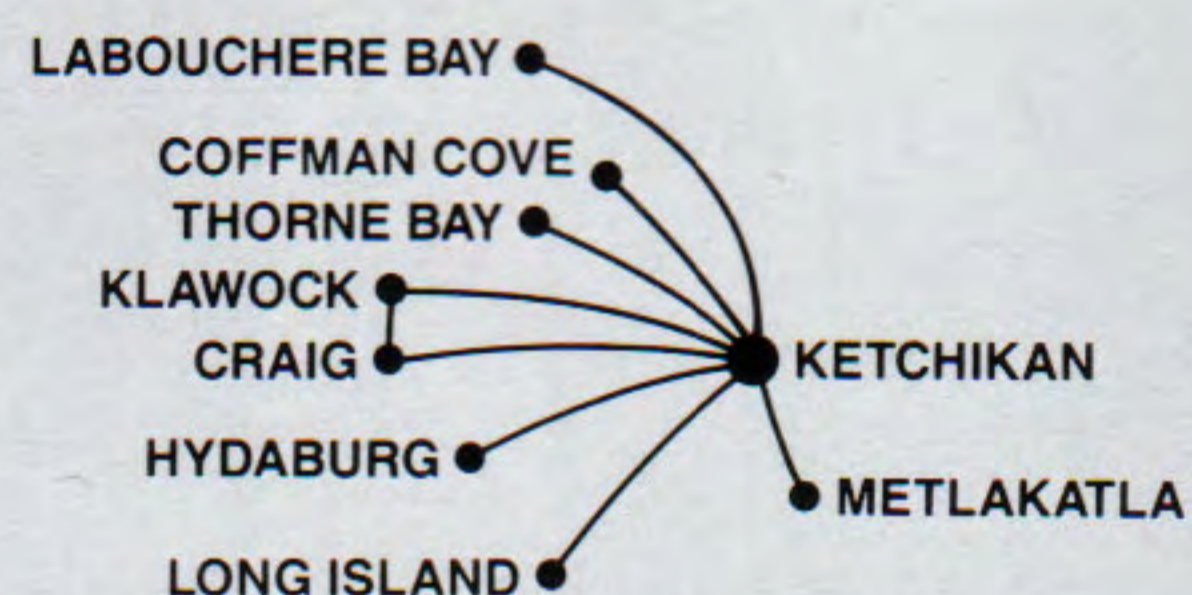

Meals: S = Snack

For more information or reservations
call your travel agent or
Alaska Airlines at 1-800-426-0333.

T I M E T A B L E

Alaska Airlines

EFFECTIVE OCTOBER 1, 1988

INCLUDES HORIZON AIR

San Diego
Home of "Stars & Stripes" and The America's Cup

ALASKA AIRLINES COMMUTER SERVICE®

MARKAIR

Flight numbers 4000 thru 4299
operated by MarkAir flying
Boeing 737 jets.

Era Aviation, Inc.

Flight numbers 4800 thru 4899
operated by ERA Aviation

L.A.B. FLYING SERVICE, INC.

Flight numbers 4400 thru 4499
operated by L.A.B. Flying Service

TEMSCO

Flight numbers 4500 thru 4599
operated by Temsco Airlines

Alaska Airlines and the carriers shown above cooperatively provide passenger and cargo service to points within Alaska, offering convenient flight schedules and competitive passenger fares and cargo rates.

Bering Air

Era Aviation, Inc.

Alaska Airlines commuter carriers Bering Air and ERA Aviation also serve over 45 additional village communities from Bethel, Nome and Kotzebue, Alaska. Please refer to Alaska Airlines' Village Service Timetable for flight information.