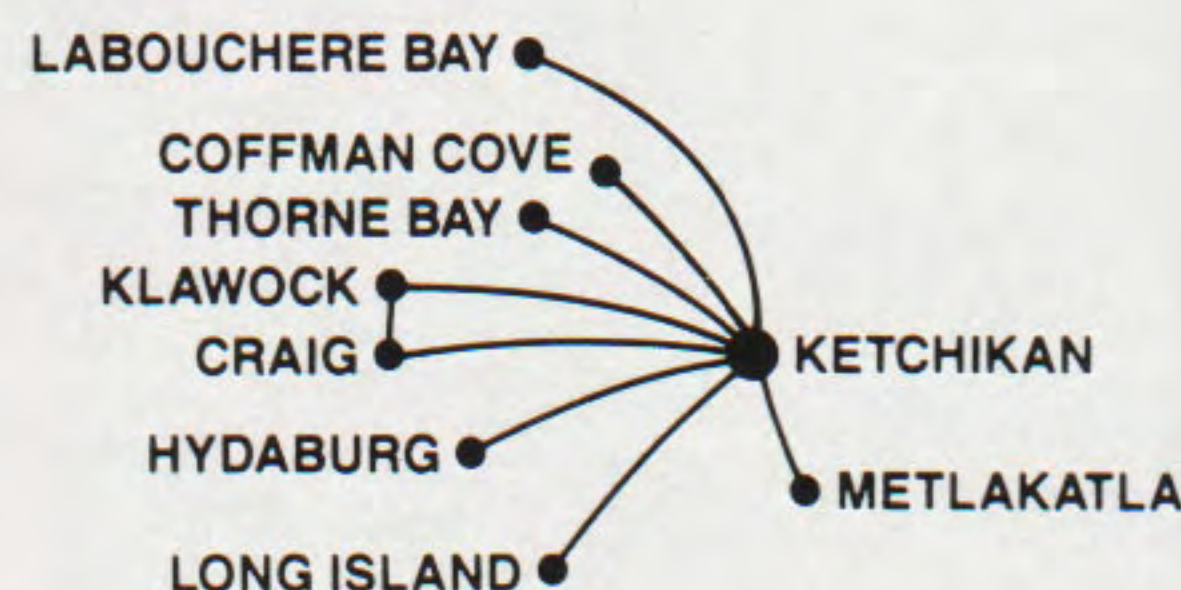

Alaska Airlines

EFFECTIVE JUNE 5, 1989

INCLUDES HORIZON AIR

Featuring new service to:
Bellingham WA, Victoria and Vancouver, B.C.

Coastal Sunrise, Sitka Sound

ALASKA AIRLINES COMMUTER SERVICE®

Flight numbers 4000 thru 4299
operated by MarkAir flying
Boeing 737 jets.

Era Aviation, Inc.

Flight numbers 4800 thru 4899
operated by Era Aviation

L.A.B. FLYING SERVICE, INC.

Flight numbers 4400 thru 4499
operated by L.A.B. Flying Service

Flight numbers 4500 thru 4599
operated by Temsco Airlines

Alaska Airlines and the carriers shown above cooperatively provide passenger and cargo service to points within Alaska, offering convenient flight schedules and competitive passenger fares and cargo rates.

Bering Air

Era Aviation, Inc.

Alaska Airlines commuter carriers Bering Air and Era Aviation also serve over 45 additional village communities from Bethel, Nome and Kotzebue, Alaska. Please refer to Alaska Airlines' Village Service Timetable for flight information.