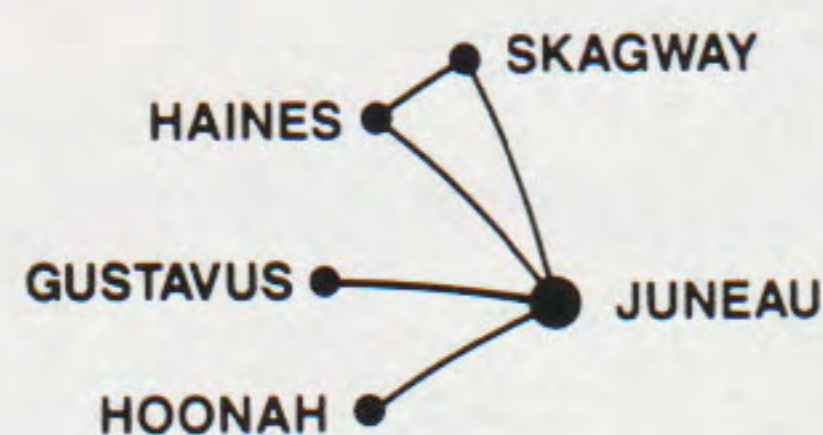

PACIFIC NORTHWEST

- Seattle Sightseeing, **PN01**
- Pacific Northwest Tours, **PN02**
- Seattle Seahawk Weekends, **PN05**

ARIZONA

- Phoenix/Scottsdale, **AZ01**
- Tucson, **AZ02**

MEXICO

- Mazatlan, **MX01**
- Puerto Vallarta, **MX02**
- Guadalajara, **MX03**
- Acapulco, **MX04**

Alaska Airlines

EFFECTIVE JUNE 5, 1989

INCLUDES HORIZON AIR

Featuring new service to:
Bellingham WA, Victoria and Vancouver, B.C.

Coastal Sunrise, Sitka Sound

ALASKA AIRLINES COMMUTER SERVICE®

Flight numbers 4000 thru 4299
operated by MarkAir flying
Boeing 737 jets.

Era Aviation, Inc.

Flight numbers 4800 thru 4899
operated by Era Aviation

L.A.B. FLYING SERVICE, INC.

Flight numbers 4400 thru 4499
operated by L.A.B. Flying Service

Flight numbers 4500 thru 4599
operated by Temsco Airlines