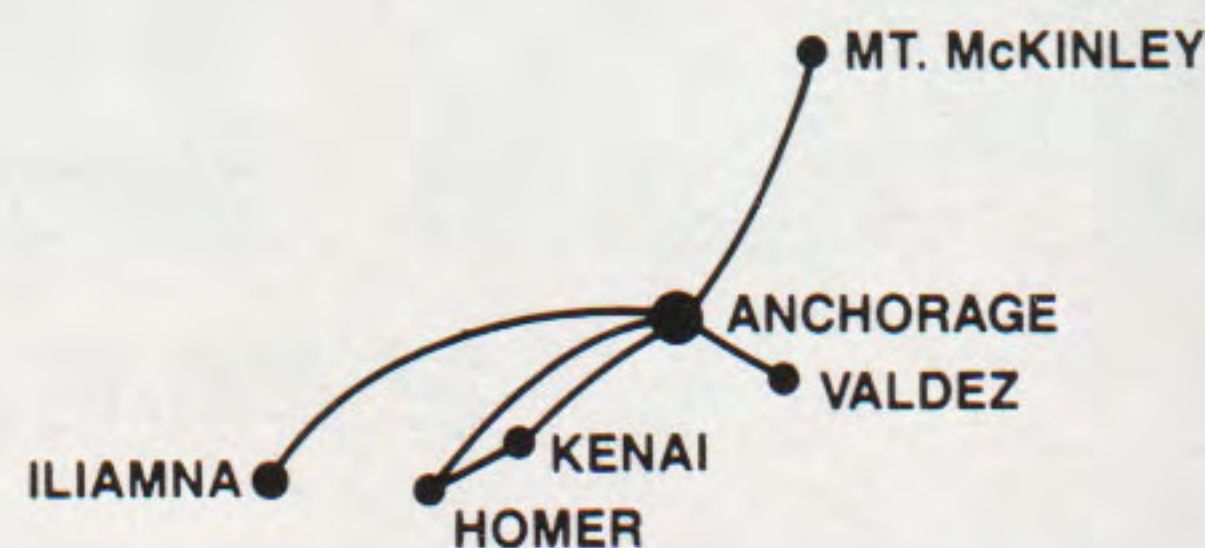

Alaska Airlines

EFFECTIVE JUNE 5, 1989

INCLUDES HORIZON AIR

Featuring new service to:
Bellingham WA, Victoria and Vancouver, B.C.

Coastal Sunrise, Sitka Sound

ALASKA AIRLINES COMMUTER SERVICE®

Flight numbers 4000 thru 4299
operated by MarkAir flying
Boeing 737 jets.

Era Aviation, Inc.

Flight numbers 4800 thru 4899
operated by Era Aviation

L.A.B. FLYING SERVICE, INC.

Flight numbers 4400 thru 4499
operated by L.A.B. Flying Service

Flight numbers 4500 thru 4599
operated by Temsco Airlines