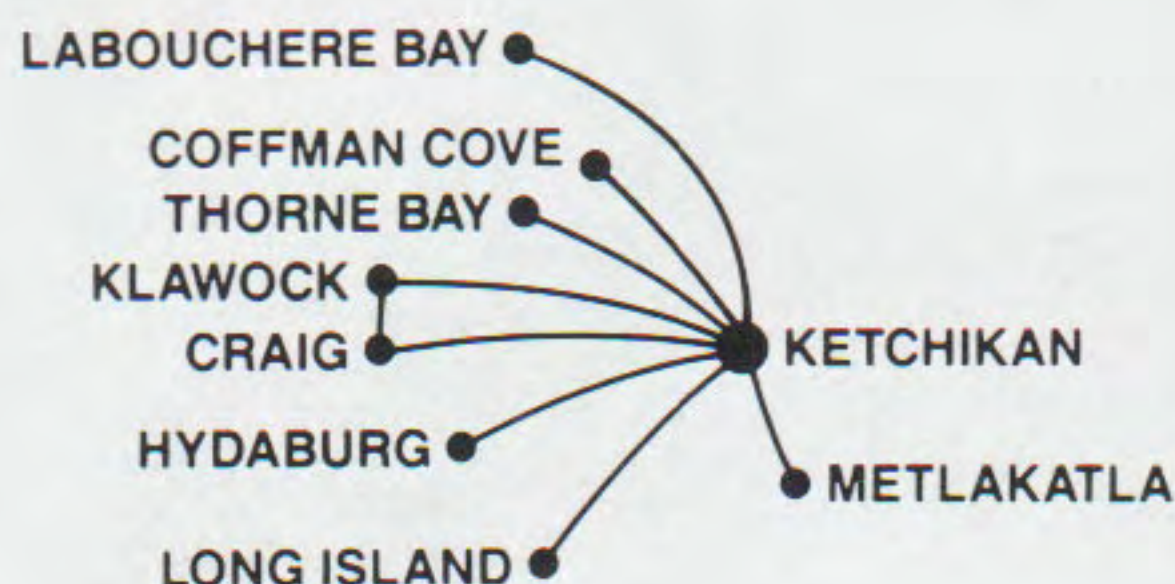

Budget
rent a car®

Printed in U.S.A.

T I M E T A B L E

Alaska Airlines

EFFECTIVE OCTOBER 29, 1989

INCLUDES HORIZON AIR

Alaska Airlines, the official airline of the Pac 10,
salutes the Universities of the Conference
on their run for the roses.

ALASKA AIRLINES COMMUTER SERVICE®

Flight numbers 4000 thru 4299
operated by MarkAir flying
Boeing 737 jets.

Flight numbers 4800 thru 4899
operated by Era Aviation

Flight numbers 4400 thru 4499
operated by L.A.B. Flying Service

Flight numbers 4500 thru 4599
operated by Temsco Airlines

Alaska Airlines and the carriers shown above cooperatively provide passenger and cargo service to points within Alaska, offering convenient flight schedules and competitive passenger fares and cargo rates.

Alaska Airlines commuter carriers Bering Air and Era Aviation also serve over 45 additional village communities from Bethel, Nome and Kotzebue, Alaska. Please refer to Alaska Airlines' Village Service Timetable for flight information.