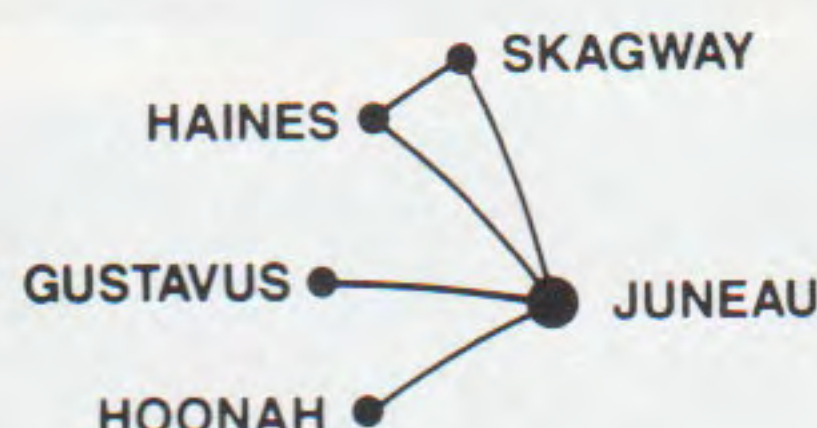

Budget
rent a car®

Printed in U.S.A.

T I M E T A B L E

Alaska Airlines

EFFECTIVE OCTOBER 29, 1989

INCLUDES HORIZON AIR

Alaska Airlines, the official airline of the Pac 10,
salutes the Universities of the Conference
on their run for the roses.

ALASKA AIRLINES COMMUTER SERVICE®

Flight numbers 4000 thru 4299
operated by MarkAir flying
Boeing 737 jets.

Flight numbers 4800 thru 4899
operated by Era Aviation

Flight numbers 4400 thru 4499
operated by L.A.B. Flying Service

Flight numbers 4500 thru 4599
operated by Temsco Airlines

Alaska Airlines and the carriers shown above cooperatively provide passenger and cargo service to points within Alaska, offering convenient flight schedules and competitive passenger fares and cargo rates.