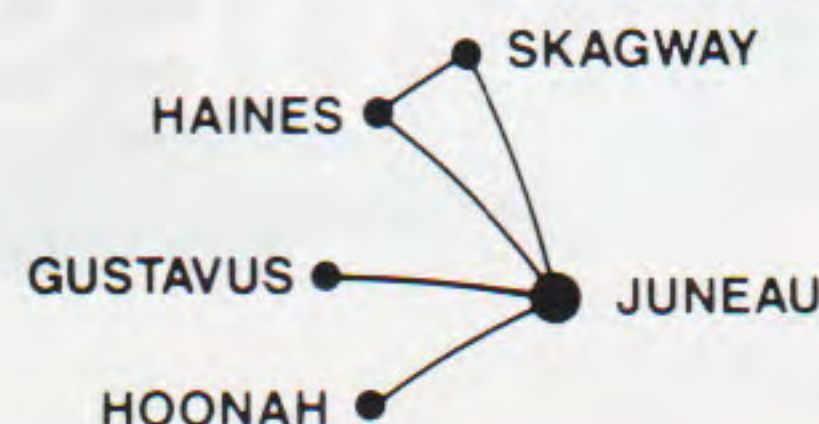

HOW TO RENT A VILLA

Condé Nast Traveler

November 1989 \$2.50

THE TOP 100

Best hotels, airlines, resorts, cities, cruise lines

SECOND ANNUAL READERS' CHOICE AWARDS
(Guess which American city did well!)

Alaska Airlines voted "Best Airline in the United States" by readers of Condé Nast Traveler Magazine.

ALASKA AIRLINES COMMUTER SERVICE®

Flight numbers 4000 thru 4299
operated by MarkAir flying
Boeing 737 jets.

Flight numbers 4800 thru 4899
operated by Era Aviation

Flight numbers 4400 thru 4499
operated by L.A.B. Flying Service

Flight numbers 4500 thru 4599
operated by Temsco Airlines

Alaska Airlines and the carriers shown above cooperatively provide passenger and cargo service to points within Alaska, offering convenient flight schedules and competitive passenger fares and cargo rates.