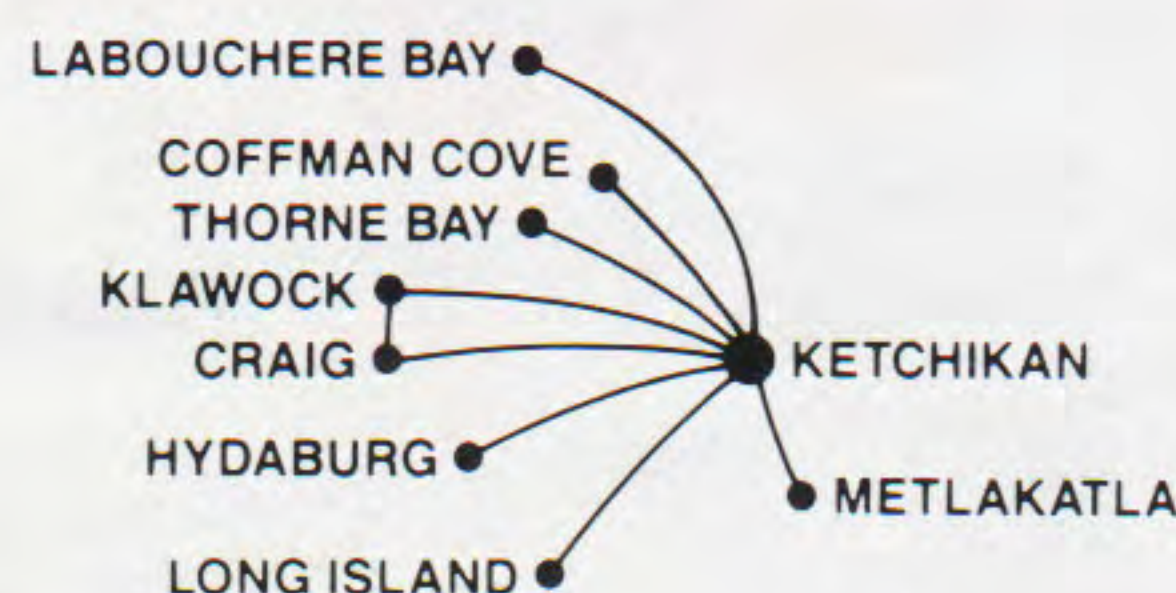

HOW TO RENT A VILLA

Condé Nast Traveler

November 1989 \$2.50

THE TOP 100

Best hotels, airlines, resorts, cities, cruise lines

SECOND ANNUAL READERS' CHOICE AWARDS
(Guess which American city did well!)

Alaska Airlines voted "Best Airline in the United States" by readers of Condé Nast Traveler Magazine.

ALASKA AIRLINES COMMUTER SERVICE®

Flight numbers 4000 thru 4299
operated by MarkAir flying
Boeing 737 jets.

Flight numbers 4800 thru 4899
operated by Era Aviation

Flight numbers 4400 thru 4499
operated by L.A.B. Flying Service

Flight numbers 4500 thru 4599
operated by Temsco Airlines

Alaska Airlines and the carriers shown above cooperatively provide passenger and cargo service to points within Alaska, offering convenient flight schedules and competitive passenger fares and cargo rates.

Bering Air

Alaska Airlines commuter carriers Bering Air and Era Aviation also serve over 45 additional village communities from Bethel, Nome and Kotzebue, Alaska. Please refer to Alaska Airlines' Village Service Timetable for flight information.