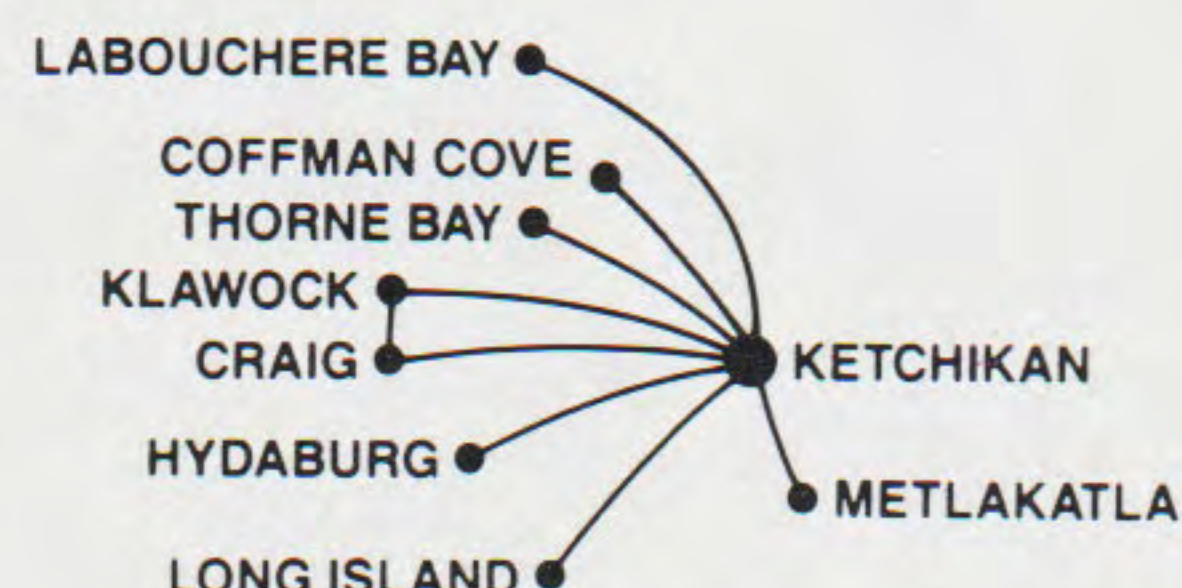

ALASKA AIRLINES COMMUTER SERVICE[®]

Flight numbers 4000 thru 4299
operated by MarkAir flying
Boeing 737 jets.

Flight numbers 4800 thru 4899
operated by Era Aviation

Flight numbers 4400 thru 4499
operated by L.A.B. Flying Service

Flight numbers 4500 thru 4599
operated by Temsco Airlines

Alaska Airlines and the carriers shown above cooperatively provide passenger and cargo service to points within Alaska, offering convenient flight schedules and competitive passenger fares and cargo rates.

Alaska Airlines commuter carriers Bering Air and Era Aviation also serve over 45 additional village communities from Bethel, Nome and Kotzebue, Alaska. Please refer to Alaska Airlines' Village Service Timetable for flight information.