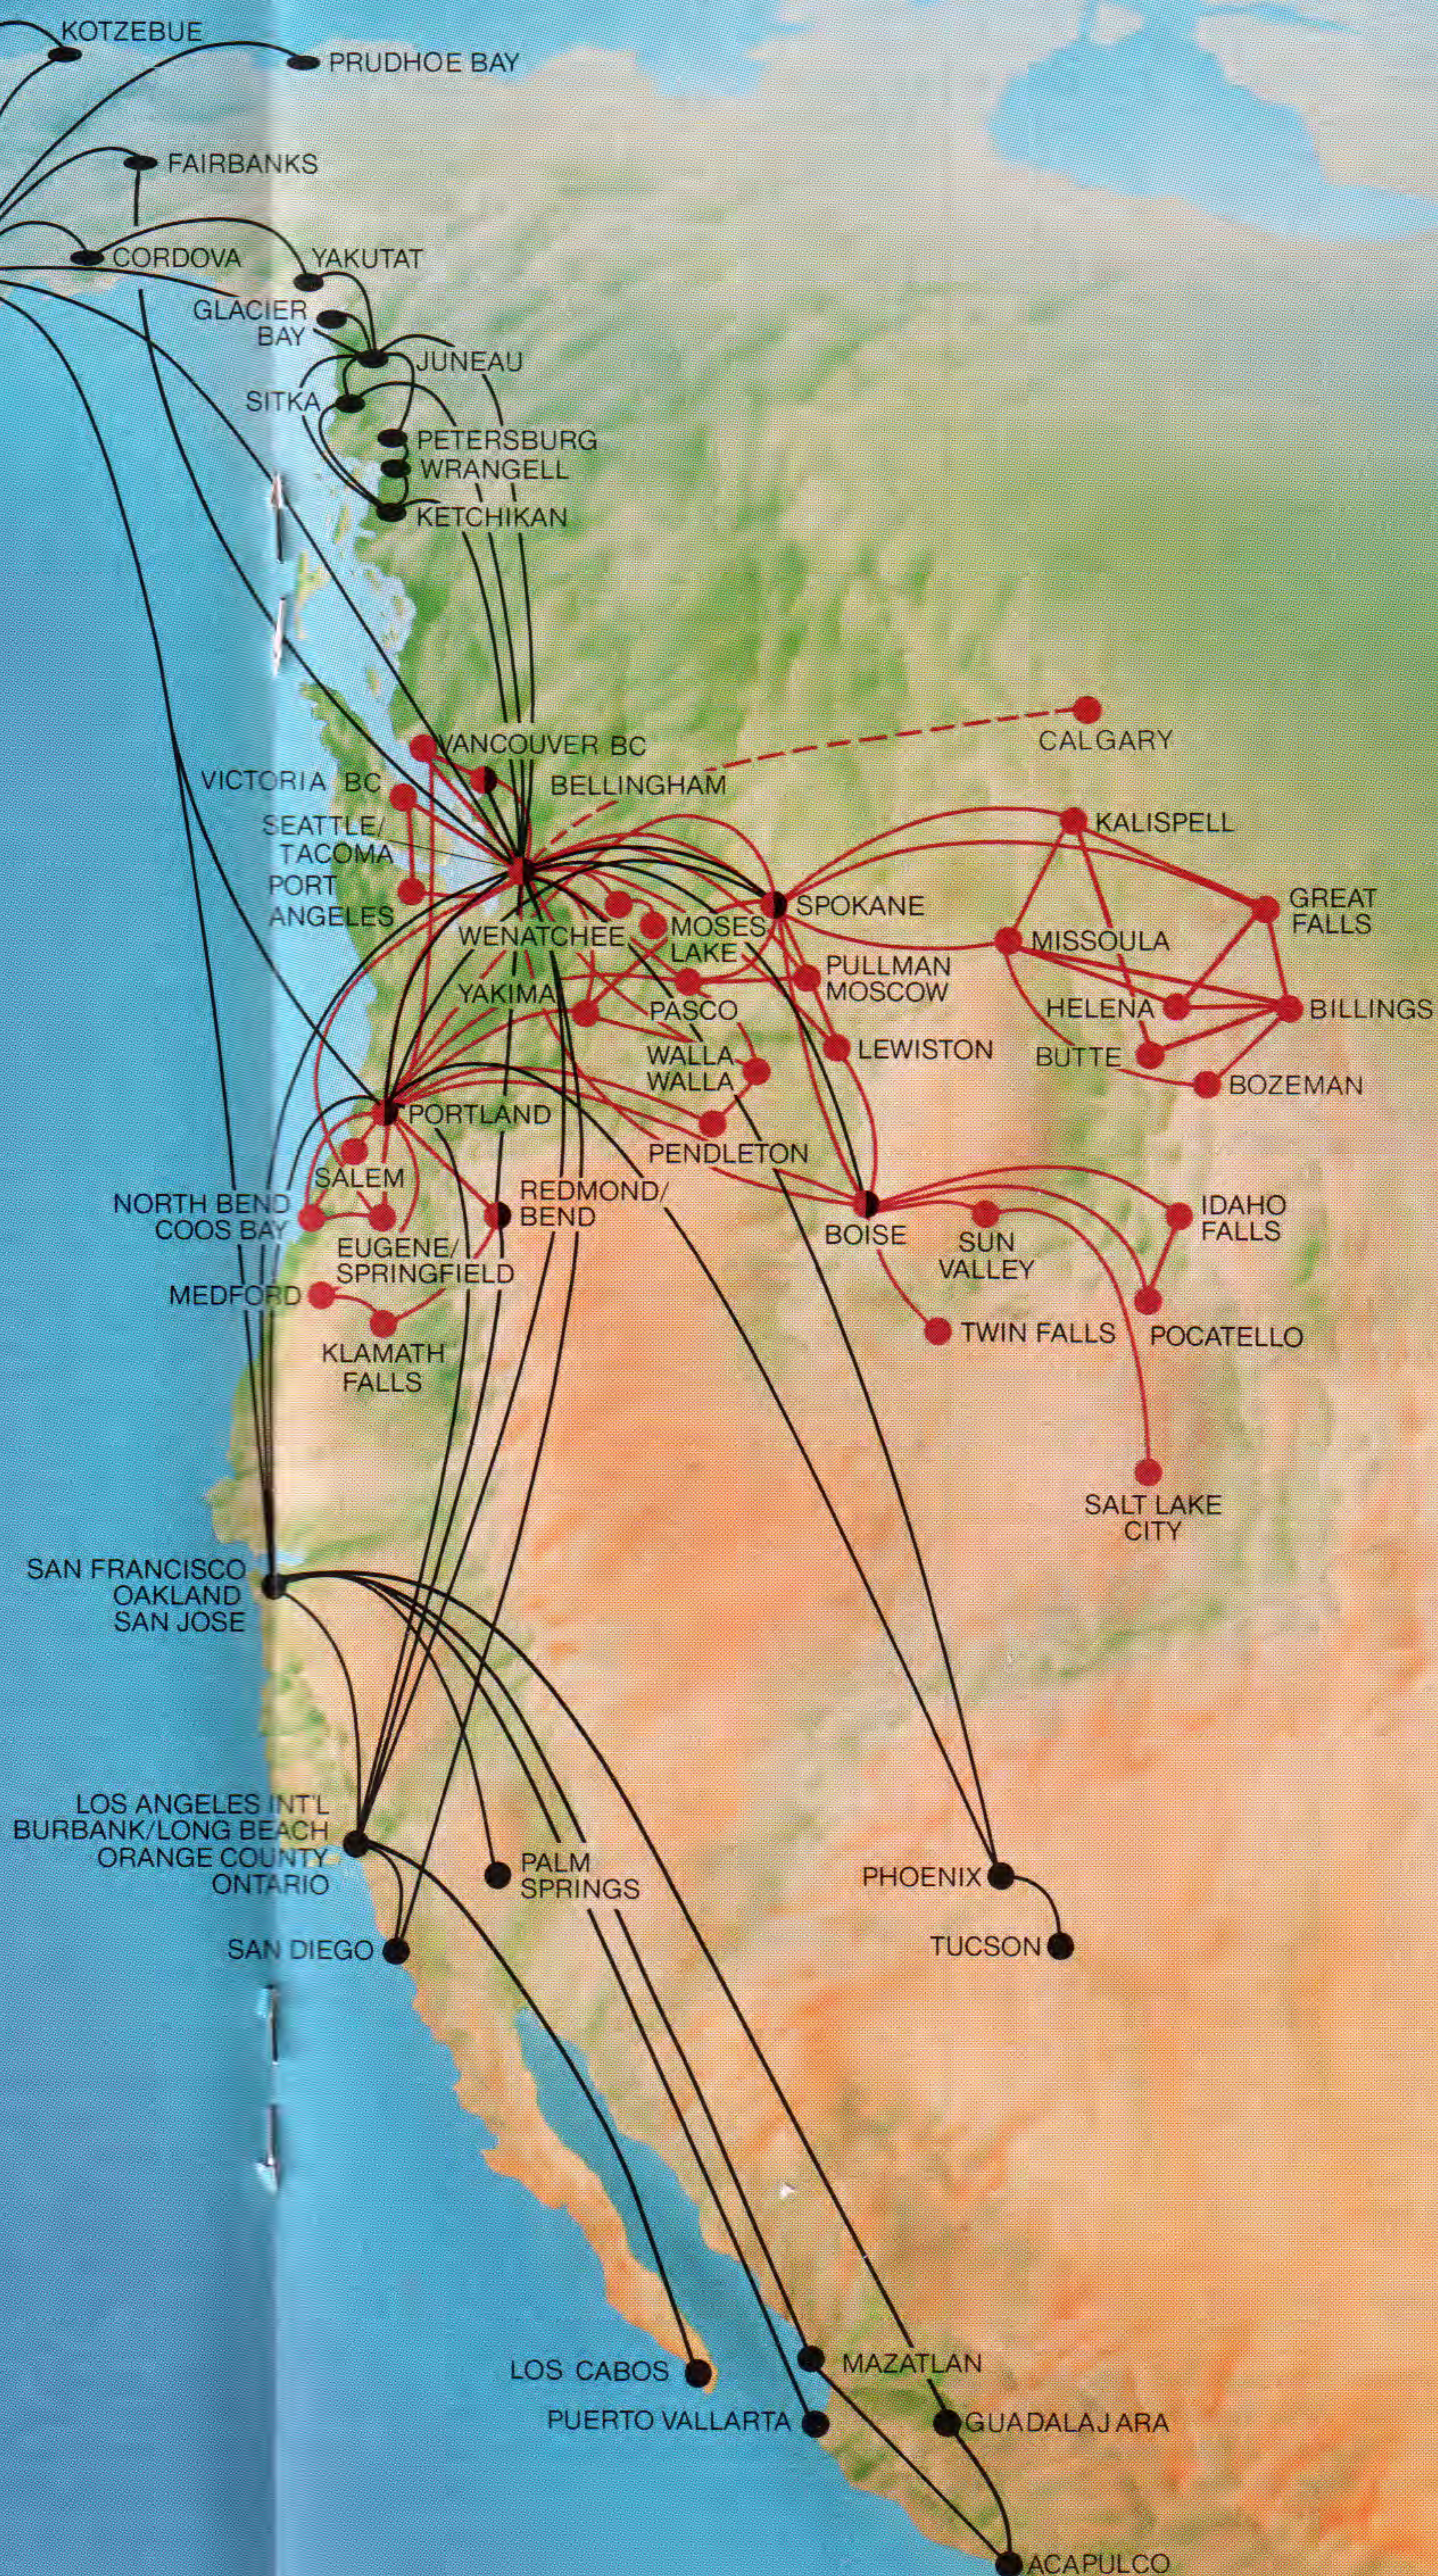

Alaska Airlines and Horizon Air Route System

— Alaska Airlines Routes

— Horizon Air Routes

● Cities jointly served by Alaska Airlines and Horizon Air

Alaska Airlines/American Airlines Interchange (through plane service) to Chicago, Dallas/Ft. Worth, Houston

Alaska Airlines Commuter Service within Alaska provided by MarkAir, Era, LAB, Temsco, and Bering Air.

Horizon Air nonstop service between Vancouver BC and Portland effective July 1, 1990, pending Canadian government approval.

Horizon Air service between Calgary and Seattle pending Canadian government approval.