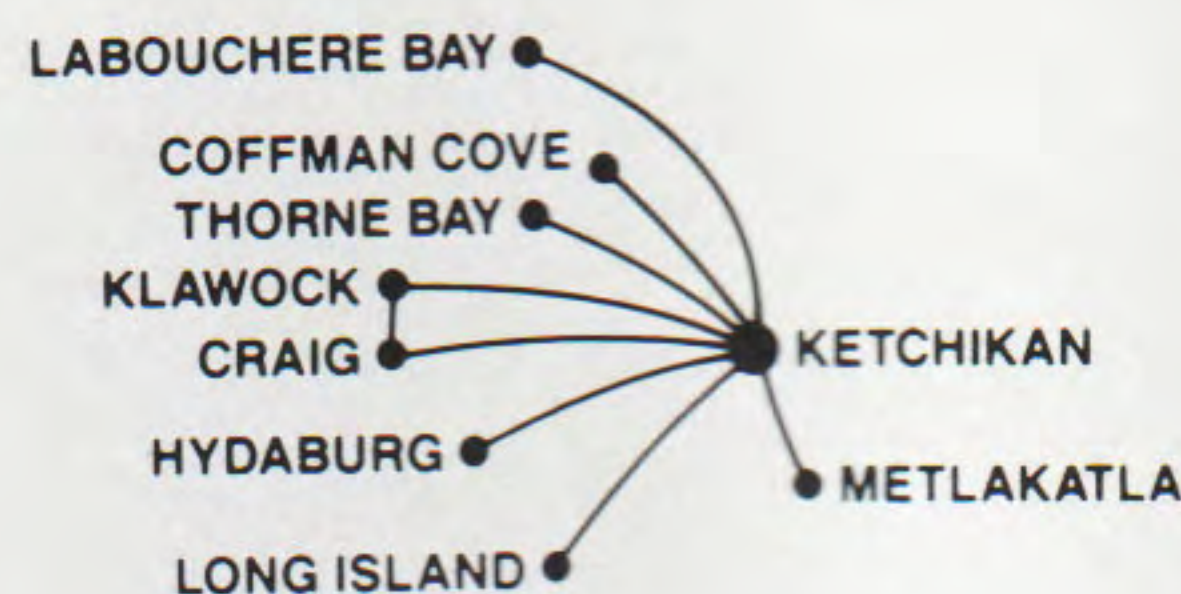

SYSTEM TIMETABLE

Alaska Airlines

EFFECTIVE JUNE 4, 1990
INCLUDES
HORIZON AIR

ALASKA AIRLINES COMMUTER SERVICE[®]

Flight numbers 4000 thru 4299
operated by MarkAir flying
Boeing 737 jets.

Flight numbers 4800 thru 4899
operated by Era Aviation

L.A.B. FLYING SERVICE, INC.

Flight numbers 4400 thru 4499
operated by L.A.B. Flying Service

Flight numbers 4500 thru 4599
operated by Temsco Airlines

Alaska Airlines and the carriers shown above cooperatively provide passenger and cargo service to points within Alaska, offering convenient flight schedules and competitive passenger fares and cargo rates.

Bering Air

Alaska Airlines commuter carriers Bering Air and Era Aviation also serve over 45 additional village communities from Bethel, Nome and Kotzebue, Alaska. Please refer to Alaska Airlines' Village Service Timetable for flight information.