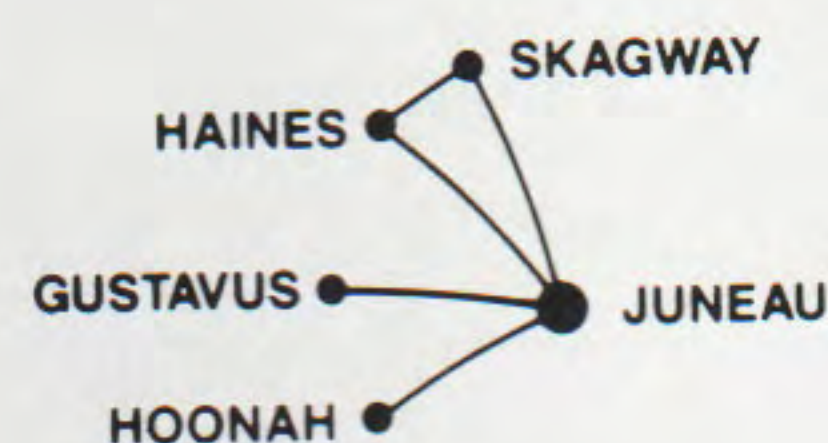

SYSTEM TIMETABLE

Alaska Airlines

EFFECTIVE JUNE 4, 1990
INCLUDES
HORIZON AIR

ALASKA AIRLINES COMMUTER SERVICE[®]

Flight numbers 4000 thru 4299
operated by MarkAir flying
Boeing 737 jets.

Flight numbers 4800 thru 4899
operated by Era Aviation

L.A.B. FLYING SERVICE, INC.

Flight numbers 4400 thru 4499
operated by L.A.B. Flying Service

Flight numbers 4500 thru 4599
operated by Temsco Airlines

Alaska Airlines and the carriers shown above cooperatively provide passenger and cargo service to points within Alaska, offering convenient flight schedules and competitive passenger fares and cargo rates.