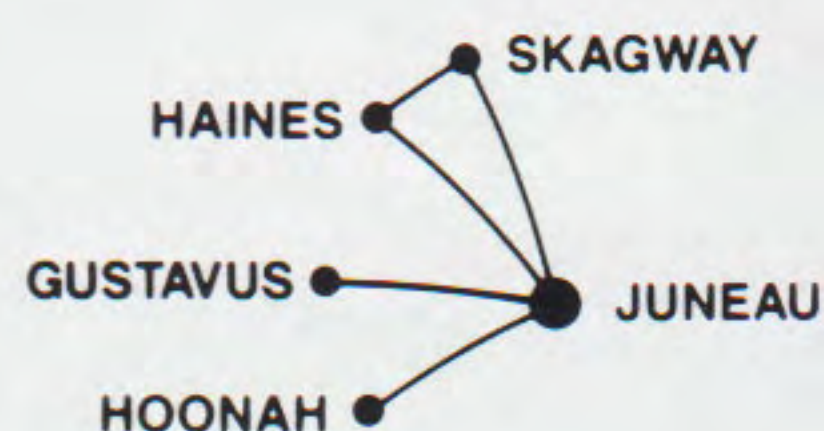

# Alaska Airlines

EFFECTIVE JULY 1, 1990  
INCLUDES  
HORIZON AIR

## ALASKA AIRLINES COMMUTER SERVICE<sup>®</sup>

Flight numbers 4000 thru 4299  
operated by MarkAir flying  
Boeing 737 jets.

Flight numbers 4800 thru 4899  
operated by Era Aviation

Flight numbers 4400 thru 4499  
operated by L.A.B. Flying Service

Flight numbers 4500 thru 4599  
operated by Temsco Airlines

Alaska Airlines and the carriers shown above cooperatively provide passenger and cargo service to points within Alaska, offering convenient flight schedules and competitive passenger fares and cargo rates.