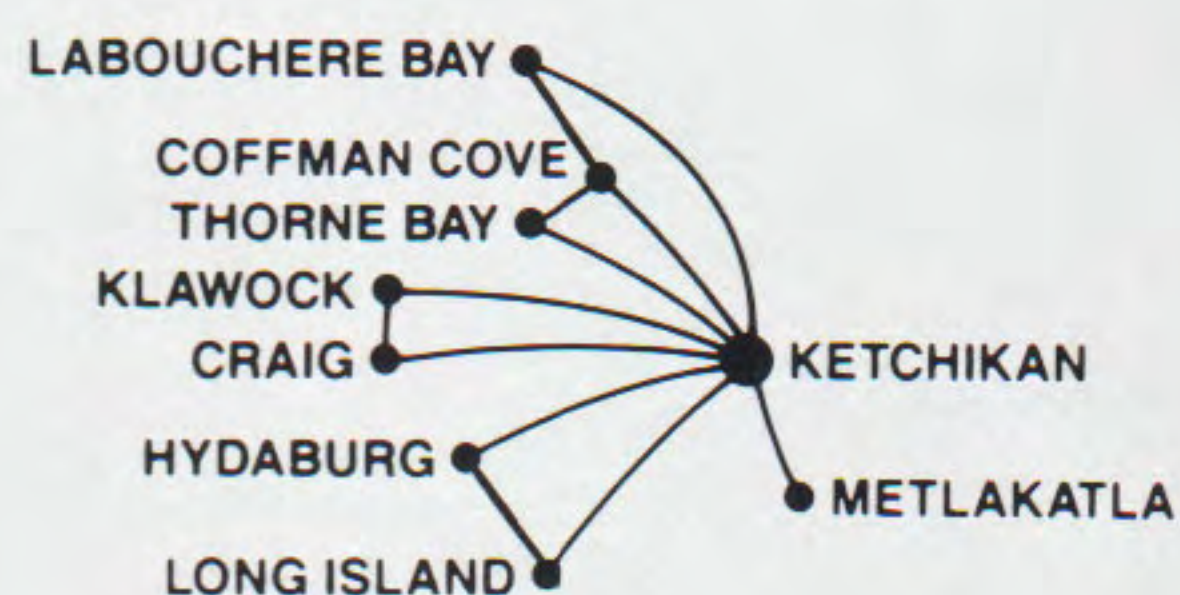

# Alaska Airlines

EFFECTIVE JULY 1, 1990  
INCLUDES  
HORIZON AIR

## ALASKA AIRLINES COMMUTER SERVICE<sup>®</sup>

Flight numbers 4000 thru 4299  
operated by MarkAir flying  
Boeing 737 jets.

Flight numbers 4800 thru 4899  
operated by Era Aviation

Flight numbers 4400 thru 4499  
operated by L.A.B. Flying Service

Flight numbers 4500 thru 4599  
operated by Temsco Airlines

Alaska Airlines and the carriers shown above cooperatively provide passenger and cargo service to points within Alaska, offering convenient flight schedules and competitive passenger fares and cargo rates.

Alaska Airlines commuter carriers Bering Air and Era Aviation also serve over 45 additional village communities from Bethel, Nome and Kotzebue, Alaska. Please refer to Alaska Airlines' Village Service Timetable for flight information.