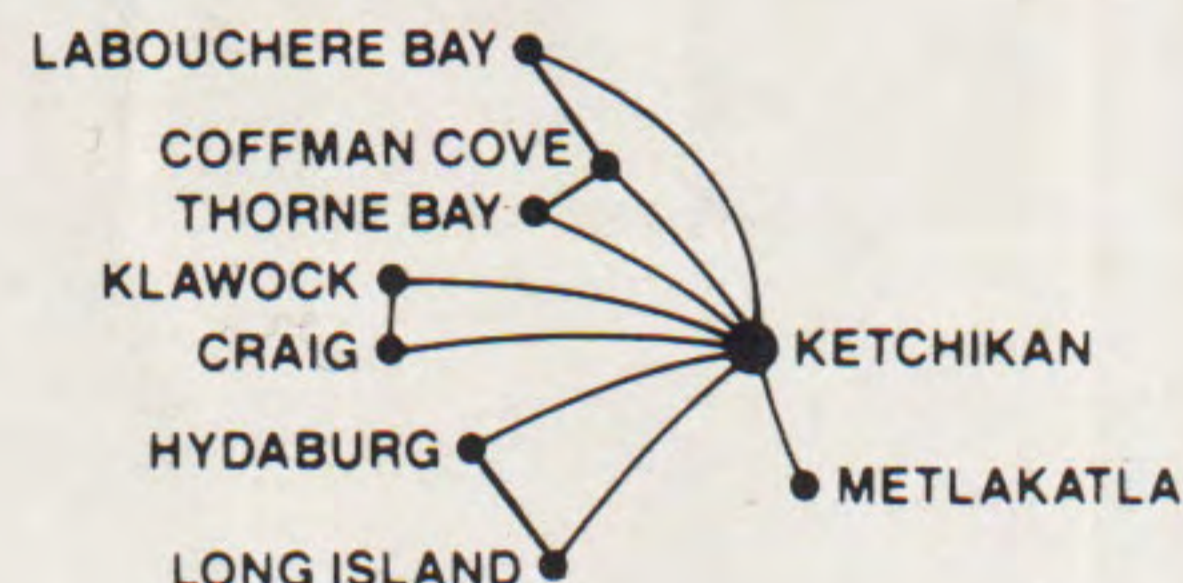

Alaska Airlines

MILEAGE PLAN

SYSTEM TIMETABLE

Alaska Airlines

Effective Oct. 27 Through Nov. 30, 1991

Includes

Horizon Air

Alaska Airlines Vacations to Mexico.

ALASKA AIRLINES COMMUTER SERVICE[®]

Flight numbers 4000 thru 4299
operated by MarkAir flying
Boeing 737 jets.

Flight numbers 4800 thru 4899
operated by Era Aviation

L.A.B. FLYING SERVICE, INC.

Flight numbers 4400 thru 4499
operated by L.A.B. Flying Service

Flight numbers 4500 thru 4599
operated by Temsco Airlines

Alaska Airlines and the carriers shown above cooperatively provide passenger and cargo service to points within Alaska, offering convenient flight schedules and competitive passenger fares and cargo rates.

Bering Air

Alaska Airlines commuter carriers Bering Air and Era Aviation also serve over 45 additional village communities from Bethel, Nome and Kotzebue, Alaska.

Convenient connecting flights operated by the following carriers are also displayed in this timetable. Reservations on these carriers can be obtained by calling Alaska Airlines toll free at (800) 426-0333.