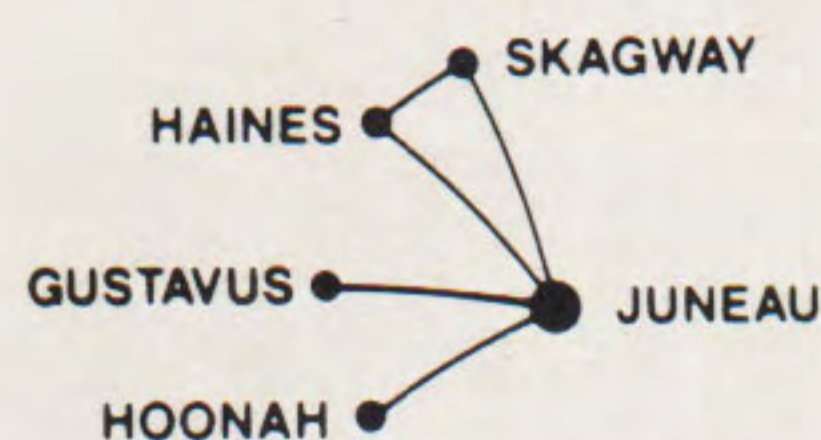

Alaska Airlines

MILEAGE PLAN

SYSTEM TIMETABLE

Alaska Airlines

Effective Oct. 27 Through Nov. 30, 1991

Includes

Horizon Air

Alaska Airlines Vacations to Mexico.

ALASKA AIRLINES COMMUTER SERVICE[®]

Flight numbers 4000 thru 4299
operated by MarkAir flying
Boeing 737 jets.

Flight numbers 4800 thru 4899
operated by Era Aviation

L.A.B. FLYING SERVICE, INC.

Flight numbers 4400 thru 4499
operated by L.A.B. Flying Service

Flight numbers 4500 thru 4599
operated by Temsco Airlines

Alaska Airlines and the carriers shown above cooperatively provide passenger and cargo service to points within Alaska, offering convenient flight schedules and competitive passenger fares and cargo rates.