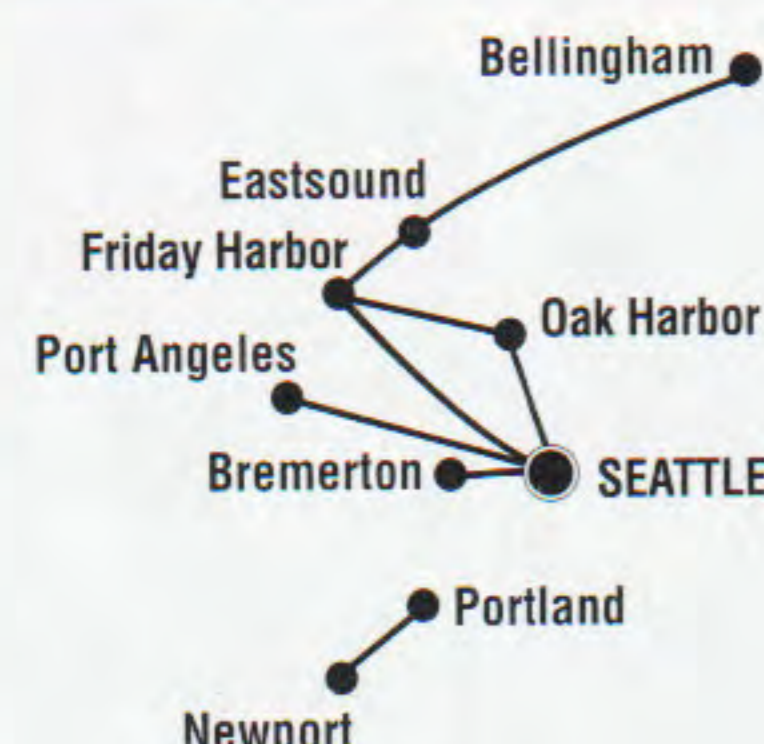

Trans States Airlines, Inc.

(dba US Airways Express)

Era

Era Aviation

Flight numbers 4800-4999 operated by Era Aviation.

PENAIR

The Spirit of Alaska

Harbor Air

Flight numbers 4500-4599 operated by Harbor Airlines.

Reeve Aleutian Airways, Inc.

How to Read This Timetable

	Departure Time	Arrival Time	Flight Number	Days of Operation	Number of stops	Meal(s) Served	Mileage Plan miles earned one way*
	Leave	Arrive	Flight	Freq	Stops	M	MP
Originating City	From ANCHORAGE (ANC) (Cont.)						
Destination City	To KETCHIKAN (KTN) 776						
	7:56a	12:06p	62	Daily	2	B	
	12:08p	4:47p	64	Daily	3	L	