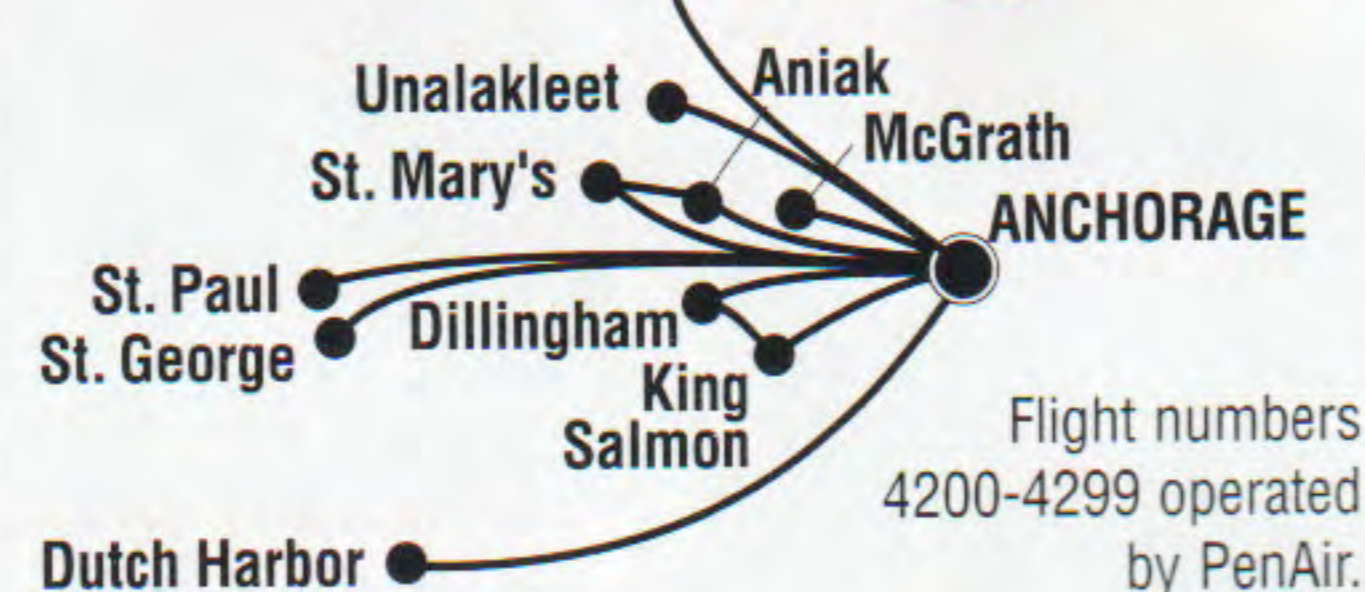

Trans States Airlines, Inc.

(dba US Airways Express)

Era

Era Aviation

Flight numbers 4800-4999 operated by Era Aviation.

PENAIR

The Spirit of Alaska

Harbor Air