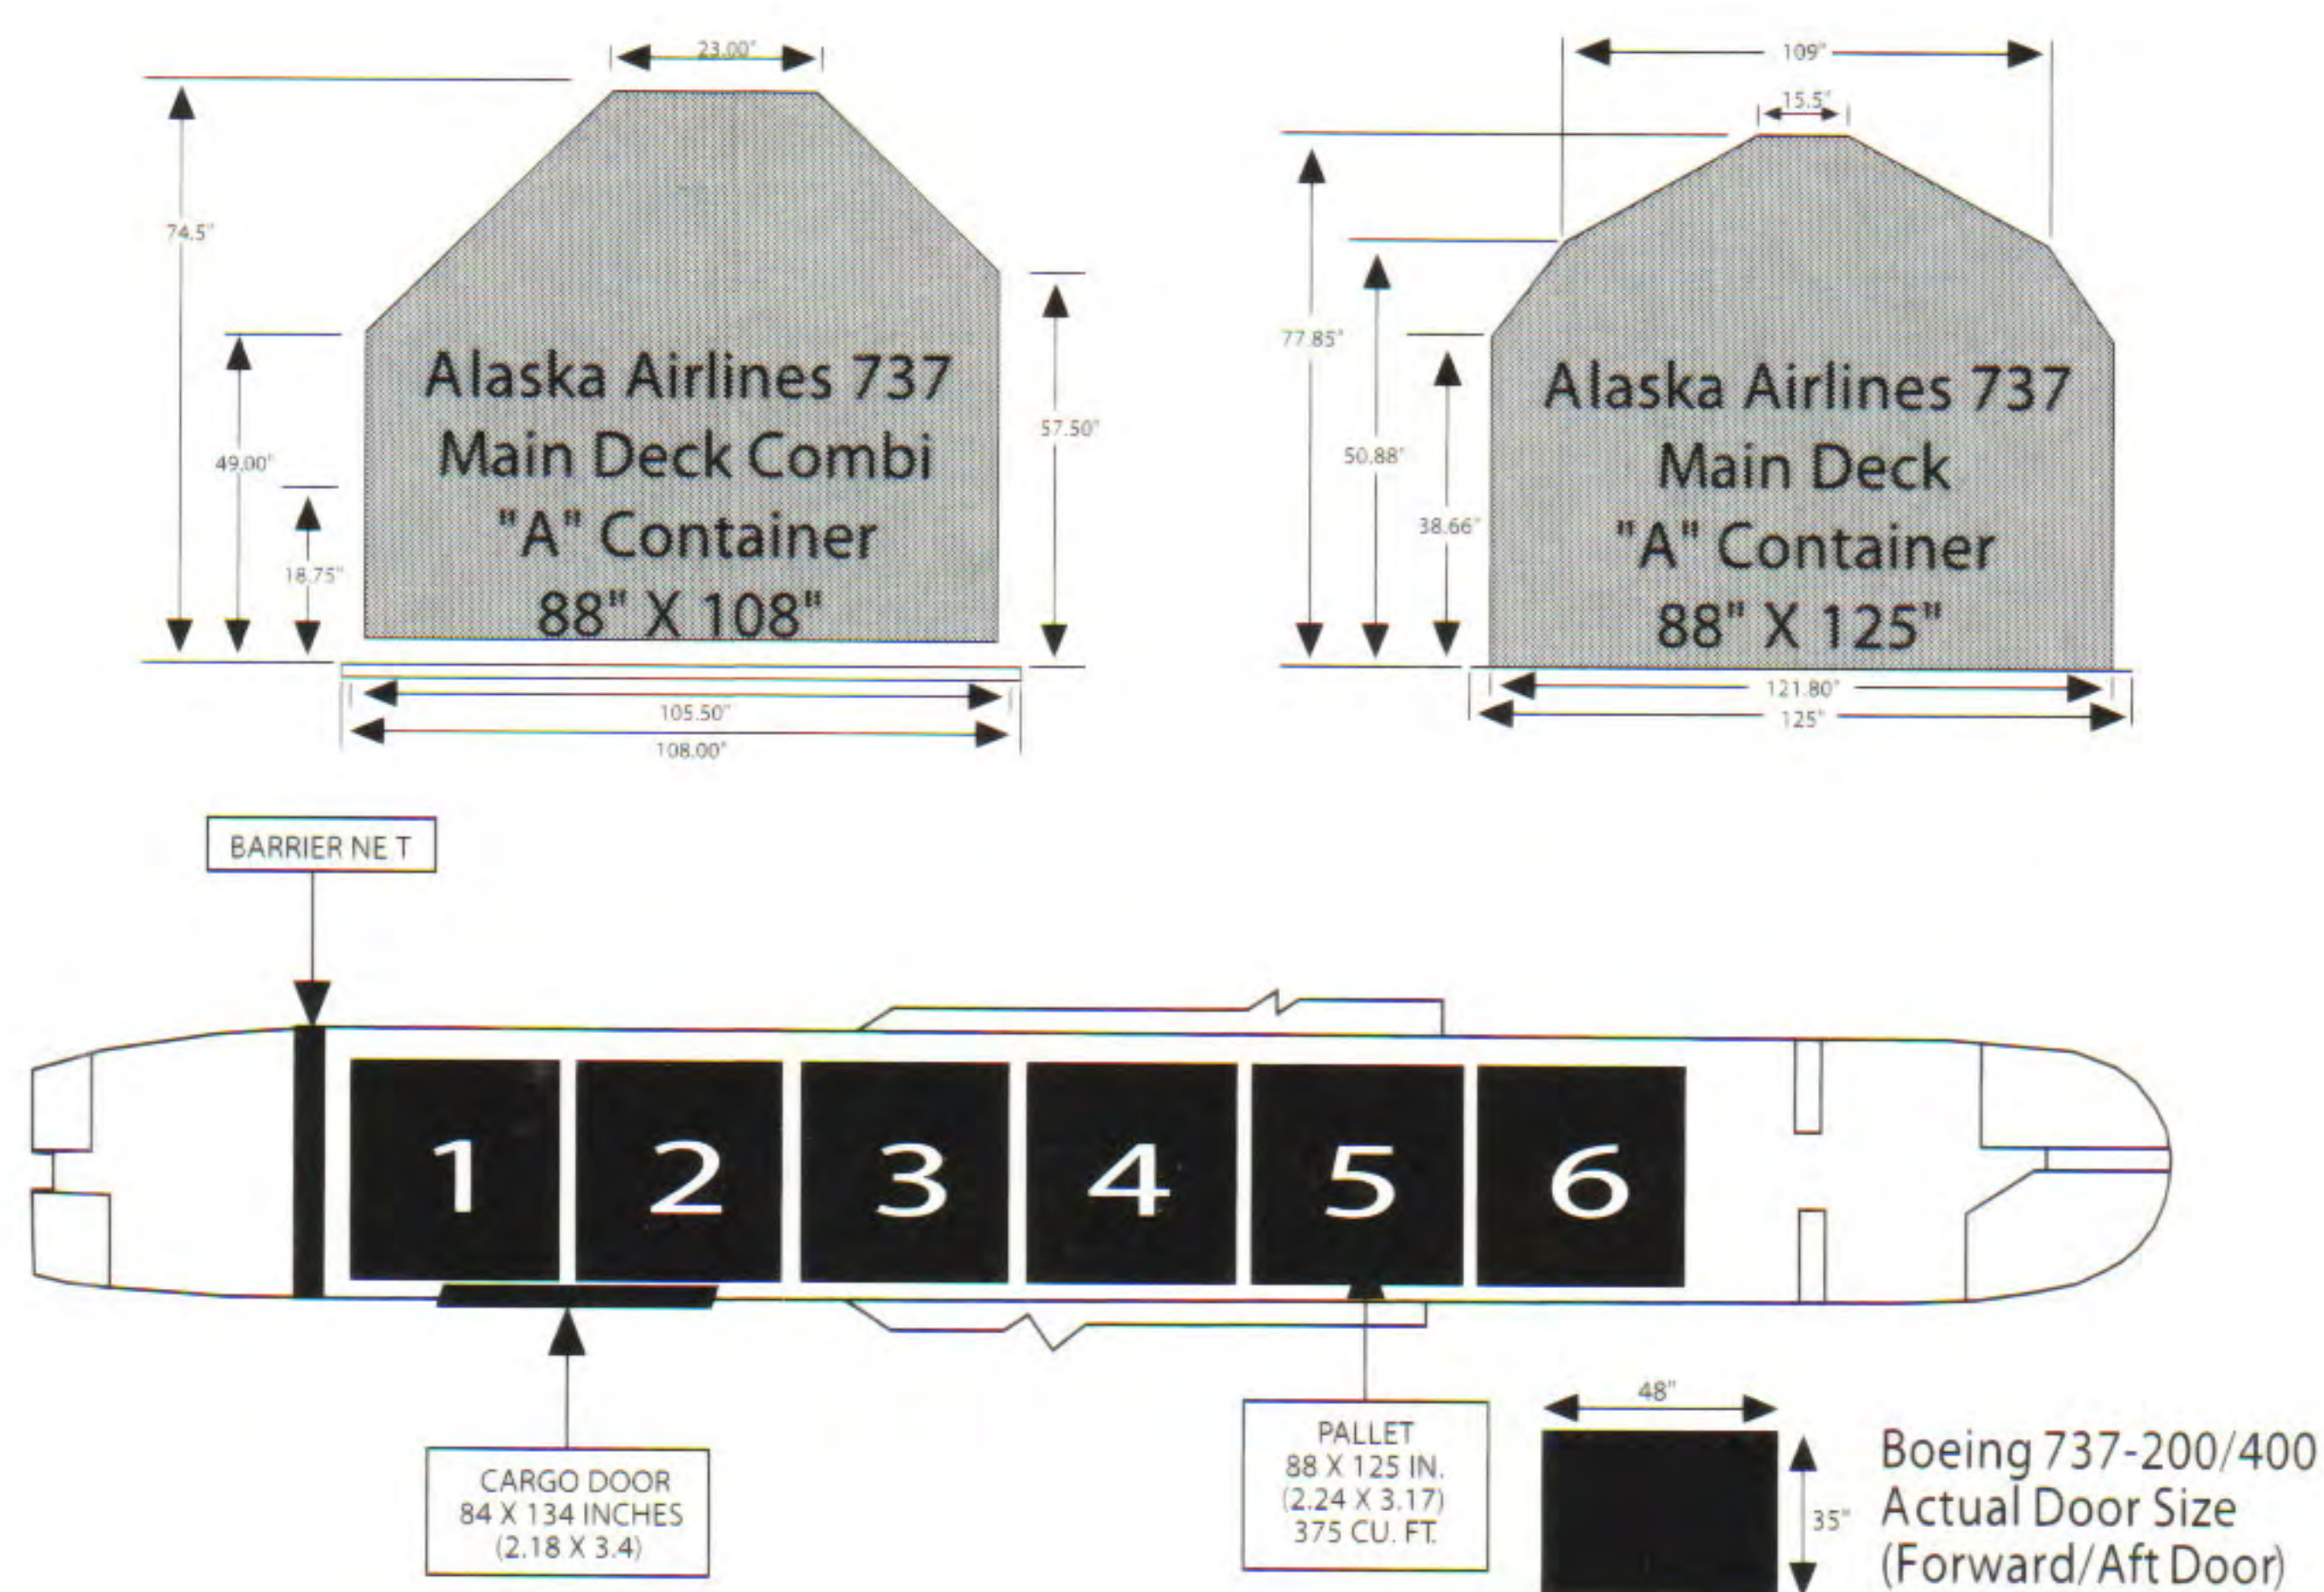

FREIGHTER SCHEDULE

Effective October 29, 2000 - February 10, 2001

Anchorage, AK/ANC					Seattle, WA/SEA				
Dep	Arr	Flt	Freq	Stops	Dep	Arr	Flt	Freq	Stops
<u>Juneau, AK</u>					<u>Anchorage, AK</u>				
1:16a	2:52a	882	245	0	9:56a	12:31a	899	5	0
1:03a	2:39a	880	3	0	9:56a	12:31a	897	134	0
8:54p	10:30p	884	7	0	1:21a	3:53a	893	X17	0
<u>Seattle, WA</u>					3:11a	5:42a	895	1	0
8:12p	12:36a	892	X67	0	2:00a	4:31a	895	467	0
9:13p	1:34a	894	246	0	3:17a	5:45a	895	467	0
10:17p	2:32a	894	35	0	2:19a	4:50a	895	357	0
10:08p	2:29a	894	246	0 Nov 28,	3:17a	5:45a	895	46	0
9:13p	1:34a	894	246	0 Jan 2	3:14a	5:45a	895	357	0 Nov 29,
2:35a	6:58a	896	6	0	2:19a	4:50a	895	357	0 Dec 31,
<u>Juneau, AK/JNU</u>					3:17a	5:45a	895	146	0 Jan 22,
Dep	Arr	Flt	Freq	Stops					
<u>Anchorage, AK</u>									
3:19a	5:00a	881	3	0					
<u>Seattle, WA</u>									
3:32a	6:46a	882	245	0					
11:10p	2:26a	884	7	0					

Air Cargo
Alaska Airlines

1-800-2ALASKA www.alaskaair.com