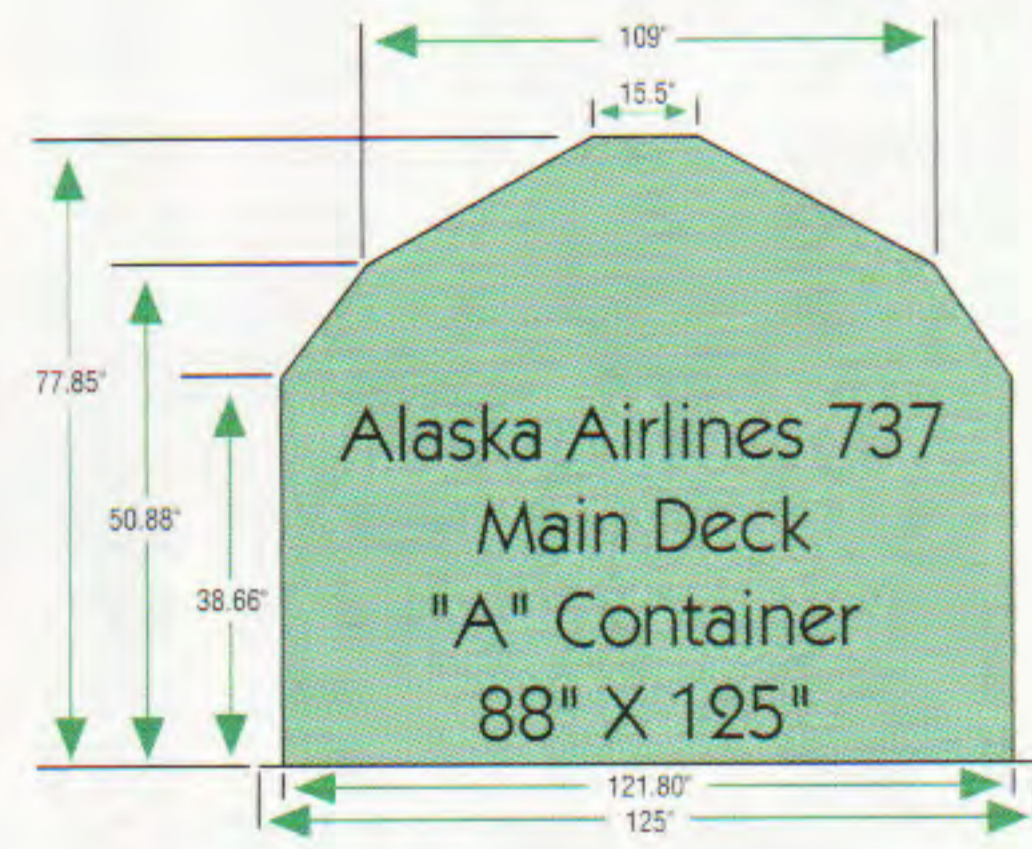

FREIGHTER SCHEDULE

Effective February 11, 2001 - April 27, 2001

Anchorage, AK/ANC						Juneau, AK/JNU					
Dep	Arr	Flt	Freq	Stops		Dep	Arr	Flt	Freq	Stops	
<u>Dillingham, AK</u>						<u>Seattle, WA</u>					
8:12p	9:11p	836	26	0		3:40a	6:55a	882	2345	0	
8:12p	9:42p	4234	4	0		11:09p	2:24a	884	7	0	
<u>Juneau, AK</u>						<u>King Salmon, AK / AKN</u>					
1:26a	3:00a	882	2345	0		Dep	Arr	Flt	Freq	Stops	
8:55p	10:29p	884	7	0		<u>Anchorage, AK</u>					
<u>Nome, AK</u>						10:38p	11:37p	836	26	0	
2:18 a	3:46a	853	5	0		11:12p	12:32a	4234	4	0	
<u>King Salmon, AK</u>						<u>Kotzebue, AK / OTZ</u>					
8:12p	10:08p	836	26	1		Dep	Arr	Flt	Freq	Stops	
8:12p	10:42p	4234	4	1		<u>Anchorage, AK</u>					
<u>Kotzebue, AK</u>						12:06a	1:33a	852	5	0	
10:02p	11:31p	859	4	0		<u>Nome, AK / OME</u>					
<u>Seattle, WA</u>						Dep	Arr	Flt	Freq	Stops	
1:26a	6:55a	882	2345	1		<u>Anchorage, AK</u>					
1:20a	5:45a	896	6	0		4:21a	5:45a	850	5	0	
8:15p	12:40a	892	456	0		<u>Seattle, WA/SEA</u>					
8:54p	2:26a	884	7	1		Dep	Arr	Flt	Freq	Stops	
<u>Dillingham, AK / DLG</u>						<u>Anchorage, AK</u>					
Dep	Arr	Flt	Freq	Stops		1:25a	4:04a	893	567	0	
9:41p	11:37p	836	26	1		2:01a	4:37a	895	2345	0	
10:12p	12:32a	4234	4	1		3:09a	5:44a	897	1	0	
						9:56p	12:35a	899	5	0