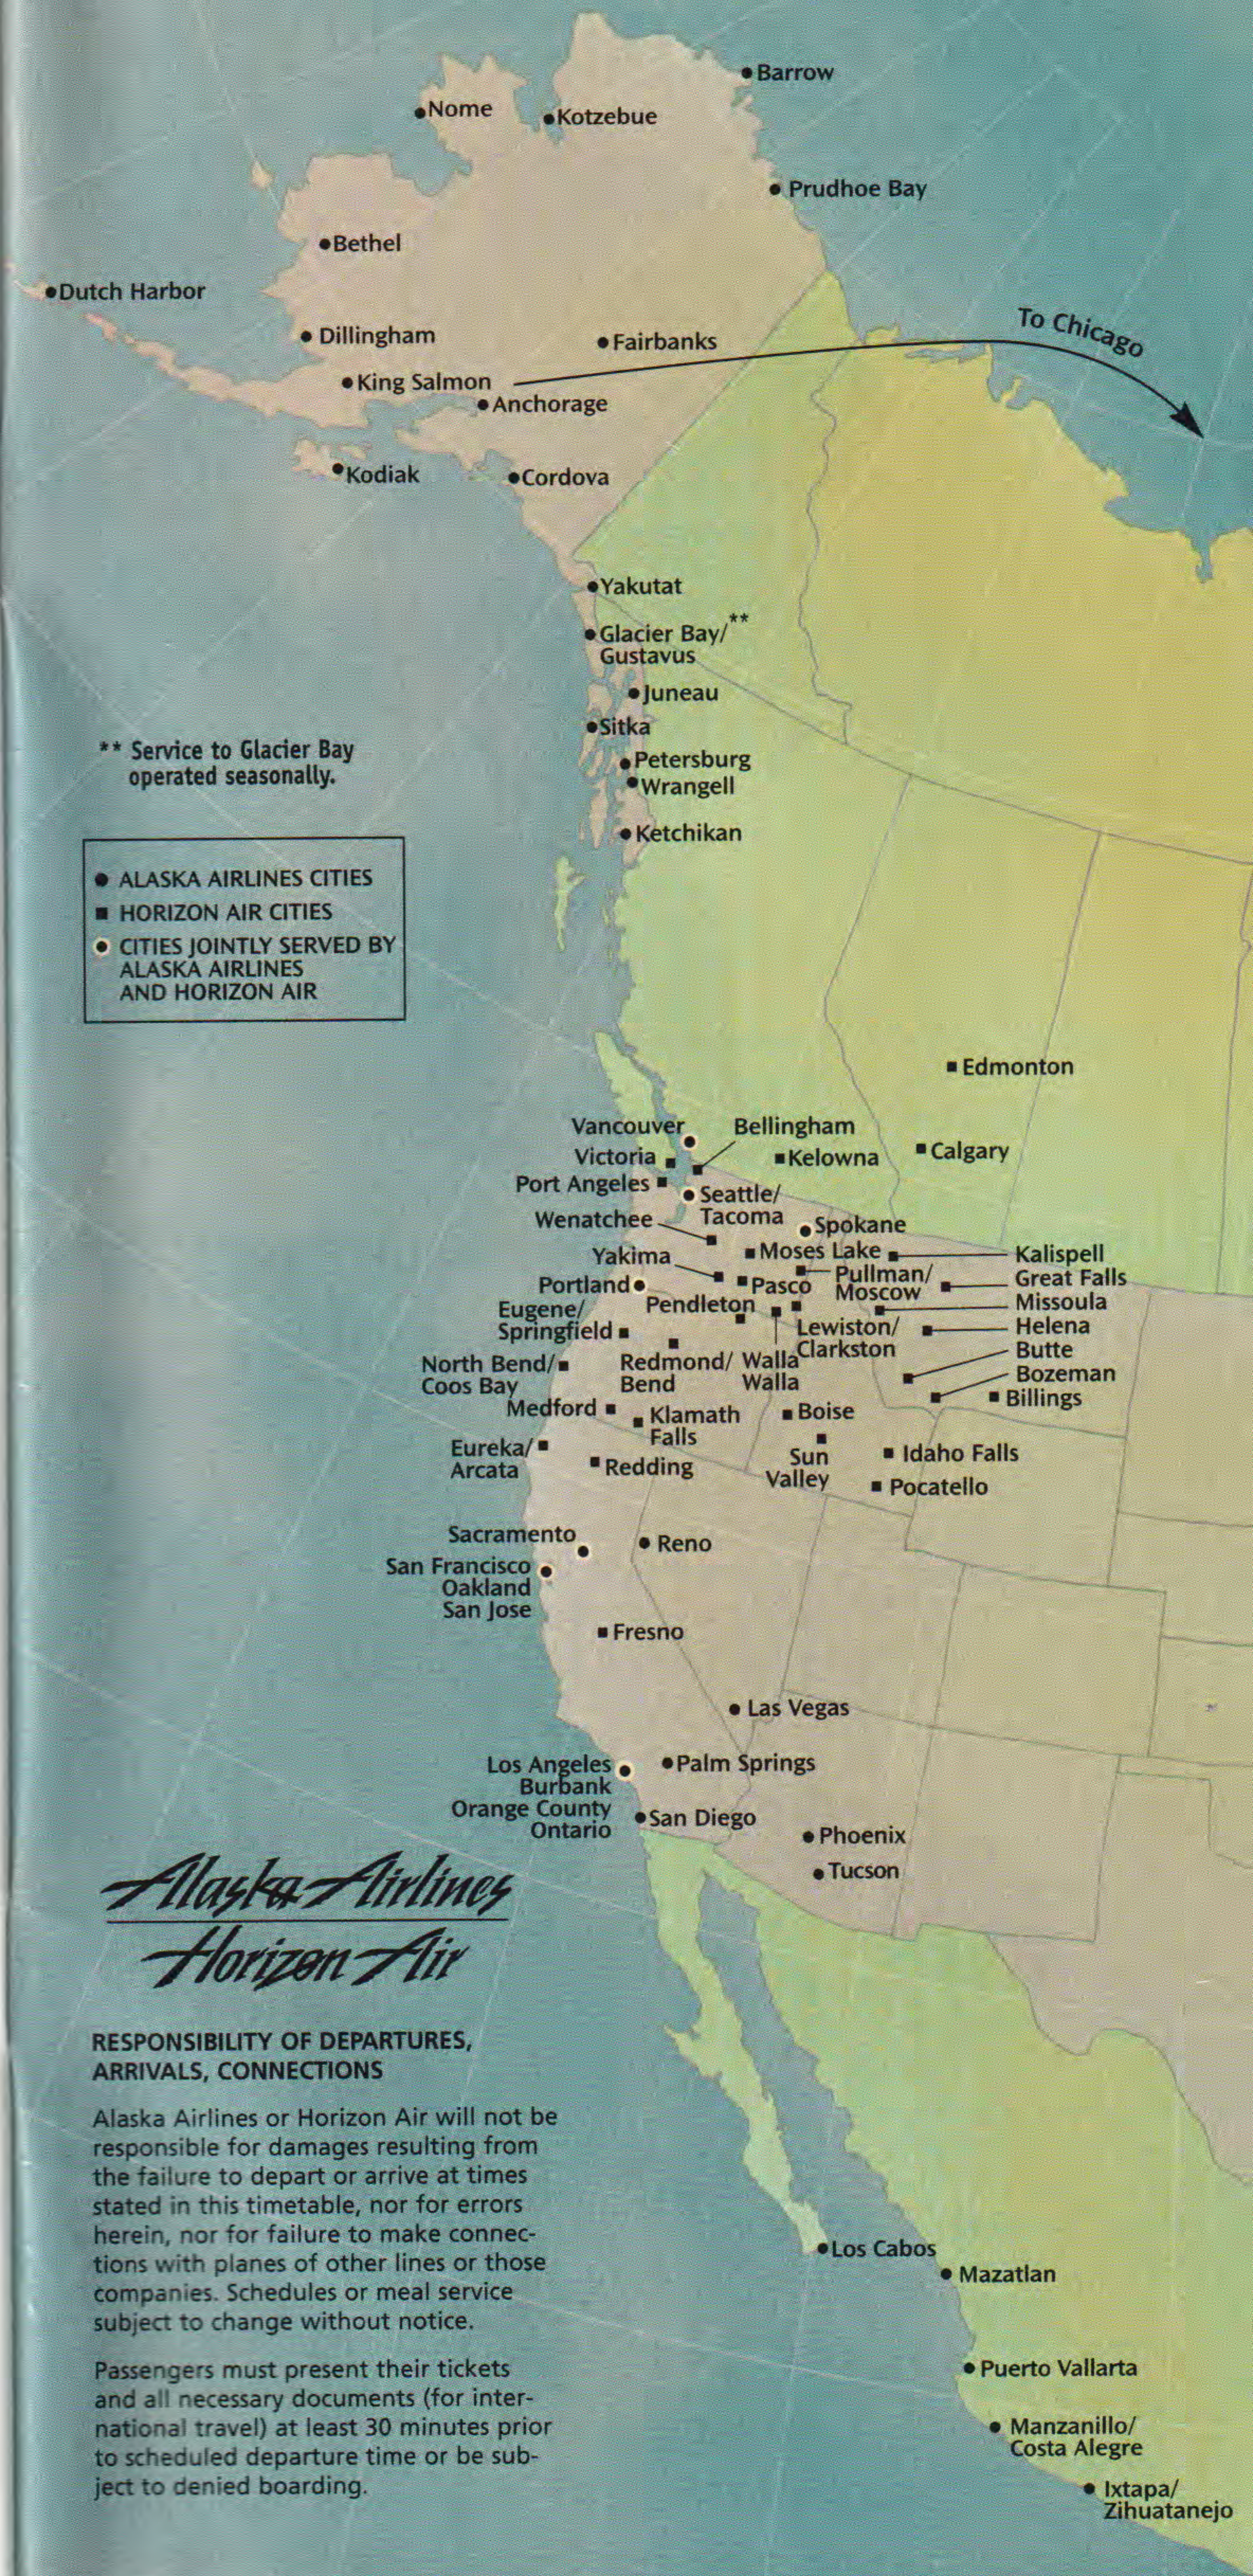

Alaska Airlines
Horizon Air

RESPONSIBILITY OF DEPARTURES, ARRIVALS, CONNECTIONS

Alaska Airlines or Horizon Air will not be responsible for damages resulting from the failure to depart or arrive at times stated in this timetable, nor for errors herein, nor for failure to make connections with planes of other lines or those companies. Schedules or meal service subject to change without notice.

Passengers must present their tickets and all necessary documents (for international travel) at least 30 minutes prior to scheduled departure time or be subject to denied boarding.