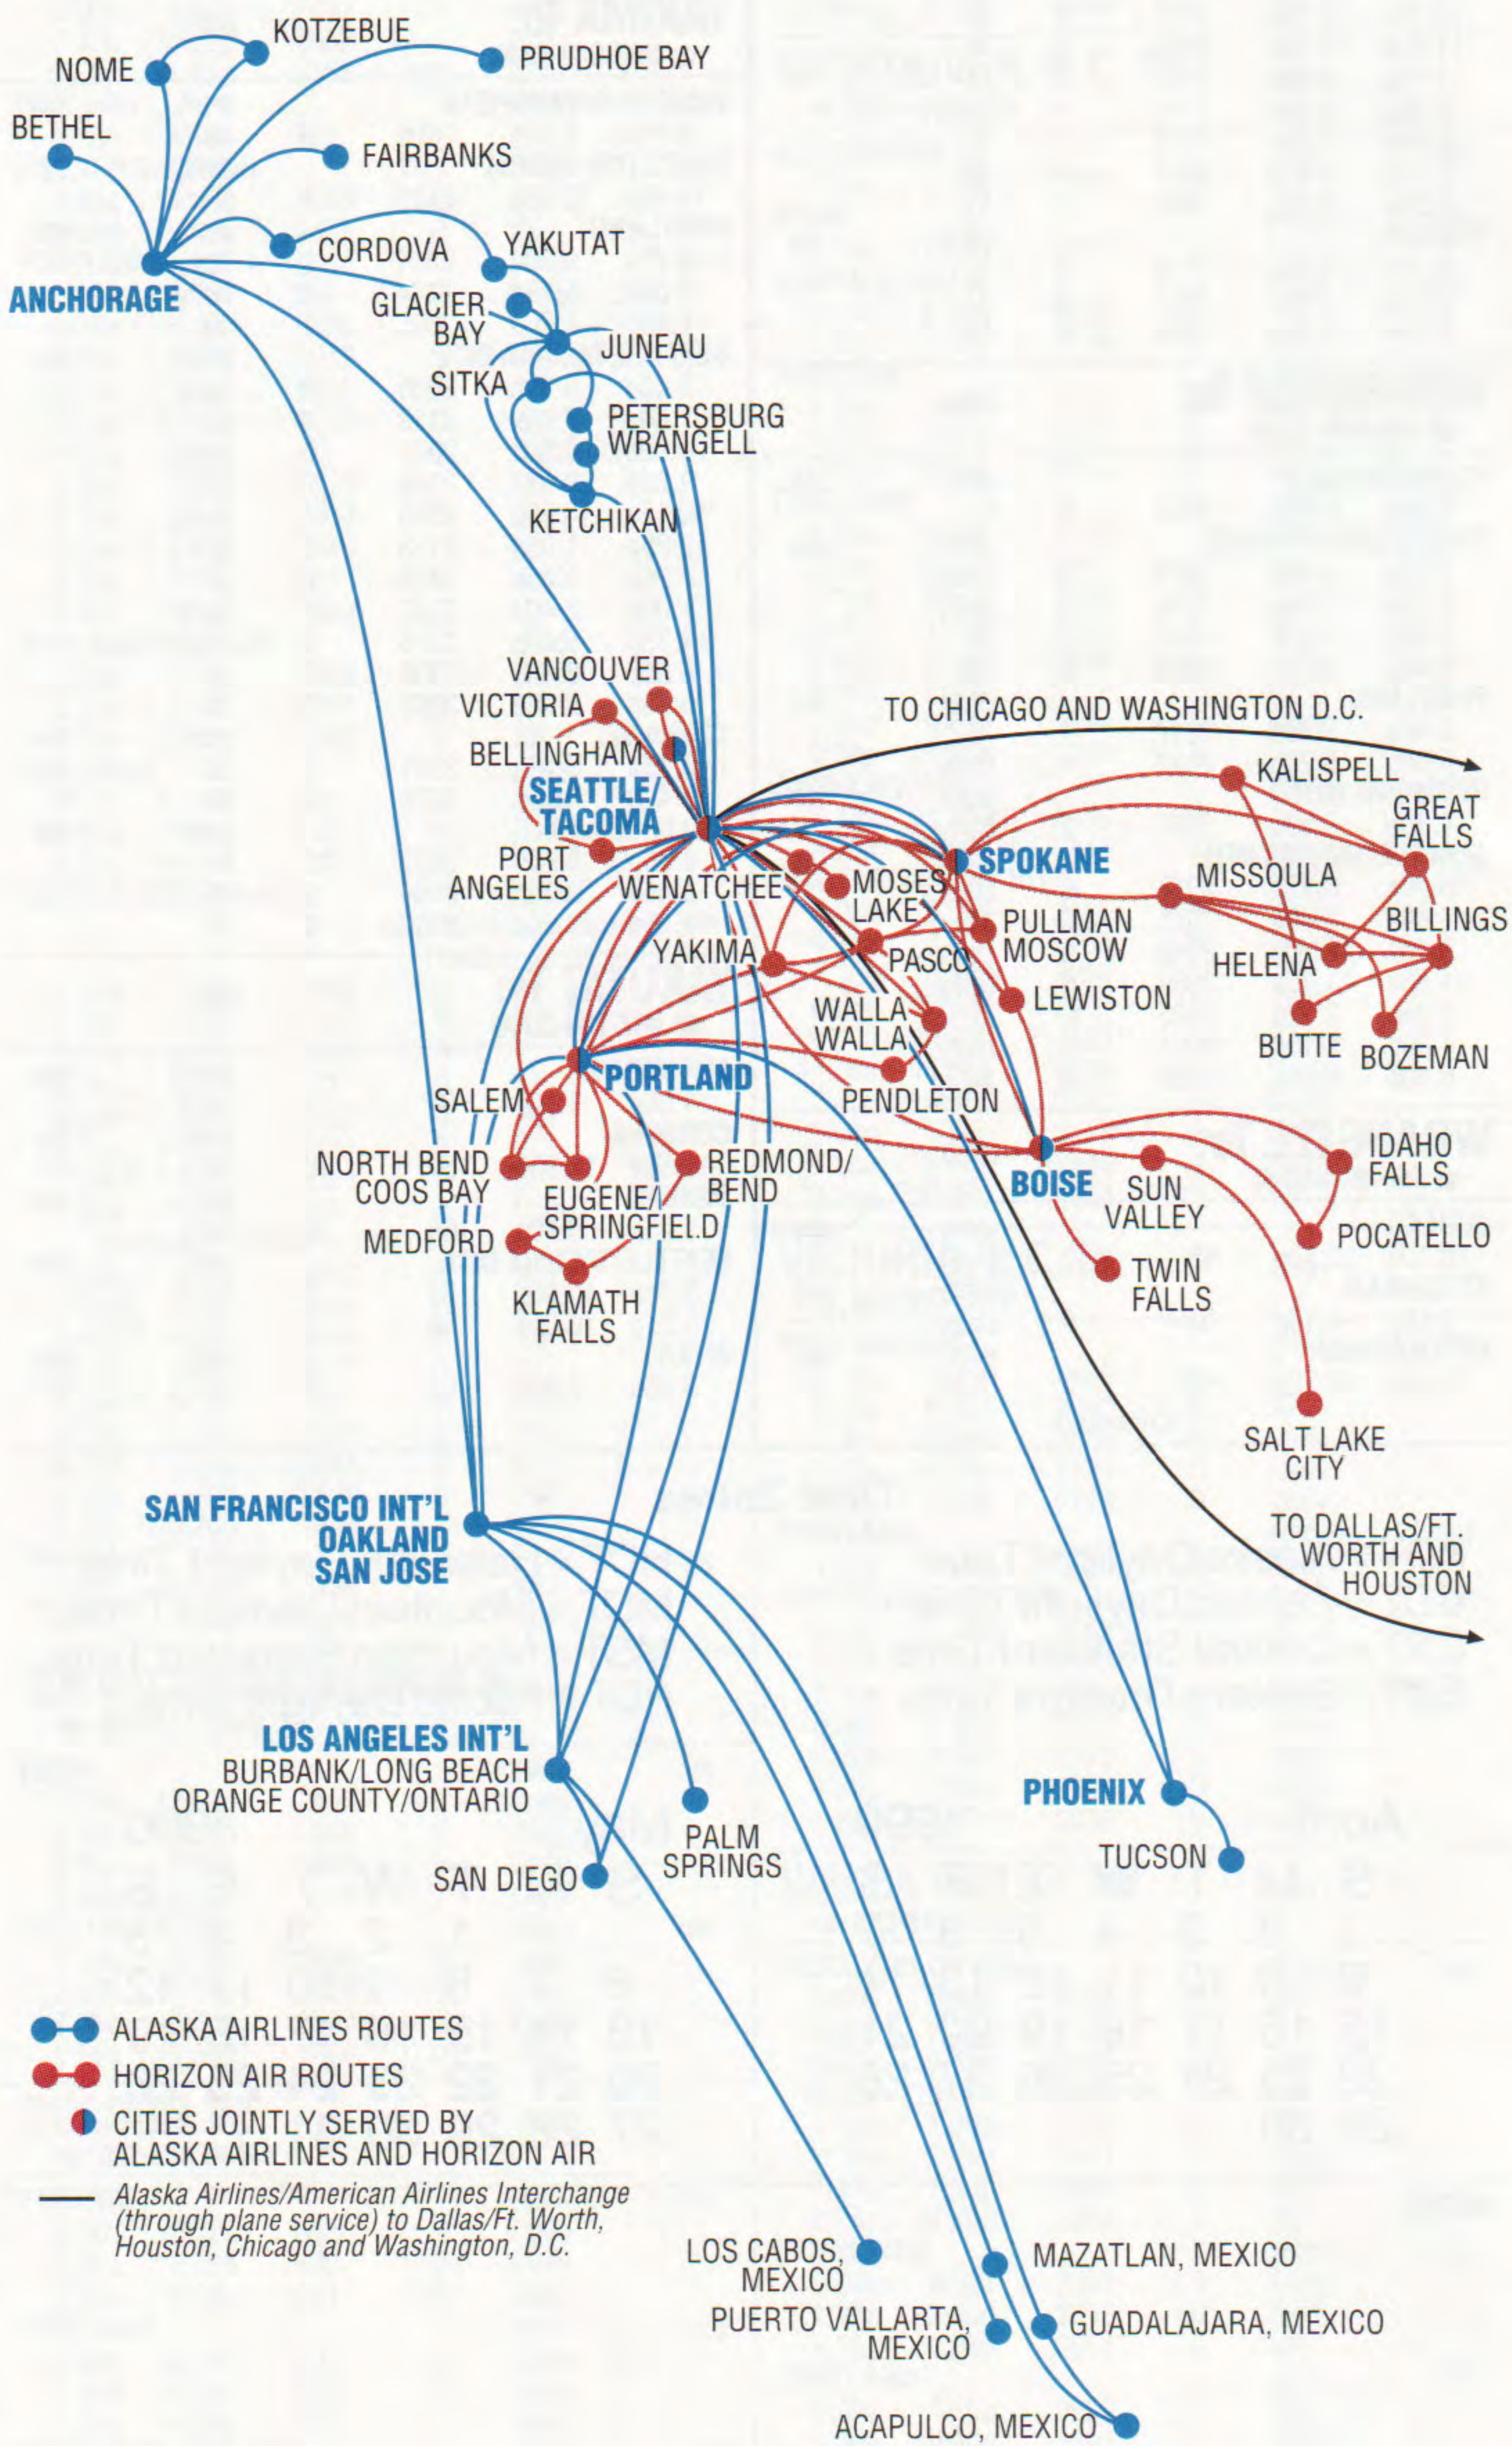

Alaska Airlines / Horizon Air

Alaska Airlines

EFFECTIVE APRIL 1, 1990

INCLUDES HORIZON AIR