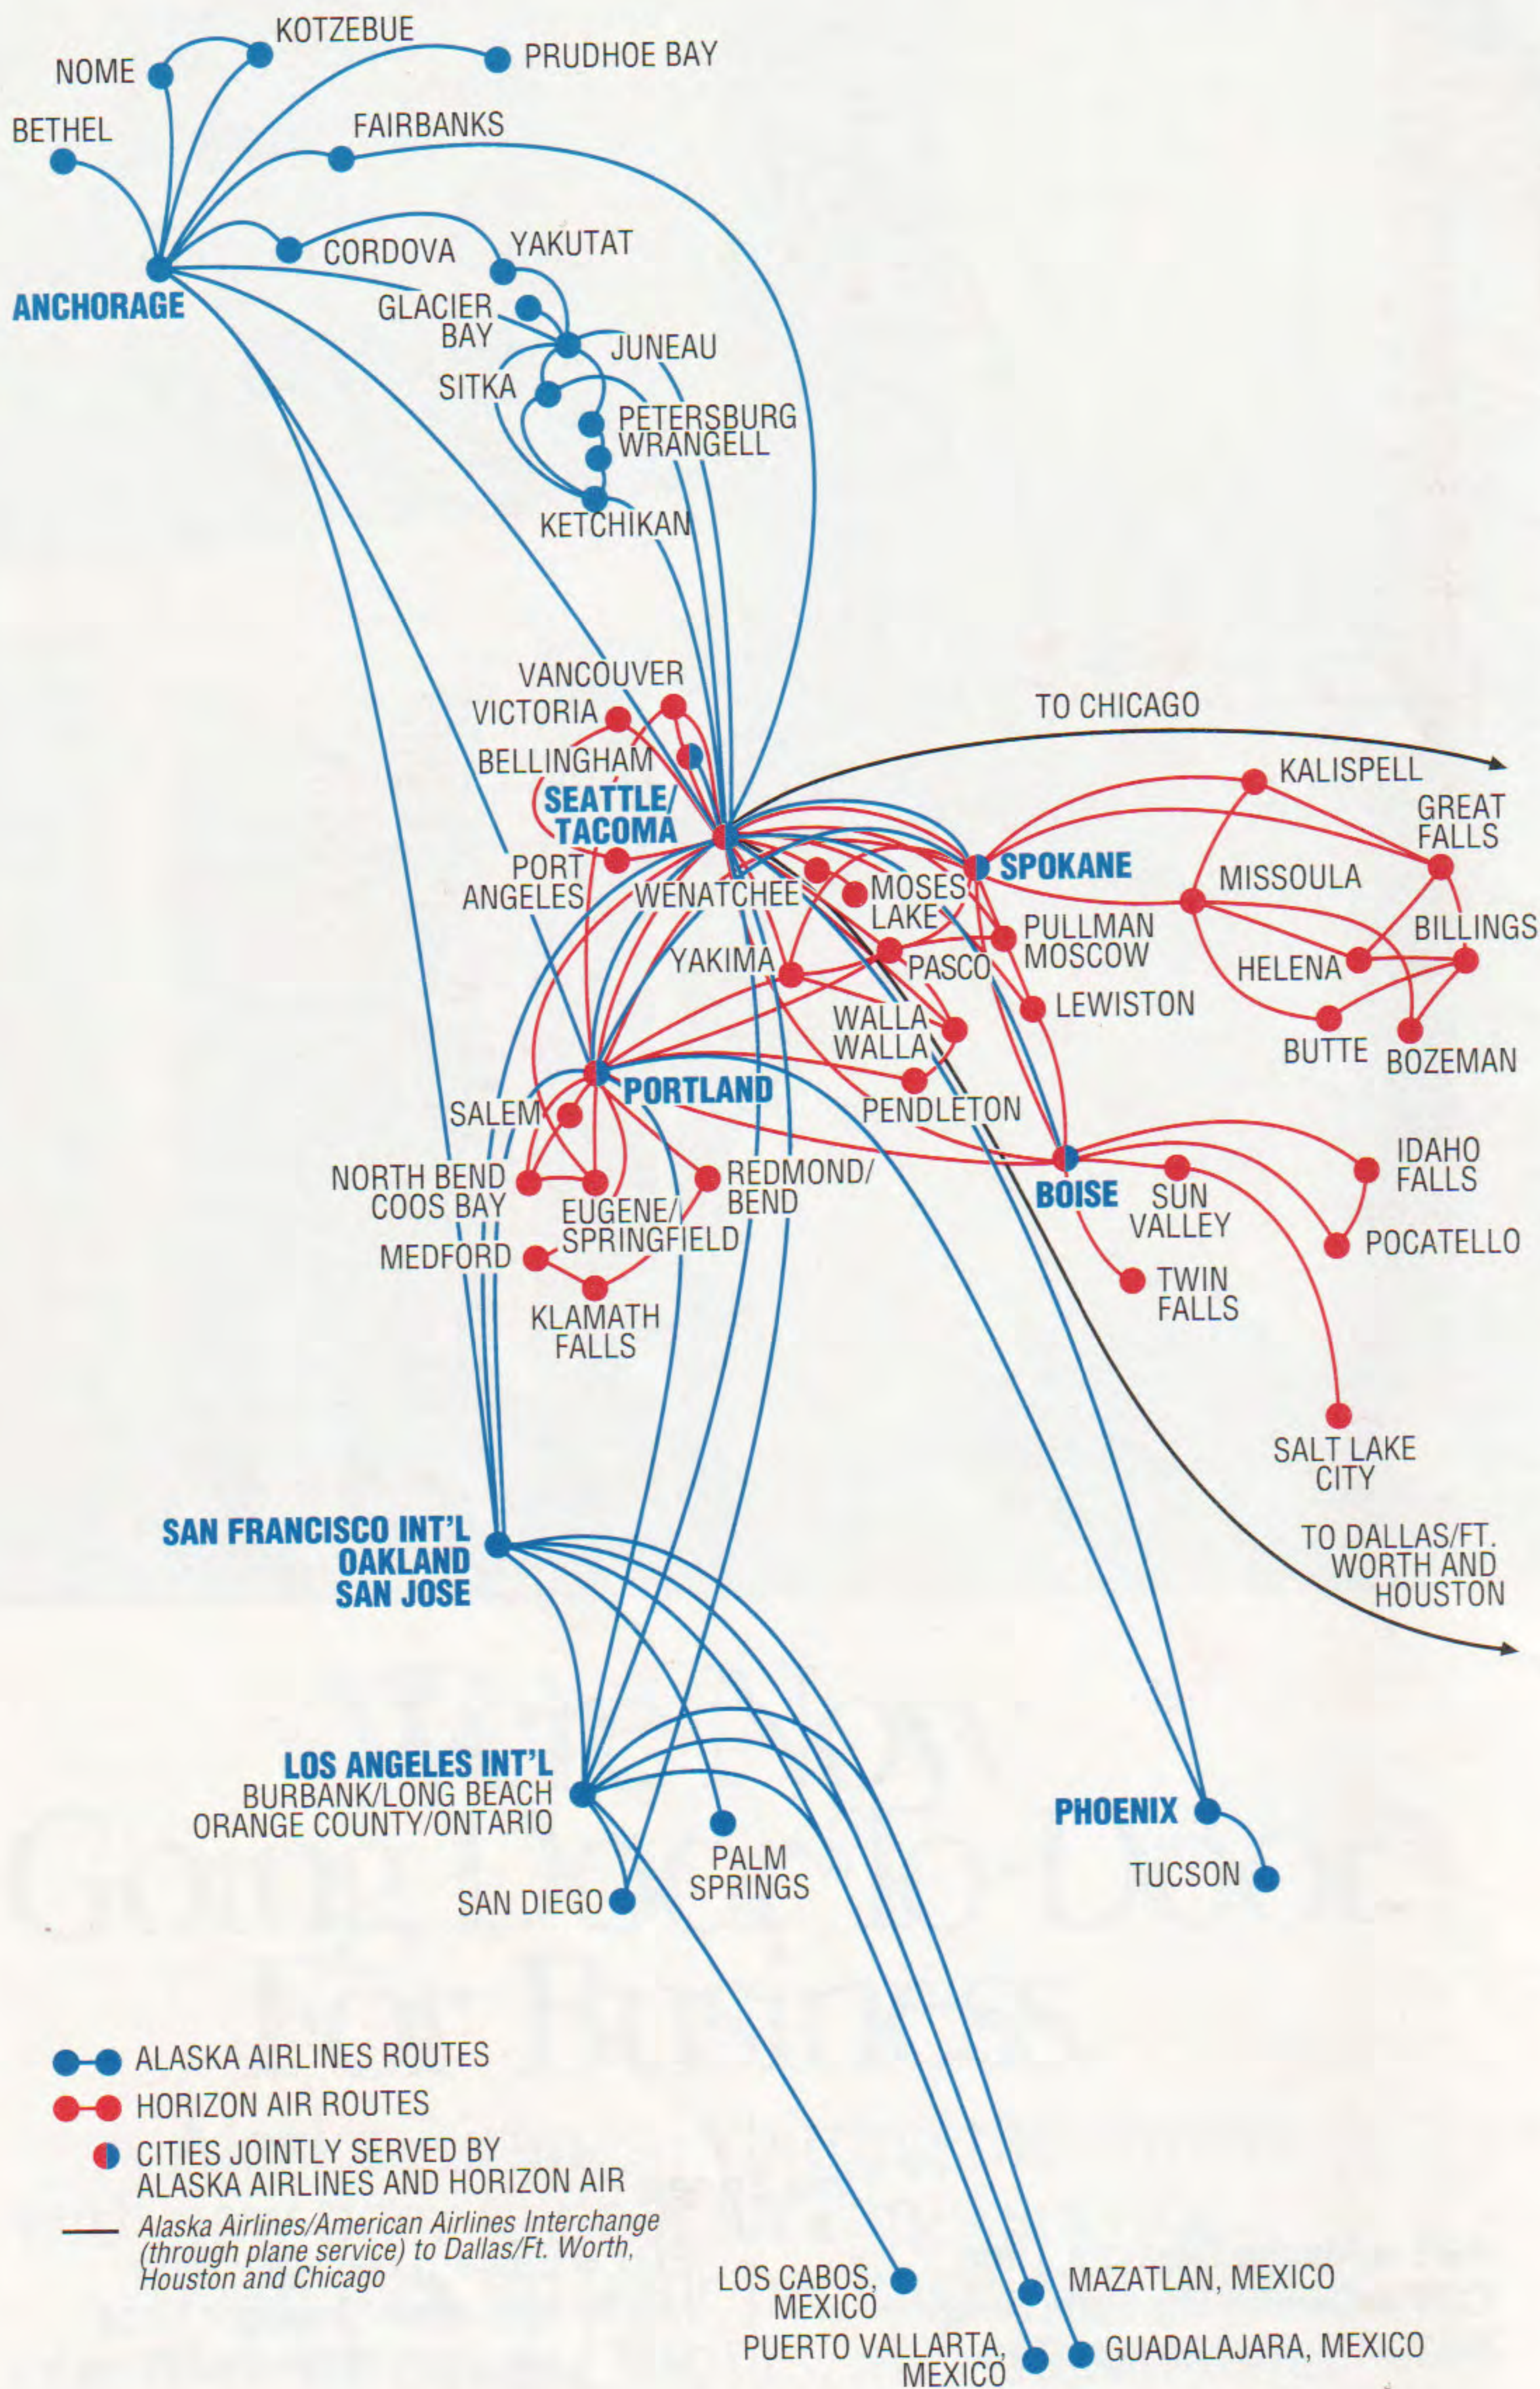

Alaska Airlines / Horizon Air

Alaska Airlines and Horizon Air CONNECTION cities are shown in blue.

RESPONSIBILITY OF DEPARTURES, ARRIVALS, CONNECTIONS

Alaska Airlines or Horizon Air will not be responsible for damages resulting from the failure to depart or arrive at times stated in this timetable, nor for errors herein, nor for failure to make connections with planes of other lines or these companies. Schedules or meal service subject to change without notice.

Printed in U.S.A.

EFFECTIVE SEPT. 4, 1990
INCLUDES
HORIZON AIR

- Beginning October 1st
  New Nonstop Mexico Service
  Between: Los Angeles International and Mazatlan, Puerto Vallarta and Guadalajara.
- Beginning October 1st
  New Palm Springs Service To-
  From San Francisco, San Jose
  and Oakland.
- Earn Triple Mileage Between
  Long Beach and San Francisco
  International Through Dec. 31st.