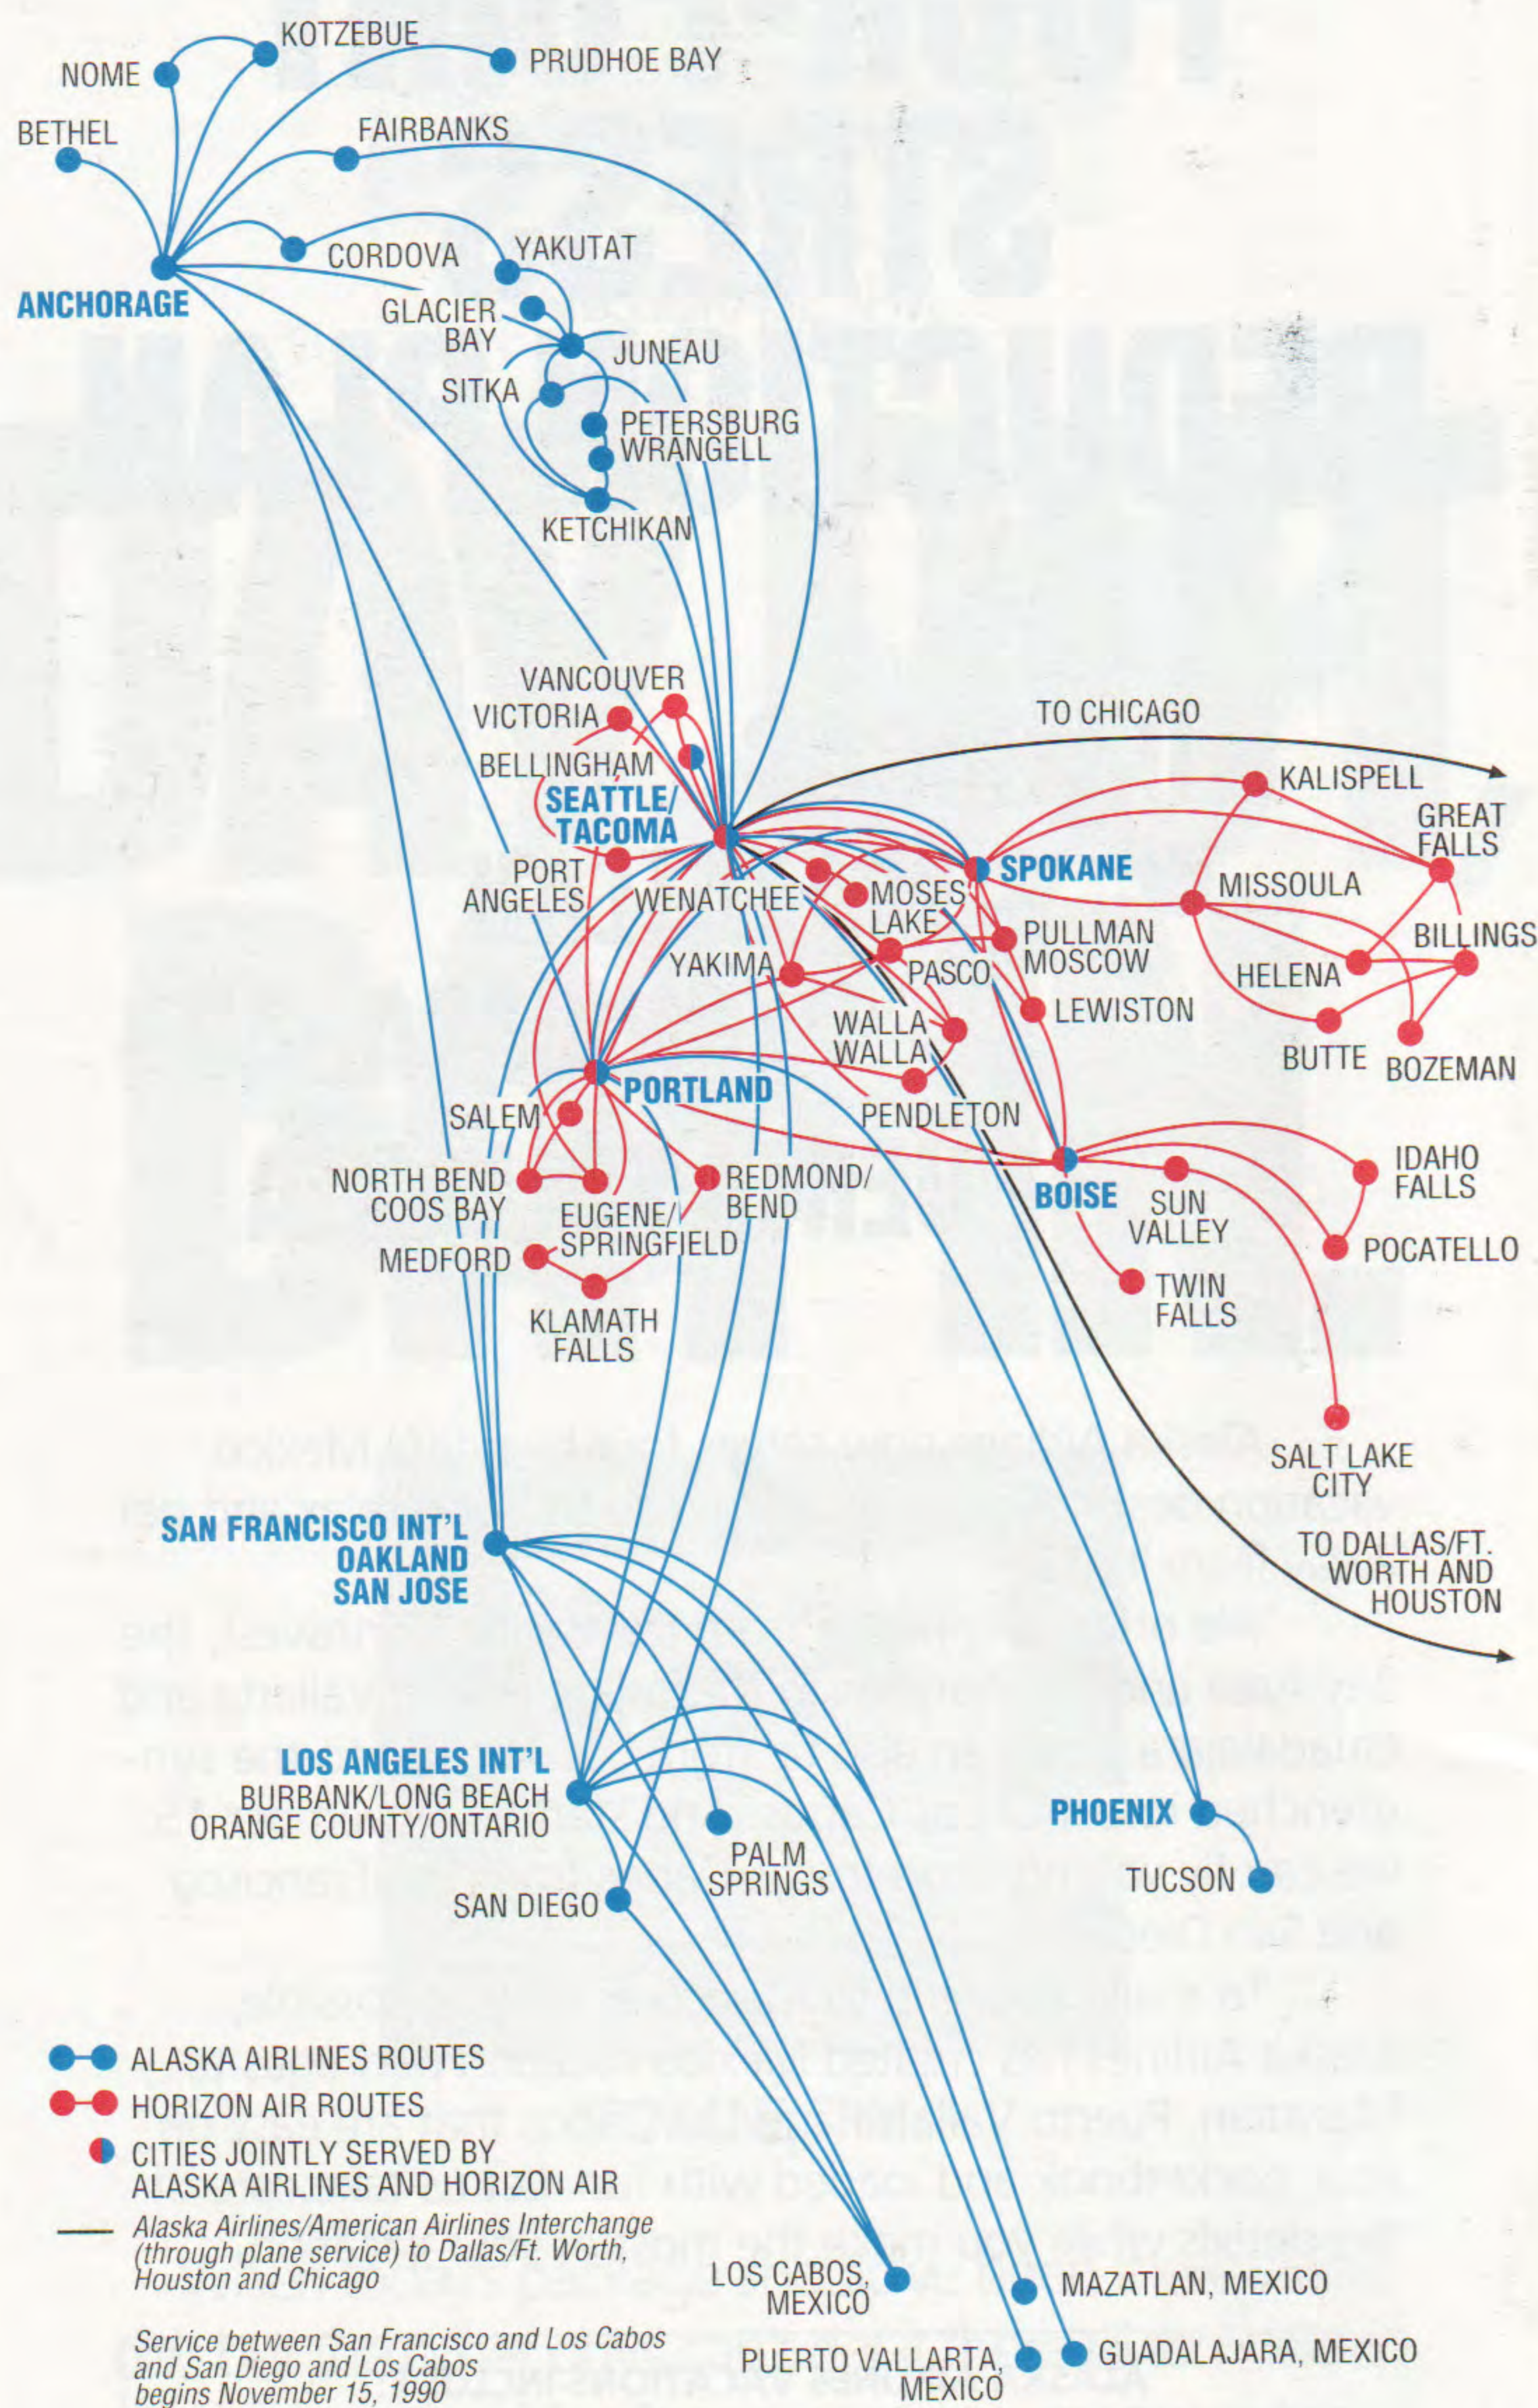

Alaska Airlines / Horizon Air

Alaska Airlines

Effective Oct. 28, 1990 Through Jan. 7, 1991

Includes **HORIZON AIR** flights
Effective Oct. 28 Through Dec. 15, 1990

- Alaska Airlines now offers complete Mexico Vacation Packages including airfare, hotel, and airport transfers. Call your travel agent or Alaska Airlines vacation desk at 1-800-468-2248.

- New daily nonstop service between San Francisco and Los Cabos begins November 15.

- New daily nonstop service between San Diego and Los Cabos begins November 15.

- Earn one Mileage Plan Mile for every dollar you charge with the Alaska Airlines' Seafirst Visa or Mastercard. See page 3 for details.

RESPONSIBILITY OF DEPARTURES, ARRIVALS, CONNECTIONS

Alaska Airlines or Horizon Air will not be responsible for damages resulting from the failure to depart or arrive at times stated in this timetable, nor for errors herein, nor for failure to make connections with planes of other lines or these companies. Schedules or meal service subject to change without notice.