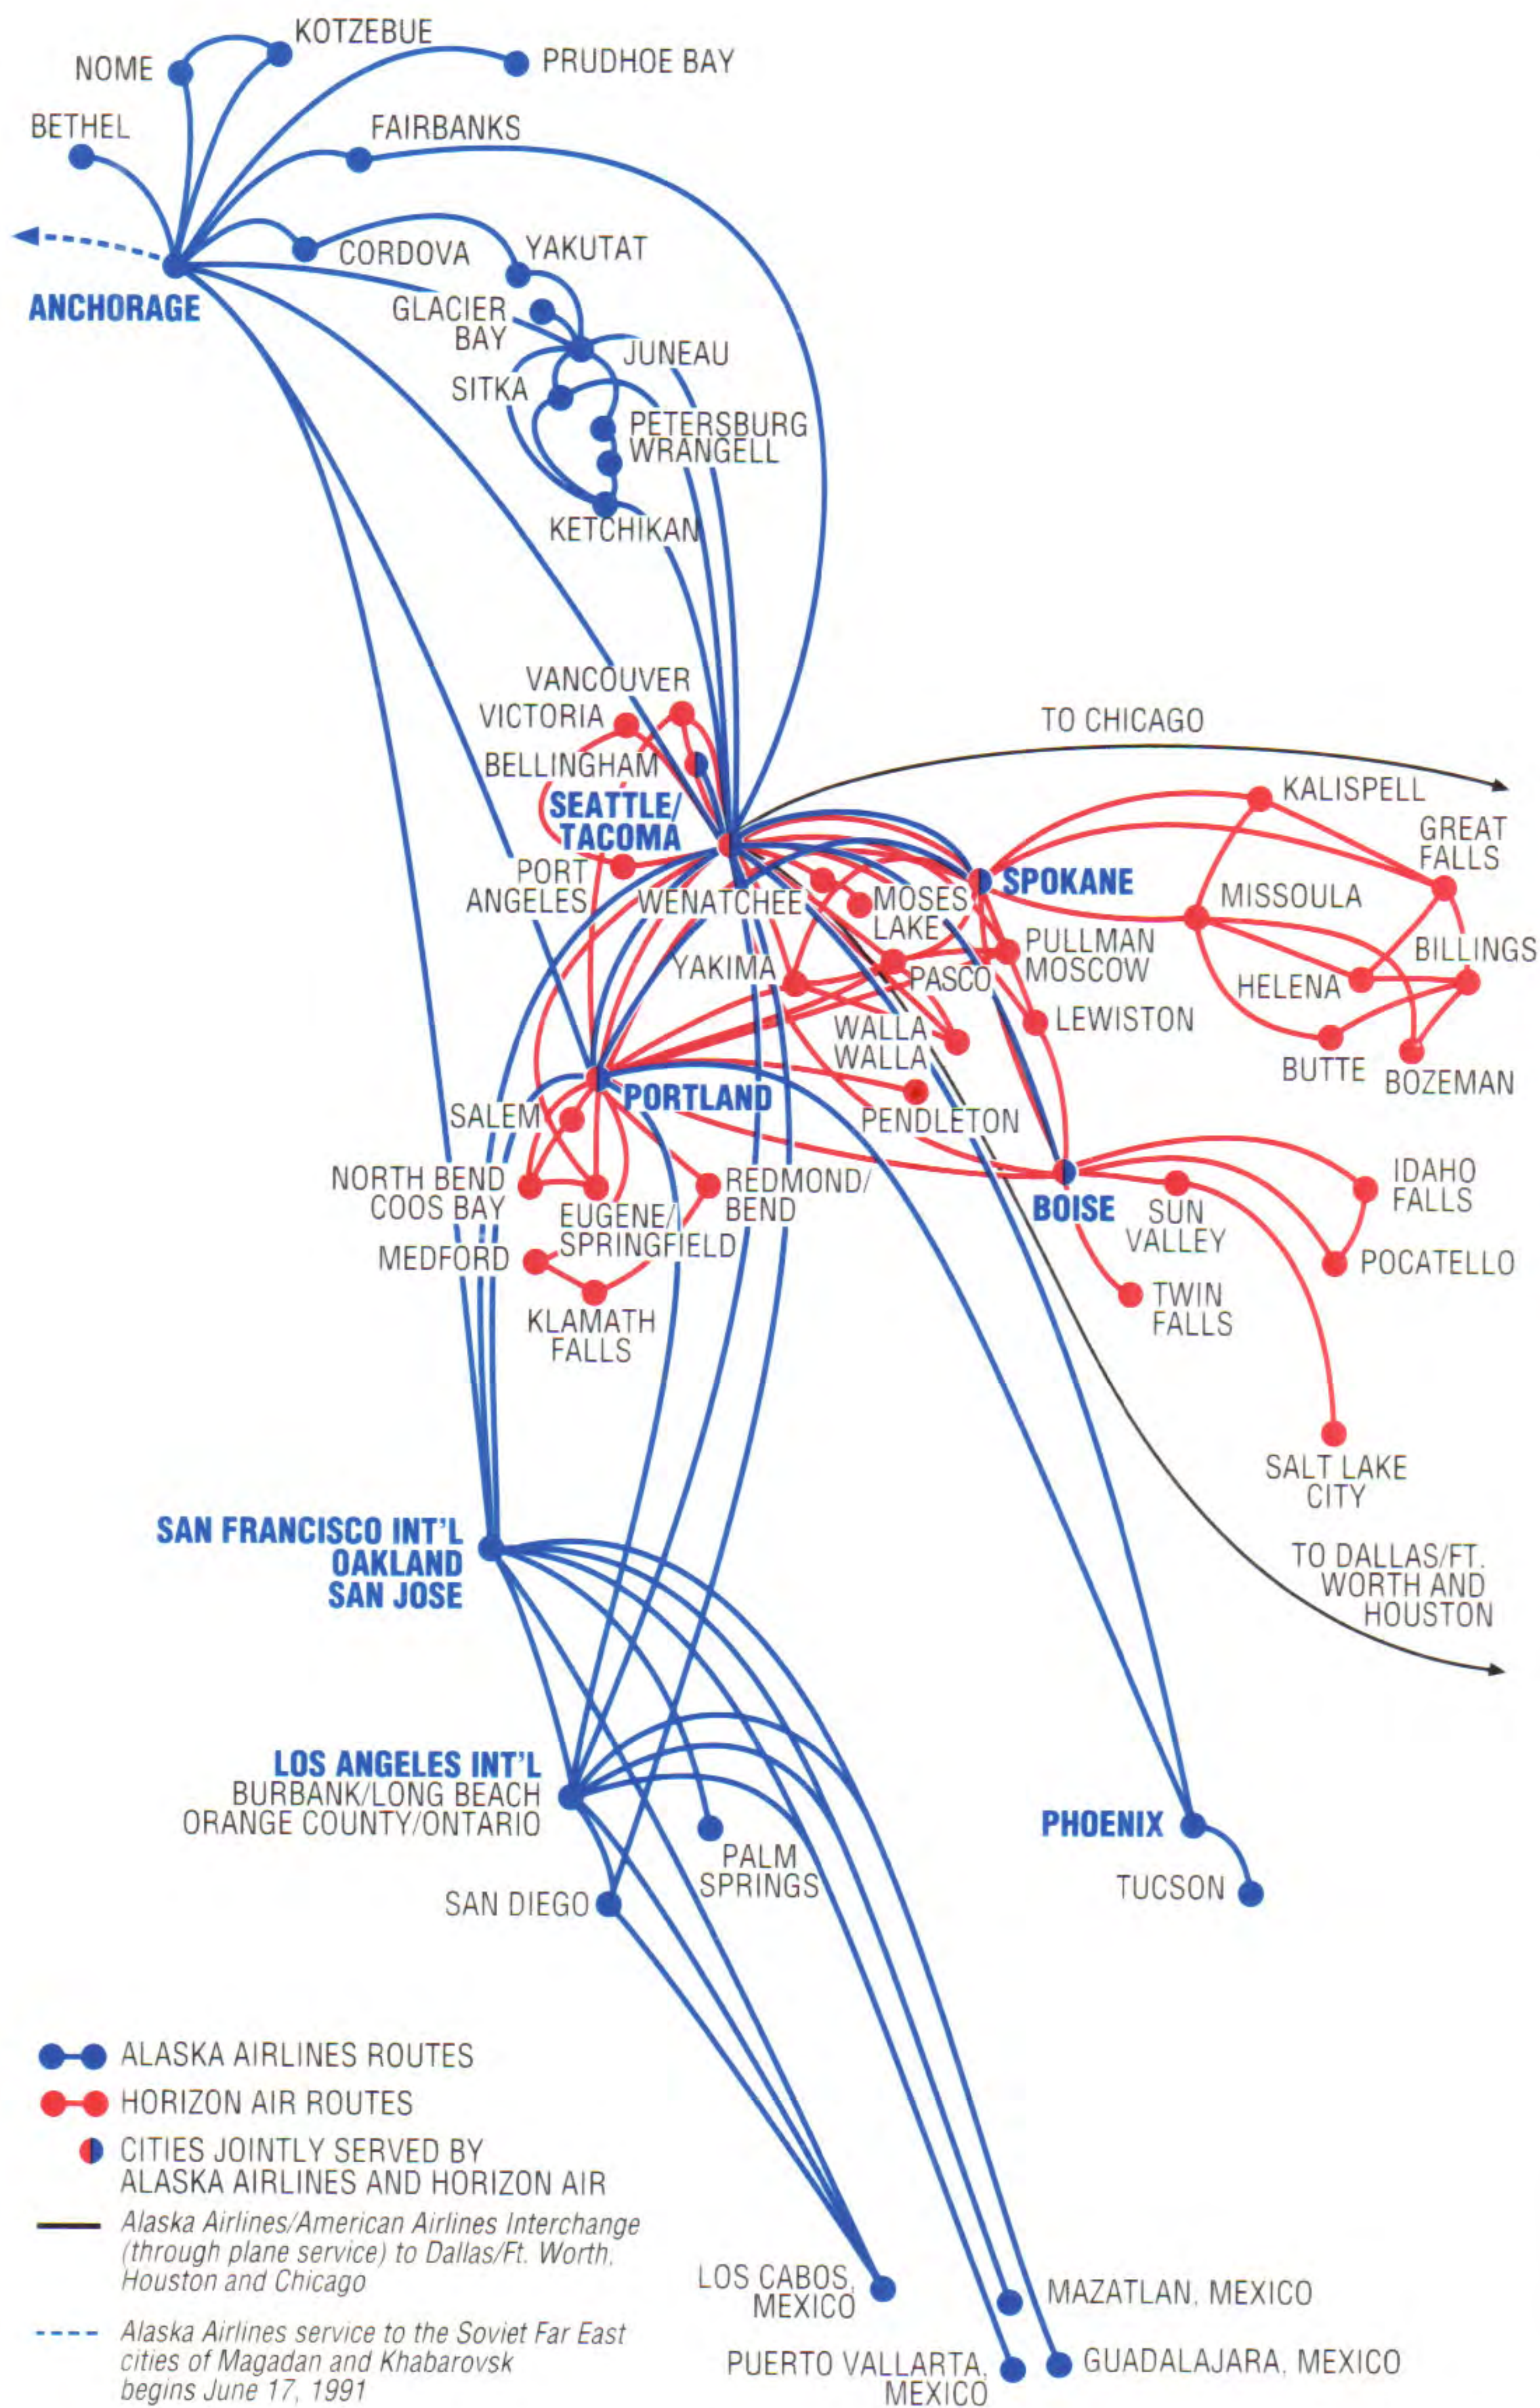

Alaska Airlines/ Horizon Air

DIRECT FLIGHT TIMETABLE

Alaska Airlines

Effective January 8, 1991

Includes
HORIZON AIR

- Mileage Plan Members earn **TRIPLE MILEAGE** on all flights operated by Alaska Airlines and Horizon Air now through Mar. 15.
- Call your travel agent or the Alaska Airlines Vacation Desk at 1-800-468-2248. Now featuring:
  - Mexico Vacations
  - Disneyland Vacations
  - Complete Soviet-Far East Tours

RESPONSIBILITY OF DEPARTURES, ARRIVALS, CONNECTIONS

Alaska Airlines or Horizon Air will not be responsible for damages resulting from the failure to depart or arrive at times stated in this timetable, nor for errors herein, nor for failure to make connections with planes of other lines or these companies. Schedules or meal service subject to change without notice.