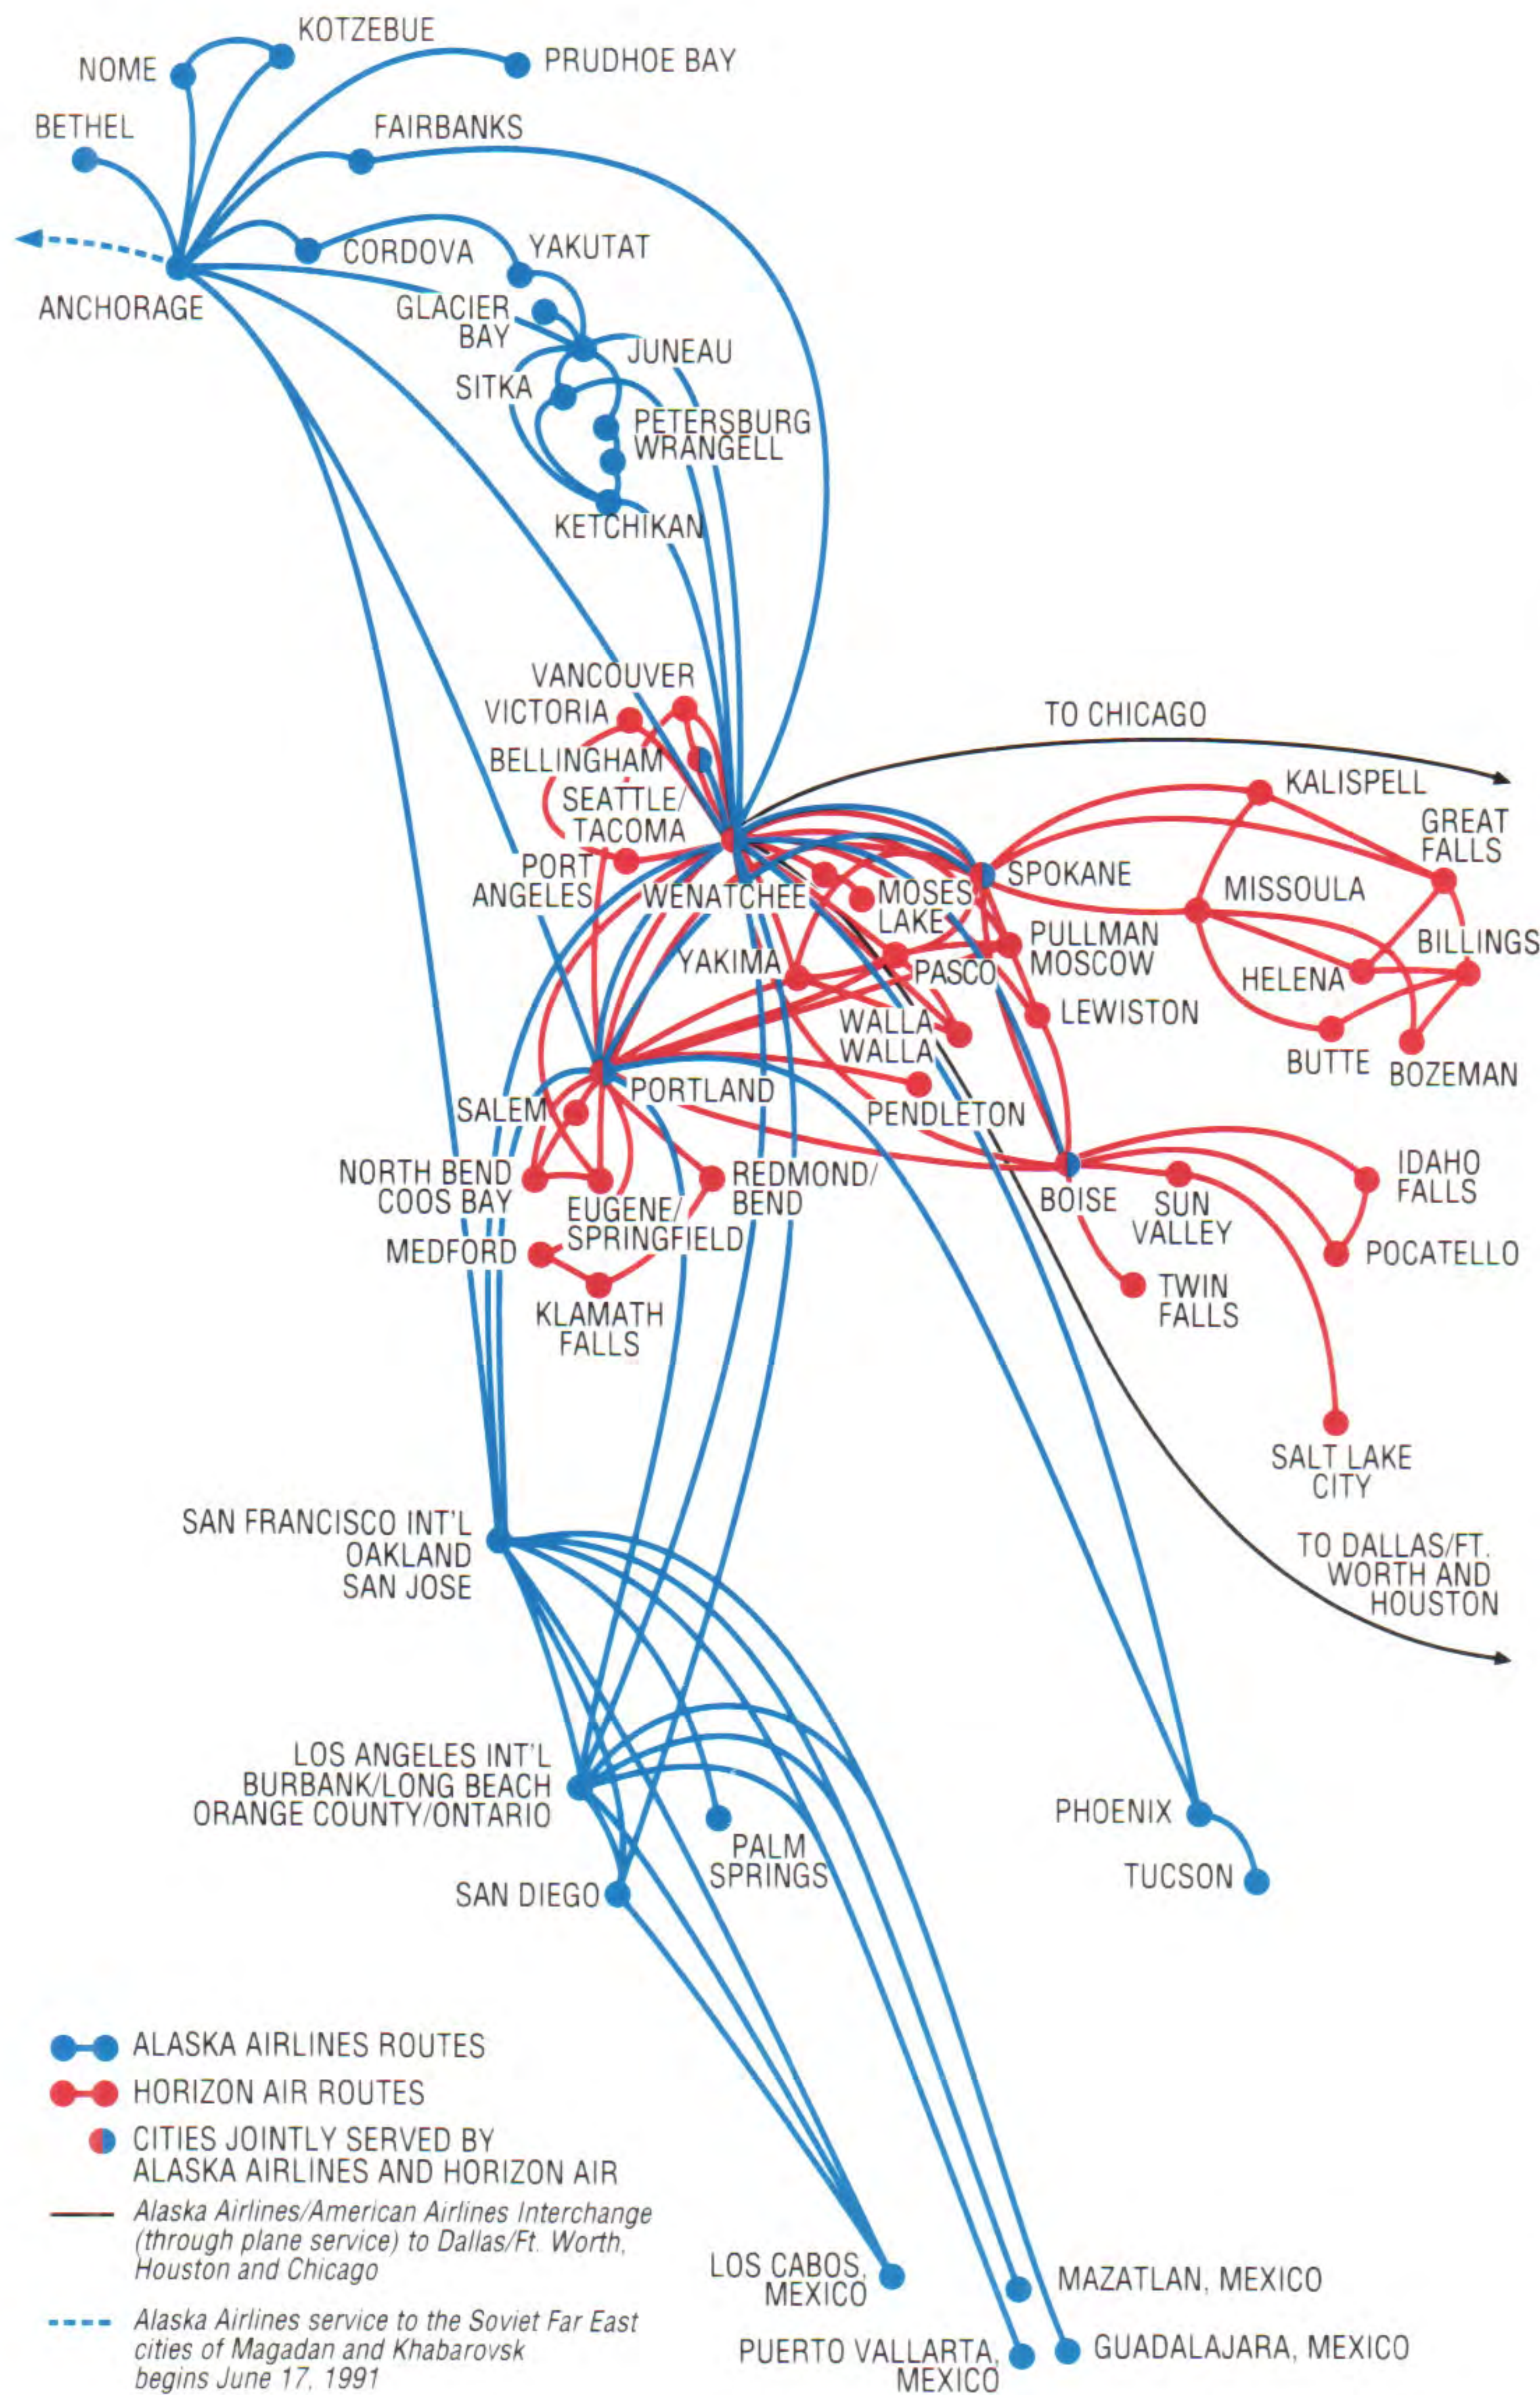

Alaska Airlines / Horizon Air

EFFECTIVE APRIL 7, 1991

INCLUDES

- Beginning June 18th Alaska Airlines begins service to the Soviet-Far East cities of Khabarovsk and Magadan with 3 flights each week.
- Call your travel agent or the Alaska Airlines Vacation Desk at 1-800-468-2248. Now featuring:
  - Mexico Vacations
  - Disneyland Vacations
  - Complete Soviet-Far East Tours
- All Alaska Airlines domestic flights at Los Angeles International now operate from Terminal 3.
- All Alaska Airlines flights at San Diego International now operate from the East Terminal.