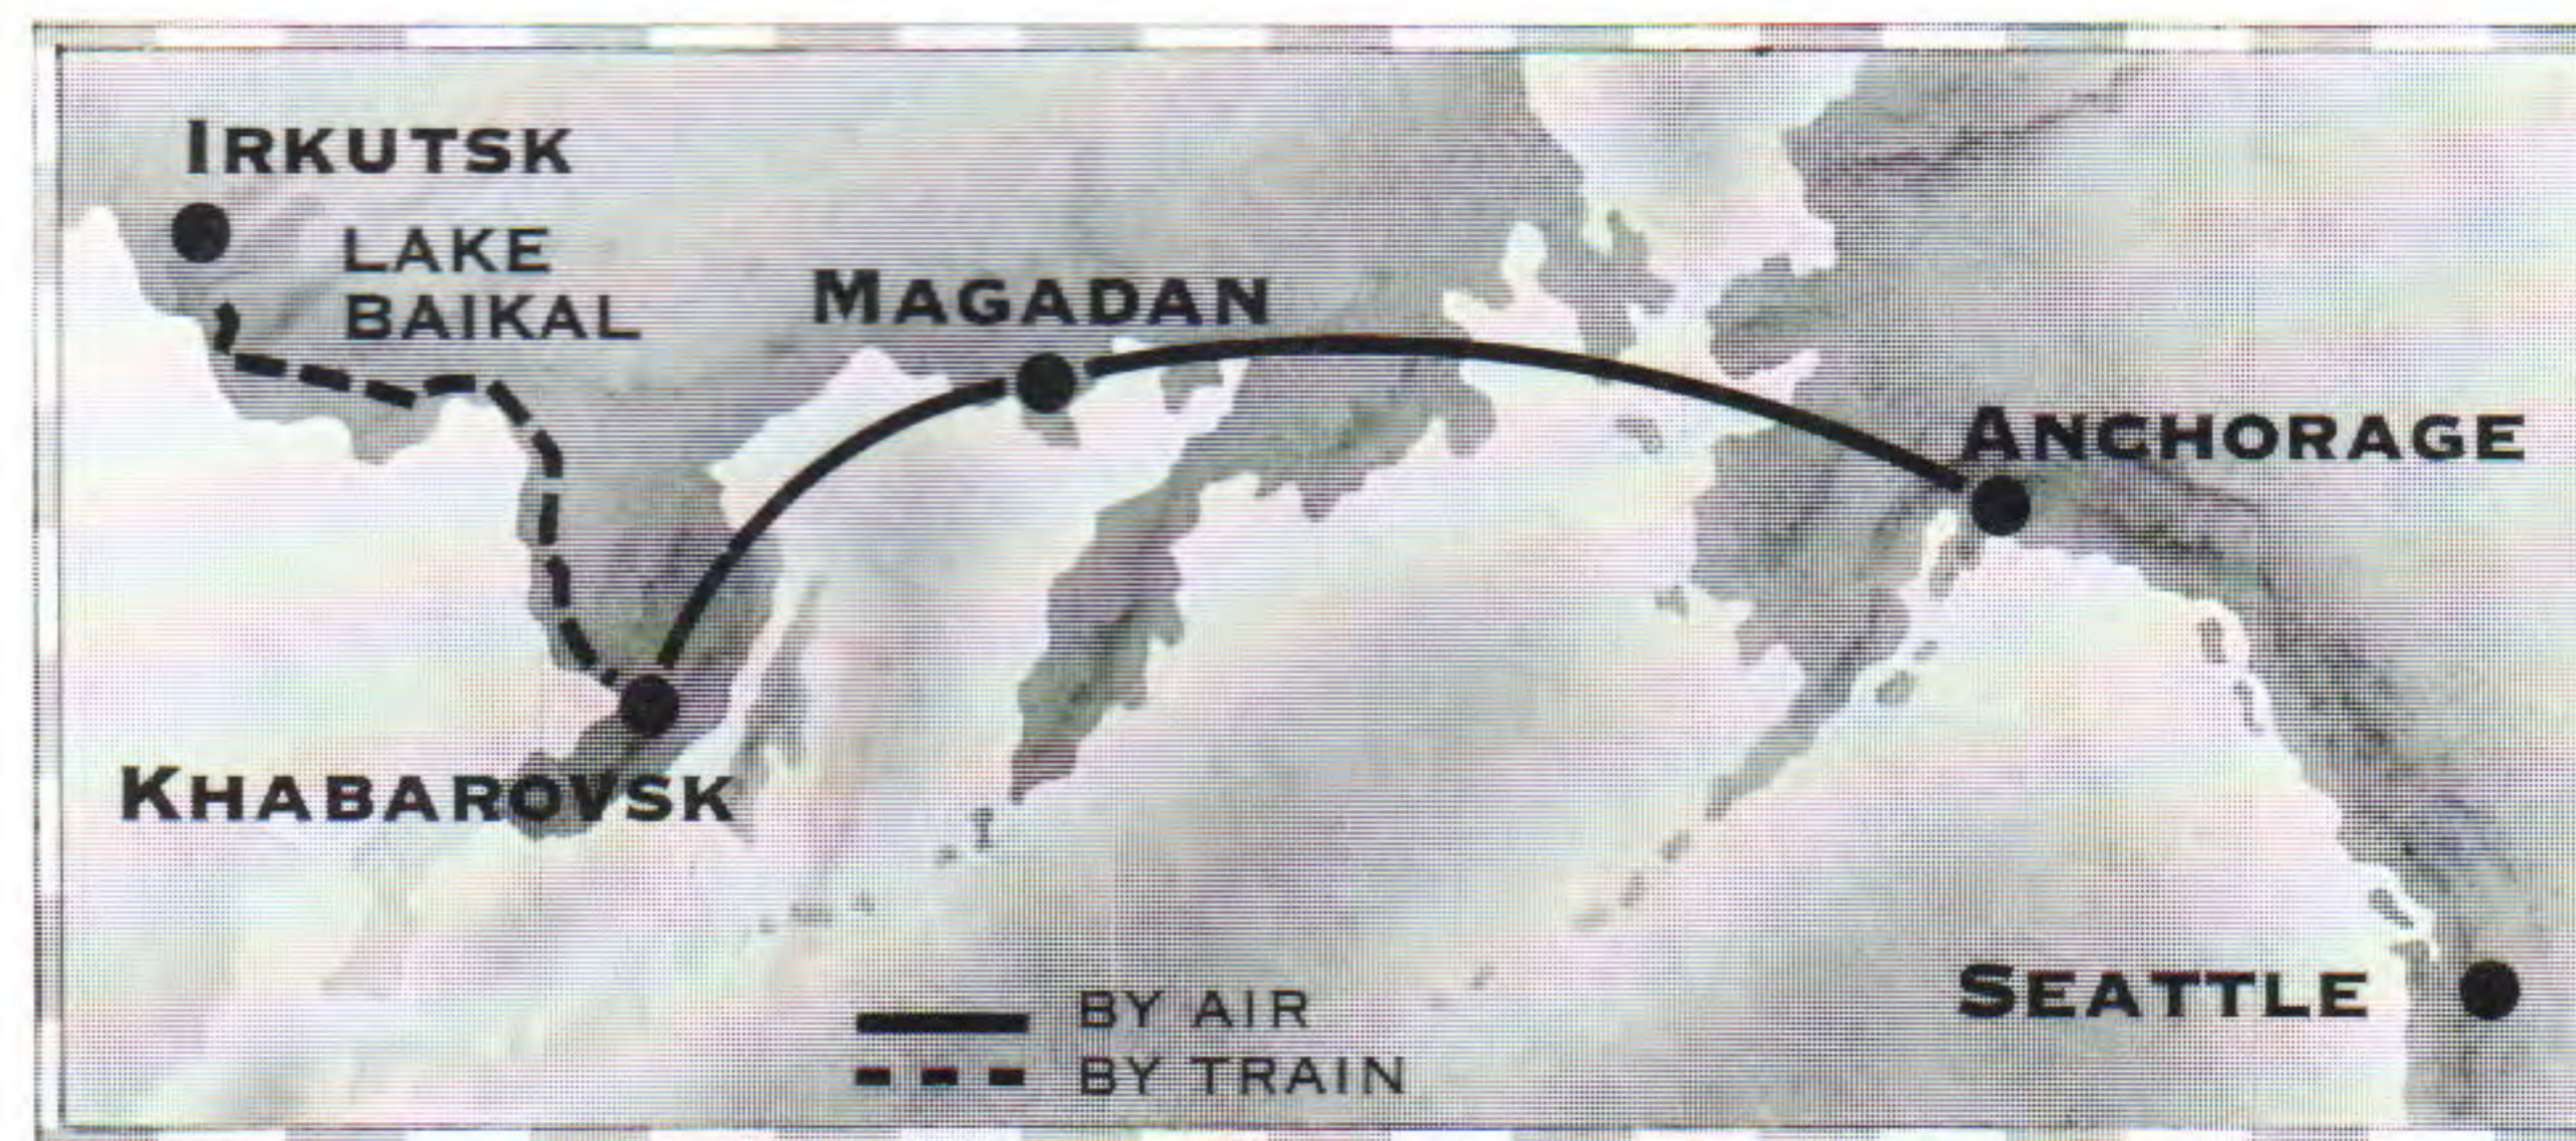

Alaska Airlines
VACATIONS