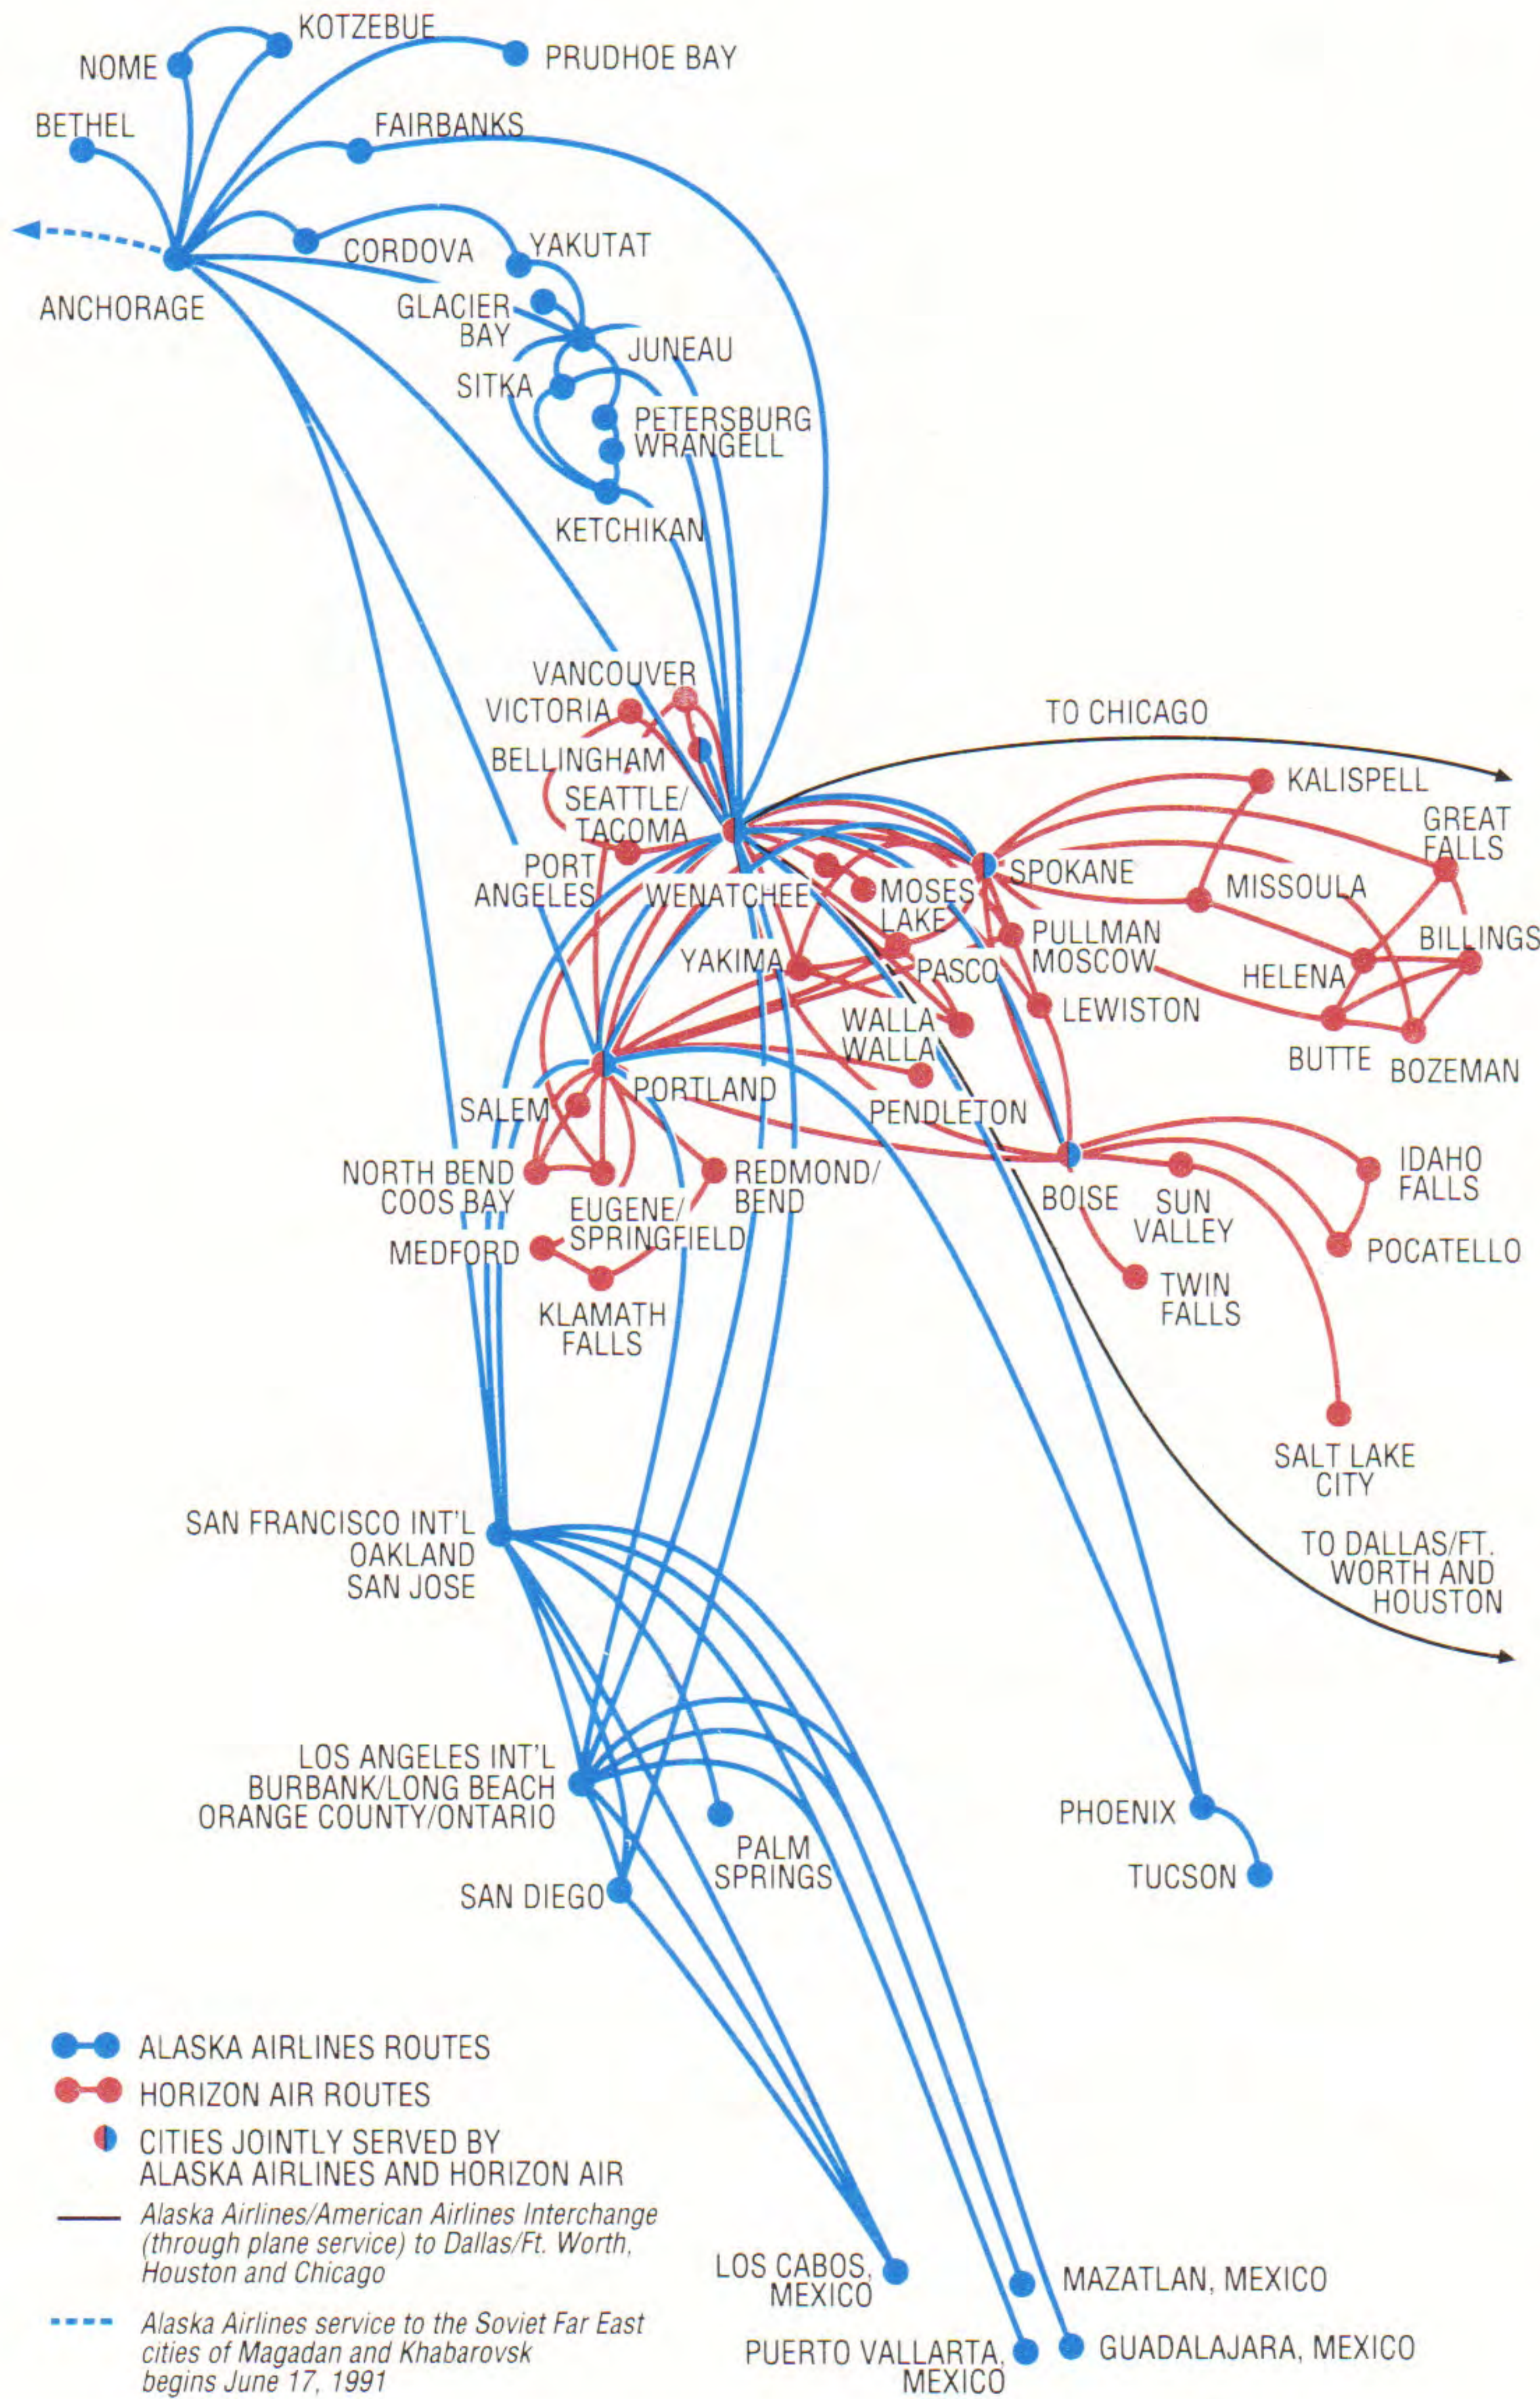

*Alaska Airlines*

EFFECTIVE JUNE 5, 1991

Includes

*Horizon Air*

**Alaska Airlines Increases Service Between California & the Pacific Northwest**

- 10 Daily Nonstop Flights Between Los Angeles Int'l. & Seattle
- 4 Daily Nonstop Flights Between Los Angeles Int'l. & Portland
- 9 Daily Nonstop Flights Between San Francisco Int'l. & Seattle
- 5 Daily Nonstop Flights Between San Francisco Int'l. & Portland

# How To Use This Timetable

All airports served by Alaska Airlines and Horizon Air are listed alphabetically by originating city. Flight service between these cities is shown in this schedule as direct flights. Additional flight service between **ALL** cities served by Alaska Airlines and Horizon Air can be configured by connecting direct flights together using the instructions below.

## DIRECT FLIGHTS:

Locate your originating city and move down the column until you locate your destination. Departure and arrival times, flight number, and frequency are listed.

## OUR CONNECTION CITIES INCLUDE:

ANCHORAGE	OAKLAND	SAN JOSE
BOISE	PHOENIX	SEATTLE
LOS ANGELES	PORTLAND	SPOKANE
	SAN FRANCISCO	

See Alaska Airlines/Horizon Air Route Map on back cover.

If you require a more detailed schedule, please ask for our *System Timetable* at any Alaska Airlines or Horizon Air ticket counter.