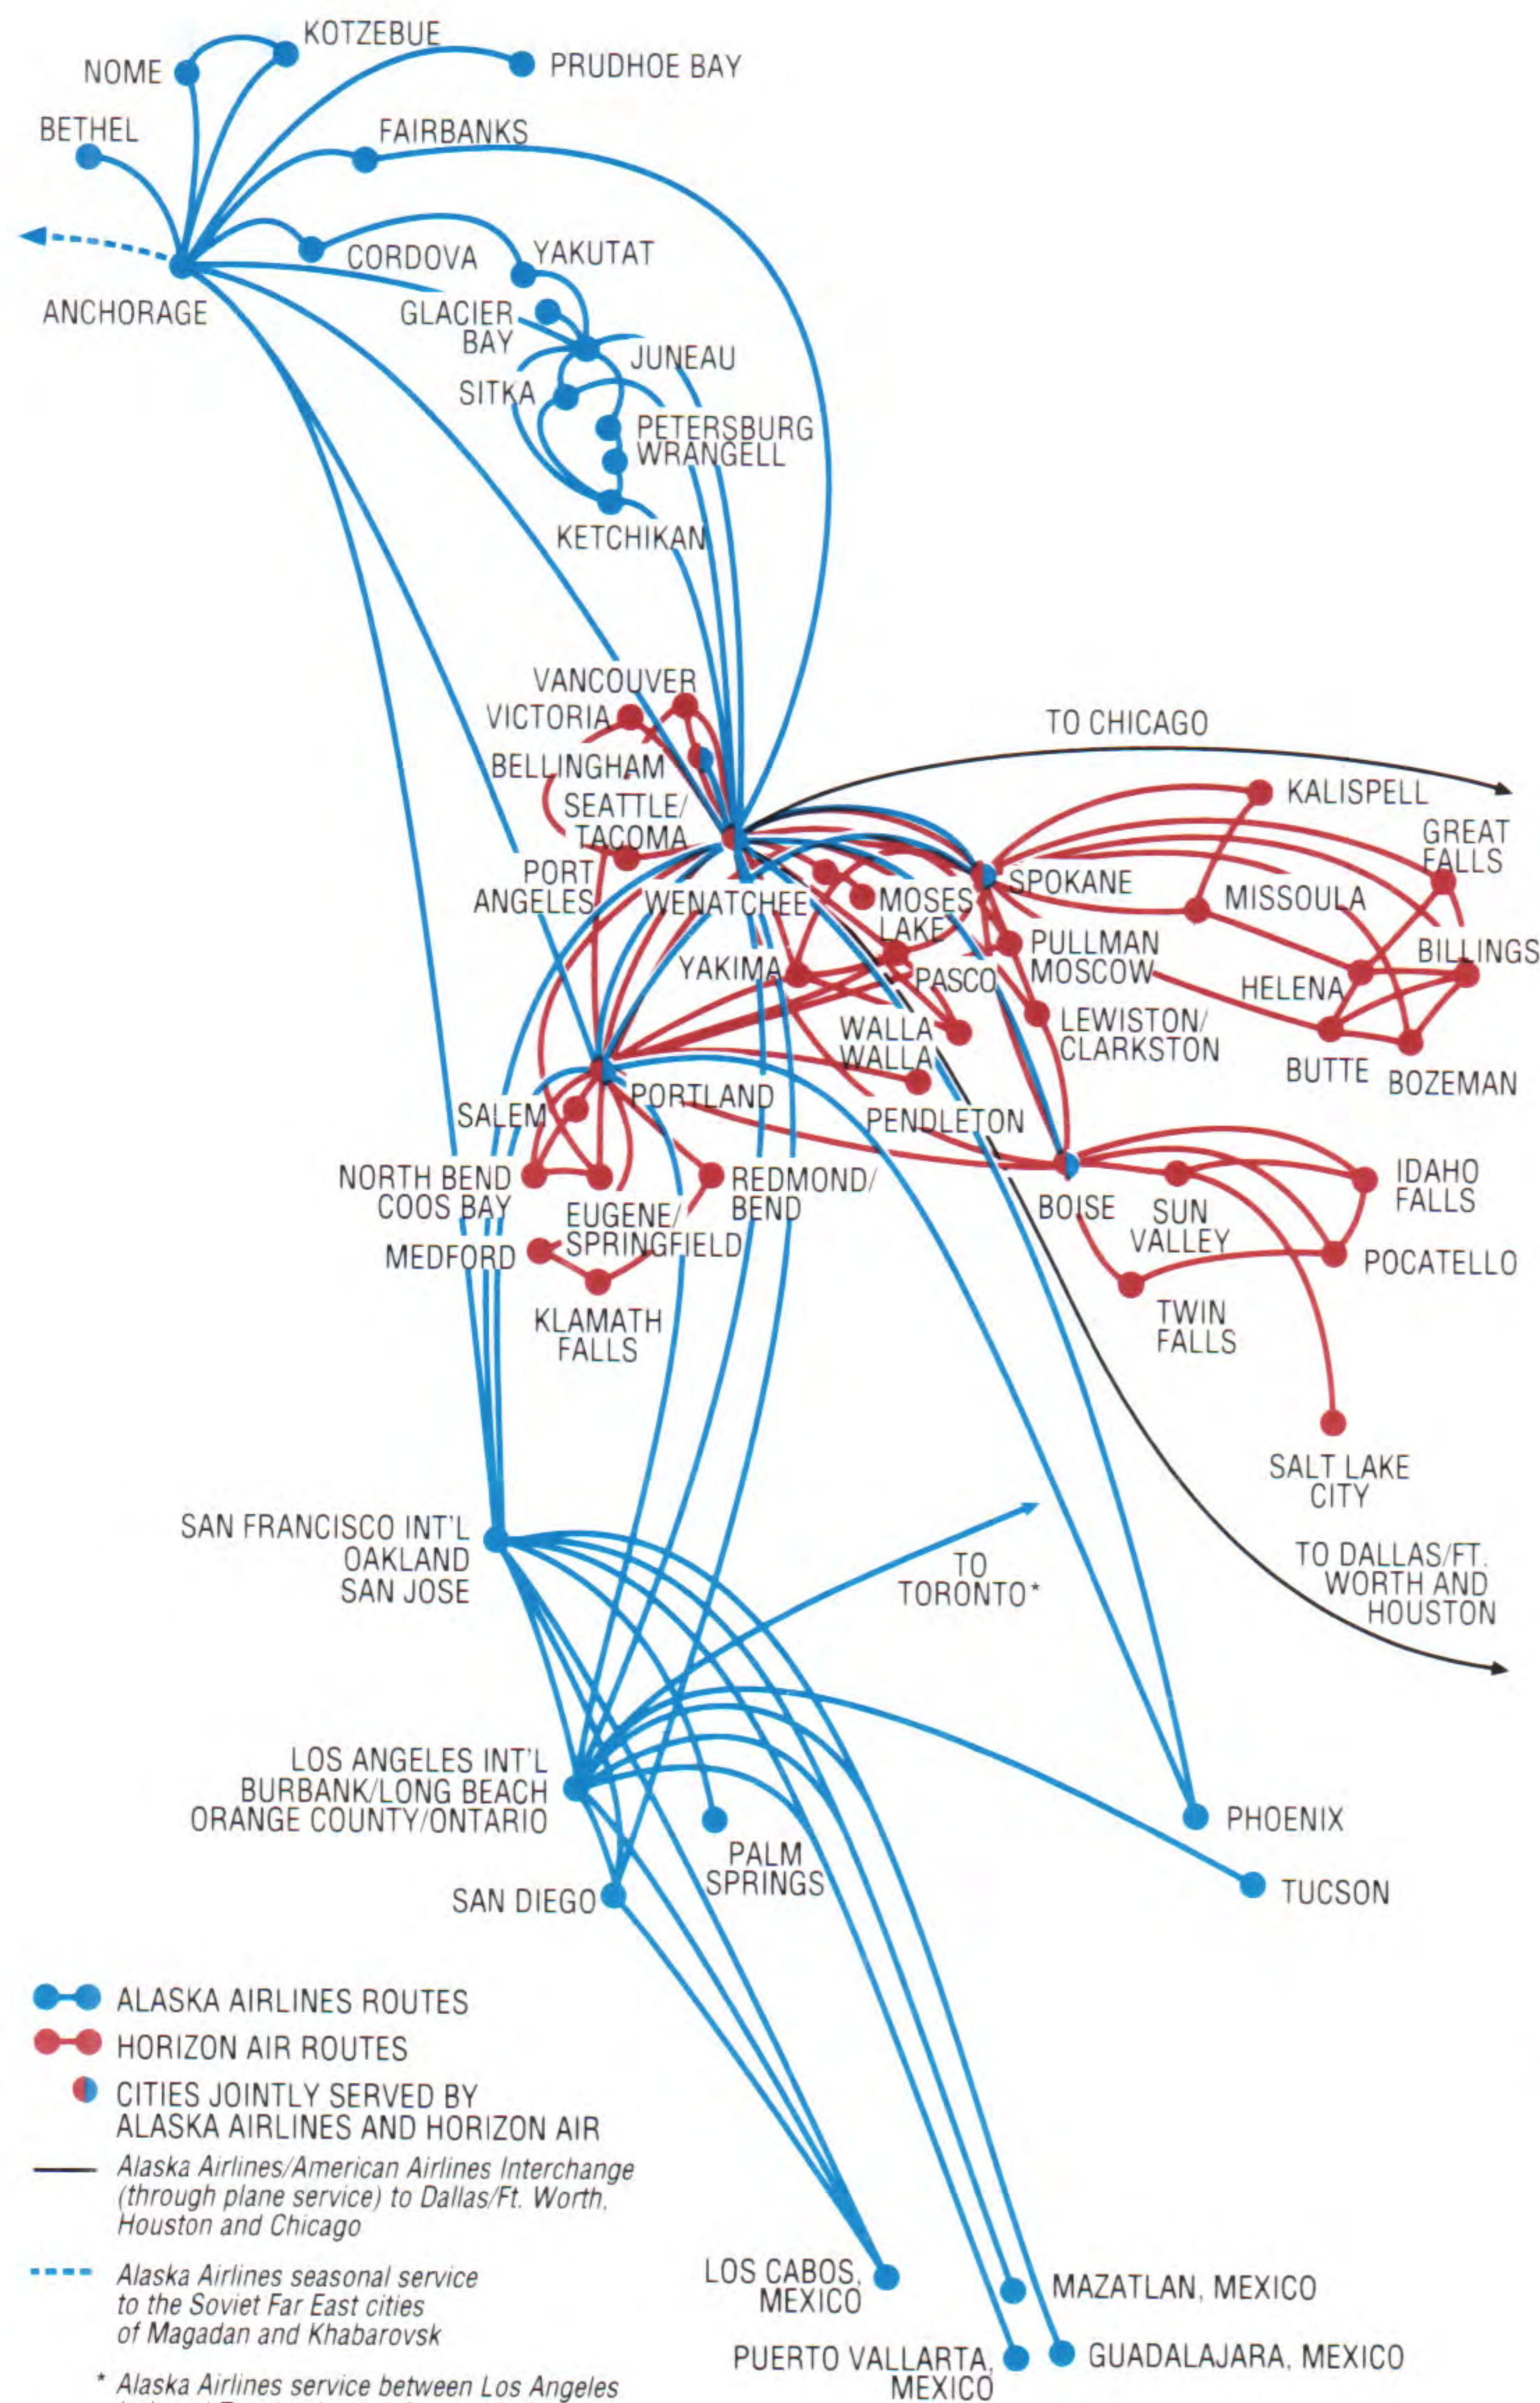

DIRECT FLIGHT TIMETABLE

Alaska Airlines
Horizon Air

Alaska Airlines

EFFECTIVE SEPTEMBER 5, 1991

Includes

Horizon Air

Alaska Airlines Heads East With New Service Between TORONTO, CANADA & LOS ANGELES INT'L/SAN DIEGO

- Beginning October 8, Twice Daily Non-Stop Service Between Toronto & Los Angeles Int'l And One-Stop Service Between Toronto & San Diego
- NEW SERVICE: 3 Daily NonStop Flights Between Los Angeles Int'l. & Tucson
- 9 Daily NonStop Flights Between Los Angeles Int'l. & Seattle
- 8 Daily NonStop Flights Between San Francisco Int'l. & Seattle

Call Your Travel Agent or the Alaska Airlines Vacations Desk at 1-800-468-2248

Now Featuring:

- Mexico Vacations
- Soviet Far East Tours
- Disneyland Vacations
- Weekend Getaway Packages