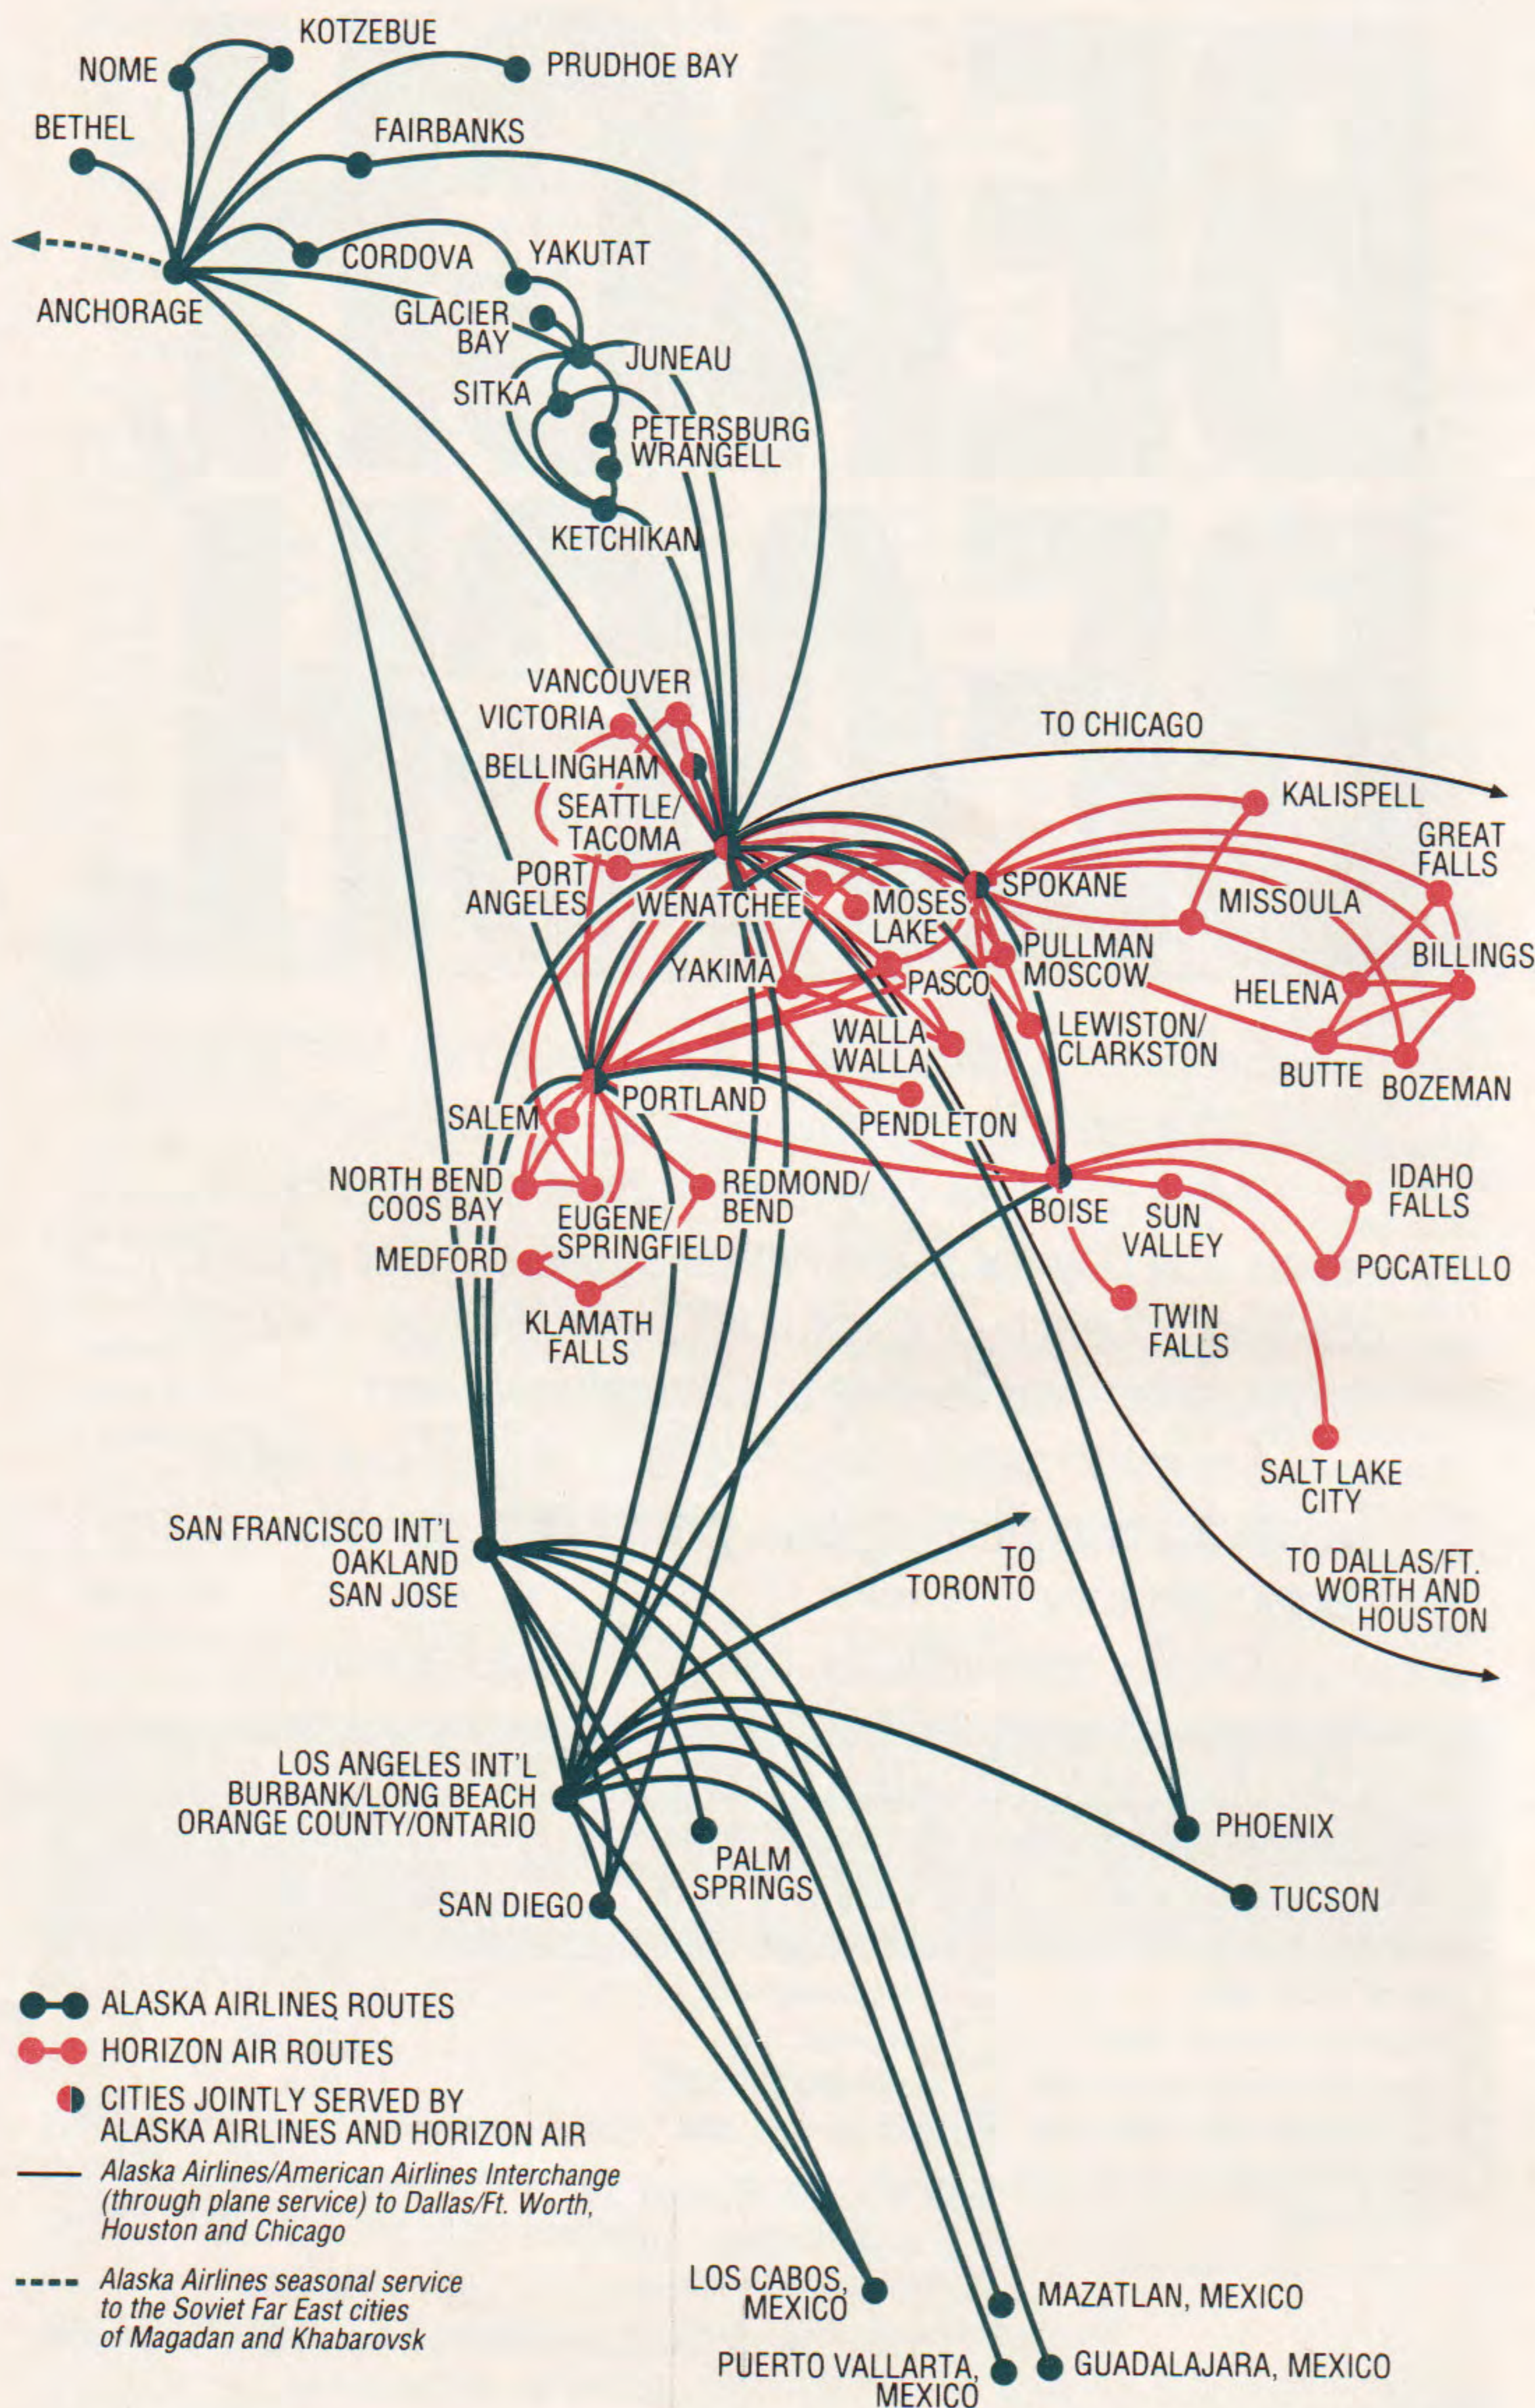

DIRECT FLIGHT TIMETABLE

Alaska Airlines

Effective Oct. 27 Through Dec. 15, 1991

Includes

Horizon Air

Alaska Airlines Increases LOS ANGELES INTERNATIONAL (LAX) Service

- Twice Daily Non-Stop Service between TORONTO & LOS ANGELES INT'L And One-Stop Service Between TORONTO & SAN DIEGO
- Non-Stop Service Between BOISE & LOS ANGELES INT'L With Connections Throughout Idaho On Horizon Air
- Non-Stop Service Between LOS ANGELES INT'L & TUCSON 3 Times Each Week Day
- 9 Flights Between LOS ANGELES INT'L & SEATTLE Every Business Day
- Fly To All 4 Alaska Airlines Mexico Destinations: GUADALAJARA, LOS CABOS, MAZATLAN & PUERTO VALLARTA From LOS ANGELES INT'L

DIRECT FLIGHTS:

Locate your originating city and move down the column until you locate your destination. Departure and arrival times, flight number, and frequency are listed.

CONNECTING FLIGHTS:

- Locate your originating city and the flights to your connection city.
- Turn to the connection city and note the departure times listed to your final destination.
- The minimum connection times between these flights are listed below.