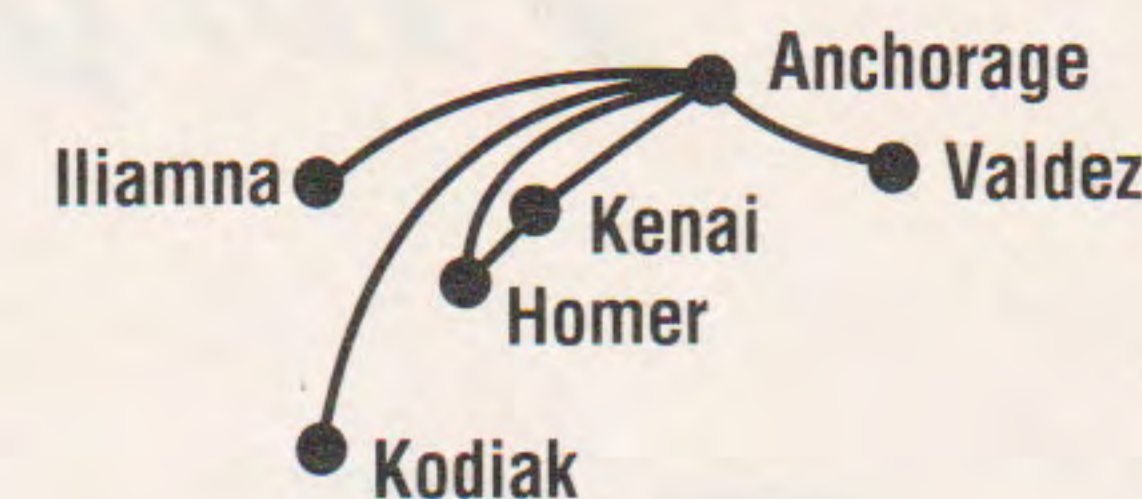

Alaska Airlines

AIR CARGO
800-225-2752

Horizon Air

CARGO
800-547-9308

TELEPHONE DEVICE
FOR THE HEARING IMPAIRED (TDD)

Alaska Airlines
800-682-2221

Horizon Air
800-843-1338

November 1992							December 1992								
S	M	T	W	T	F	S	S	M	T	W	T	F	S		
									1	2	3	4	5		
1	2	3	4	5	6	7			6	7	8	9	10	11	12
8	9	10	11	12	13	14	13	14	15	16	17	18	19		
15	16	17	18	19	20	21	20	21	22	23	24	25	26		
22	23	24	25	26	27	28	27	28	29	30	31				
29	30														

TIME ZONES

AST = Alaska Standard Time
CST = Central Standard Time
PST = Pacific Standard Time

EST = Eastern Standard Time
MST = Mountain Standard Time

RESPONSIBILITY OF DEPARTURES, ARRIVALS, CONNECTIONS

Alaska Airlines or Horizon Air will not be responsible for damages resulting from the failure to depart or arrive at times stated in this timetable, nor for errors herein, nor for failure to make connections with planes of other lines or those companies. Schedules or meal service subject to change without notice.

Passengers must present their tickets and all necessary documents (for international travel) at least 30 minutes prior to scheduled departure time or be subject to denied boarding.

Alaska Airlines

ALASKA EXPRESS

E Era Aviation
Flying at its best.

Flight numbers 4800 thru 4899
operated by Era Aviation

L.A.B.
L.A.B. FLYING SERVICE, INC.

Flight numbers 4400 thru 4499
operated by L.A.B. Flying Service