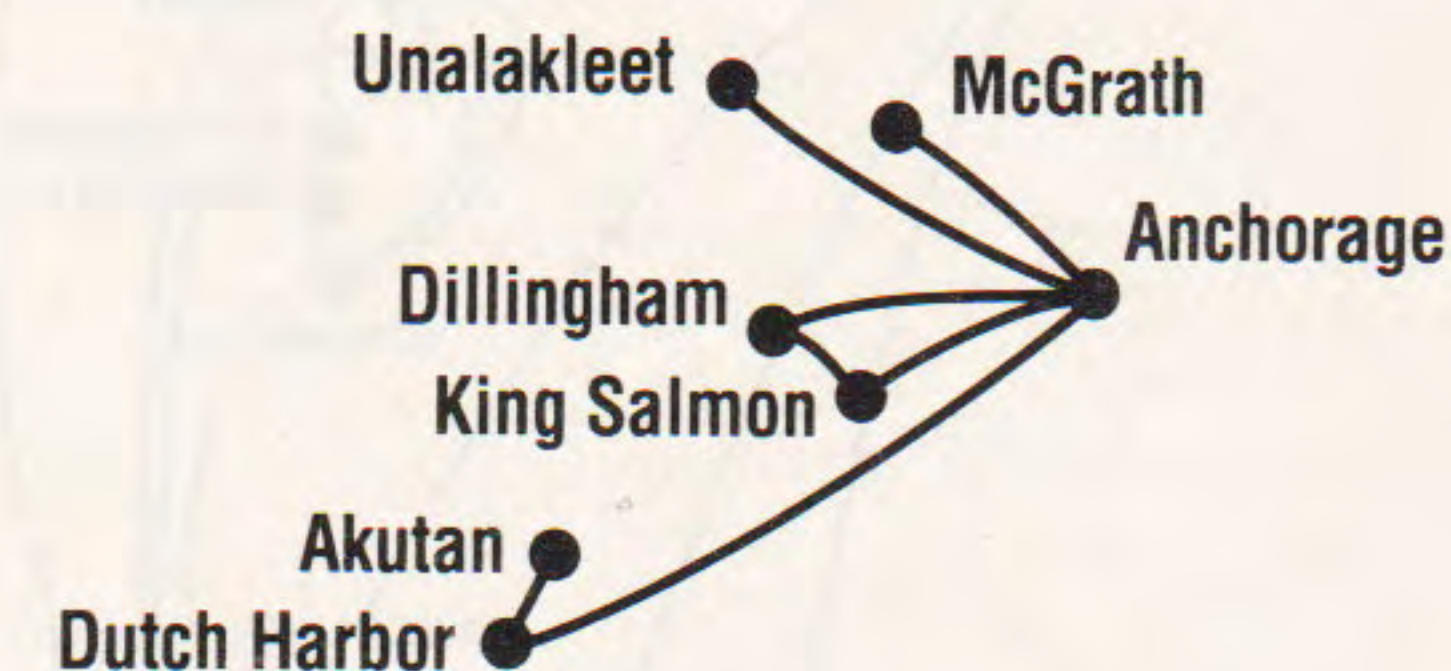

SEATTLE-TACOMA To: (PDT)
Alaska Airlines ☎ 800-426-0333
Horizon Air ☎ 800-547-9308

AKUTAN (ADT) 2275						
8:00a	1:50p	95/20	Daily	ANC	BL	
		4246		DUT		
10:45a	5:10p	91/4215	Daily	ANC	L	
		4248		DUT		
ANCHORAGE (ADT) 1448						
7:00a	9:25a	81	Daily	0	B	
7:05a	9:40a	111	Daily	0	B	
8:00a	10:30a	95	Daily	0	B	
9:20a	11:50a	201	4	0	B	
9:20a	11:50a	203	2	0	B	
9:40a	12:00p	97	Daily	0	L	
10:20a	12:50p	203	6	0	L	
10:45a	1:13p	91	Daily	0	L	
11:30a	2:03p	85	Daily	0	L	
12:15p	2:47p	93	Daily	0	L	
1:10p	3:33p	115	Daily	0	L	
1:55p	4:17p	395	Daily	0	L	
2:45p	5:15p	117	Daily	0	L	
4:45p	7:15p	113	Daily	0	D	
6:05p	8:40p	87	Daily	0	D	
6:50p	9:14p	391	Daily	0	D	
8:05p	10:35p	109	X6	0	L	
9:45p	12:20a	99	Daily	0	L	
BELLINGHAM (PDT) 500						
8:20a	8:59a	2138	X7	0		
9:30a	10:05a	2084	6	0		
10:15a	10:55a	2412	X67	0		
11:20a	11:59a	2168	X6	0		
1:50p	2:30p	2004	Daily	0		
3:50p	4:30p	2146	X6	0		
4:20p	4:59p	2068	6	0		
5:50p	6:25p	2006	Daily	0		
8:20p	8:55p	2018	X6	0		
8:20p	8:55p	2406	6	0		
10:05p	10:45p	2154	Daily	0		
11:25p	12:05a	2158	X6	0		

E Era Aviation
Flying at its best.

Flight numbers 4800 thru 4899
operated by Era Aviation

L.A.B.
L.A.B. FLYING SERVICE, INC.

Flight numbers 4400 thru 4499
operated by L.A.B. Flying Service

PENAIR
The Spirit of Alaska

Flight numbers 4200 thru 4299
operated by PenAir

RAA Reeve Aleutian

Flight numbers 4300 thru 4399
operated by Reeve Aleutian Airways

Alaska Airlines and the carriers shown above cooperatively provide passenger and cargo service to points within Alaska, offering convenient flight schedules and competitive passenger fares and cargo rates.