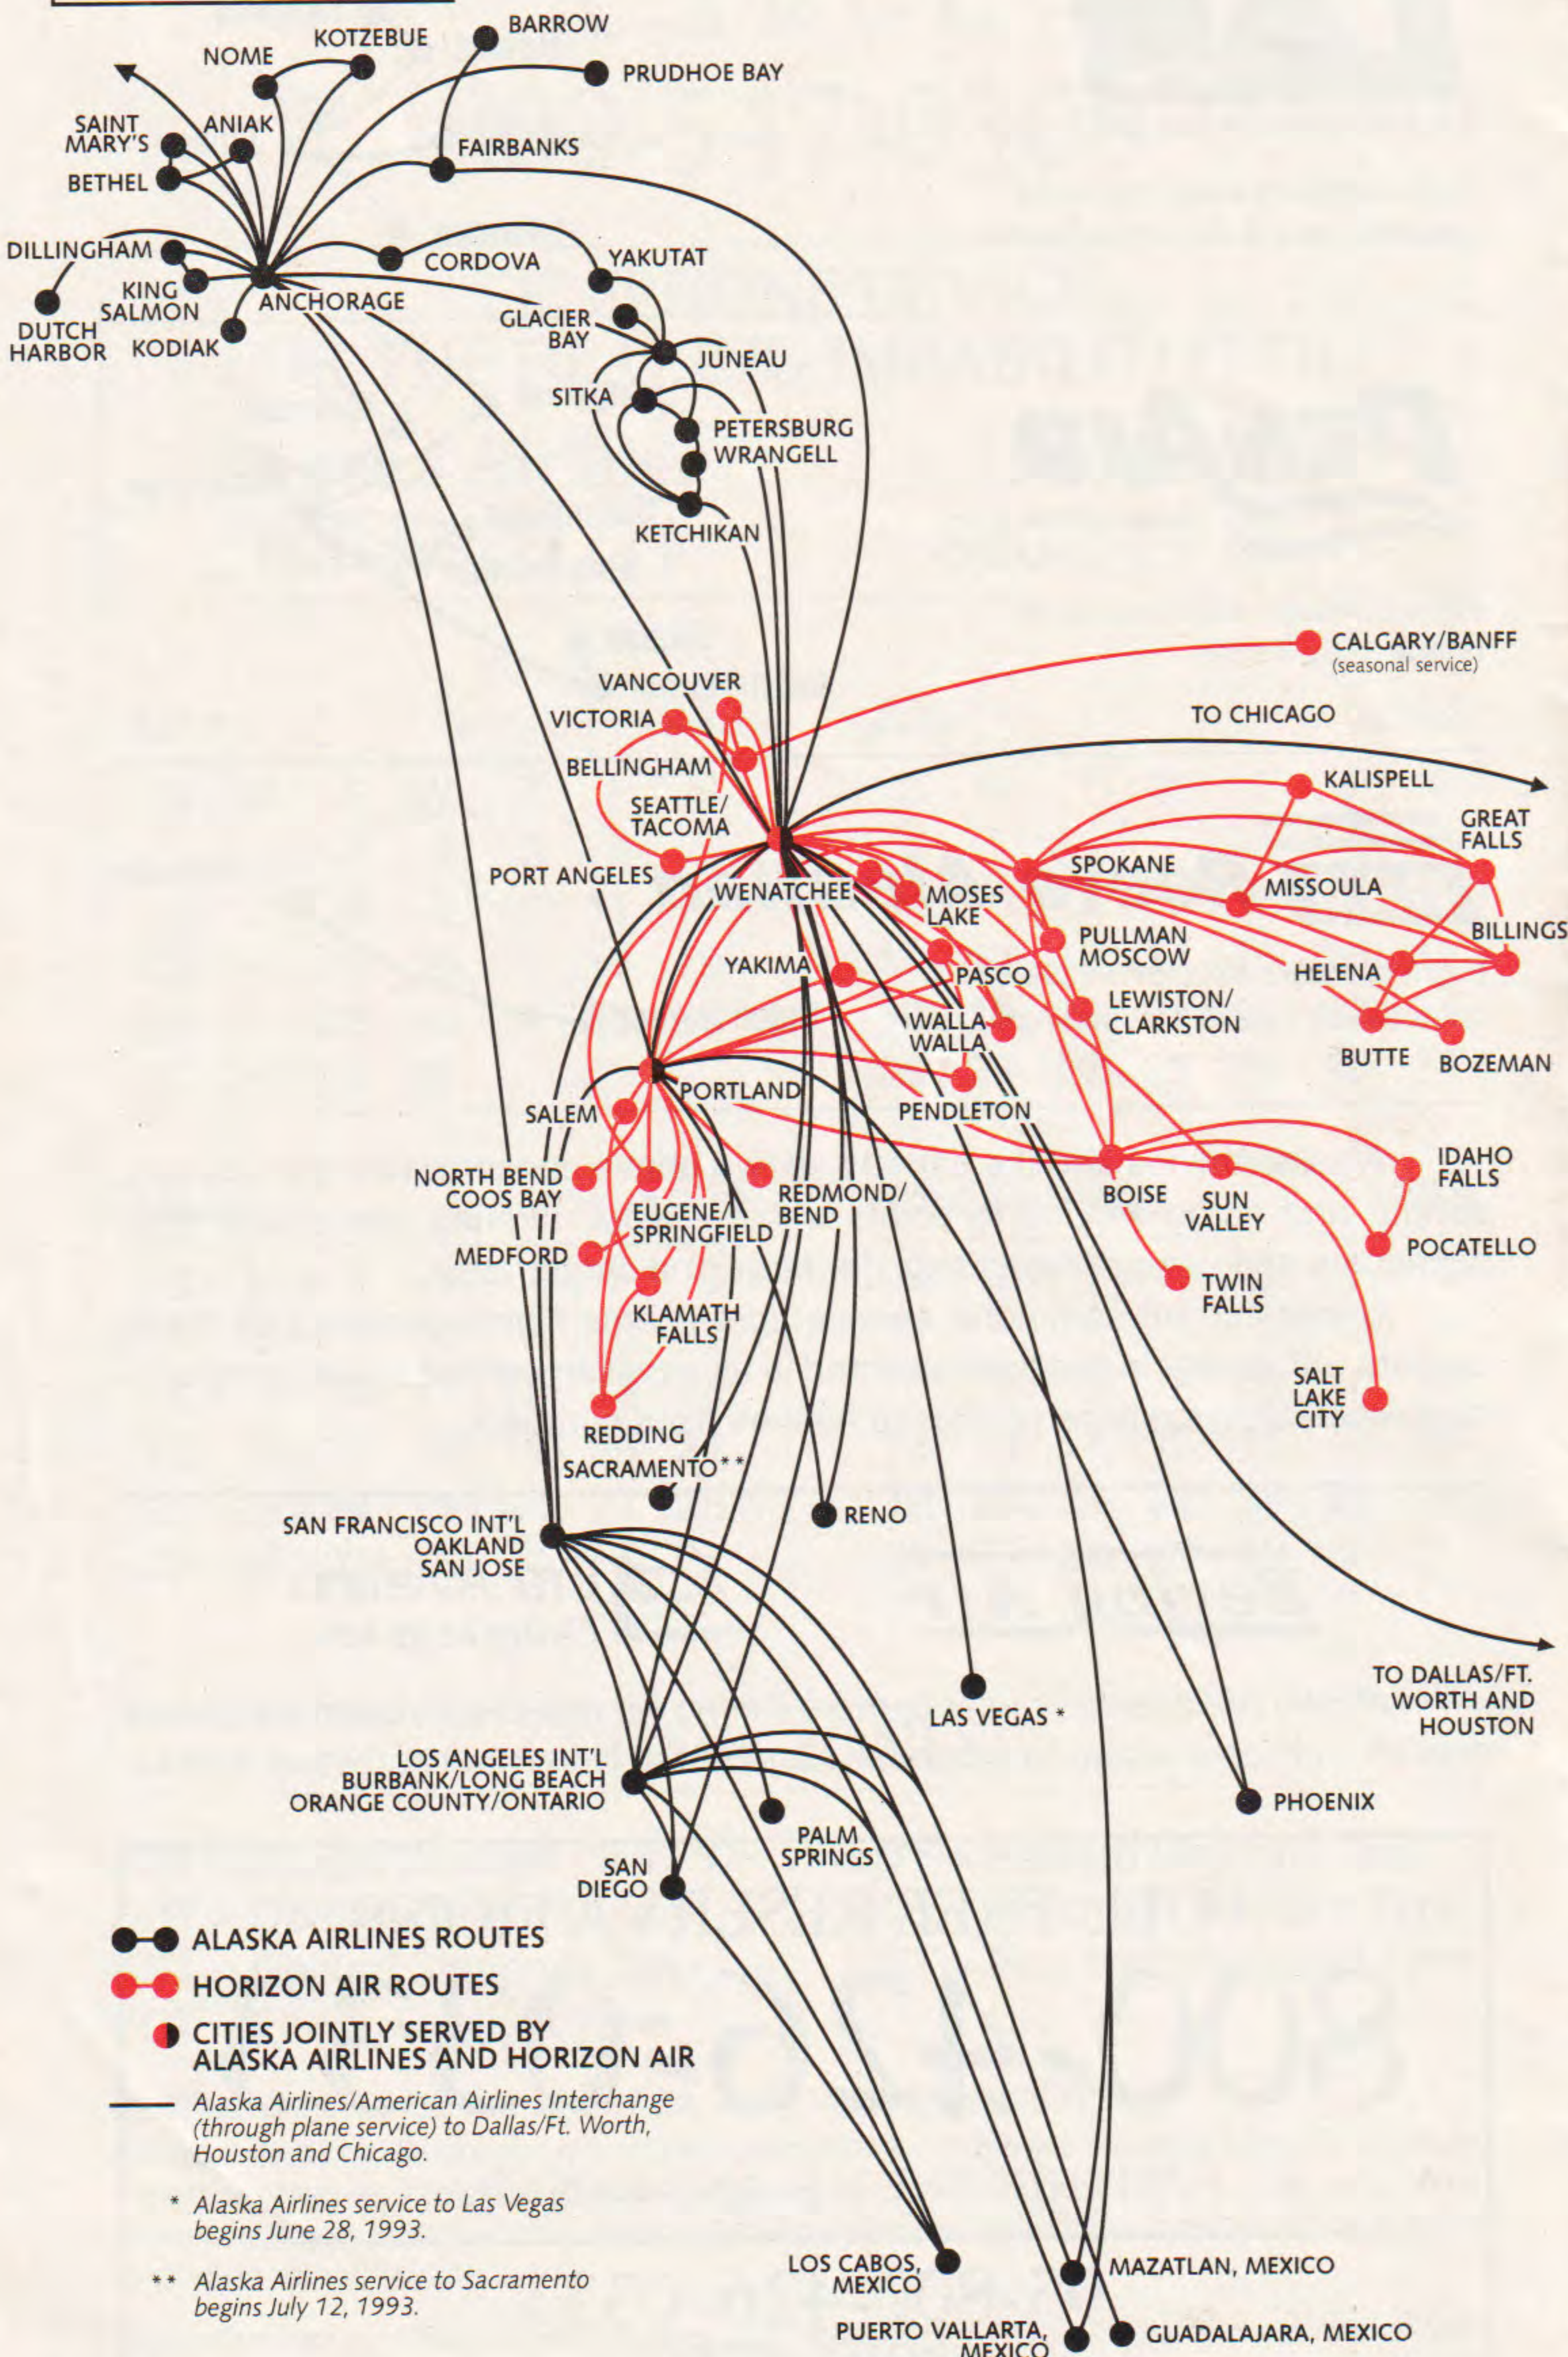

DIRECT FLIGHT TIMETABLE

Alaska Airlines

JUNE 7, 1993 — SEPTEMBER 7, 1993

Includes

Horizon Air

New Alaska Airlines Jet Service

- Seattle – Reno daily nonstop service begins June 7.
- Portland – Reno daily nonstop service begins June 7.
- Seattle – Las Vegas daily nonstop service begins June 28.
- Seattle – Sacramento daily nonstop service begins July 12.
- Portland – Anchorage nonstop service resumes June 7.

— FOR RESERVATIONS: —

Alaska Airlines
800-426-0333

Horizon Air
800-547-9308

Alaska Airlines

Horizon Air

Service to the Russian Far East

- ALASKA AIRLINES ROUTES
- HORIZON AIR ROUTES
- CITIES JOINTLY SERVED BY ALASKA AIRLINES AND HORIZON AIR
- Alaska Airlines/American Airlines Interchange (through plane service) to Dallas/Ft. Worth, Houston and Chicago.
- * Alaska Airlines service to Las Vegas begins June 28, 1993.
- ** Alaska Airlines service to Sacramento begins July 12, 1993.

Alaska Airlines

JUNE 7, 1993 — SEPTEMBER 7, 1993

Includes

Horizon Air

New Alaska Airlines Jet Service

- Seattle – Reno daily nonstop service begins June 7.
- Portland – Reno daily nonstop service begins June 7.
- Seattle – Las Vegas daily nonstop service begins June 28.
- Seattle – Sacramento daily nonstop service begins July 12.
- Portland – Anchorage nonstop service resumes June 7.

DIRECT FLIGHTS:

- Locate your originating city and move down the column until you locate your destination. Departure and arrival times, flight number, and frequency are listed.

CONNECTING FLIGHTS:

- Locate your originating city and the flight to your connection city. Note your arrival time.
- Turn to the connection city and note the departure time listed to your final destination.
- Be sure you have the minimum connection time required between flights for your connection city listed below.