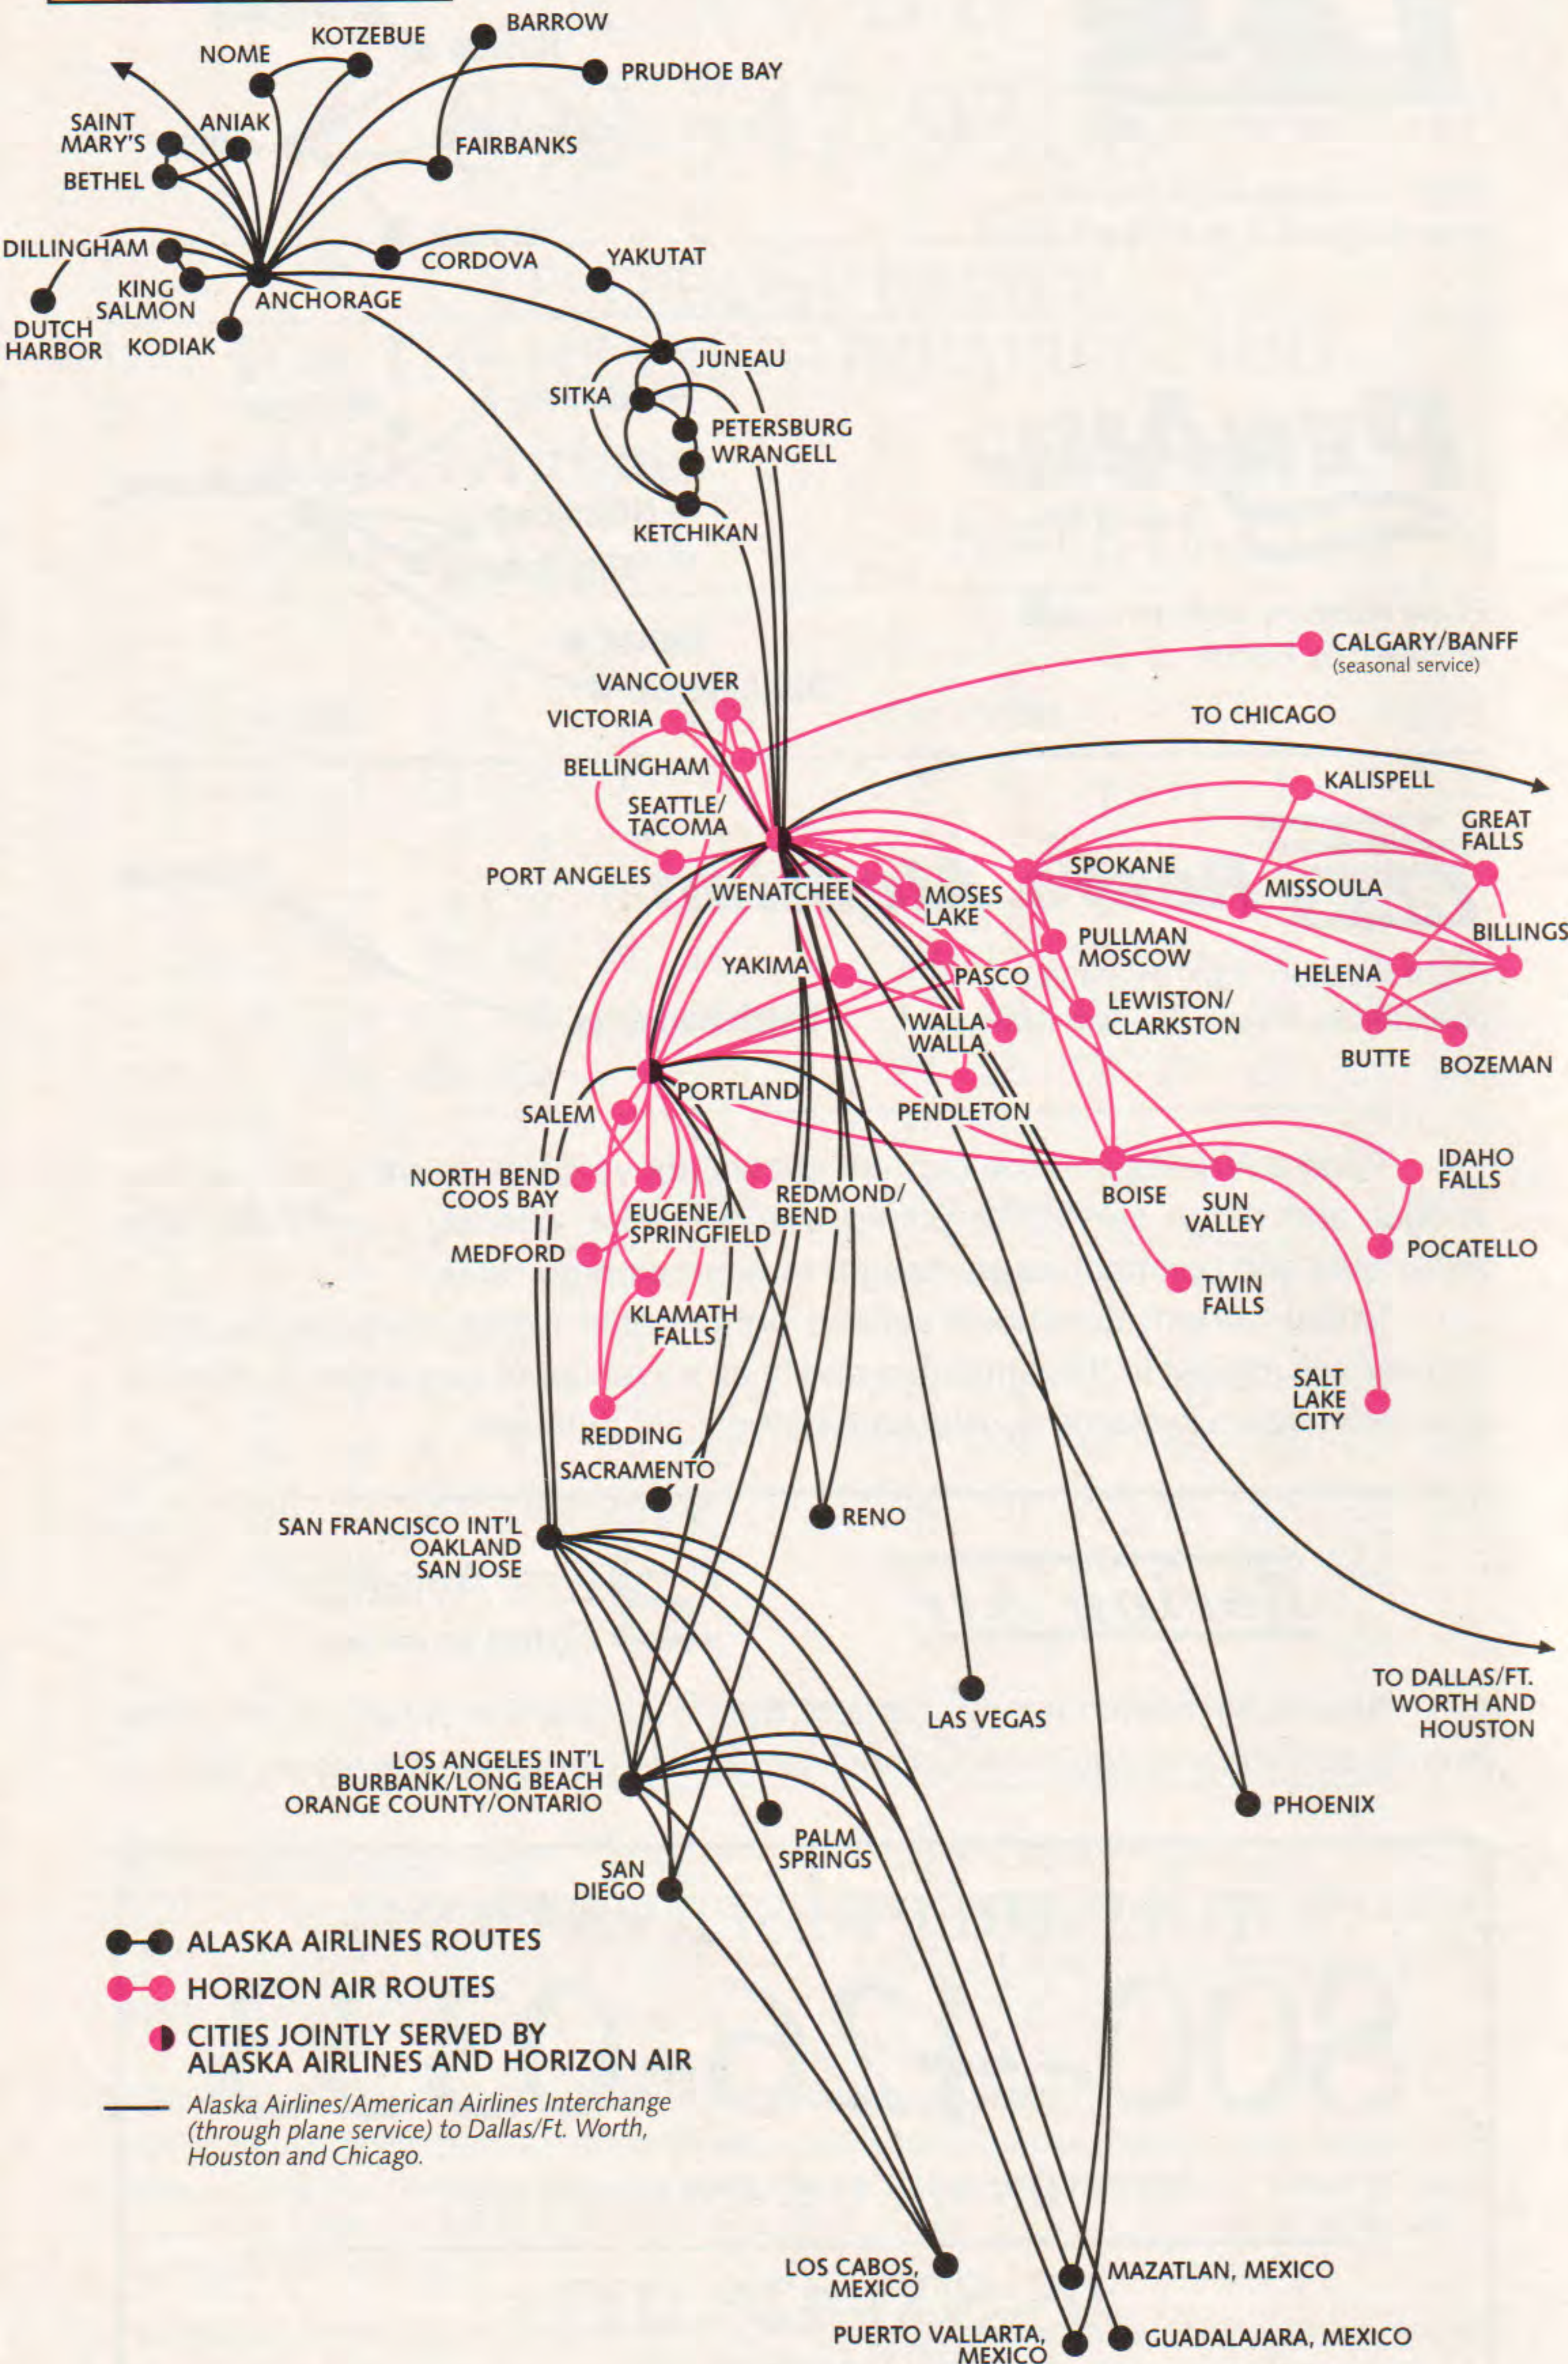

Alaska Airlines

Horizon Air

Service to the Russian Far East