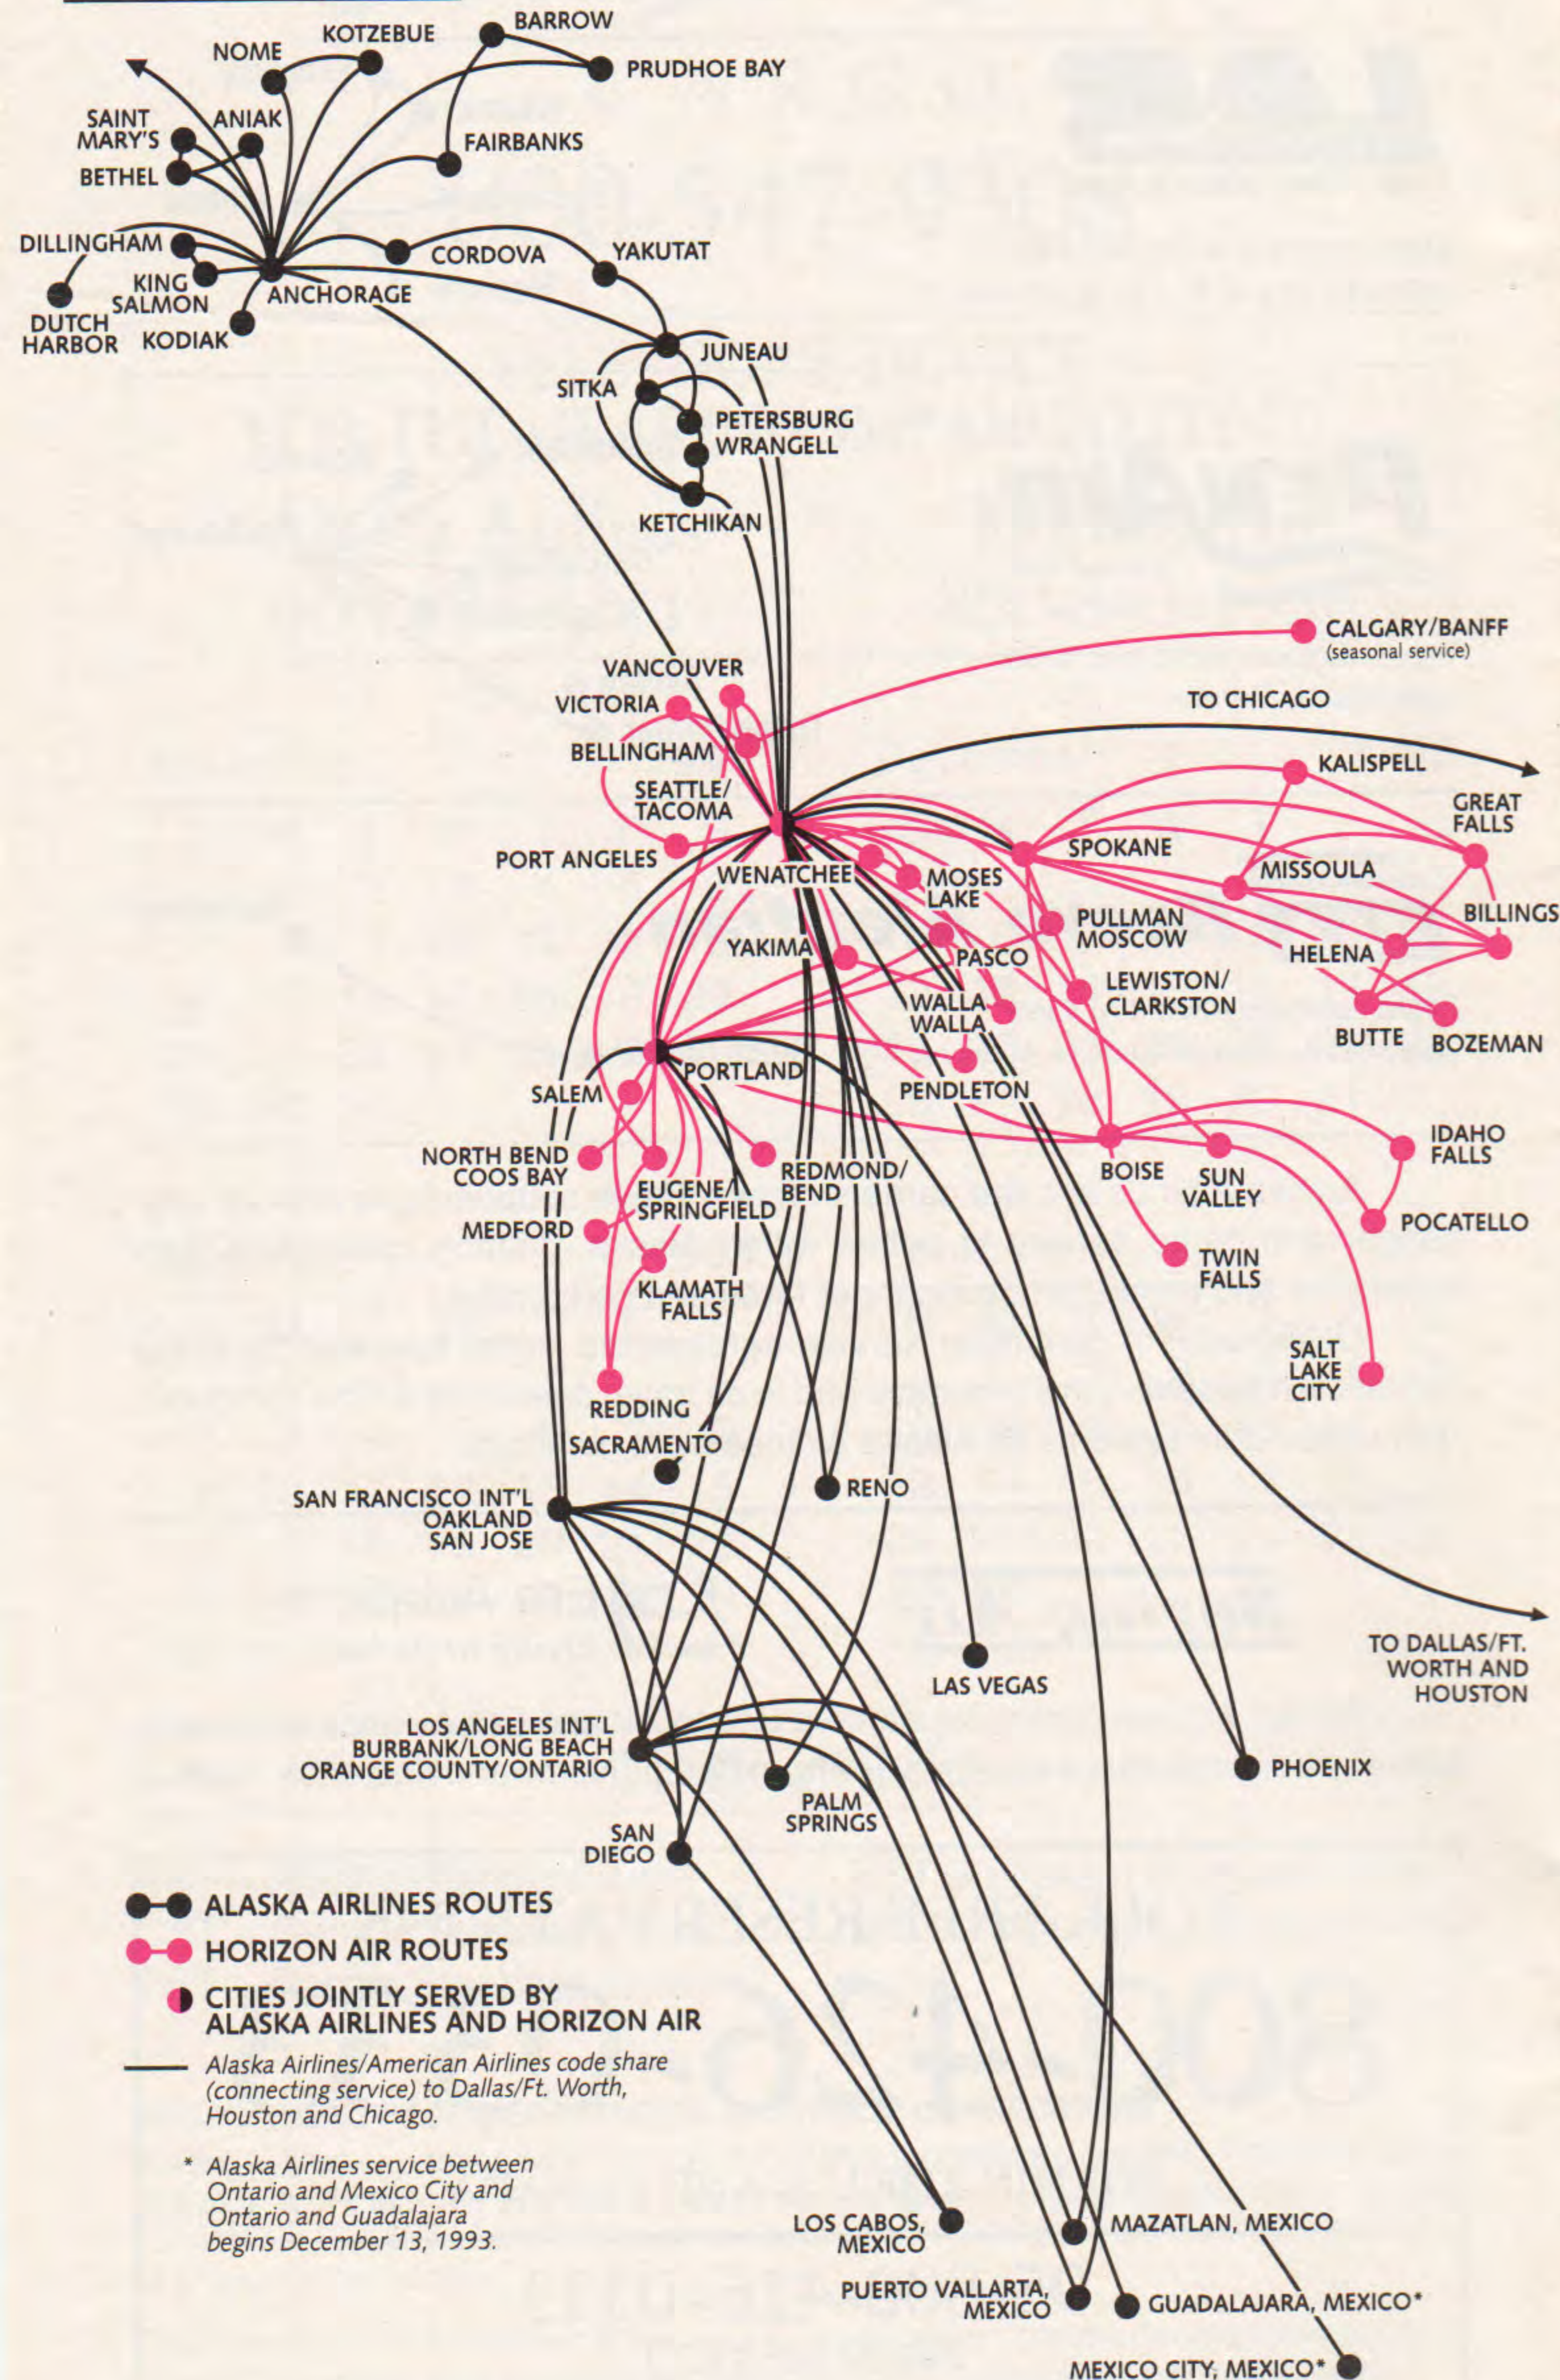

Alaska Airlines

EFFECTIVE NOVEMBER 3, 1993

Includes

Horizon Air

PHOTO COURTESY OF PALM SPRINGS DESERT RESORTS CVB / ARTHUR COLEMAN

New Alaska Airlines Service

- Seattle – Palm Springs daily nonstop service begins November 3.
- Mexico City – Ontario, California daily nonstop service and Mexico City – San Jose, California one stop service begins December 13.
- Ontario – Guadalajara, Mexico nonstop service begins December 13.

FOR FLIGHT INFORMATION & RESERVATIONS CALL 1-800-426-0333

Alaska Airlines

Horizon Air

Alaska Airlines

EFFECTIVE NOVEMBER 3, 1993

Includes

Horizon Air

Service to the Russian Far East

PHOTO COURTESY OF PALM SPRINGS DESERT RESORTS CVB / ARTHUR COLEMAN

New Alaska Airlines Service

- Seattle - Palm Springs daily nonstop service begins November 3.
- Mexico City - Ontario, California daily nonstop service and Mexico City - San Jose, California one stop service begins December 13.
- Ontario - Guadalajara, Mexico nonstop service begins December 13.

DIRECT FLIGHTS:

- Locate your originating city and move down the column until you locate your destination. Departure and arrival times, flight number, and frequency are listed.

CONNECTING FLIGHTS:

- Locate your originating city and the flight to your connection city. Note your arrival time.
- Turn to the connection city and note the departure time listed to your final destination.
- Be sure you have the minimum connection time required between flights for your connection city listed below.