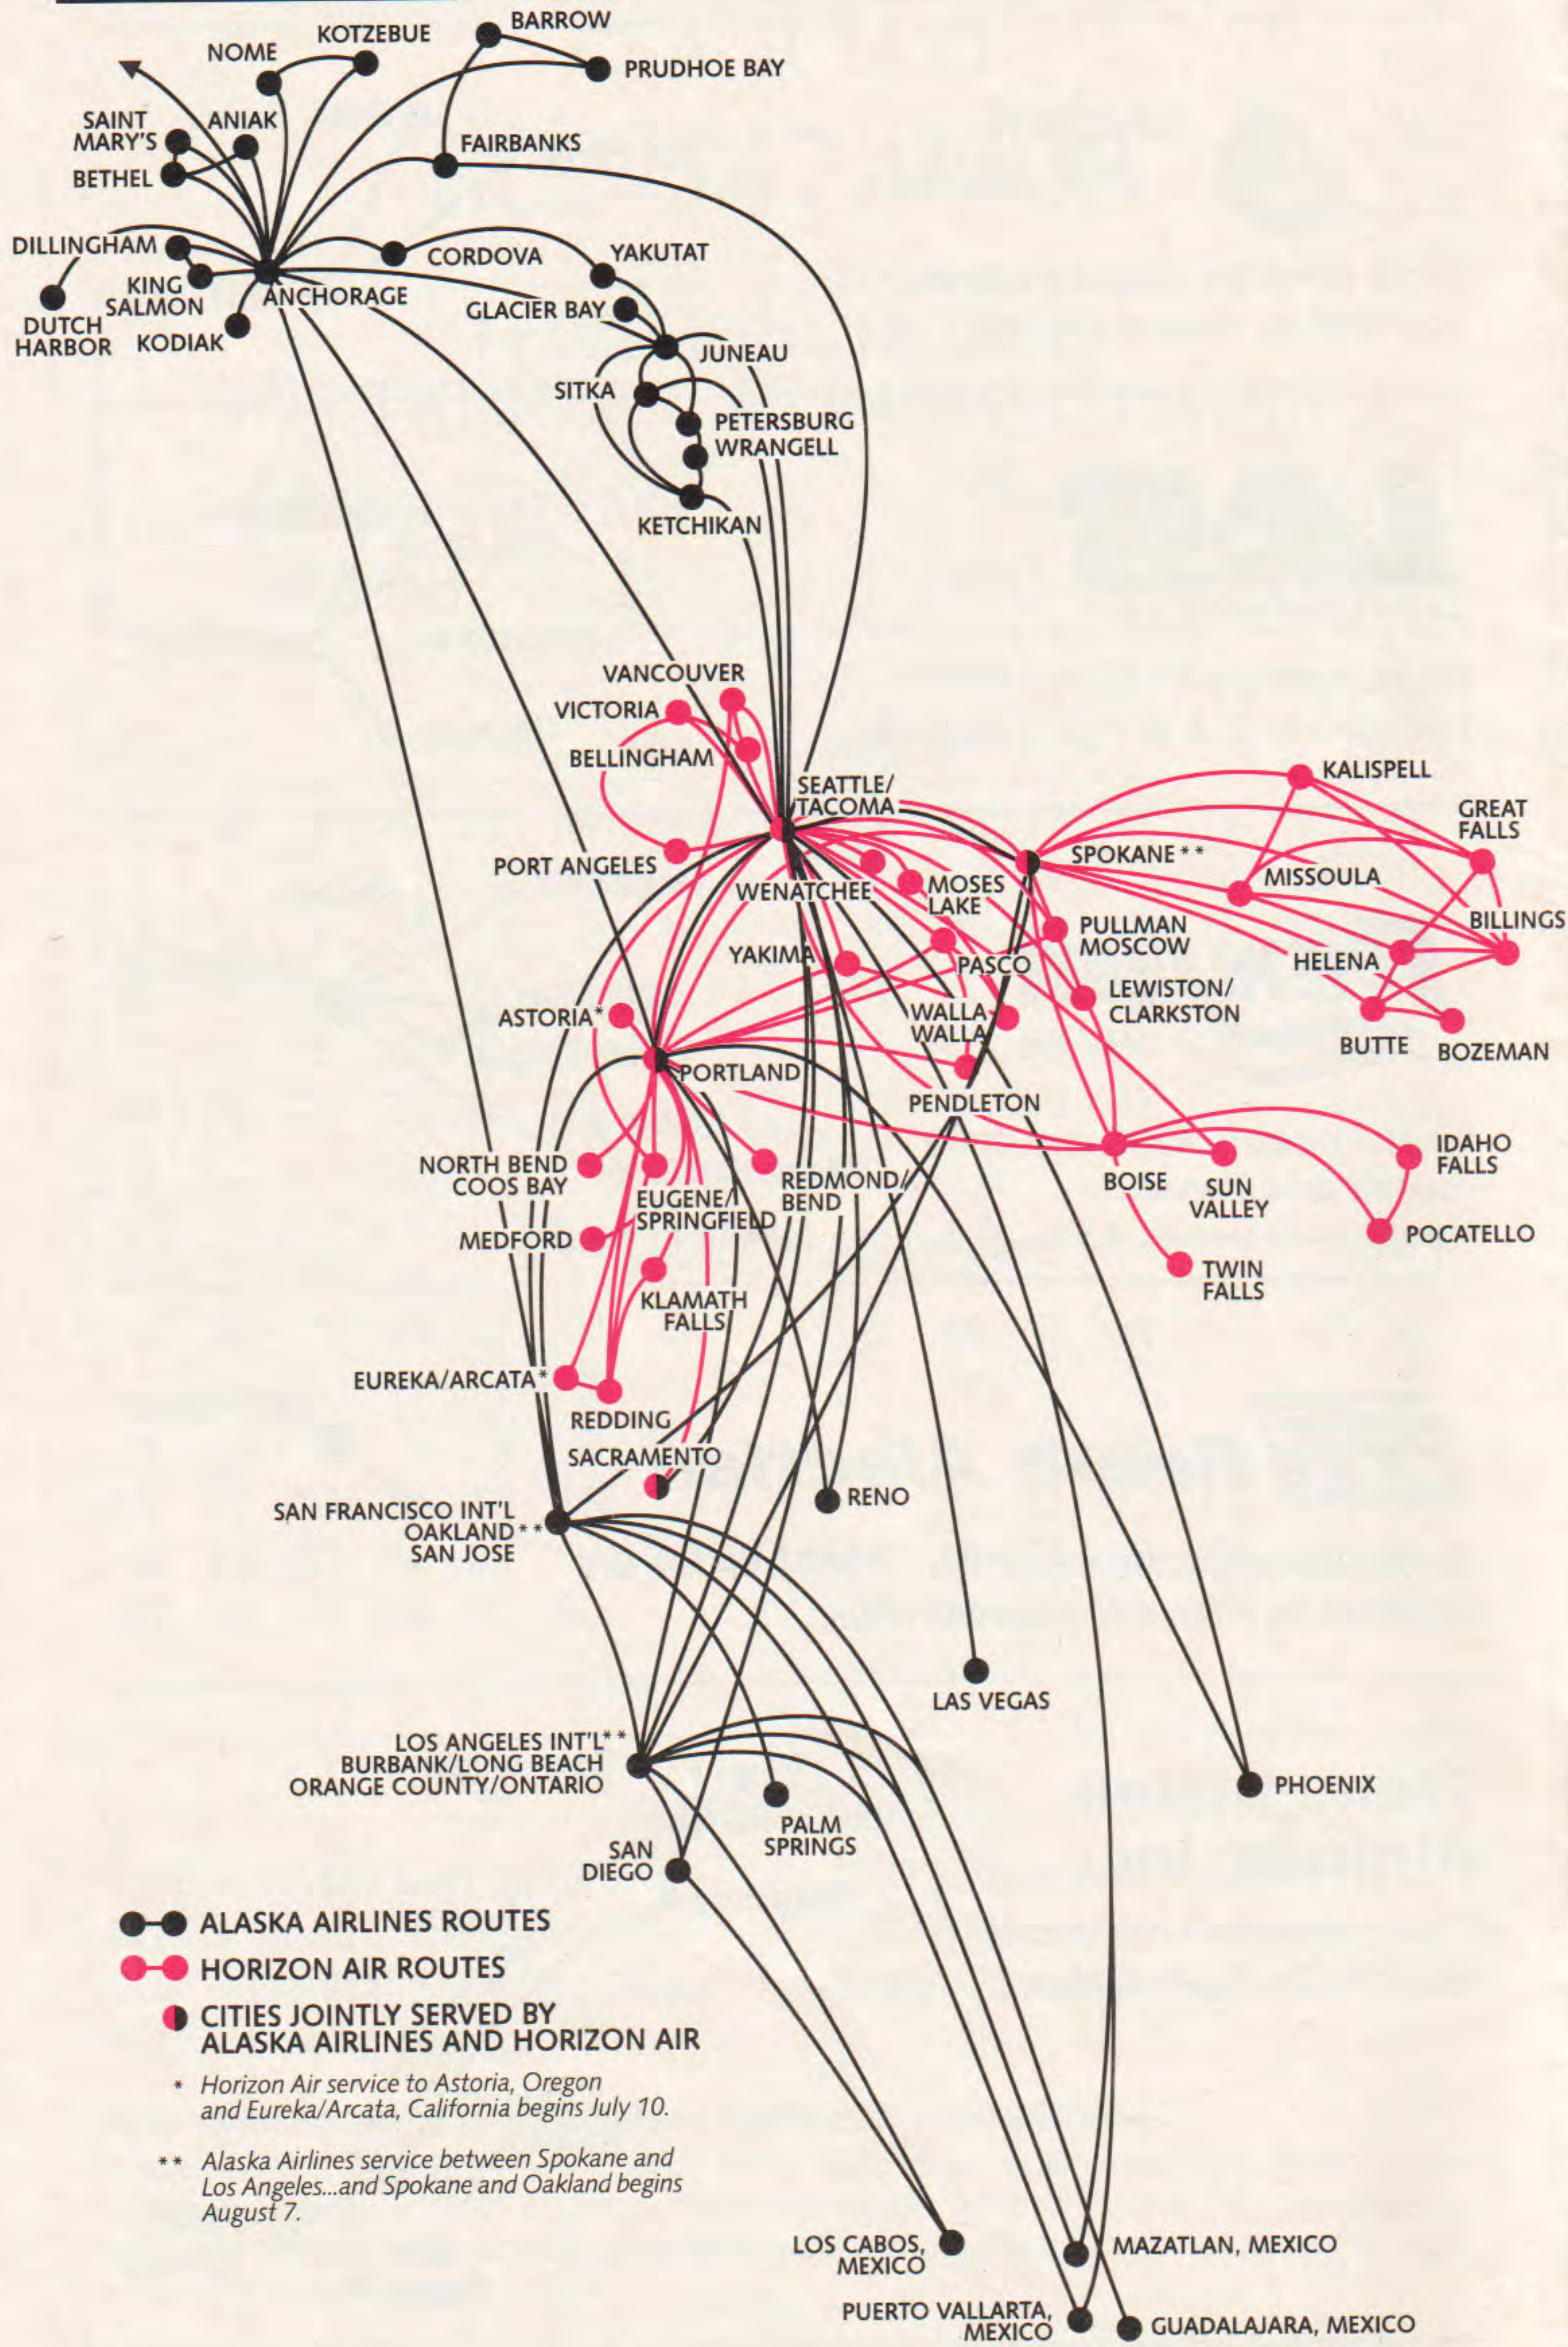

Alaska Airlines

Horizon Air

Service to the Russian Far East