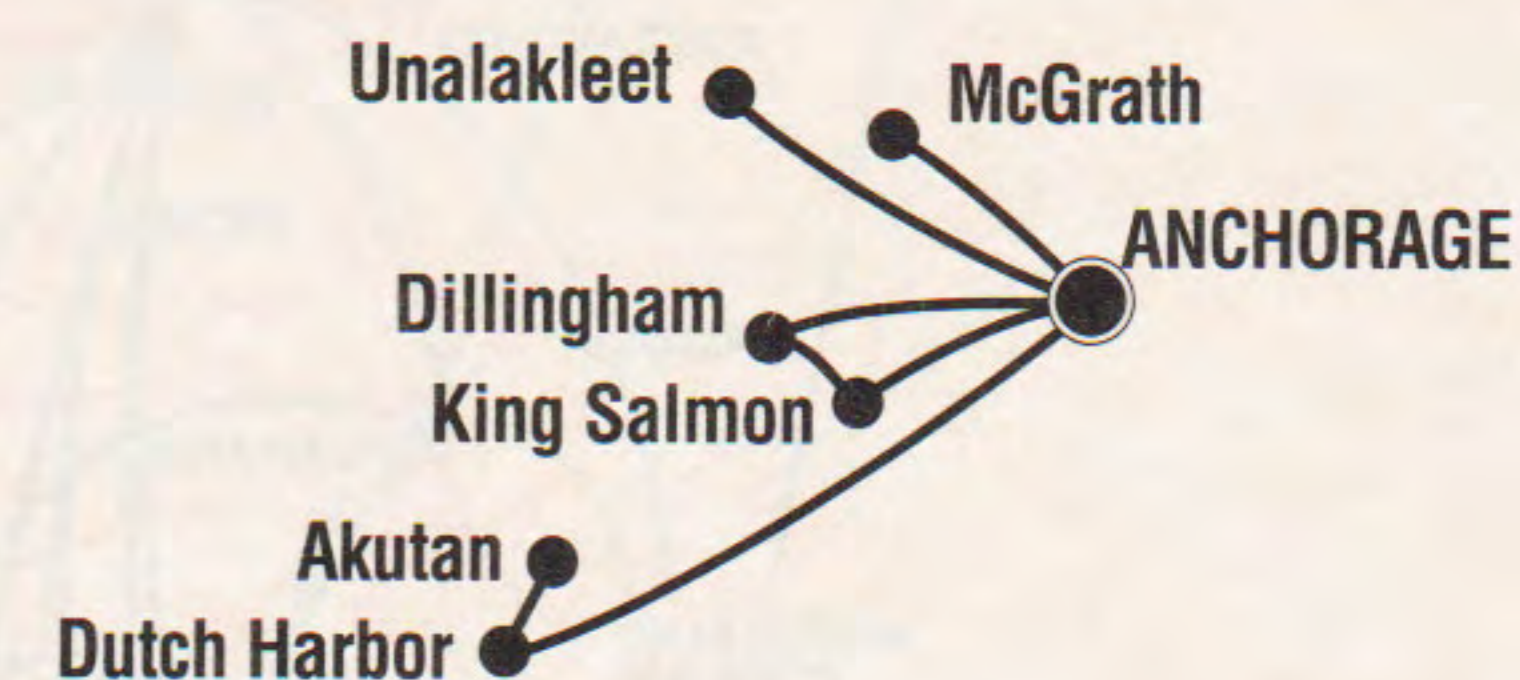

Leave	Arrive	Flight	Freq	Stops	MP	Leave	Arrive	Flight	Freq	Stops	MP
SEATTLE-TACOMA To: (PDT) Alaska Airlines Seattle Vicinity ☎ 431-3100 Toll Free ☎ 800-426-0333 Horizon Air ☎ 800-547-9308						SEATTLE-TACOMA To: (PDT) Alaska Airlines Seattle Vicinity ☎ 431-3100 Toll Free ☎ 800-426-0333 Horizon Air ☎ 800-547-9308					
AKUTAN (ADT) 2275						AKUTAN (ADT) 2275					
7:00a 2:05p 81/20 Daily ANC						7:00a 2:05p 81/20 Daily ANC					
4244 DUT						4244 DUT					
11:00a 5:40p 85/4215 Daily ANC						11:00a 5:40p 85/4215 Daily ANC					
4246 DUT						4246 DUT					
ANCHORAGE (ADT) 1448						ANCHORAGE (ADT) 1448					
7:00a 9:40a 81 Daily 0						7:00a 9:40a 81 Daily 0					
8:00a 10:33a 95 Daily 0						8:00a 10:33a 95 Daily 0					
8:50a 11:20a 201 14 0						8:50a					

E Era Aviation
Flying at its best.

Flight numbers 4800 thru 4899
operated by Era Aviation.

Era Aviation also serves 17 village communities from Bethel.

HARBOR
AIRLINES

Flight numbers 4500 thru 4599
operated by Harbor Airlines.

L.A.B.
L.A.B. FLYING SERVICE, INC.

Flight numbers 4400 thru 4499
operated by L.A.B. Flying Service.

PENAIR
The Spirit of Alaska

Flight numbers 4200 thru 4299
operated by PenAir.

PenAir also serves 9 village communities from Kodiak.

RAA Reeve Aleutian

Flight numbers 4300 thru 4399
operated by Reeve Aleutian Airways.

Trans States
Airlines, Inc.

Flight numbers 4700 thru 4799
operated by Trans States Airlines, Inc.

Bering Air

Bering Air serves over 25 additional village communities from Nome and Kotzebue, Alaska.