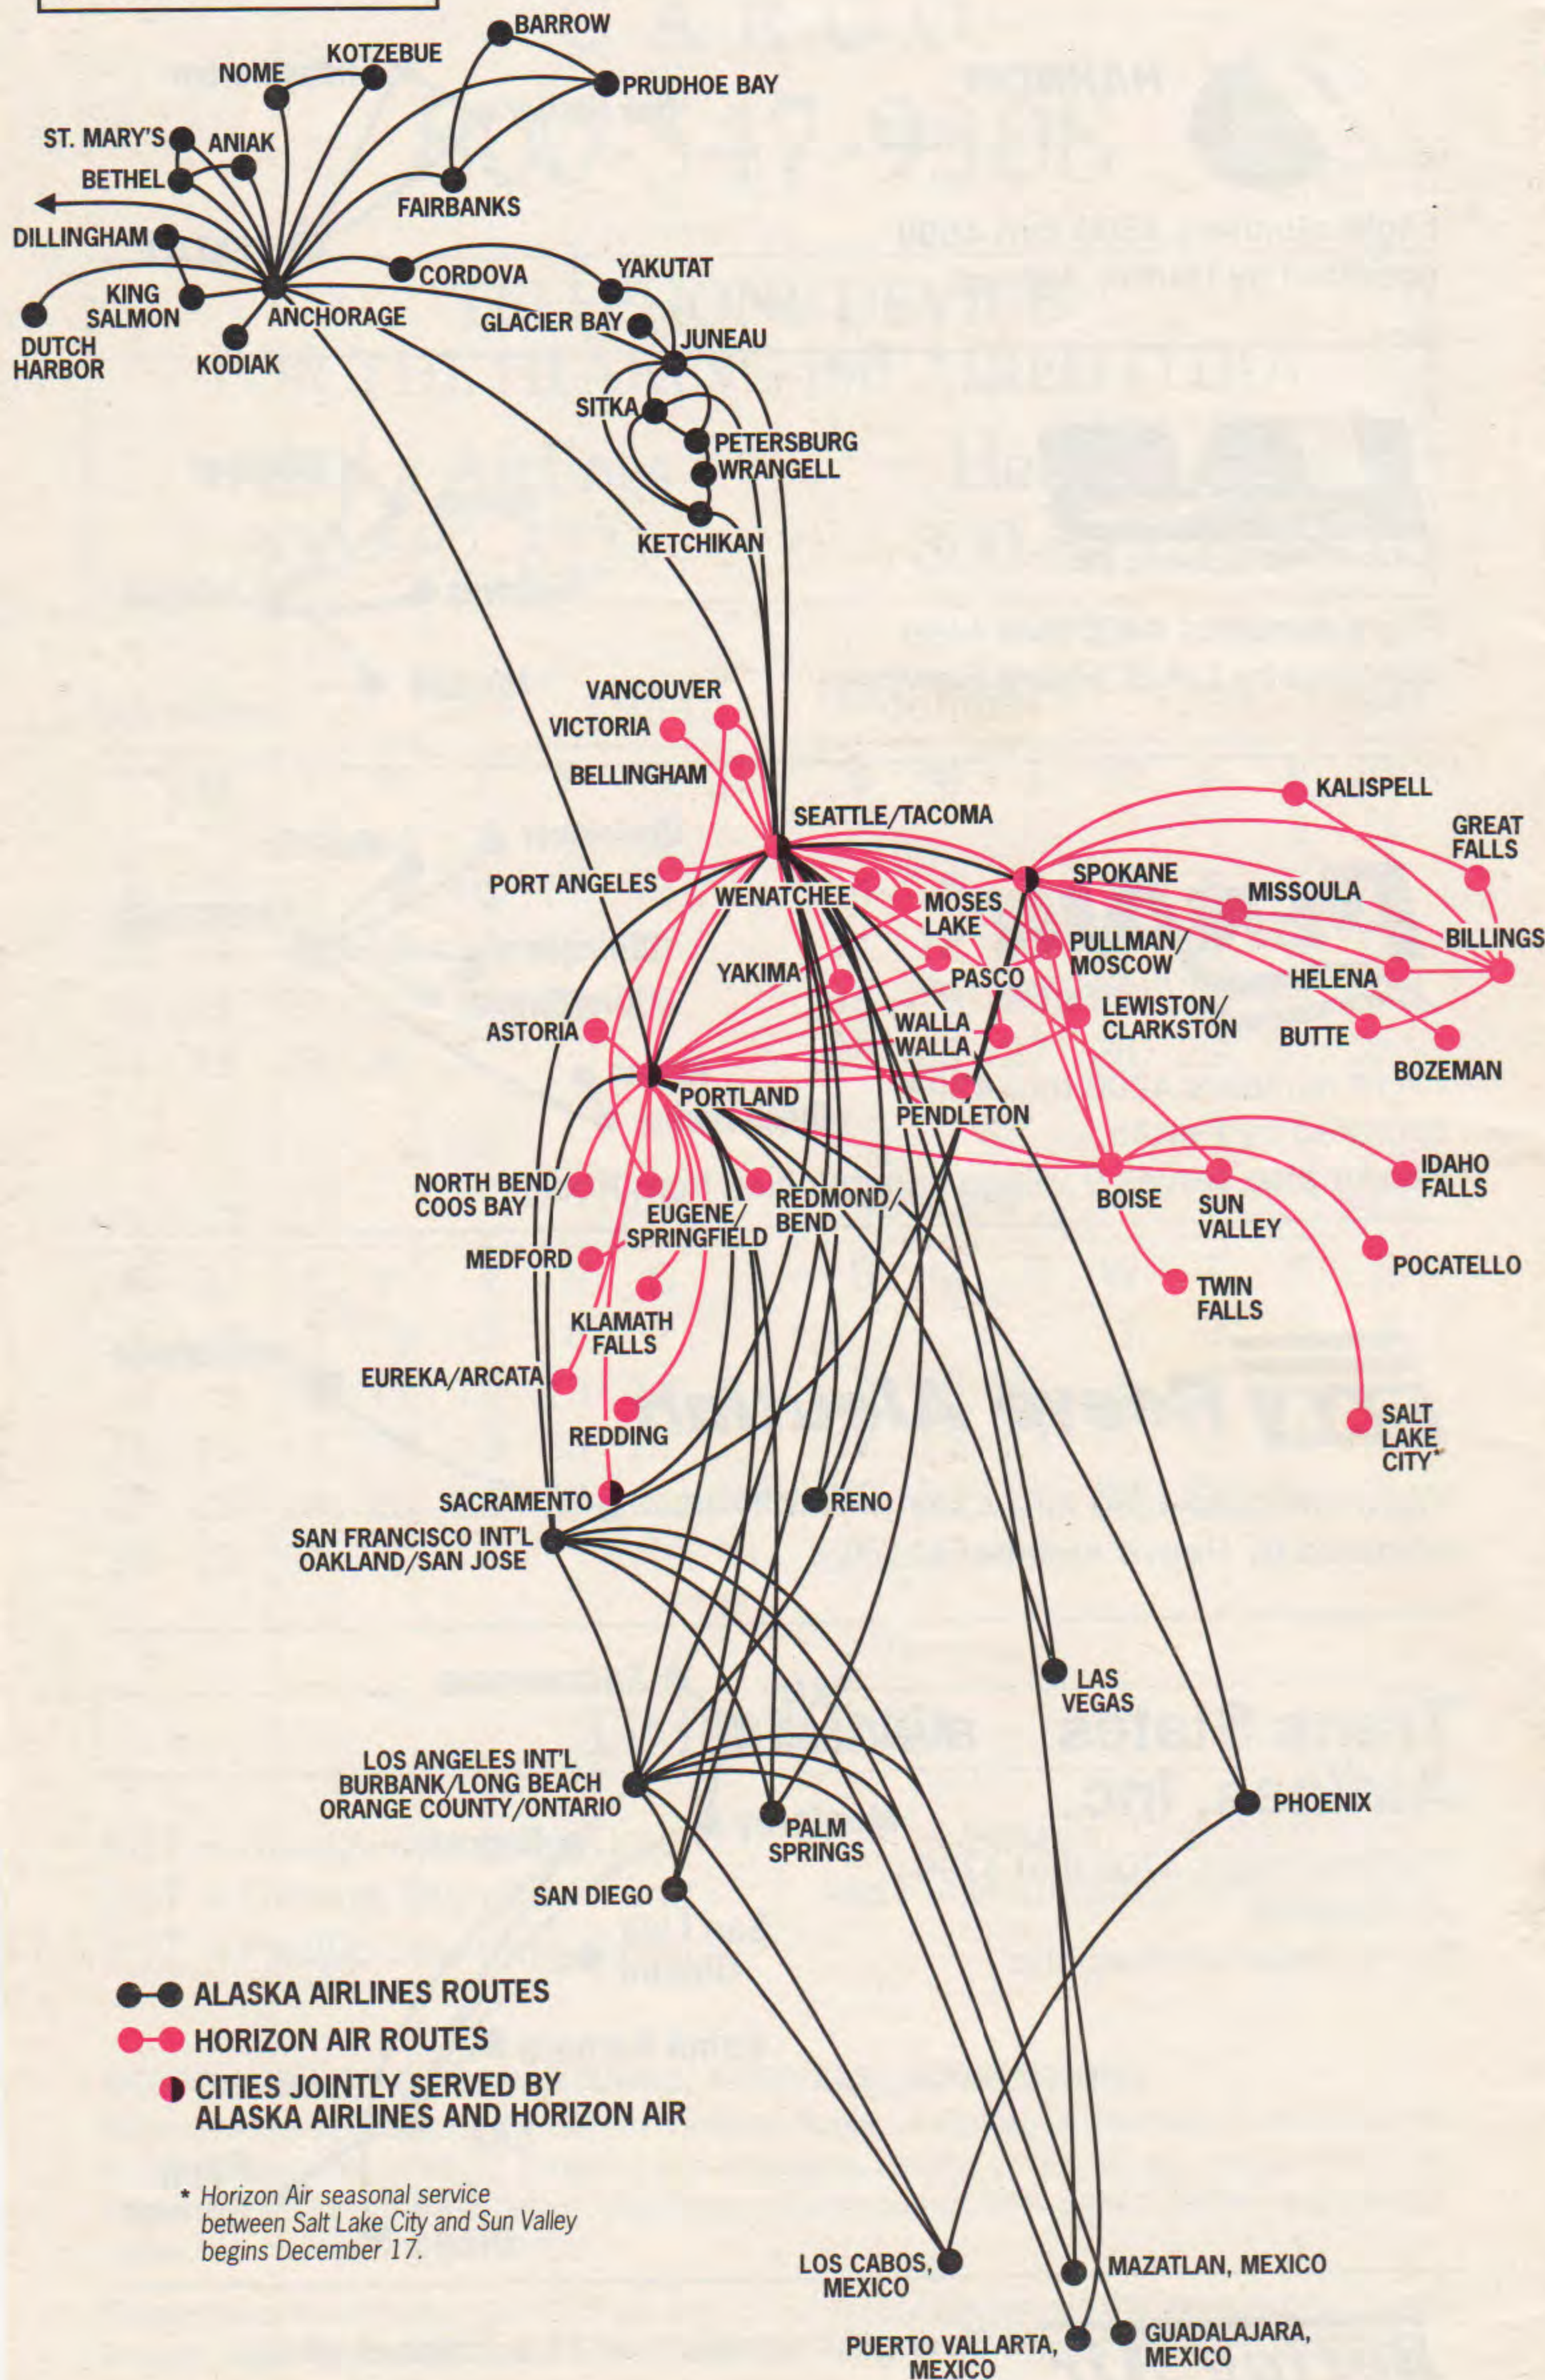

Alaska Airlines

Horizon Air

Alaska Airlines

Service to the Russian Far East