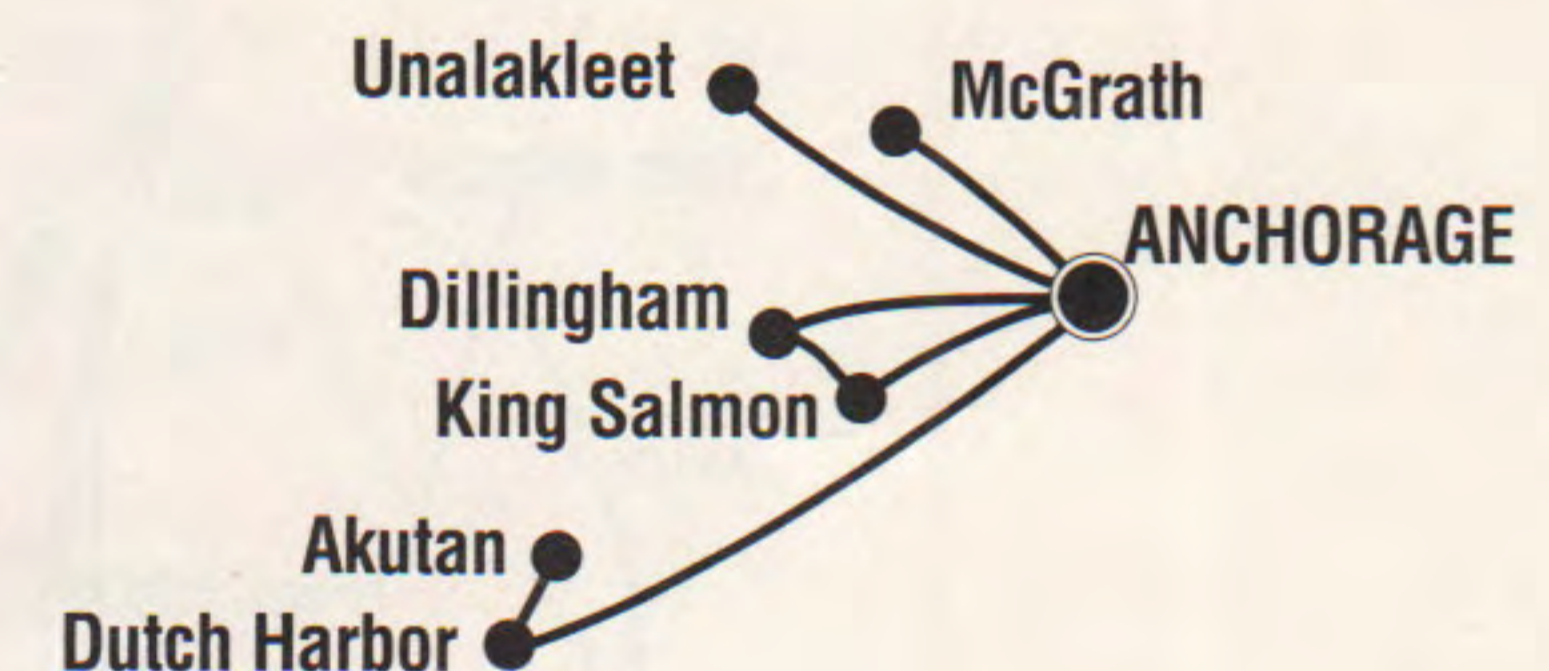

L.A.B. L.A.B. FLYING SERVICE, INC.

Flight numbers 4400 thru 4499
operated by L.A.B. Flying Service.

PENAIR The Spirit of Alaska

Flight numbers 4200 thru 4299
operated by PenAir.

PenAir also serves 9 village communities from Kodiak.

RAA Reeve Aleutian

Flight numbers 4300 thru 4399
operated by Reeve Aleutian Airways.

Trans States Airlines, Inc.

Flight numbers 4700 thru 4799
operated by
Trans States Airlines, Inc.

Bering Air

Bering Air serves over 25 additional village communities from Nome and Kotzebue, Alaska.