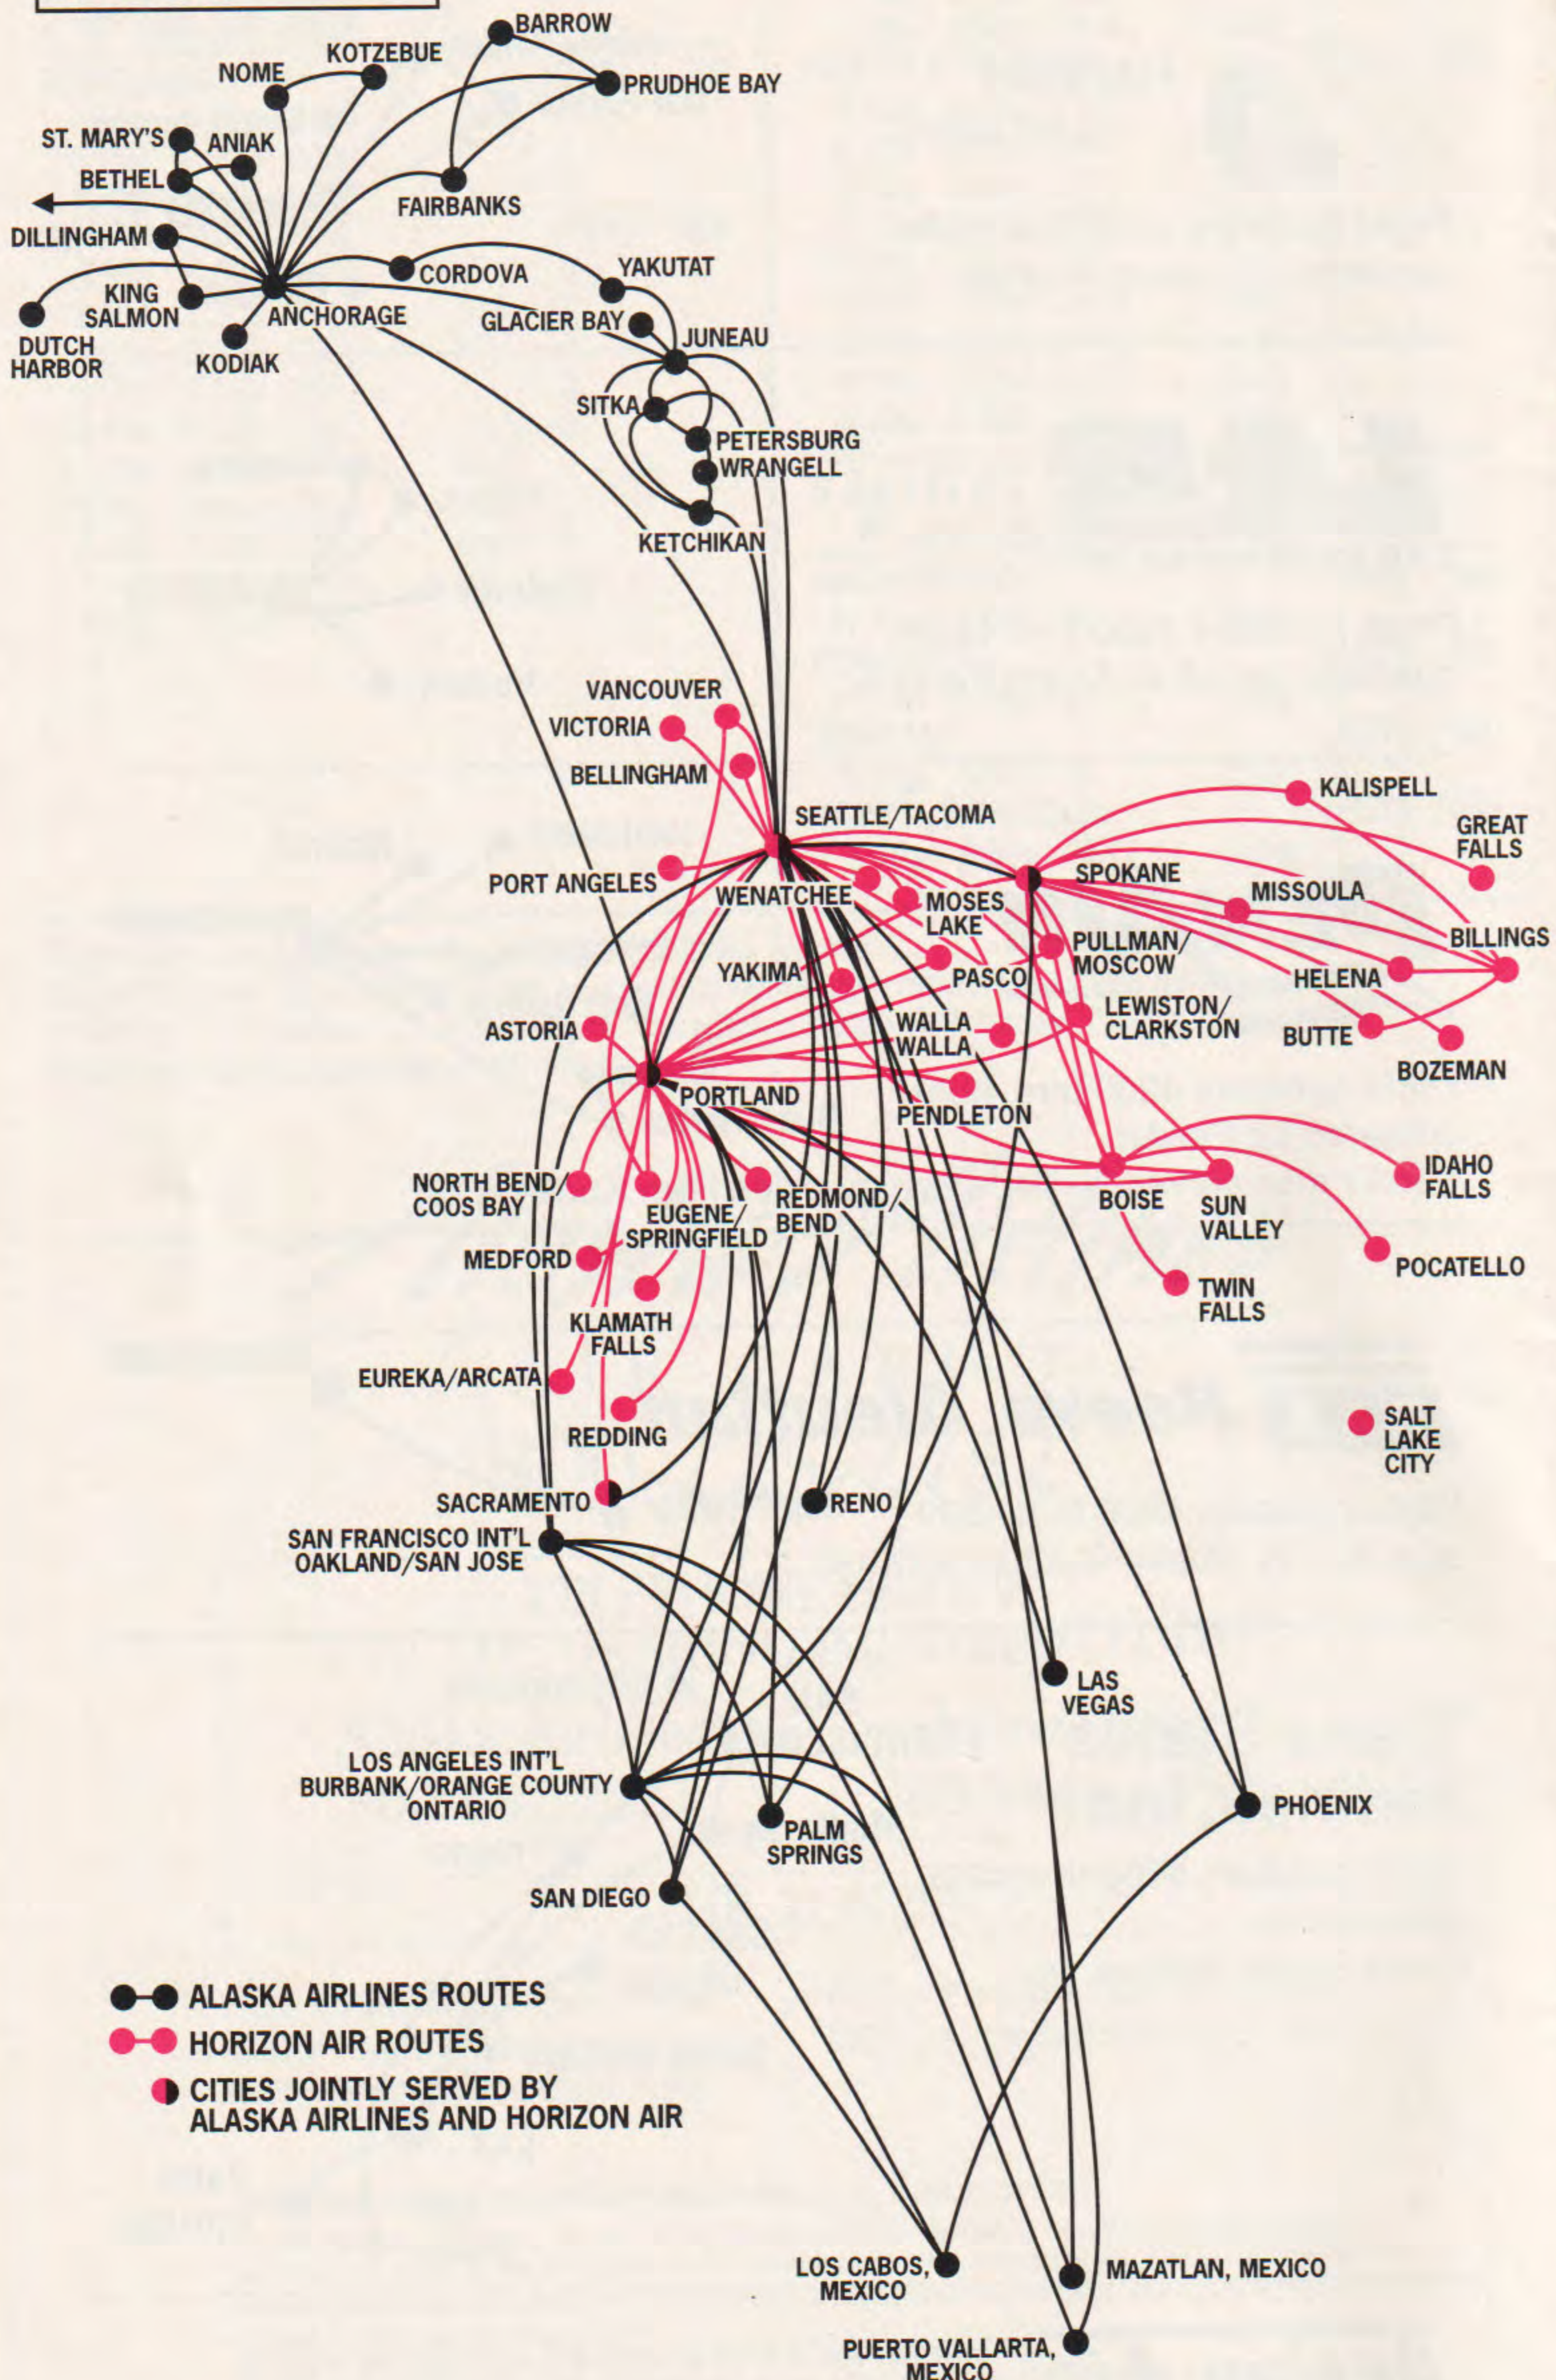

To join Sprint, call
1-800-308-2011

*not available in Alaska

FOR FLIGHT INFORMATION & RESERVATIONS
CALL 1-800-426-0333

Alaska Airlines

Horizon Air

Alaska Airlines

Service to the Russian Far East

EFFECTIVE JANUARY 9, 1995
 Includes
Horizon Air

SEE SPECTACULAR KILLER WHALES AT SEA WORLD IN SAN DIEGO

Call Today To Book Your Alaska Airlines
 Disneyland Or San Diego Vacation

2-day vacation packages as low as \$77 pp/dbl plus airfare

Earn Mileage Plan Bonus Miles With Sprint®

Mileage Plan members who switch to Sprint's residential long distance calling plan The MostSM, before March 31, 1995, can take advantage of a special charter bonus offer:*

- Earn 10 miles for every dollar spent on Sprint long distance for the first six months after placing your first call
- Earn 2,000 bonus miles (MVPs earn 3,000)
- Receive a free Alaska Airlines/Sprint FONCARDSM

DIRECT FLIGHTS: All Alaska Airlines and Horizon Air direct flights are listed in the timetable. (Direct flights are those that are scheduled between two cities, regardless of whether or not there are intermediate stopovers.) Simply turn to the city that you wish to depart from and read down the column until you locate your destination city. Departure and arrival times, along with flight numbers are clearly shown.