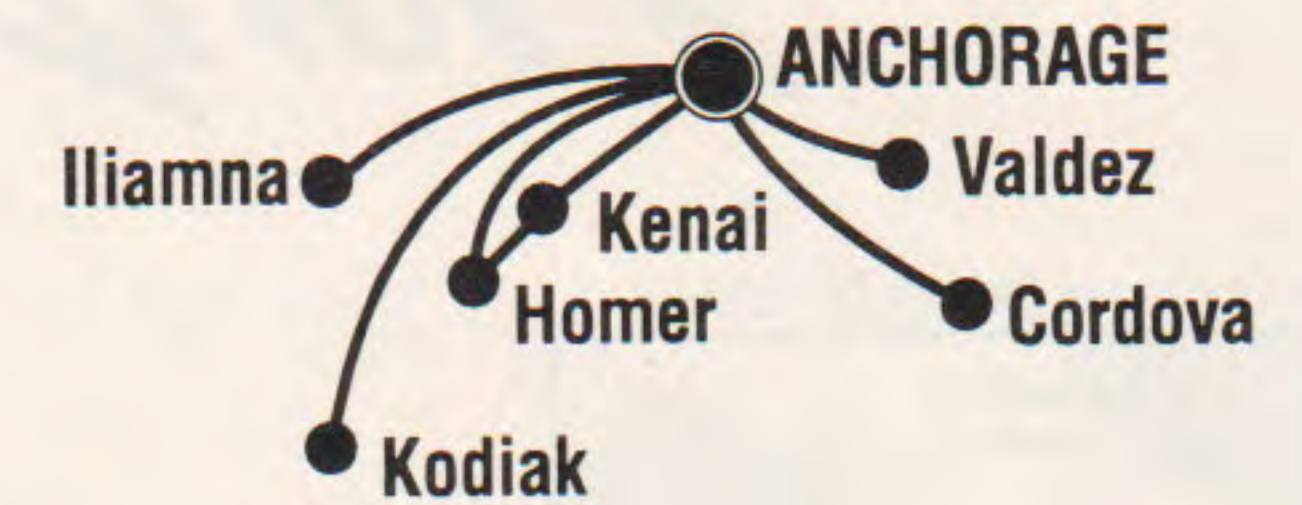

Flight Numbers 1 through 799 operated by Alaska Airlines.
Flight Numbers 3000 through 4999 operated by commuter carriers for Alaska Airlines.
1-Monday 2-Tuesday 3-Wednesday 4-Thursday 5-Friday 6-Saturday 7-Sunday X-Except
Meals served at appropriate meal times.

Alaska Airlines

AIR CARGO
800-225-2752

TELEPHONE DEVICE
FOR THE HEARING IMPAIRED (TDD)

Alaska Airlines
800-682-2221

Horizon Air
800-843-1338

TIME ZONES

AST = Alaska Standard Time
CST = Central Standard Time
PST = Pacific Standard Time

EST = Eastern Standard Time
MST = Mountain Standard Time

RESPONSIBILITY OF DEPARTURES, ARRIVALS, CONNECTIONS

Alaska Airlines or Horizon Air will not be responsible for damages resulting from the failure to depart or arrive at times stated in this timetable, nor for errors herein, nor for failure to make connections with planes of other lines or those companies. Schedules or meal service subject to change without notice.

Passengers must present their tickets and all necessary documents (for international travel) at least 30 minutes prior to scheduled departure time or be subject to denied boarding.

Alaska Airlines

COMMUTER SERVICE®

E Era Aviation
Flying at its best.

Flight numbers 4800 thru 4899
operated by Era Aviation.
Era Aviation also serves 17 village communities from Bethel.

HARBOR
AIRLINES

Flight numbers 4500 thru 4599
operated by Harbor Airlines.