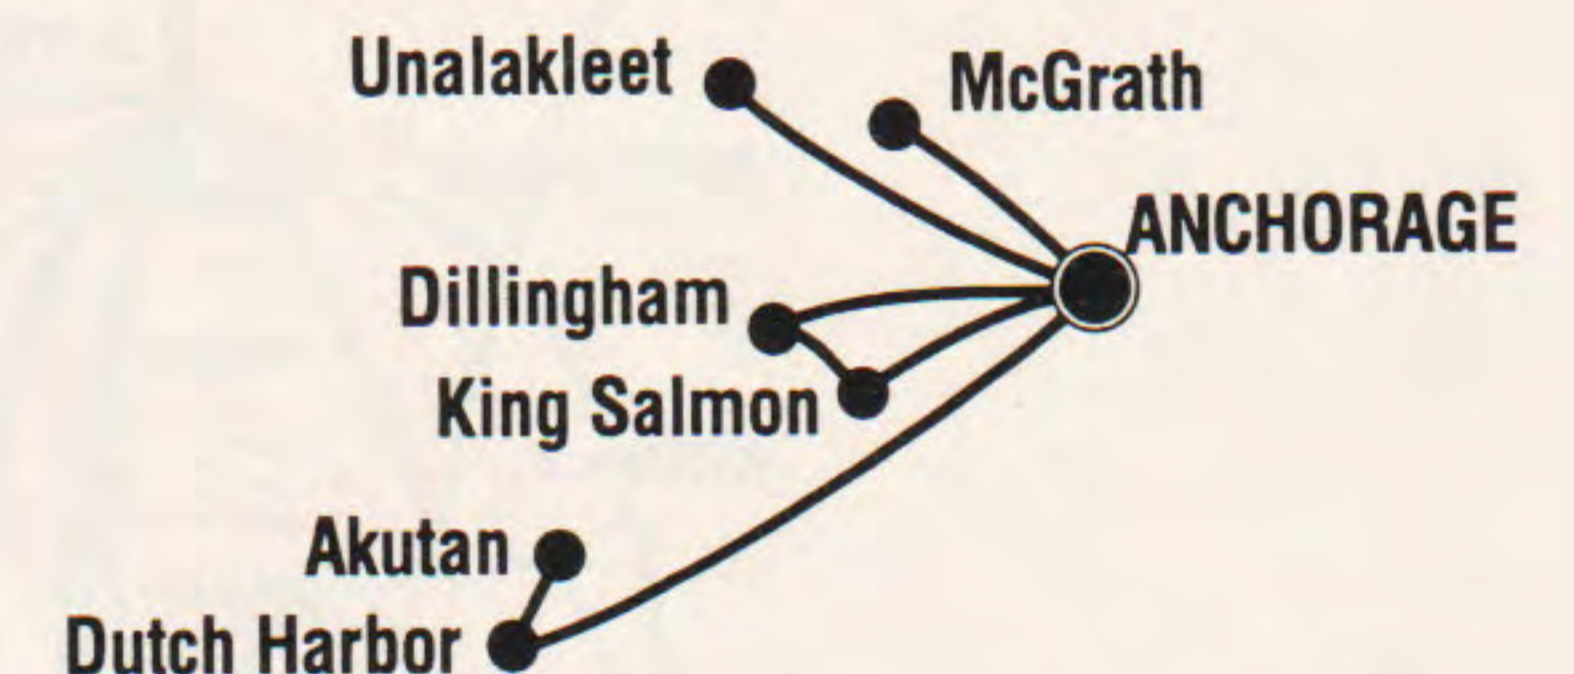

Leave	Arrive	Flight	Freq	Stops	MP
TWIN FALLS To: (Cont.)					
PULLMAN/MOSCOW (PST) 500					
6:00a	7:50a	2536	X7	2	
UNALAKLEET To: (AST)					
☎ 800-426-0333					
ANCHORAGE (AST) 393					
3:50p	5:20p	4241	X6	0	
4:00p	5:30p	4242	7	0	
VALDEZ To: (AST)					
☎ 800-426-0333					
ANCHORAGE (AST) 125					
8:35a	9:15a	4801	X7	0	
12:20p	1:00p	4805	X6	0	
4:10p	4:50p	4807	Daily	0	
6:20p	7:00p	4809	Daily	0	
VANCOUVER, BC To: (PST)					
☎ 800-547-9308					
BELLINGHAM (PST) 500					
7:10a	7:35a	2439	7	0	
PORTLAND (PST) 500					
9:25a	10:35a				

E Era Aviation
 Flying at its best.

Flight numbers 4800 thru 4899
 operated by Era Aviation.
 Era Aviation also serves 17 village communities from Bethel.

HARBOR
 AIRLINES

Flight numbers 4500 thru 4599
 operated by Harbor Airlines.

L.A.B.
 L.A.B. FLYING SERVICE, INC.

Flight numbers 4400 thru 4499
 operated by L.A.B. Flying Service.

PENAIR
 The Spirit of Alaska

Flight numbers 4200 thru 4299
 operated by PenAir.

PenAir also serves 9 village communities from Kodiak.

RAA Reeve Aleutian

Flight numbers 4300 thru 4399
 operated by Reeve Aleutian Airways.

Trans States Airlines, Inc.

Flight numbers 4700 thru 4799
 operated by
 Trans States Airlines, Inc.

Bering Air

Bering Air serves over 25 additional village communities from Nome and Kotzebue, Alaska.