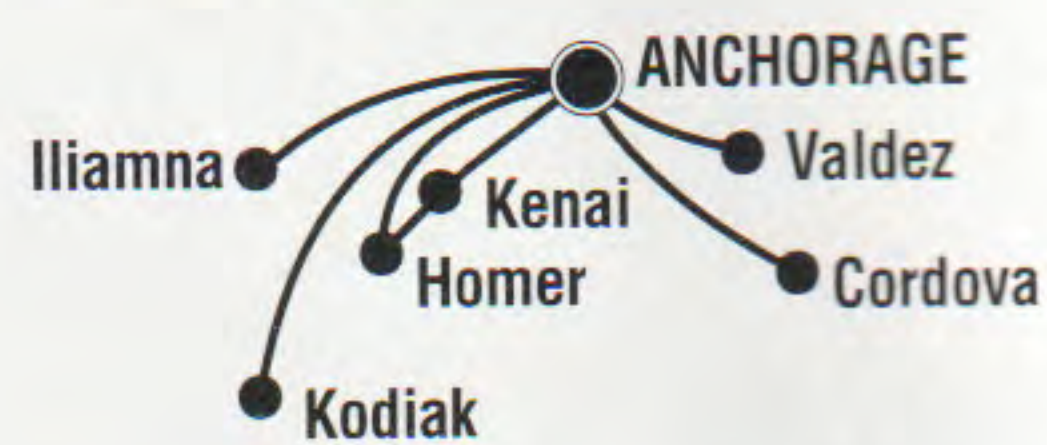

### DAYS OF OPERATION

1-Monday 2-Tuesday 3-Wednesday 4-Thursday 5-Friday 6-Saturday  
7-Sunday X-Except

# Alaska Airlines

COMMUTER SERVICE®

**Era Aviation**  
*Flying at its best.*

Flight numbers 4800 thru 4899  
operated by Era Aviation.

**HARBOR AIRLINES**

Flight numbers 4500 thru 4599  
operated by Harbor Airlines.