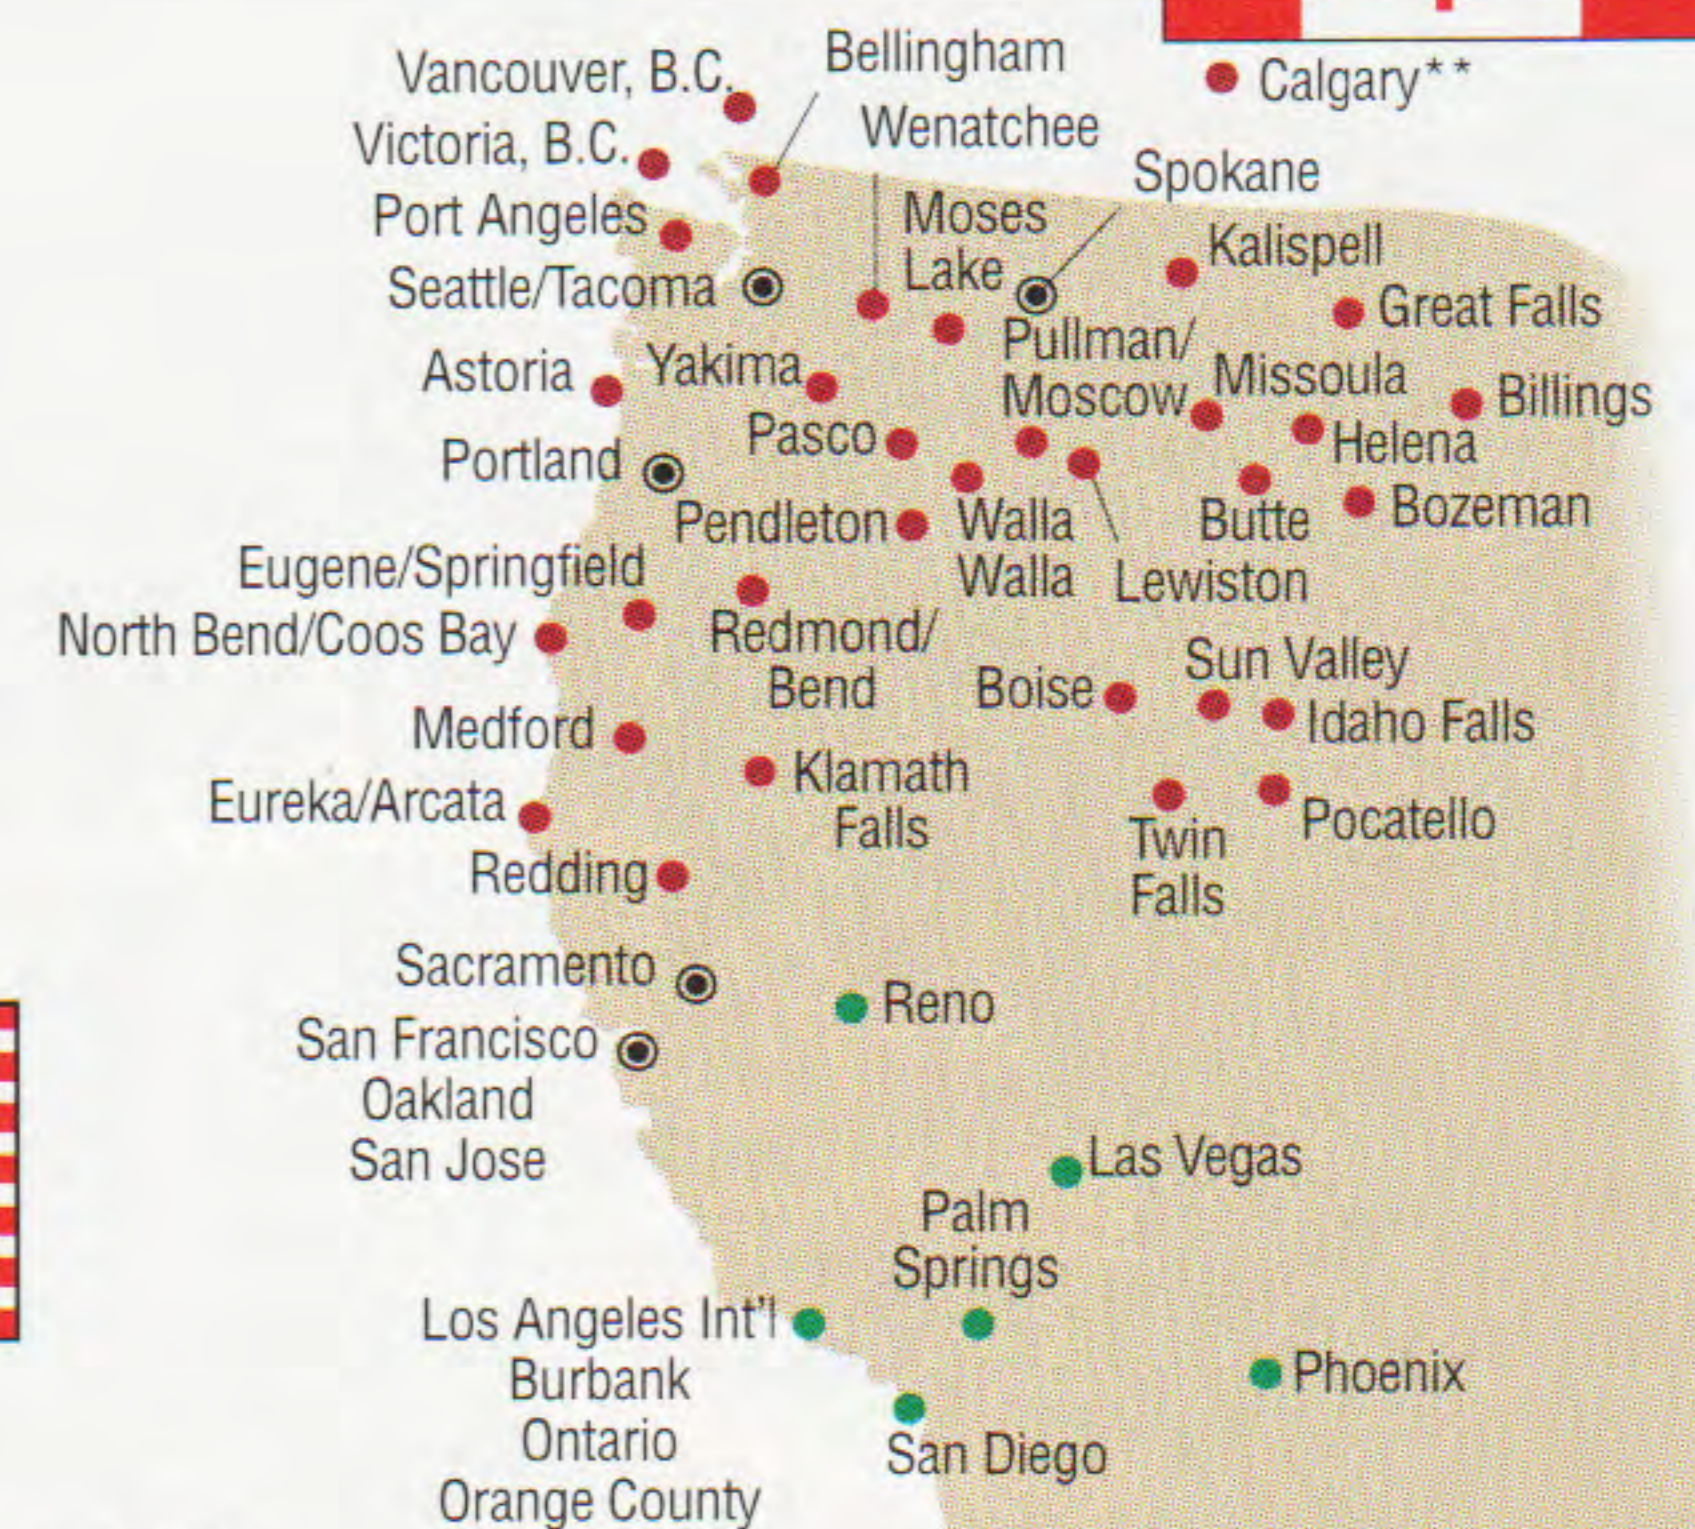

# Alaska Airlines

## Horizon Air

Service to the Russian Far East cities of Magadan, Khabarovsk, Vladivostok & Petropavlovsk-Kamchatski\*

● HORIZON AIR CITIES  
 ● ALASKA AIRLINES CITIES  
 ○ Cities jointly served by Alaska Airlines & Horizon Air

● Calgary\*\*

\* Alaska Airlines service to Petropavlovsk-Kamchatski begins June 10.

\*\* Horizon Air service to Calgary begins June 30.

● Puerto Vallarta