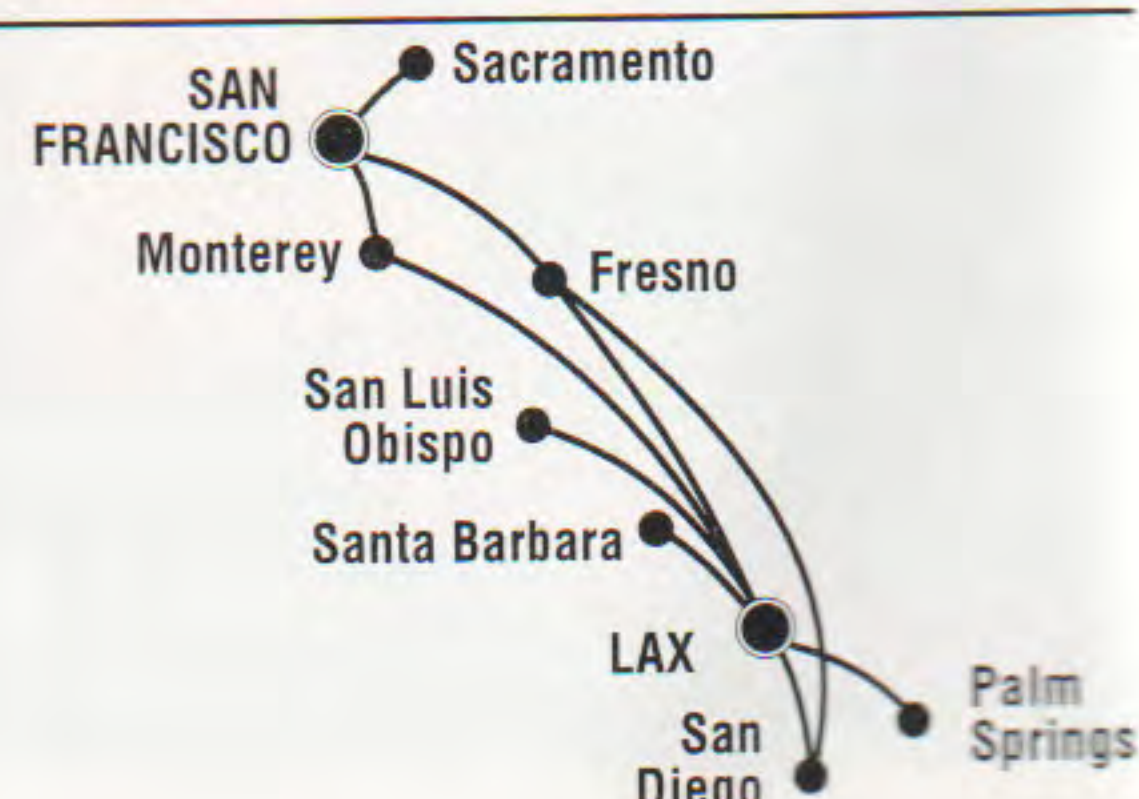

# COLUMBIA & SNAKE RIVER CRUISES

SEE FOR YOURSELF the glories of 1,000 miles of small-ship cruising on the Columbia & Snake Rivers. Order this video for just \$3.95, including postage and handling. To order the video with free color brochures, call (800) 841-6675; for free color brochures only, call (800) 426-7702.

# Alaska Airlines

COMMUTER SERVICE®

**Era Aviation**  
*Flying at its best.*

Flight numbers 4800 thru 4899  
operated by Era Aviation.

**HARBOR AIRLINES**

Flight numbers 4500 thru 4599  
operated by Harbor Airlines.

**PENAIR**  
*The Spirit of Alaska*

Flight numbers 4200 thru 4299  
operated by PenAir.

**Trans States Airlines, Inc.**

Flight numbers 4700 thru 4799  
operated by Trans States Airlines, Inc.

Leave Arrive Flight Freq Stops MP