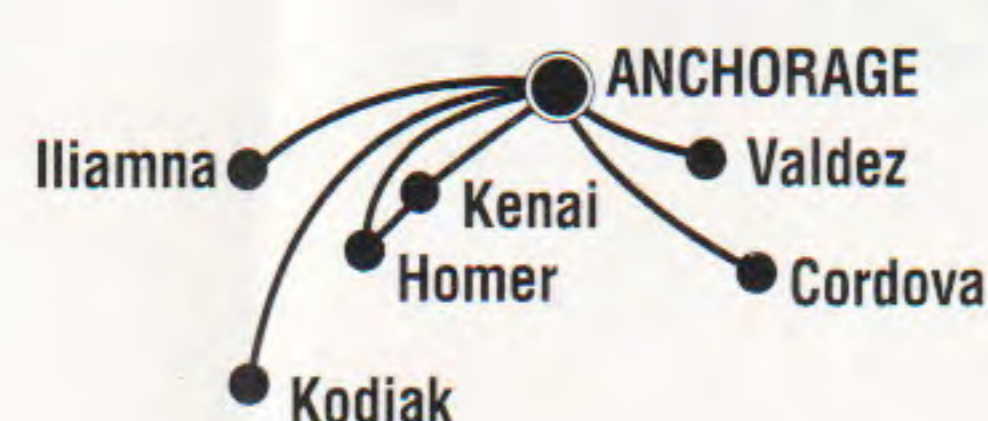

5000 through 5999 operated by Northwest Airlines for Connecting Service to Minneapolis, Memphis, Boston, Detroit and Honolulu.

MEAL SERVICE

M designates Meal Service

B-Breakfast L-Lunch D-Dinner S-Snack

Code followed by a "/" indicates

First Class only service.

DAYS OF OPERATION

1-Monday 2-Tuesday

3-Wednesday 4-Thursday

5-Friday 6-Saturday

7-Sunday X-Except

Alaska Airlines COMMUTER SERVICE®

Era Aviation
Flying at its best.

Flight numbers 4800 - 4899
operated by Era Aviation.

HARBOR AIRLINES

Flight numbers 4500 - 4599
operated by Harbor Airlines.

PENAIR
The Spirit of Alaska

Flight numbers 4200 - 4299
operated by PenAir.

Trans States Airlines, Inc.