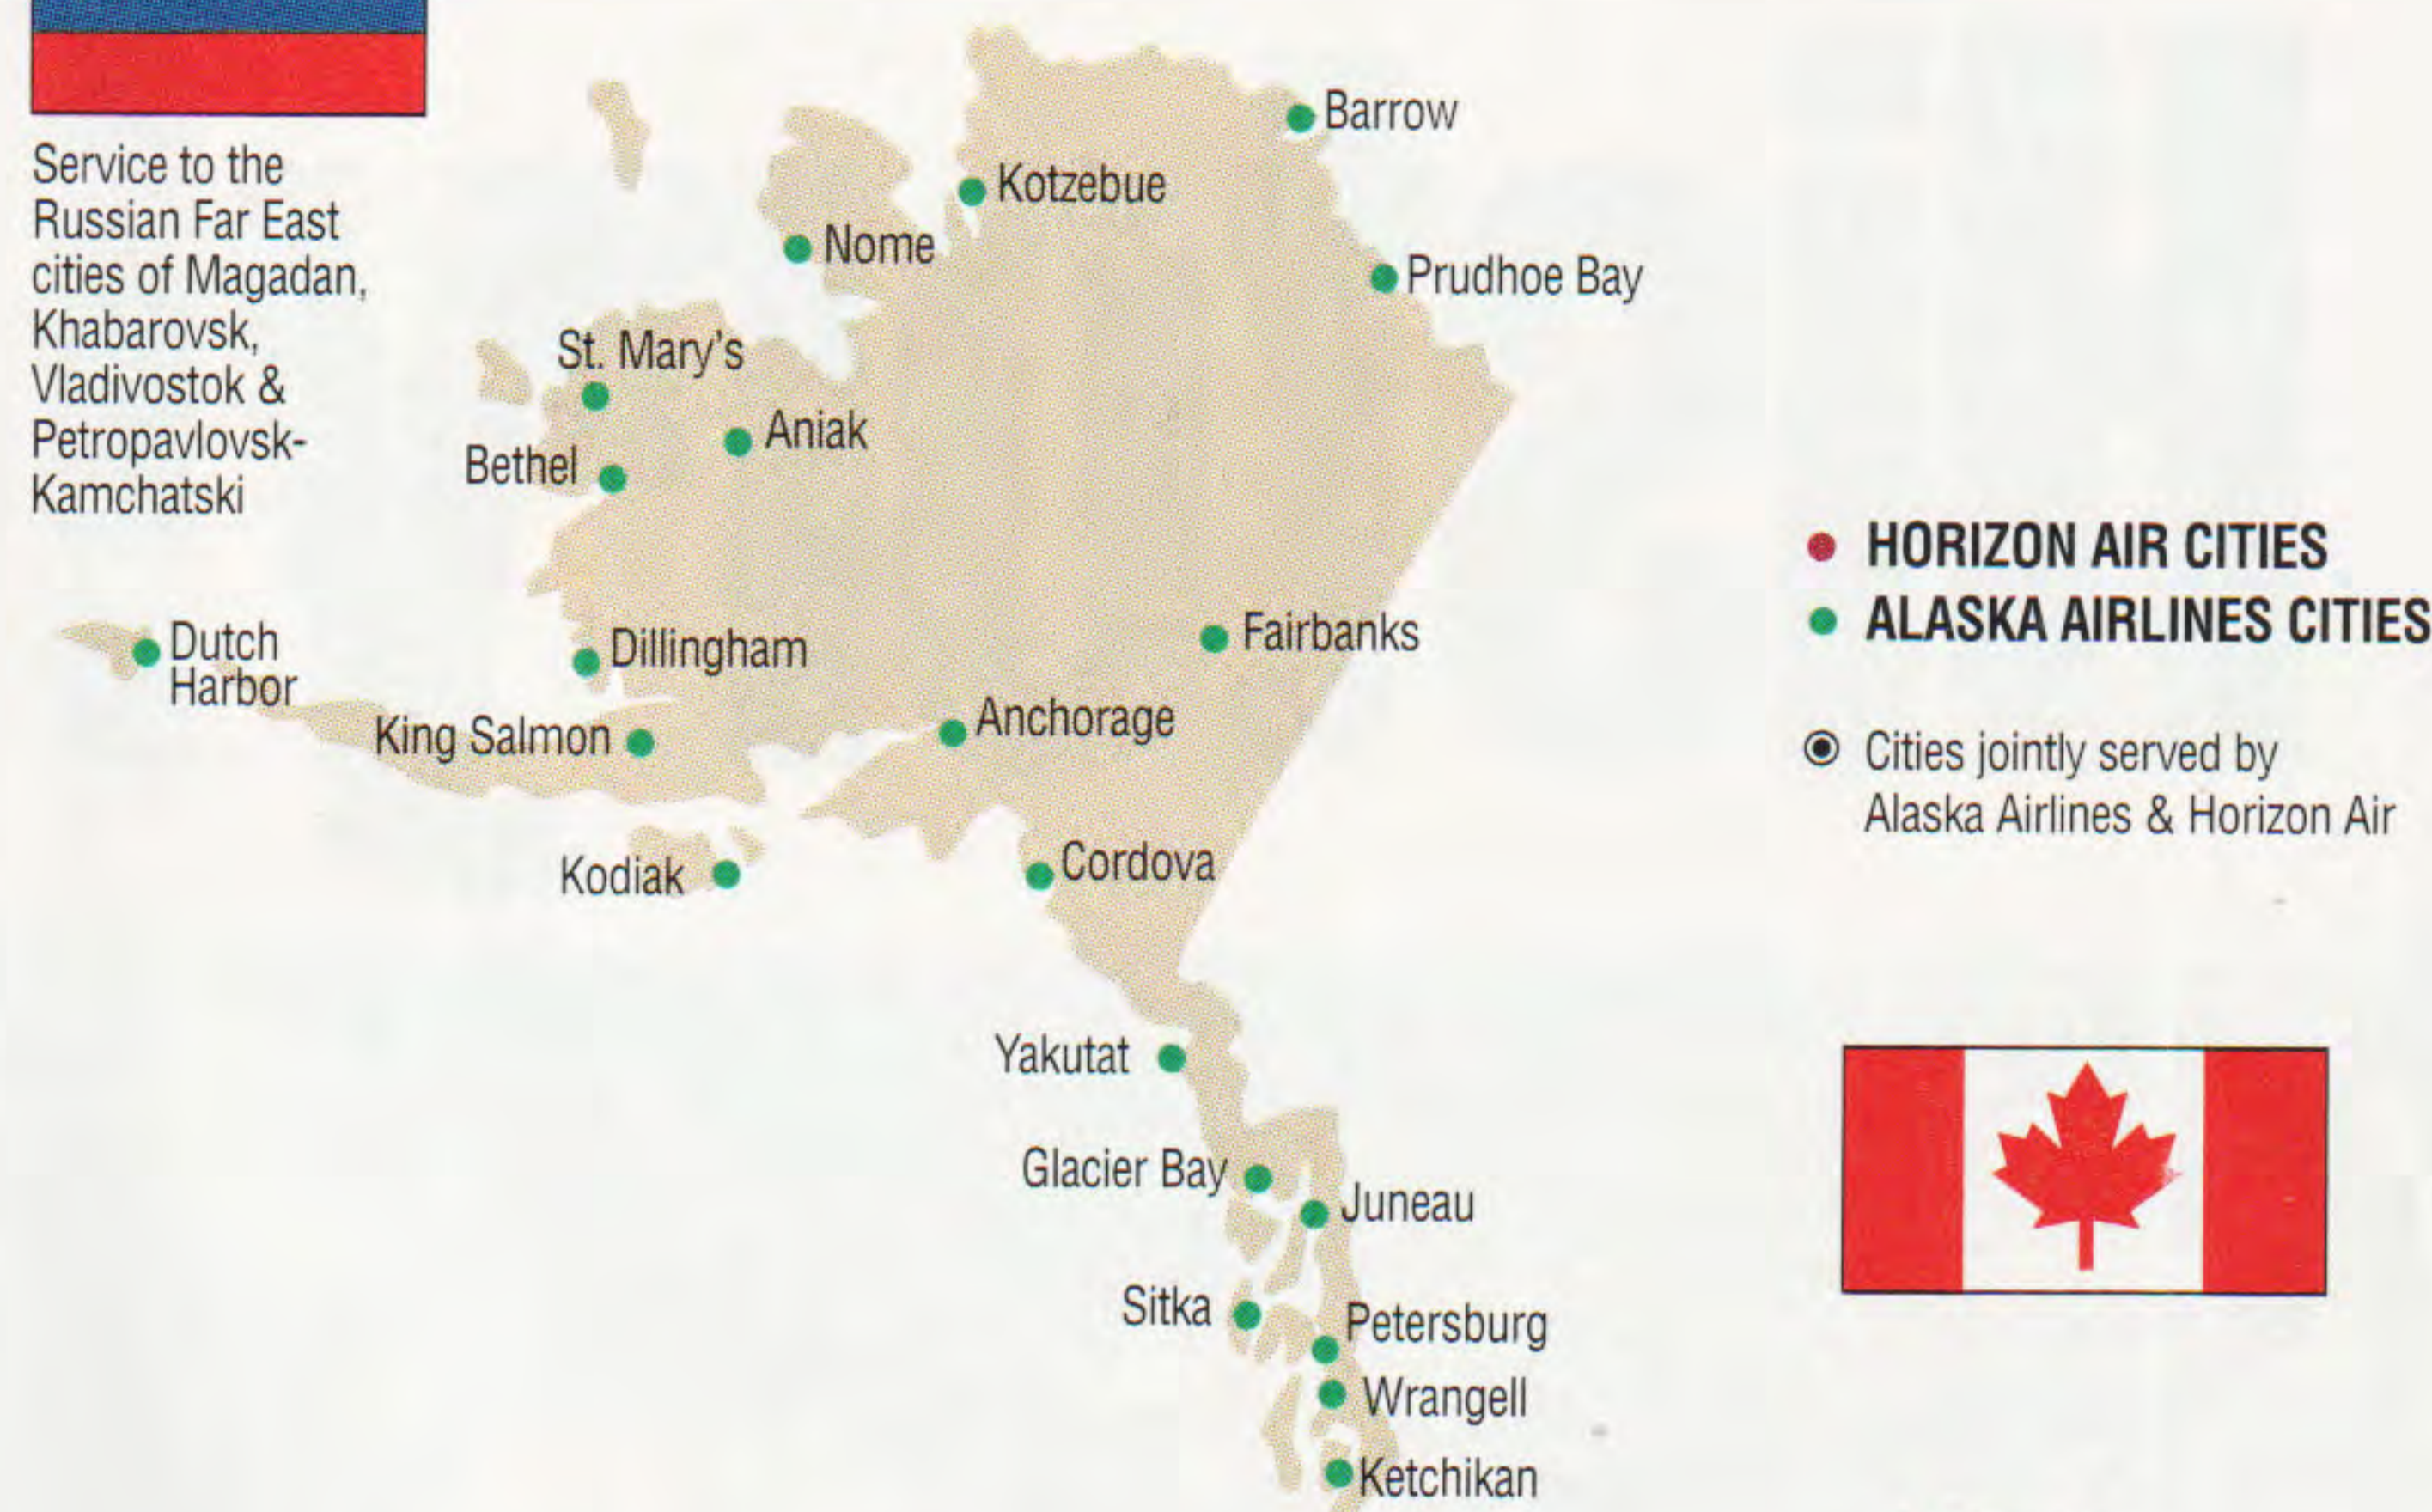

Leave	Arrive	Flight	Freq	Stops	M	MP
SEATTLE-TACOMA To:						
Alaska Airlines Seattle Vicinity ☎ 433-3100						
ANCHORAGE 1448						
7:00a	9:32a	81	Daily	0	B	
8:00a	10:27a	95	Daily	0	B	
9:54a	12:20p	97	Daily	0	L	
Operates except We eff. May 6						
10:20a	12:46p	201	6	0	L	
10:20a	12:46p	203	3	0	L	
11:36a	2:04p	85	Daily	0	L	
12:37p	3:05p	187	Daily	0	L	
1:20p	3:48p	93	Daily	0	L	
2:58p	5:26p	195	Daily	0	L	
3:30p	5:55p	181	Daily	0	D	
3:59p	6:24p	189	Daily	0	D	
Effective May 6						
4:37p	7:02p	115	Daily	0	D	
5:25p	7:52p	197	X4	0	D	
Operates daily eff. May 6						
5:50p	8:17p	87	X34	0	D	
Effective May 6						
6:59p	9:26p	113	Daily	0	D	
7:23p	9:50p	191	Daily	0	D	
8:45p	11:13p	103	Daily	0		
9:32p	11:58p	137	X56	0		
Operates except Sa eff. May 6						
9:57p	12:23a	99	Daily	0		
10:37p	1:03a	193	Daily	0		
11:30p	1:56a	109	Daily	0		
Effective May 6						
BELLINGHAM 500						
8:15a	8:55a	2062	Daily	0		
10:20a	10:59a	2142	Daily	0		
11:48a	12:25p	2168	Daily	0		
1:58p	2:35p	2284	Daily	0		
3:51p	4:30p	2146	Daily	0		
5:00p	5:40p	2066	X6	0		
6:11p	6:50p	2006	Daily	0		
9:15p	9:55p	2018	X6	0		
10:00p	10:40p	2154	6	0		
11:27p	12:05a	2162	X6	0		

RESPONSIBILITY OF DEPARTURES, ARRIVALS, CONNECTIONS

Alaska Airlines or Horizon Air will not be responsible for damages resulting from the failure to depart or arrive at times stated in this timetable, nor for errors herein, nor for failure to make connections with planes of other lines or those companies. Schedules or meal service subject to change without notice.

Passengers must present their tickets and all necessary documents (for international travel) at least 30 minutes prior to scheduled departure time or be subject to denied boarding.

Alaska Airlines

Horizon Air

Service to the Russian Far East cities of Magadan, Khabarovsk, Vladivostok & Petropavlovsk-Kamchatski

Alaska Airlines' new service between Vancouver and San Diego begins May 6, 1996.

Weekly service to Petropavlovsk-Kamchatski begins April 7, 1996.