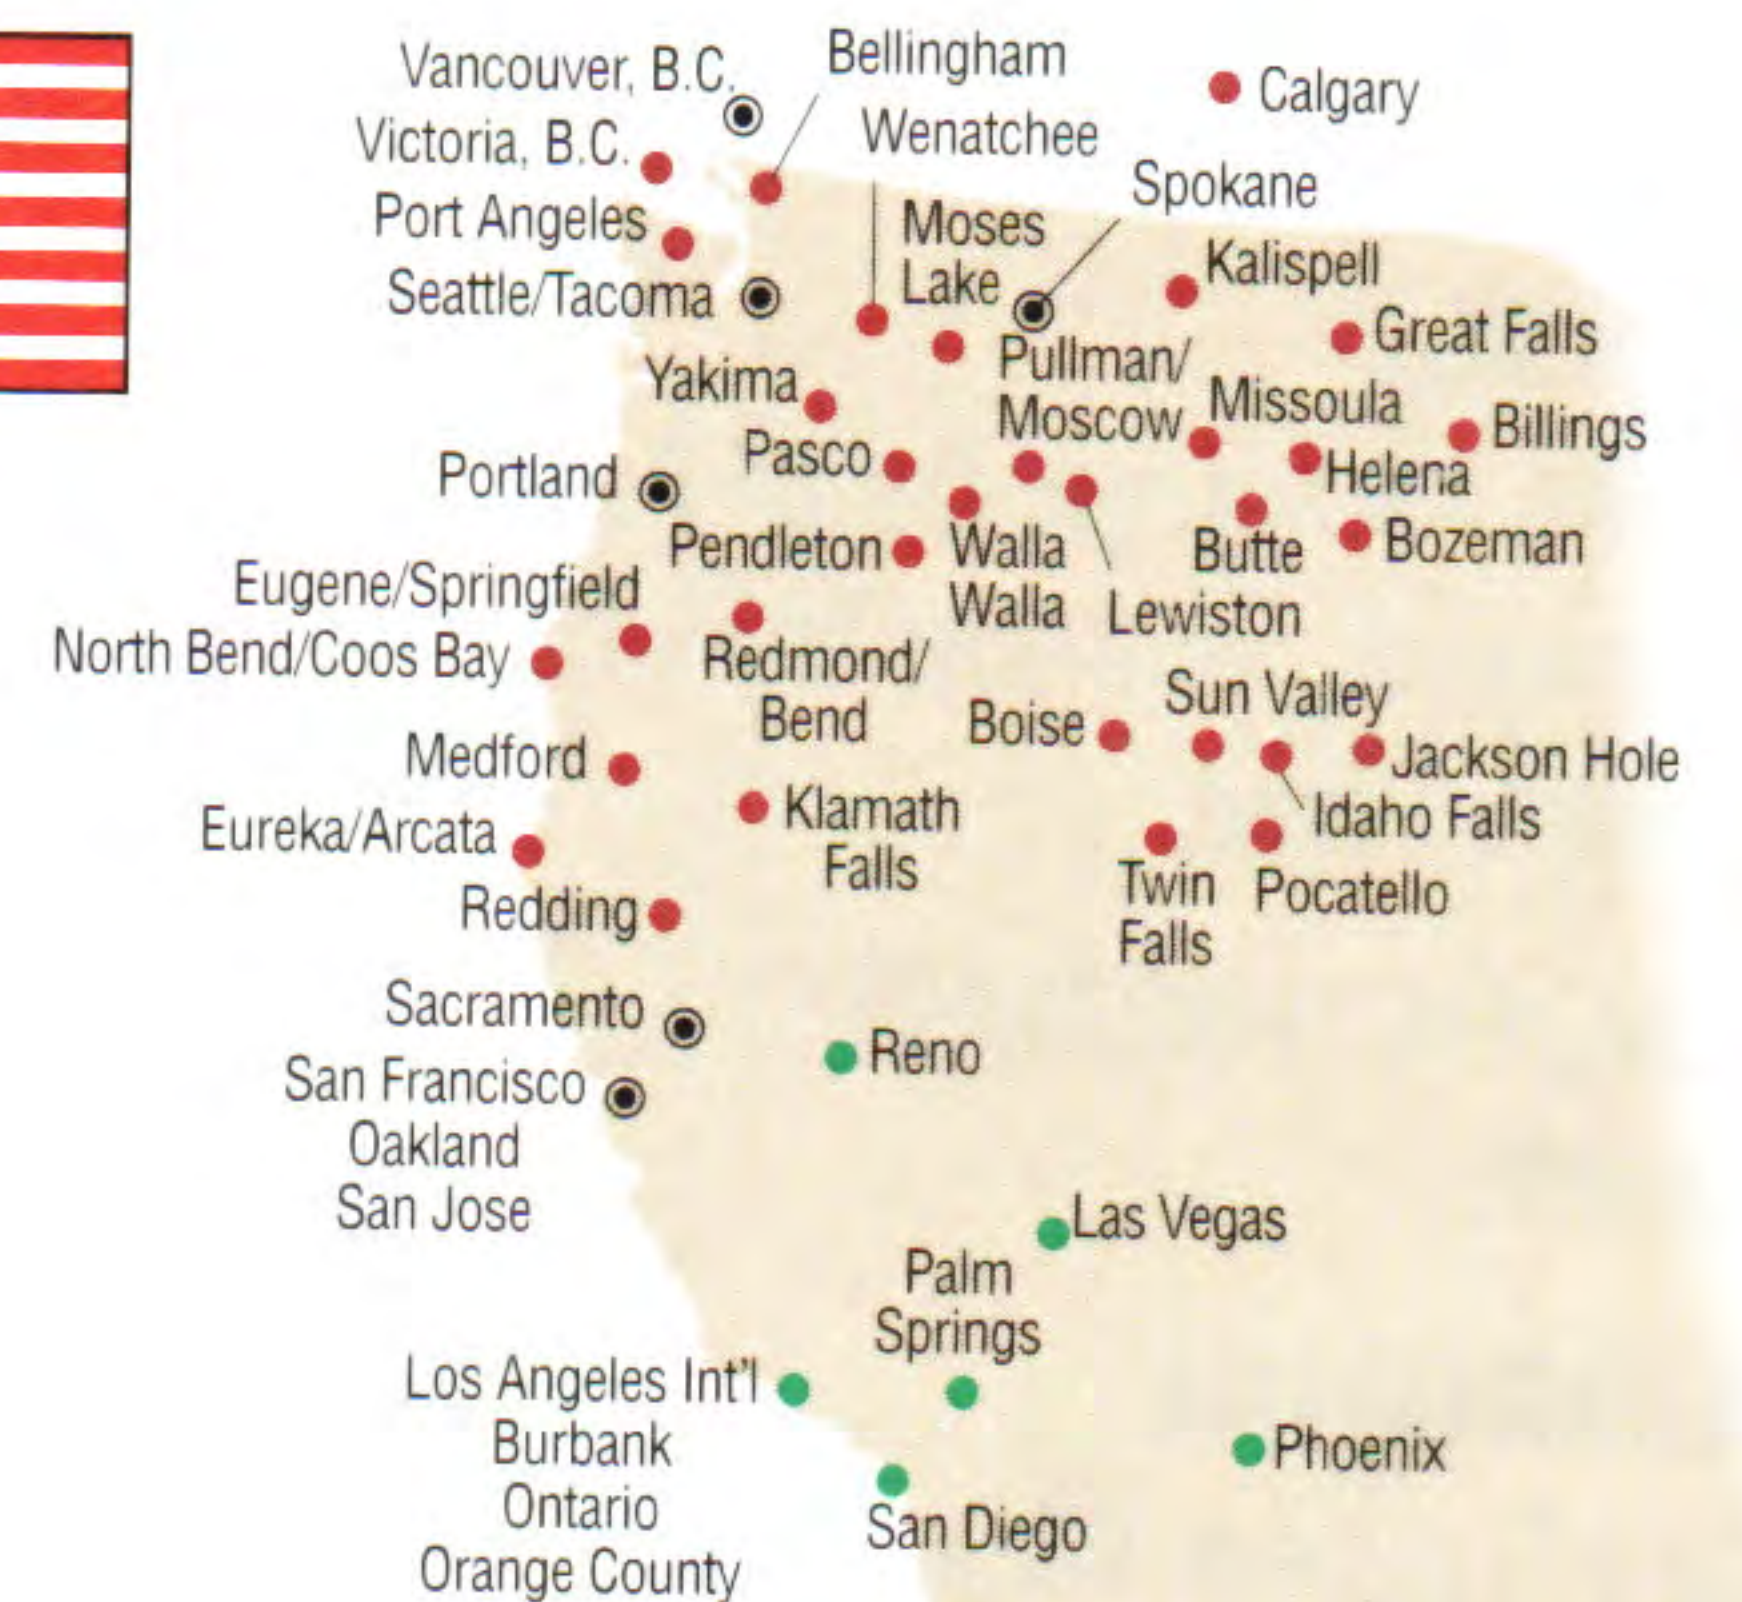

From PRUDHOE BAY (SCC)

To ANCHORAGE (ANC) 627						
2:57p	4:29p	54		Daily	0	

From PUERTO VALLARTA (PVR)
 ☎ 95-800-426-0333 Toll Free

To ANCHORAGE (ANC) 3521						
3:29p	12:22a	99	1356	3	S	
4:34p	12:22a	99	247	2	D	
To LOS ANGELES (LAX) 1217						
5:41p	6:26p	255		Daily	0	D
To PHOENIX (PHX) 971						
3:05p	3:27p	227	247	0	L	
To PORTLAND (PDX) 1979						
3:05p	7:22p	227	247	1	LD	
To SAN FRANCISCO (SFO) 1553						
3:29p	6:02p	99	1356	1	S	
4:34p	5:55p	99	247	0	D	
To SEATTLE-TACOMA (SEA) 2077						
3:29p	9:17p	99	1356	2	S	
4:34p	9:17p	99	247	1	D	
5:41p	10:05p	255		Daily	1	D
To SPOKANE (GEG) 1979						
5:41p	11:36p	255	X6	2	D	

Alaska Airlines

Horizon Air

Service to the Russian Far East cities of Magadan, Khabarovsk, Vladivostok & Petropavlovsk-Kamchatski

● HORIZON AIR CITIES
● ALASKA AIRLINES CITIES

○ Cities jointly served by Alaska Airlines & Horizon Air

● Edmonton

● Los Cabos

● Mazatlan

● Puerto Vallarta

Horizon Air's new service to Jackson Hole, Wyoming begins June 9.