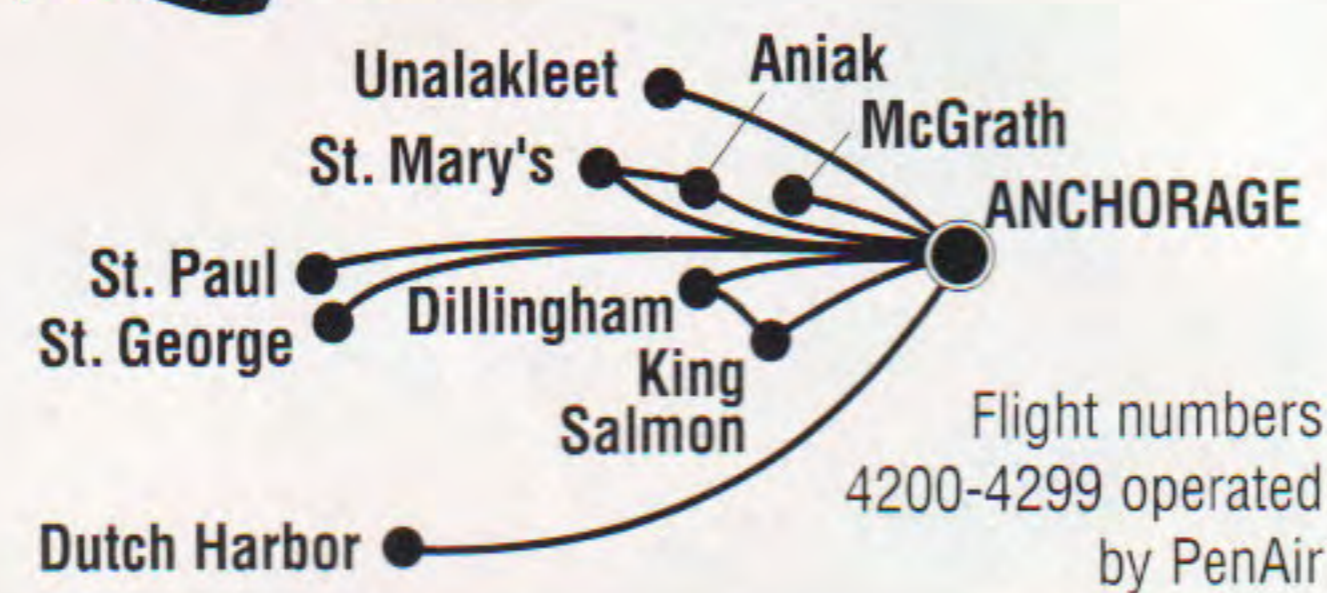

RAA Reeve Aleutian Airways

Era Aviation

Flying at its best.

HARBOR AIRLINES

Friday Harbor
Oak Harbor

SEATTLE

Flight numbers 4500-4599 operated by Harbor Airlines

Trans States Airlines, Inc.