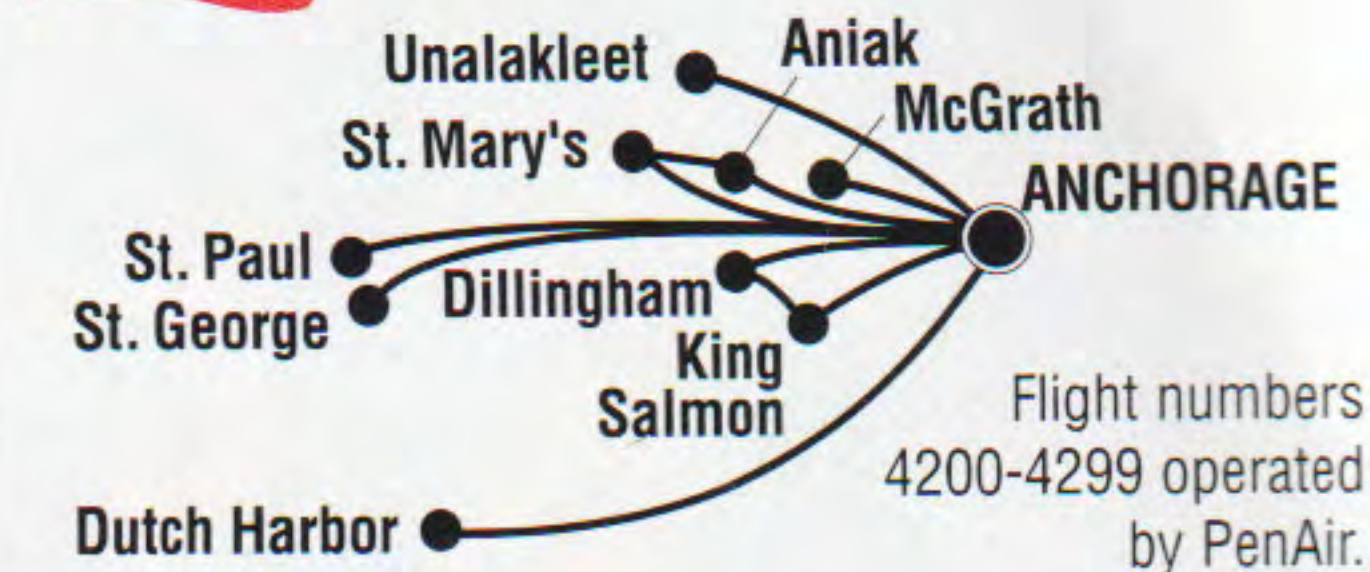

RAA Reeve Aleutian Airways

Trans States Airlines, Inc.

How to Read This Timetable

	Departure Time	Arrival Time	Flight Number	Days of Operation	Number of stops	Meal(s) Served	Mileage Plan miles earned one way*
	Leave	Arrive	Flight	Freq	Stops	M	MP
Originating City	From ANCHORAGE (ANC) (Cont.)						
Destination City	To KETCHIKAN (KTN) 776						
	7:56a	12:06p	62	Daily	2	B	
	12:08p	4:47p	64	Daily	3	L	