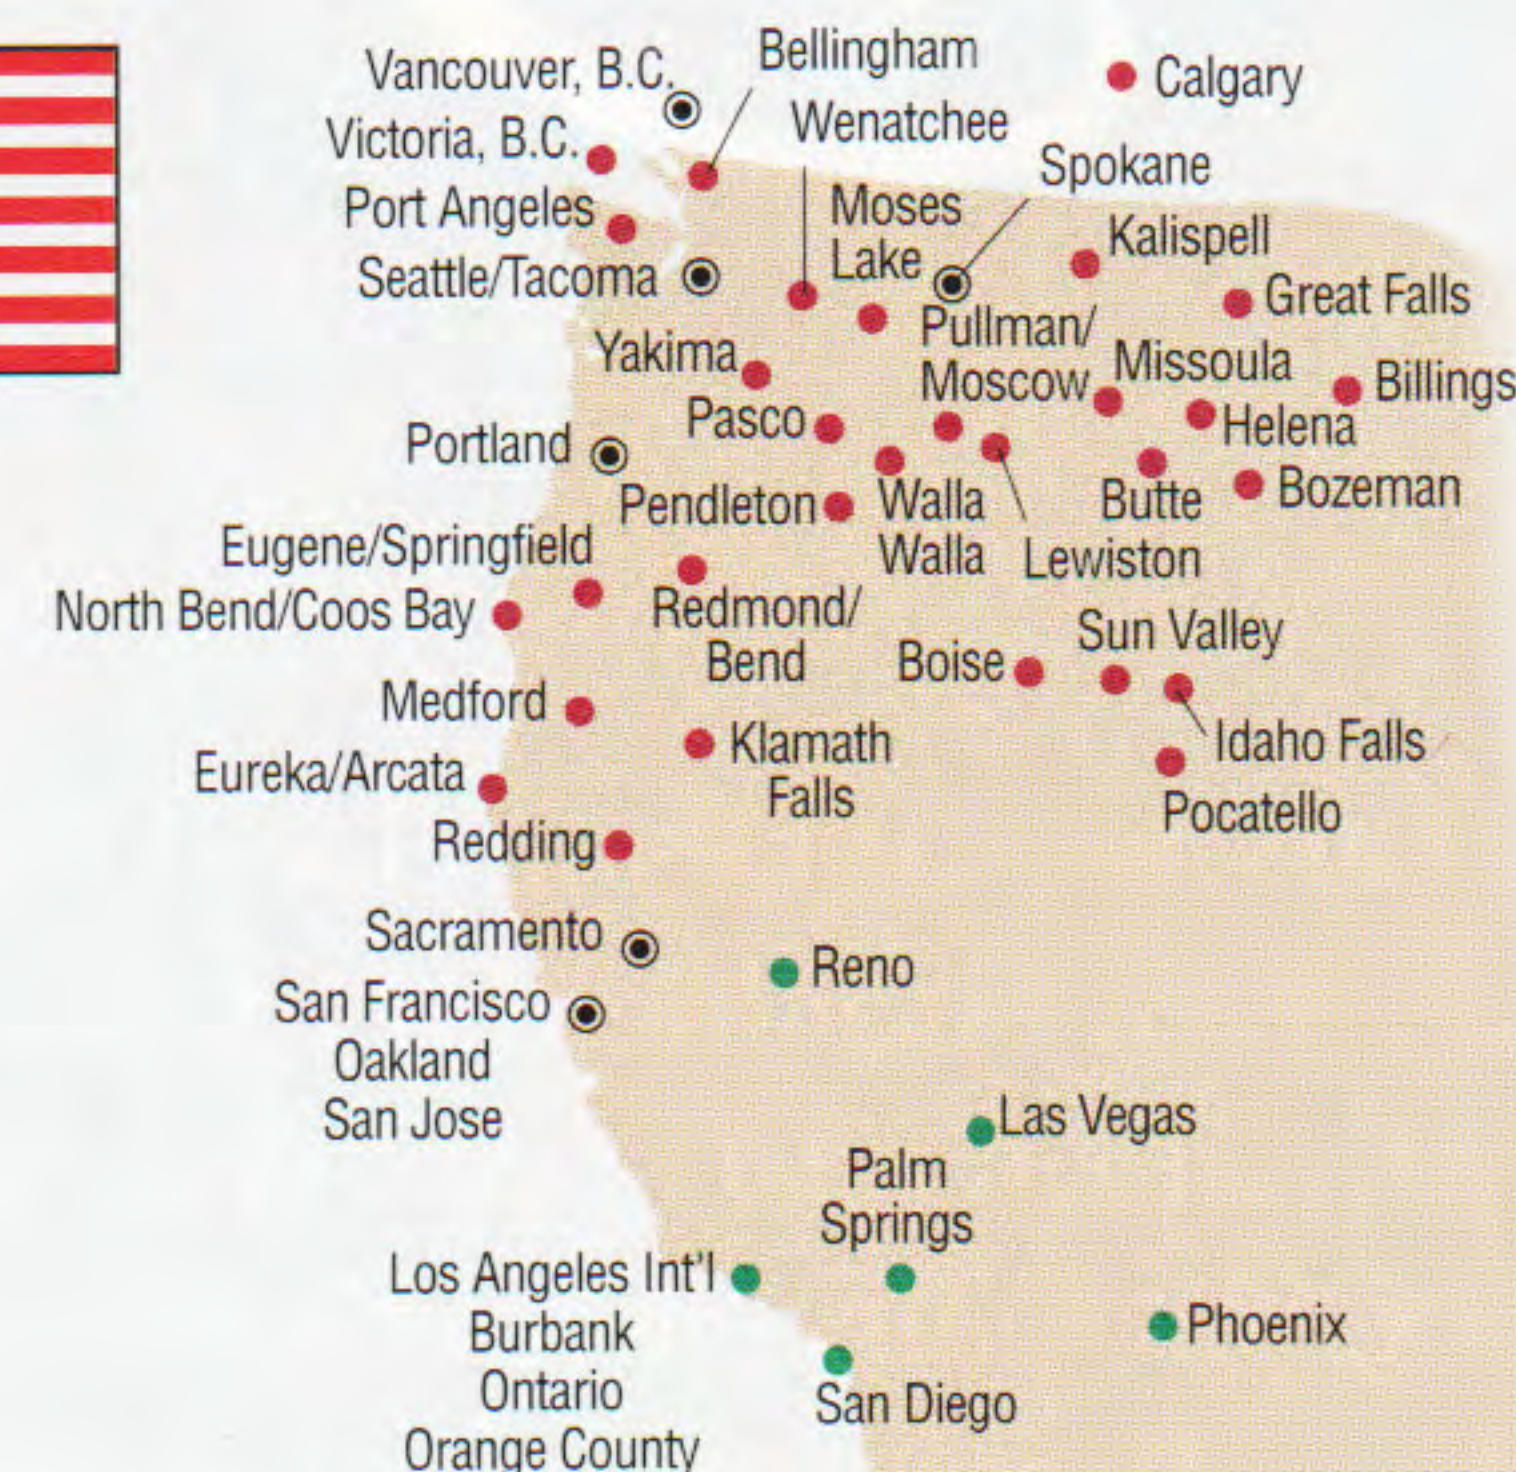

To SEATTLE-TACOMA (SEA) 1093

4:54p	9:33p	66	Daily	1	S
-------	-------	----	-------	---	---

From YUZHNO-SAKHALINSK, RUSSIA (UUS)

To ANCHORAGE (ANC) 2768

12:10p	11:15p	202	1	1	LD
--------	--------	-----	---	---	----

To SEATTLE-TACOMA (SEA) 4168

12:10p	5:45a	202	1	2	LD
--------	-------	-----	---	---	----

Alaska Airlines

Horizon Air

Service to the Russian Far East cities of Magadan, Khabarovsk, Vladivostok, Petropavlovsk-Kamchatski & Yuzhno-Sakhalinsk

- HORIZON AIR CITIES
- ALASKA AIRLINES CITIES
- Cities jointly served by Alaska Airlines & Horizon Air

Edmonton

Los Cabos

Mazatlan

Puerto Vallarta

Ixtapa/Zihuatanejo
Seasonal Service

RESPONSIBILITY OF DEPARTURES, ARRIVALS, CONNECTIONS