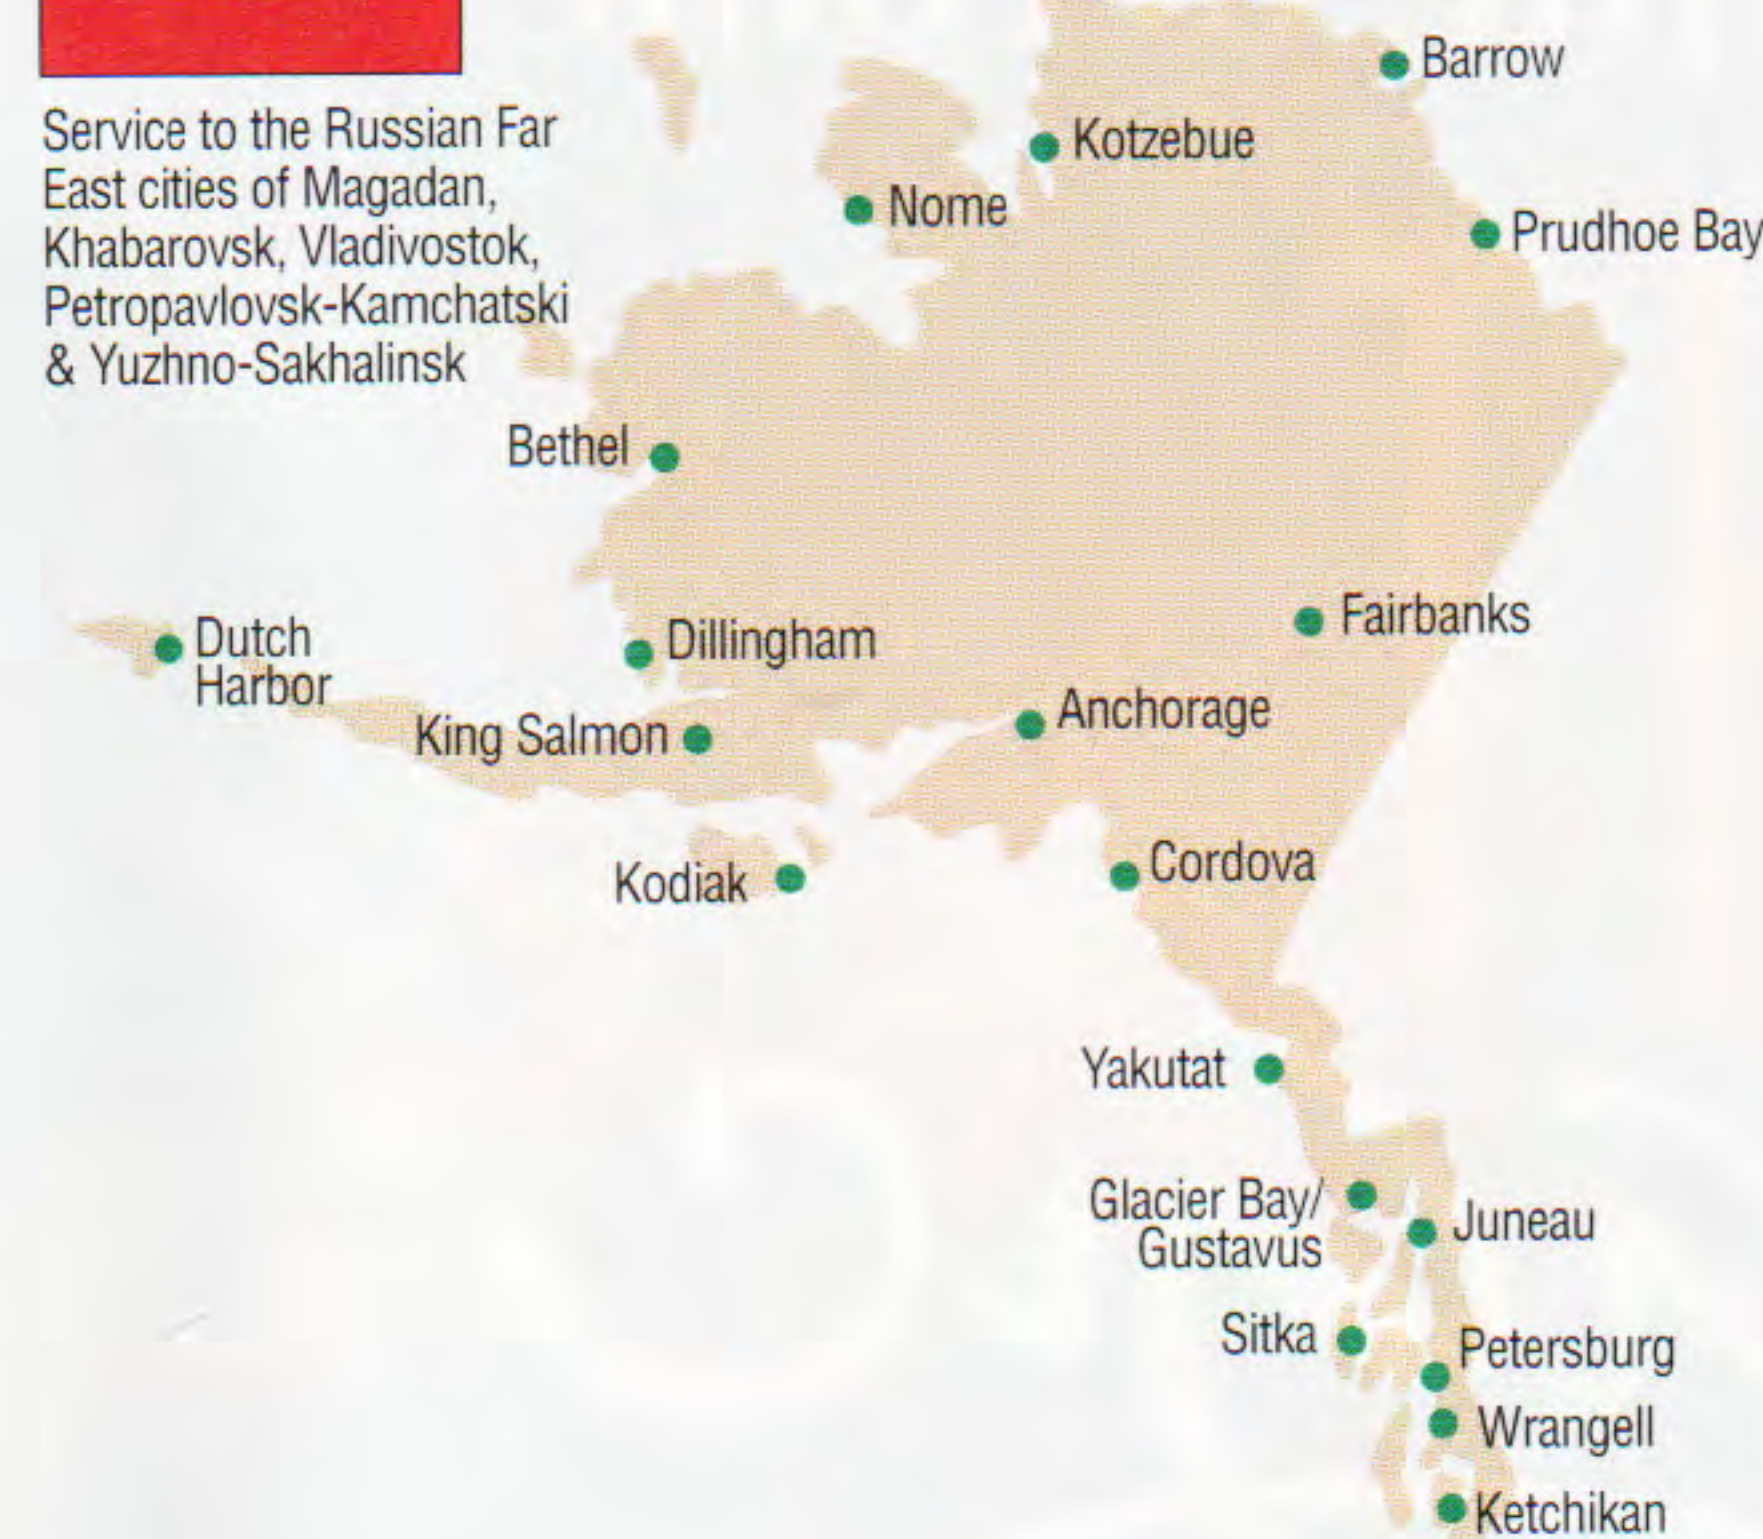

To SEATTLE-TACOMA (SEA) 4168

12:10p	5:45a	202	1	2	LD
--------	-------	-----	---	---	----

Alaska Airlines

Horizon Air

Service to the Russian Far East cities of Magadan, Khabarovsk, Vladivostok, Petropavlovsk-Kamchatski & Yuzhno-Sakhalinsk

- HORIZON AIR CITIES
- ALASKA AIRLINES CITIES
- Cities jointly served by Alaska Airlines & Horizon Air

Edmonton

Los Cabos

Mazatlan

Puerto Vallarta

Ixtapa/Zihuatanejo
Seasonal Service

RESPONSIBILITY OF DEPARTURES, ARRIVALS, CONNECTIONS