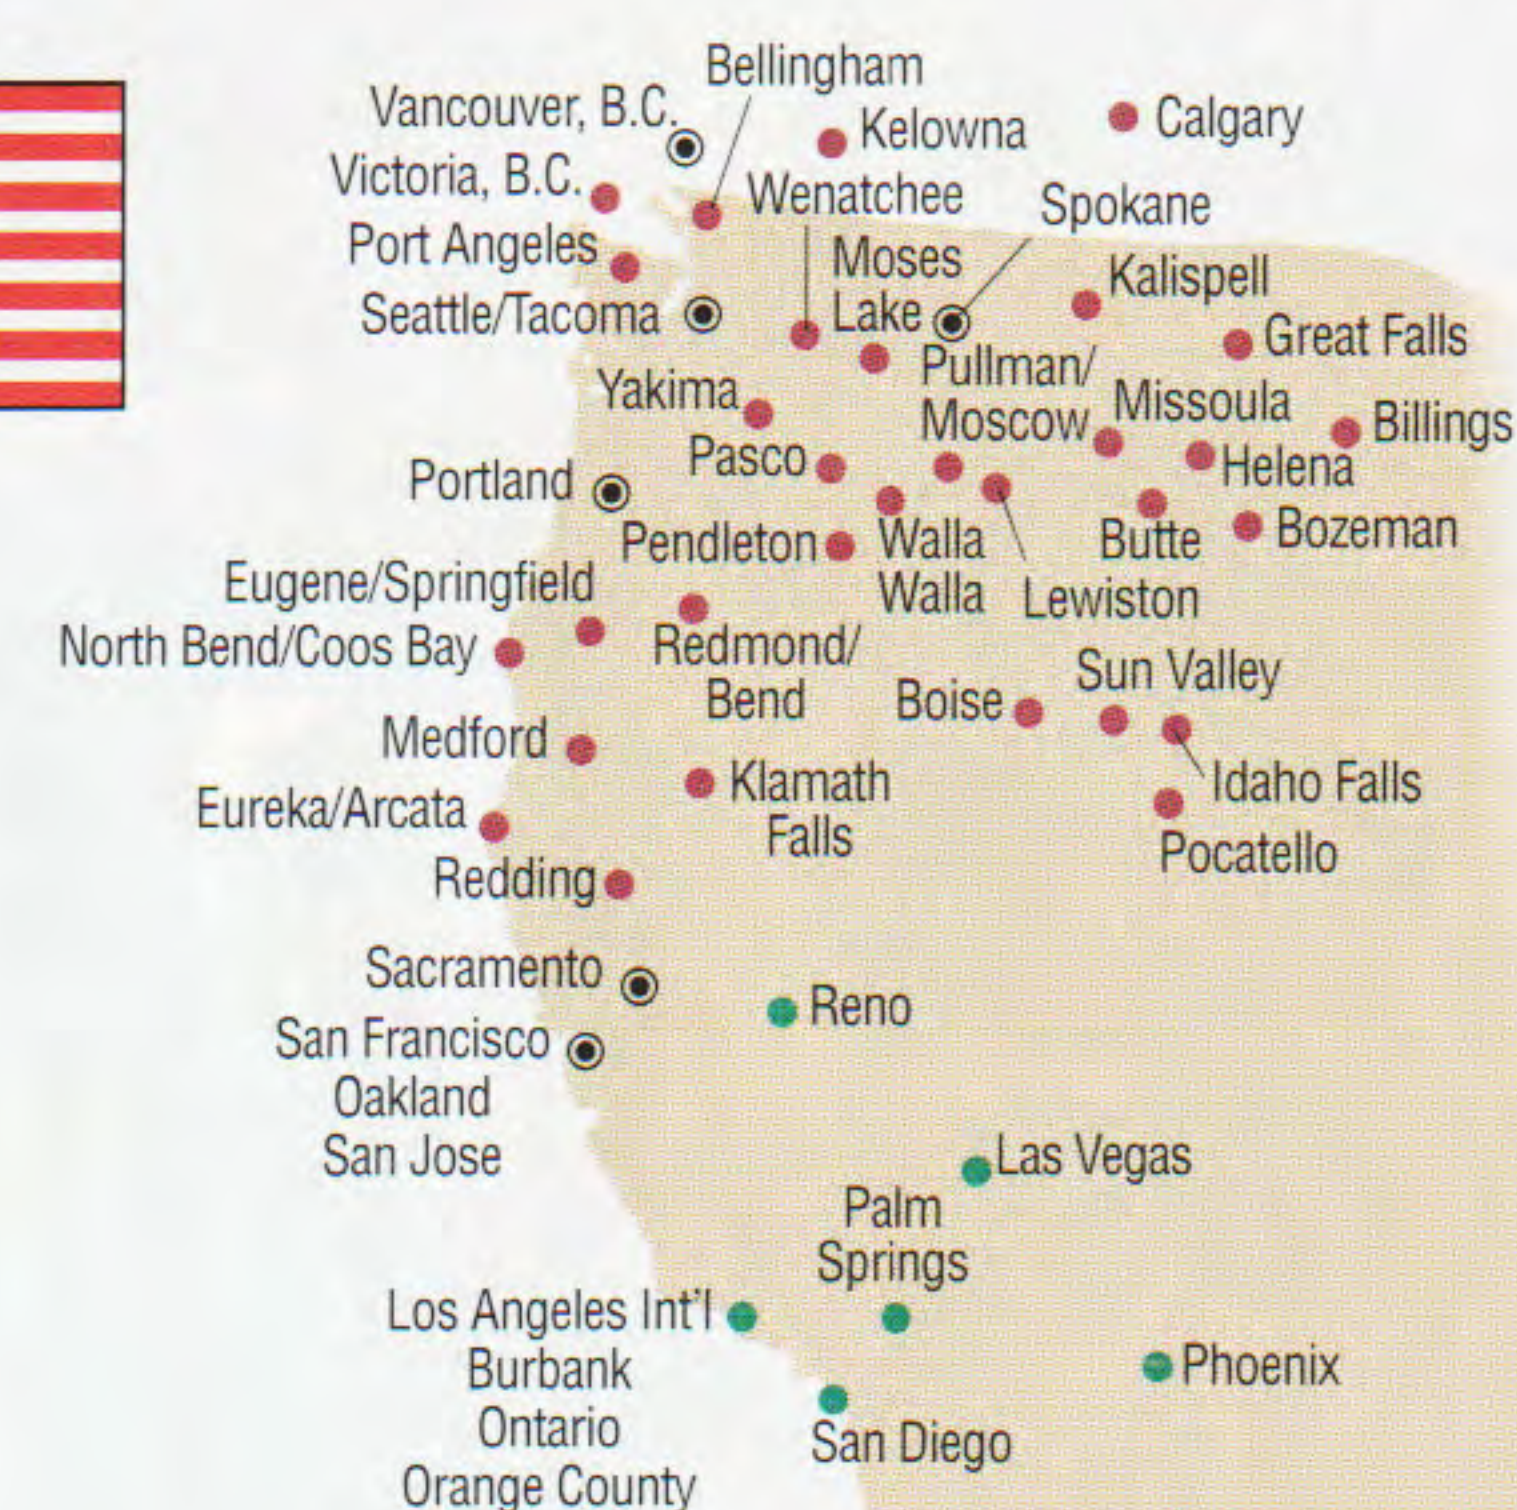

From SEATTLE-TACOMA (SEA)

Alaska Airlines	
Seattle Vicinity ☎ 206-433-3100	
To ANCHORAGE (ANC)	1448
6:45a 9:23a 81 Daily 0 B	
7:43a 3:17p 65 X57 5 BL	
8:06a 10:35a 95 Daily 0 B	
9:44a 12:13p 97 Daily 0 L	
10:10a 12:35p 203/201 6 0 L	
Flight number alternates weekly	
11:53a 2:24p 187 Daily 0 L	
1:32p 4:03p 93 Daily 0 L	
4:15p 6:45p 181 Daily 0 D	
4:40p 7:10p 115 Daily 0 D	
6:30p 9:01p 197 Daily 0 D	
7:55p 10:25p 113 Daily 0	
Effective March 4	
8:22p 10:52p 191 Daily 0	
9:33p 12:04a 103 Daily 0	
10:20p 12:51a 99 Daily 0	
10:45p 1:16a 137 X6 0	
11:27p 1:58a 253 2467 0	
11:27p 1:58a 291 135 0	
To ASTORIA (AST)	116
6:30a 7:20a 4562 Daily 0	
4:45p 5:35p 4566 Daily 0	

Alaska Airlines

Horizon Air

Service to the Russian Far East cities of Magadan, Khabarovsk, Vladivostok, Petropavlovsk-Kamchatski & Yuzhno-Sakhalinsk

Edmonton

Effective March 5

Alaska Airlines nonstop service resumes between Fairbanks and Seattle.

Effective May 10

New Horizon Air direct service from Seattle to Kelowna, B.C.

RESPONSIBILITY OF DEPARTURES, ARRIVALS, CONNECTIONS

Alaska Airlines or Horizon Air will not be responsible for damages resulting from the failure to depart or arrive at times stated in this timetable, nor for errors herein, nor for failure to make connections with planes of other lines or those companies. Schedules or meal service subject to change without notice.