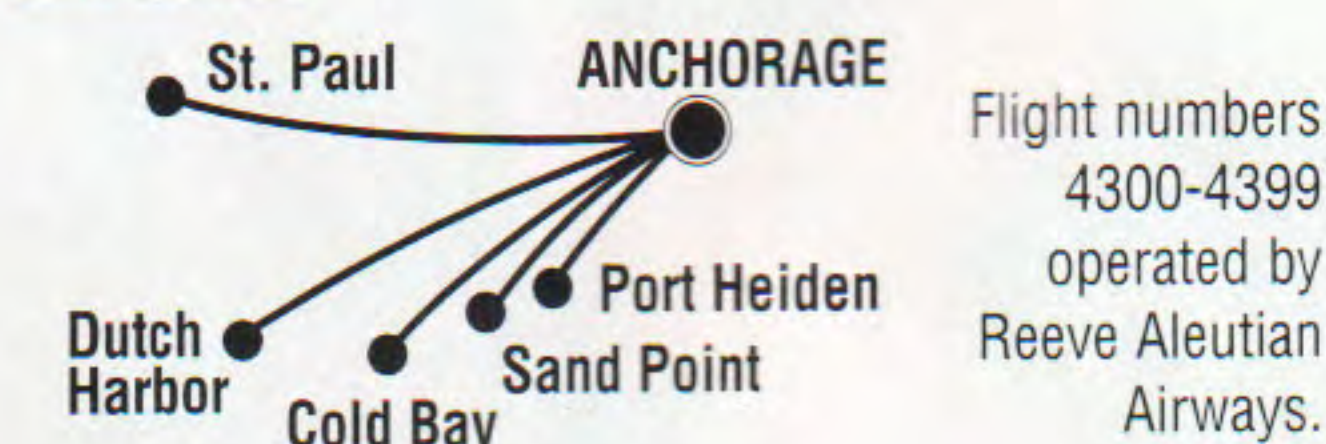

Group Sales

800-547-9308

Visit us on the Internet at

<http://www.horizonair.com>

Alaska Airlines/Horizon Air Mileage Plan

800-654-5669

How to Read This Timetable

Originating City	Destination City	Departure Time	Arrival Time	Flight Number	Days of Operation	Number of stops	Meal(s) Served	Mileage Plan miles earned one way*
		Leave	Arrive	Flight	Freq	Stops	M	MP
From ANCHORAGE (ANC)	To KETCHIKAN (KTN)							776
		7:56a	12:06p	62	Daily	2	B	
		12:08p	4:47p	64	Daily	3	L	