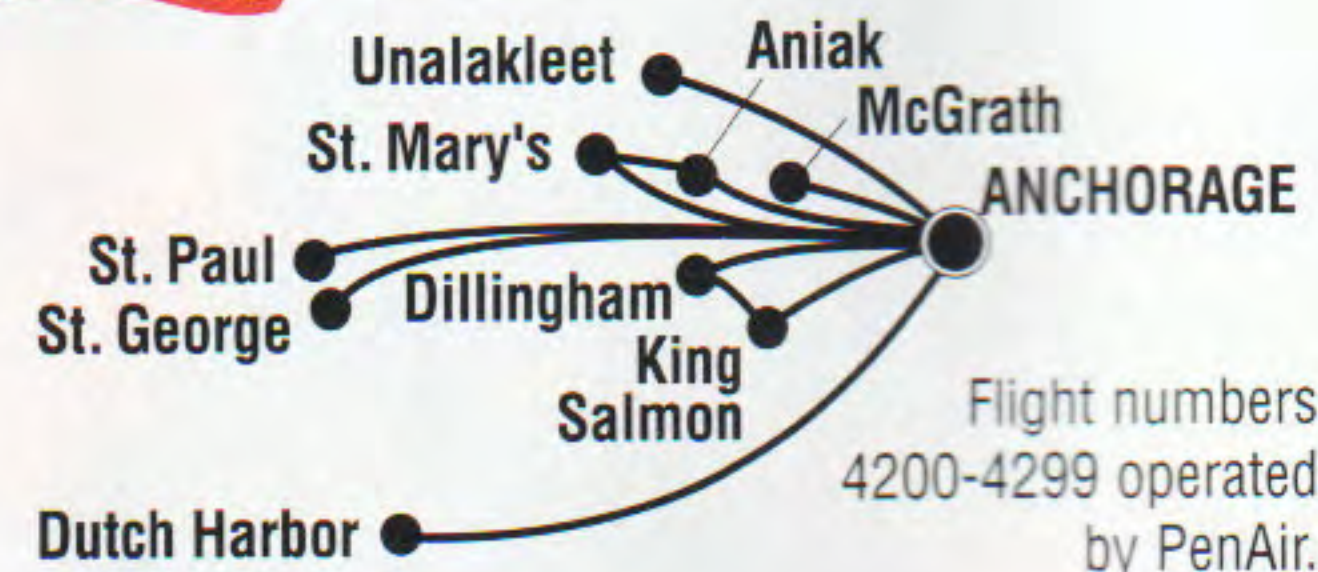

Group Sales

800-547-9308

Visit us on the Internet at

<http://www.horizonair.com>

Alaska Airlines/Horizon Air Mileage Plan

800-654-5669

How to Read This Timetable

Originating City	Destination City	Departure Time	Arrival Time	Flight Number	Days of Operation	Number of stops	Meal(s) Served	Mileage Plan miles earned one way*
		Leave	Arrive	Flight	Freq	Stops	M	MP
From ANCHORAGE (ANC)	To KETCHIKAN (KTN)							776
		7:56a	12:06p	62	Daily	2	B	
		12:08p	4:47p	64	Daily	3	L	