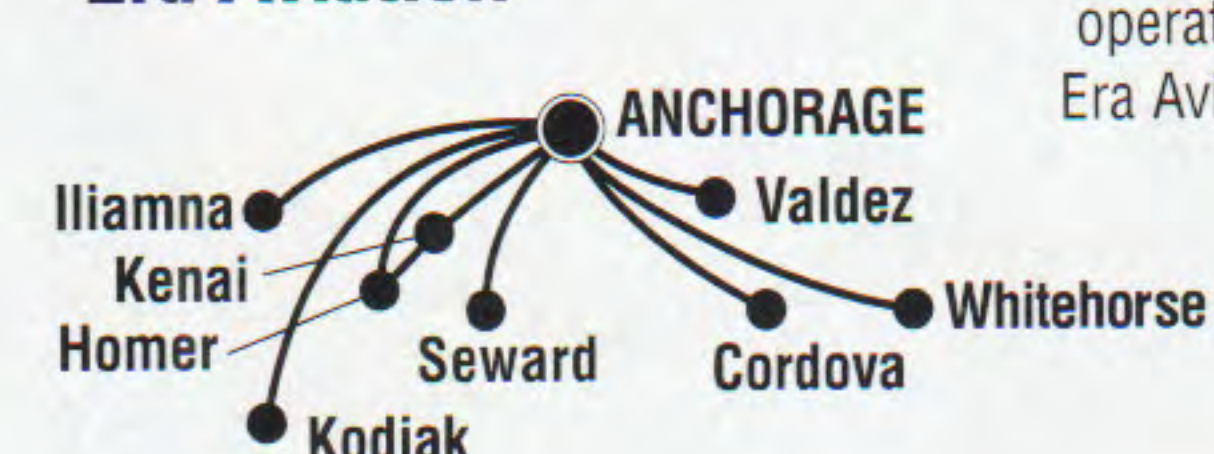

Trans States Airlines, Inc.

Era Aviation

Flight numbers 4800-4999 operated by Era Aviation.

PENAIR

Harbor Air

Flight numbers 4500-4599 operated by Harbor Airlines.

RAA Reeve Aleutian Airways

How to Read This Timetable