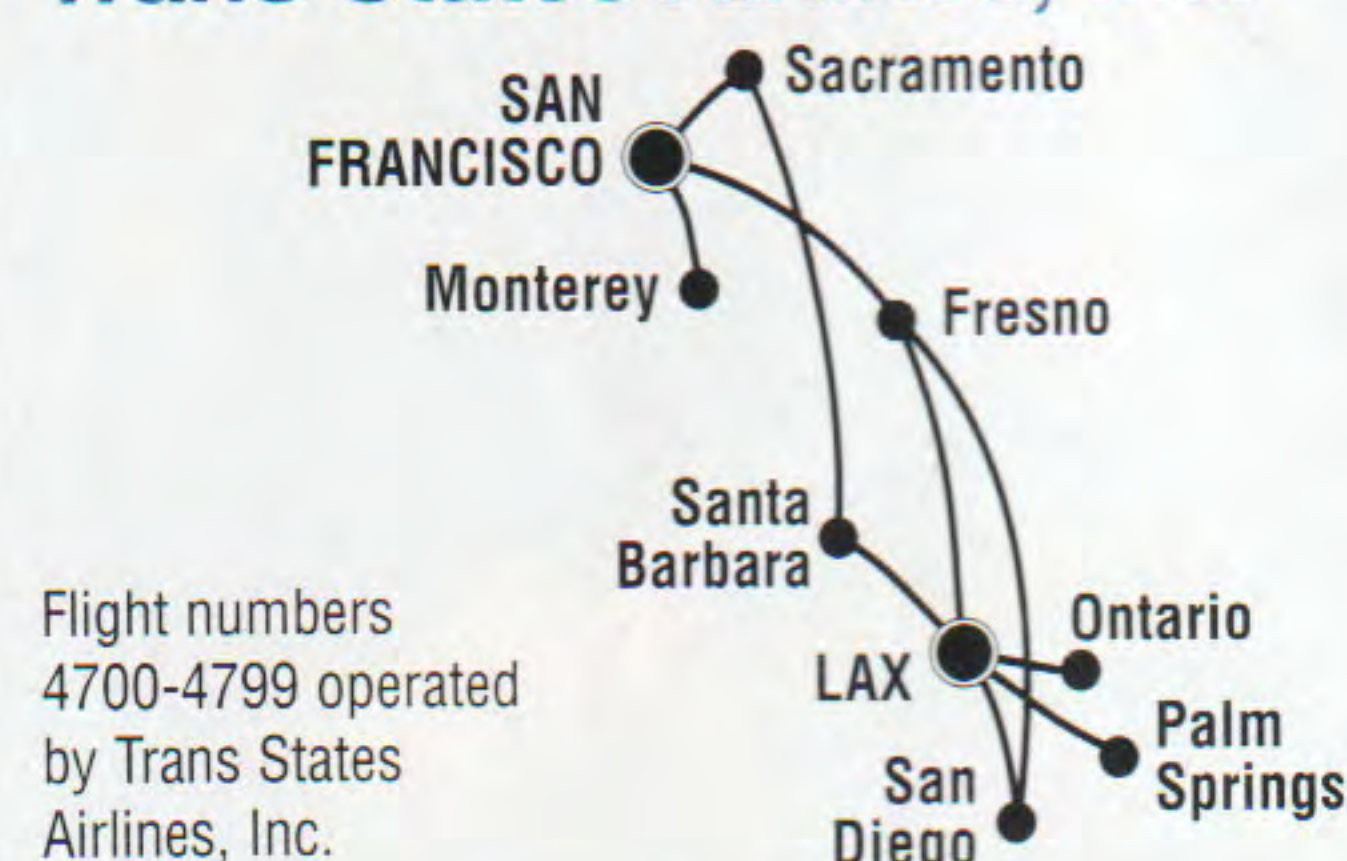

Visit us on the Internet at

www.horizonair.com

Alaska Airlines/Horizon Air Mileage Plan

800-654-5669

Partnerships

Alaska Airlines

American Eagle

Something special in the air®

Trans States Airlines, Inc.

Era Aviation

Flight numbers 4800-4999 operated by Era Aviation.

PENAIR

Harbor Air

Flight numbers 4500-4599 operated by Harbor Airlines.

RAA Reeve Aleutian Airways

How to Read This Timetable

	Departure Time	Arrival Time	Flight Number	Days of Operation	Number of stops	Meal(s) Served	Mileage Plan miles earned one way*
	Leave	Arrive	Flight	Freq	Stops	M	MP
Originating City	From ANCHORAGE (ANC) (Cont.)						
Destination City	To KETCHIKAN (KTN) 776						
	7:56a	12:06p	62	Daily	2	B	
	12:08p	4:47p	64	Daily	3	L	