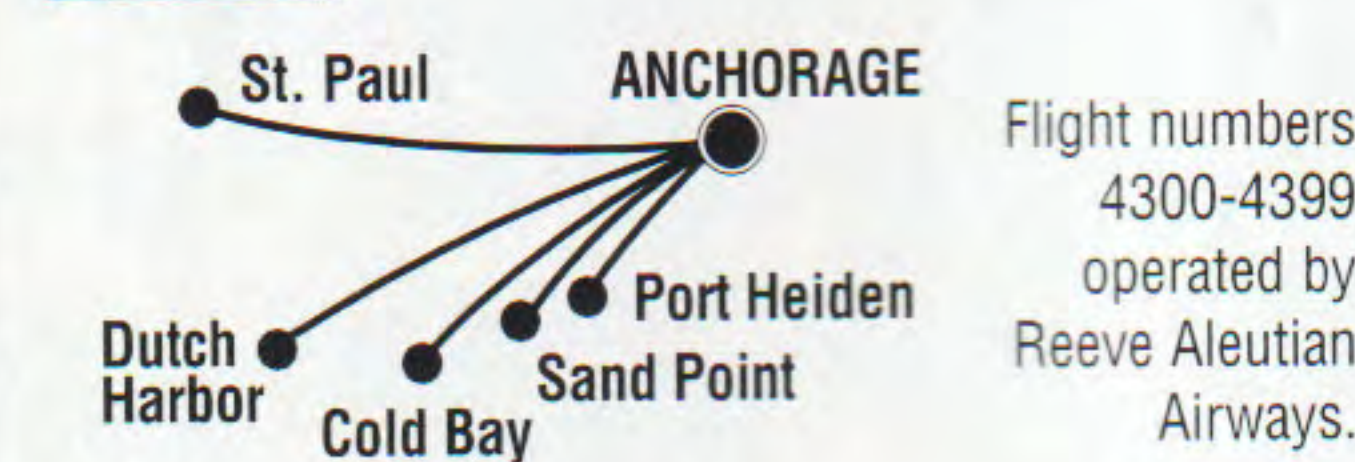

Trans States Airlines, Inc.

Era Aviation

Flight numbers 4800-4999 operated by Era Aviation.

PENAIR

Harbor Air

Flight numbers 4500-4599 operated by Harbor Airlines.

RAA Reeve Aleutian Airways

How to Read This Timetable