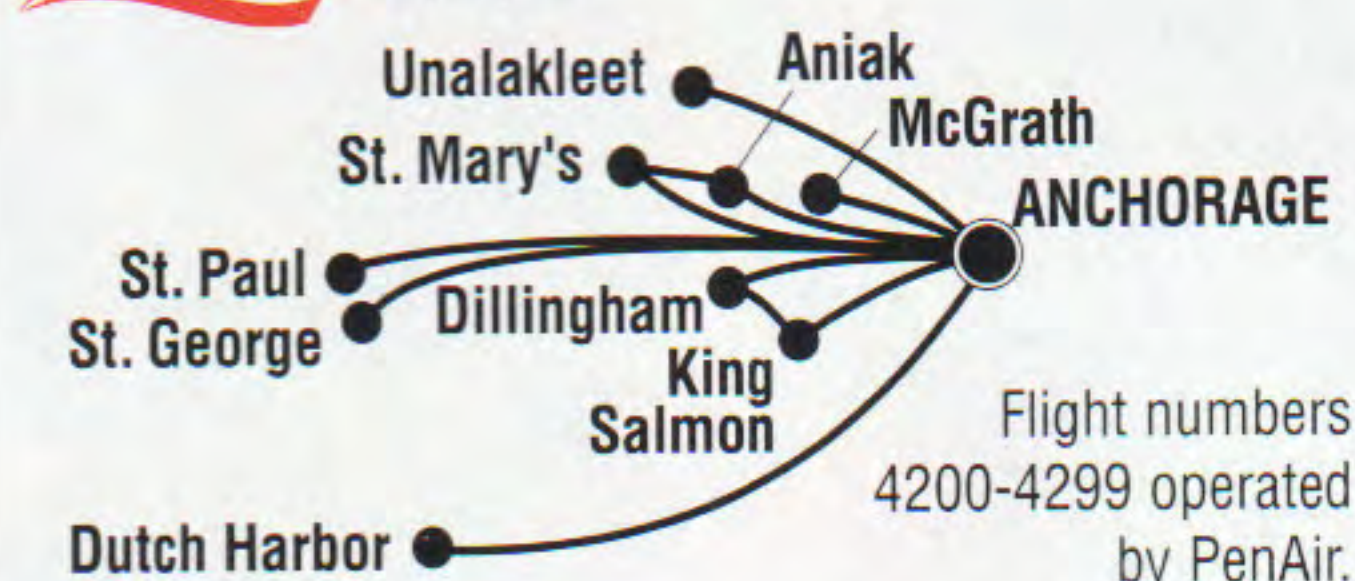

Trans States Airlines, Inc.

Era Aviation

Flight numbers 4800-4999 operated by Era Aviation.

PENAIR

Harbor Air

Flight numbers 4500-4599 operated by Harbor Airlines.

RAA Reeve Aleutian Airways

How to Read This Timetable

	Departure Time	Arrival Time	Flight Number	Days of Operation	Number of stops	Meal(s) Served	Mileage Plan miles earned one way*
	Leave	Arrive	Flight	Freq	Stops	M	MP
Originating City	From ANCHORAGE (ANC) (Cont.)						
Destination City	To KETCHIKAN (KTN) 776						
	7:56a	12:06p	62	Daily	2	B	
	12:08p	4:47p	64	Daily	3	L	

From KHABAROVSK, RUSSIA (KHV)

To ANCHORAGE (ANC) 2930					
11:35a	12:10a	202	1	1	LD
To SEATTLE-TACOMA (SEA) 4362					
11:35a	6:20a	202	1	2	LD

From KING SALMON (AKN)

To ANCHORAGE (ANC) 289					
9:35a	10:55a	4202	Daily	0	
11:33a	1:33p	124	X6	1	
12:37p	1:33p	124	6	0	
1:15p	2:35p	4204	Daily	0	
2:50p	4:10p	4206	135	0	
4:08p	5:00p	128	Daily	0	
Discontinued June 20					
4:51p	5:43p	125	Daily	0	
5:35p	6:29p	121	136	0	
Eff. Jul 15 thru Jul 31					
7:10p	8:30p	4208	Daily	0	
10:16p	11:16p	128	Daily	0	
Eff. Jul 15 thru Jul 31					
11:05p	12:25a	4210	Daily	0	
Discontinued July 15					
To DILLINGHAM (DLG) 500					
11:33a	11:59a	124	X6	0	