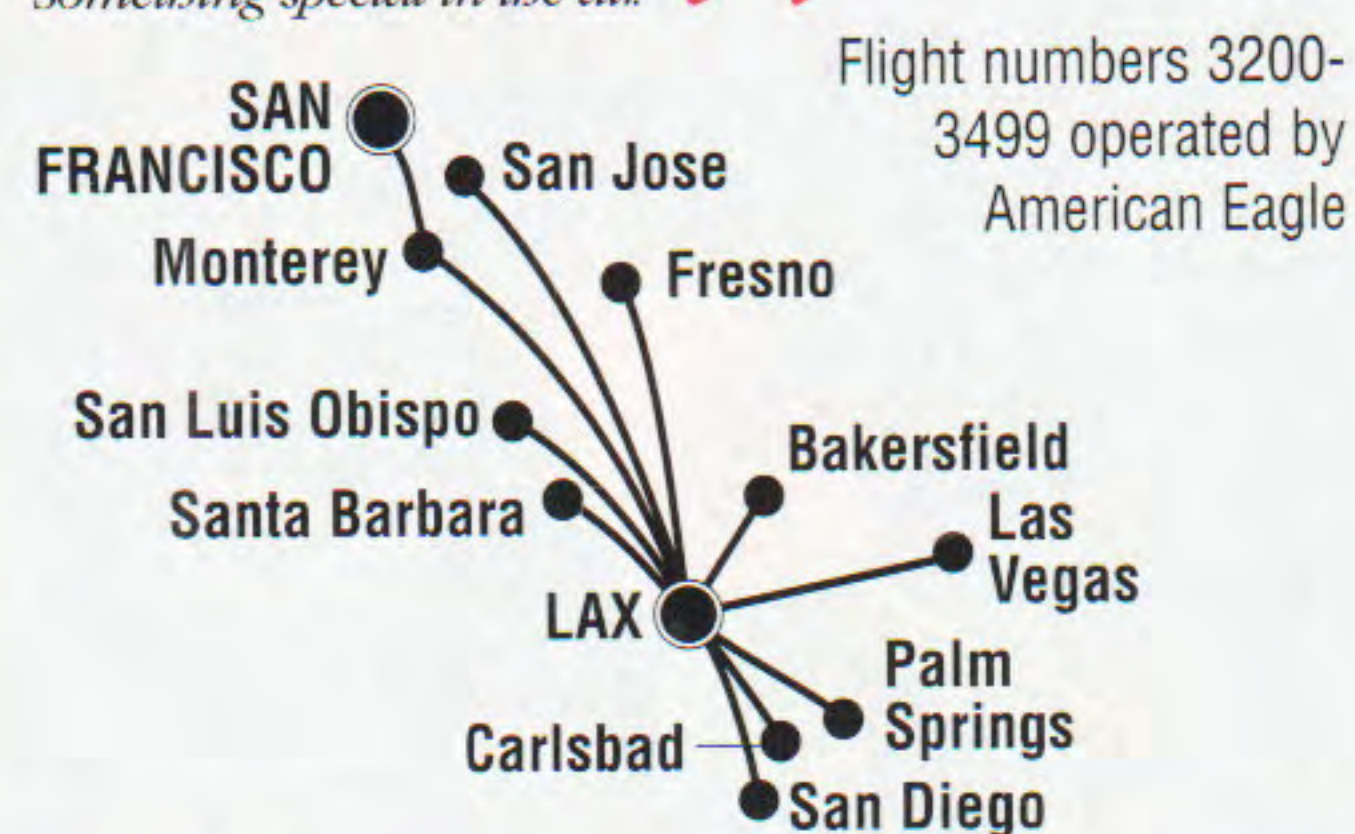

Visit us on the Internet at

www.horizonair.com

Alaska Airlines/Horizon Air Mileage Plan

800-654-5669

Partnerships

Alaska Airlines

American Eagle

Something special in the air®

Trans States Airlines, Inc.

Era Aviation

Flight numbers 4800-4999 operated by Era Aviation.

PENAIR

Harbor Air

Flight numbers 4500-4599 operated by Harbor Airlines.

RAA Reeve Aleutian Airways

How to Read This Timetable

	Departure Time	Arrival Time	Flight Number	Days of Operation	Number of stops	Meal(s) Served	Mileage Plan miles earned one way*
	Leave	Arrive	Flight	Freq	Stops	M	MP
Originating City	From ANCHORAGE (ANC) (Cont.)						
Destination City	To KETCHIKAN (KTN) 776						
	7:56a	12:06p	62	Daily	2	B	
	12:08p	4:47p	64	Daily	3	L	