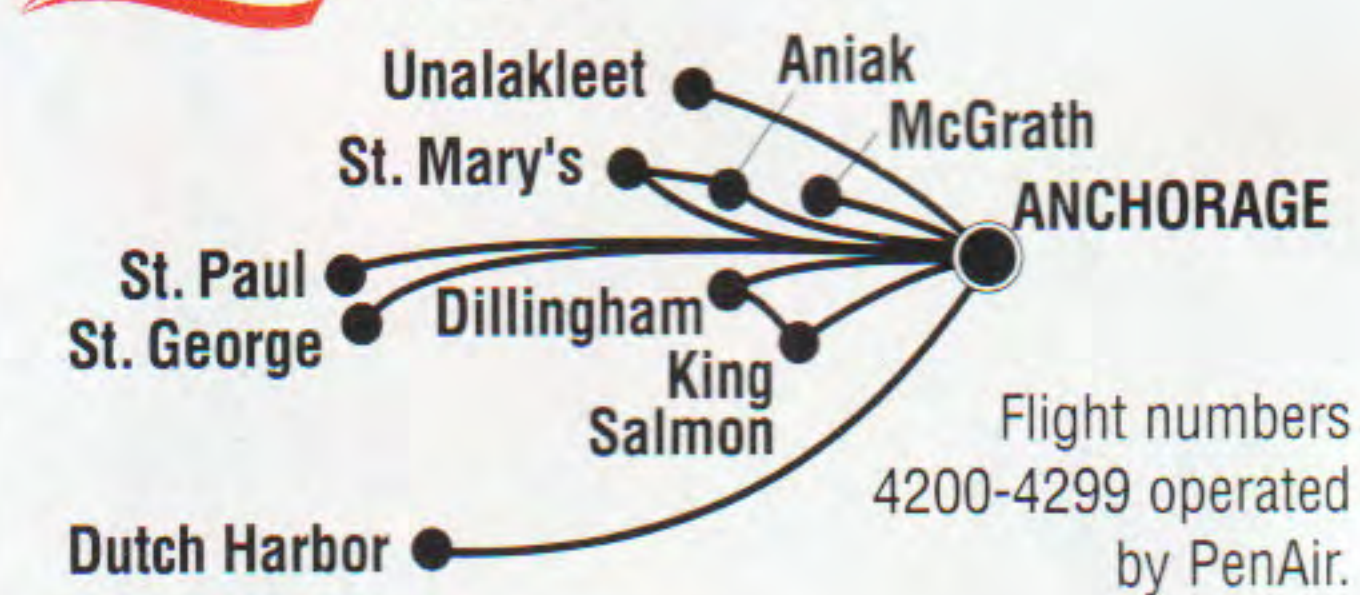

Era

Era Aviation

PENAIR

The Spirit of Alaska

Harbor Air

Reeve Aleutian Airways, Inc.

How to Read This Timetable

	Departure Time	Arrival Time	Flight Number	Days of Operation	Number of stops	Meal(s) Served	Mileage Plan miles earned one way*
	Leave	Arrive	Flight	Freq	Stops	M	MP
Originating City	From ANCHORAGE (ANC) (Cont.)						
Destination City	To KETCHIKAN (KTN) 776						
	7:56a	12:06p	62	Daily	2	B	
	12:08p	4:47p	64	Daily	3	L	