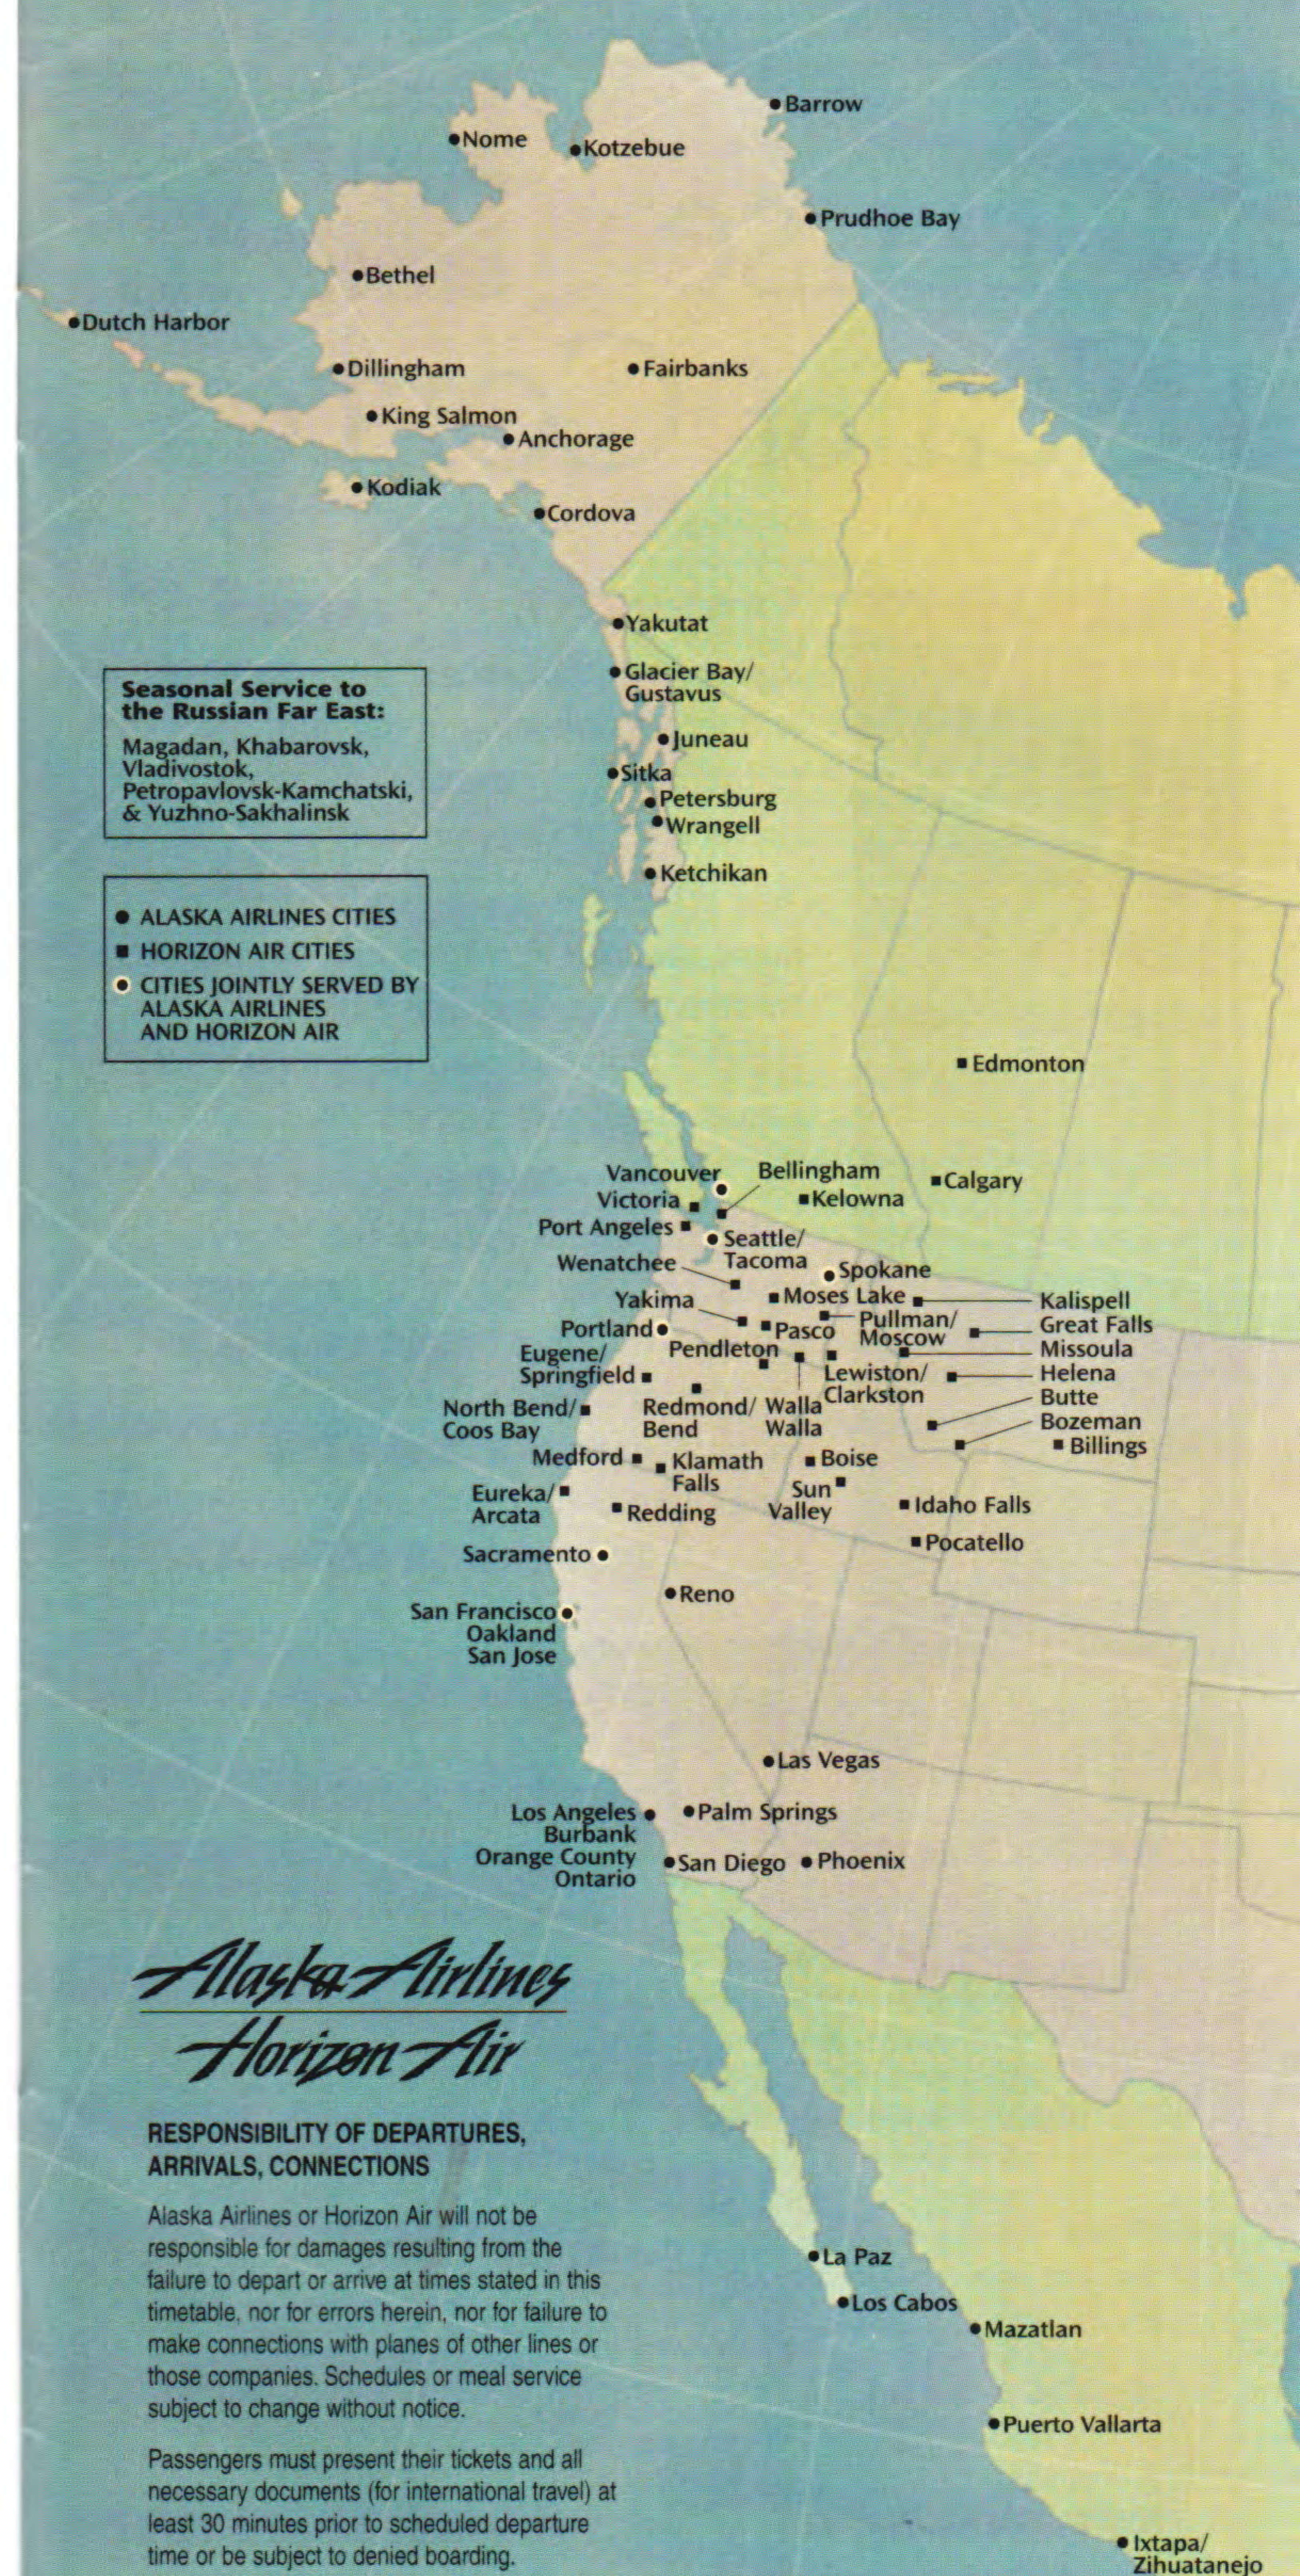

Alaska Airlines
Horizon Air

RESPONSIBILITY OF DEPARTURES, ARRIVALS, CONNECTIONS

Alaska Airlines or Horizon Air will not be responsible for damages resulting from the failure to depart or arrive at times stated in this timetable, nor for errors herein, nor for failure to make connections with planes of other lines or those companies. Schedules or meal service subject to change without notice.

Passengers must present their tickets and all necessary documents (for international travel) at least 30 minutes prior to scheduled departure time or be subject to denied boarding.

● Ixtapa/
Zihuatanejo