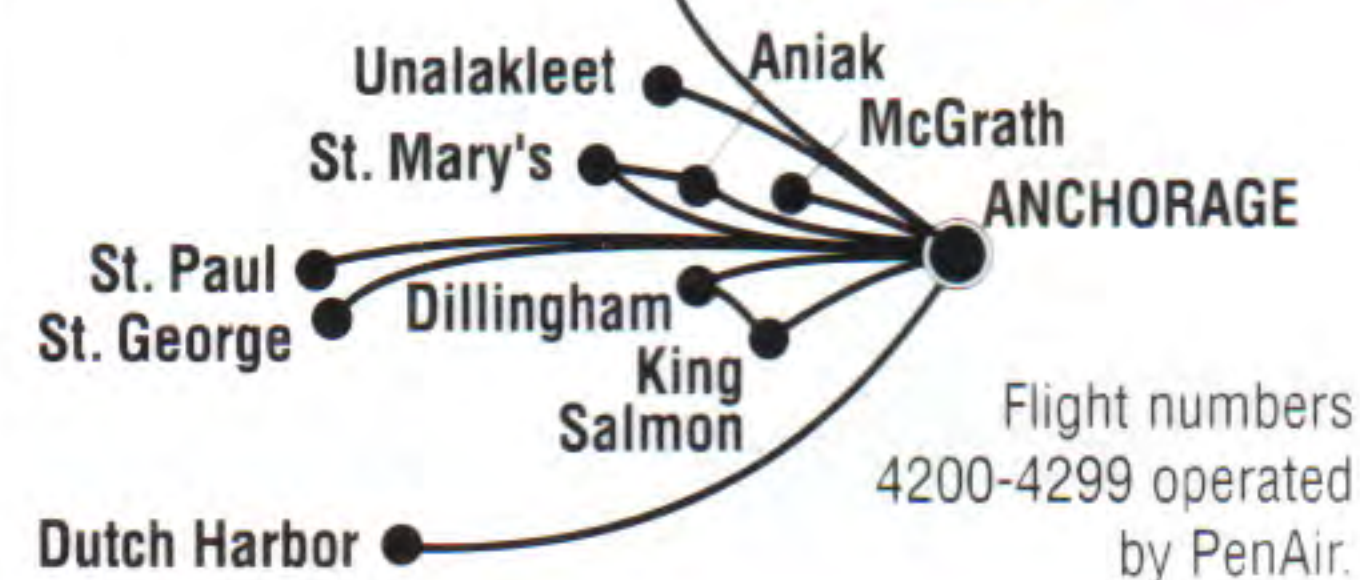

PENAIR

The Spirit of Alaska