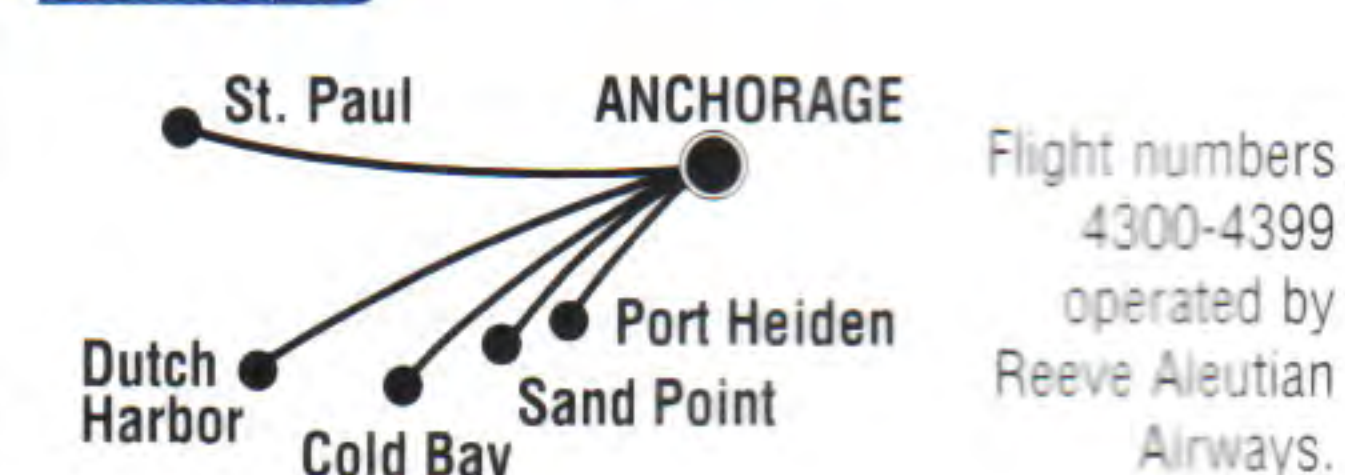

Reeve Aleutian Airways, Inc.