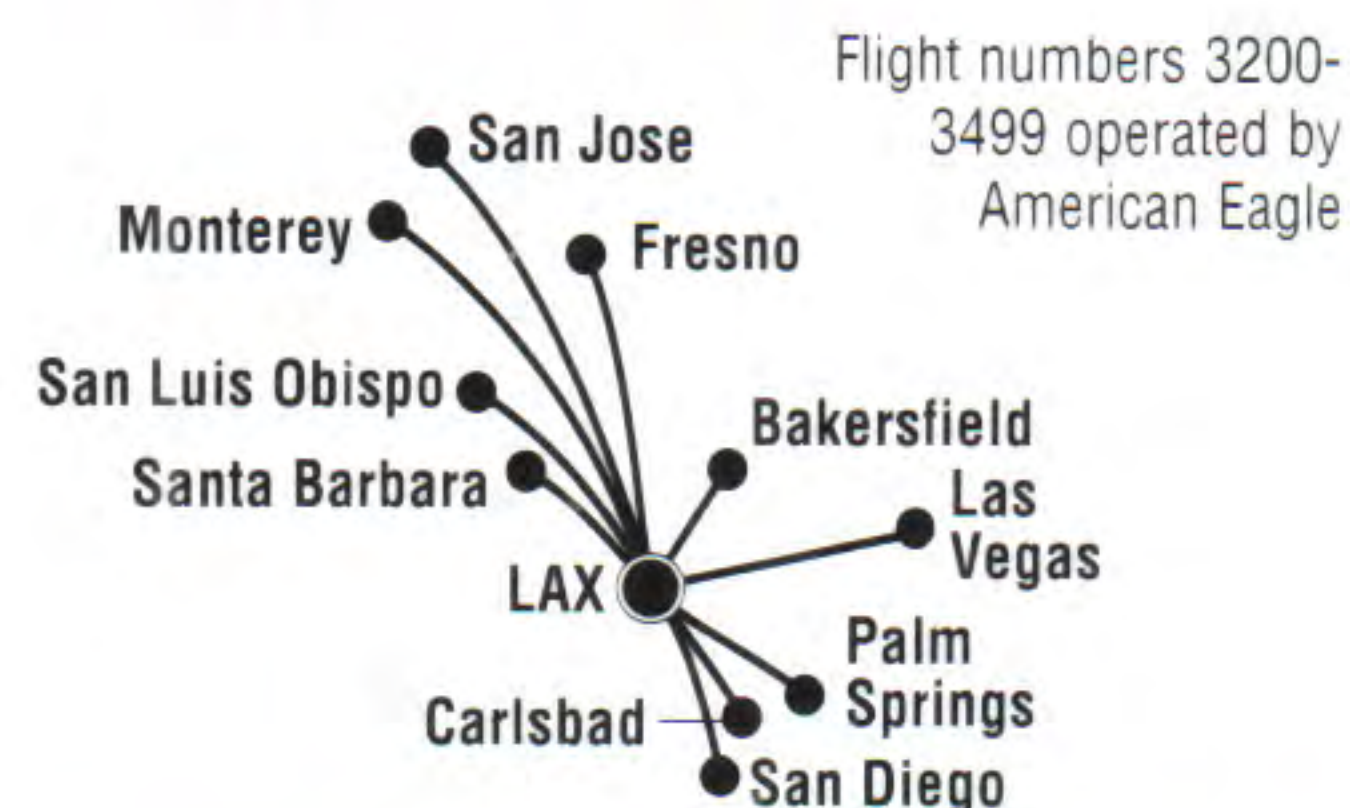

Alaska Airlines

TOLL-FREE RESERVATIONS
within the U.S. and Canada

800-ALASKAIR

(800-252-7522)

En Español

800-858-5525

from Mexico

011-800-252-7522

TDD for the Hearing Impaired

800-682-2221

Alaska Airlines Air Cargo

800-225-2752

Alaska Airlines Vacations

800-468-2248

Group Sales

800-445-4435

Visit us on the Internet at

www.alaskaair.com

Horizon Air

TOLL-FREE RESERVATIONS
within the U.S. and Canada

800-547-9308

En Español

800-858-5525

from Mexico

011-800-252-7522

TDD for the Hearing Impaired

800-843-1338

Horizon Air Cargo

800-547-7660

Horizon Air Holidays

800-547-9308

Group Sales

800-547-9308

Visit us on the Internet at

www.horizonair.com

Alaska Airlines/Horizon Air Mileage Plan

800-654-5669

Partnerships

Alaska Airlines

American Eagle

Something special in the air®

Era Aviation