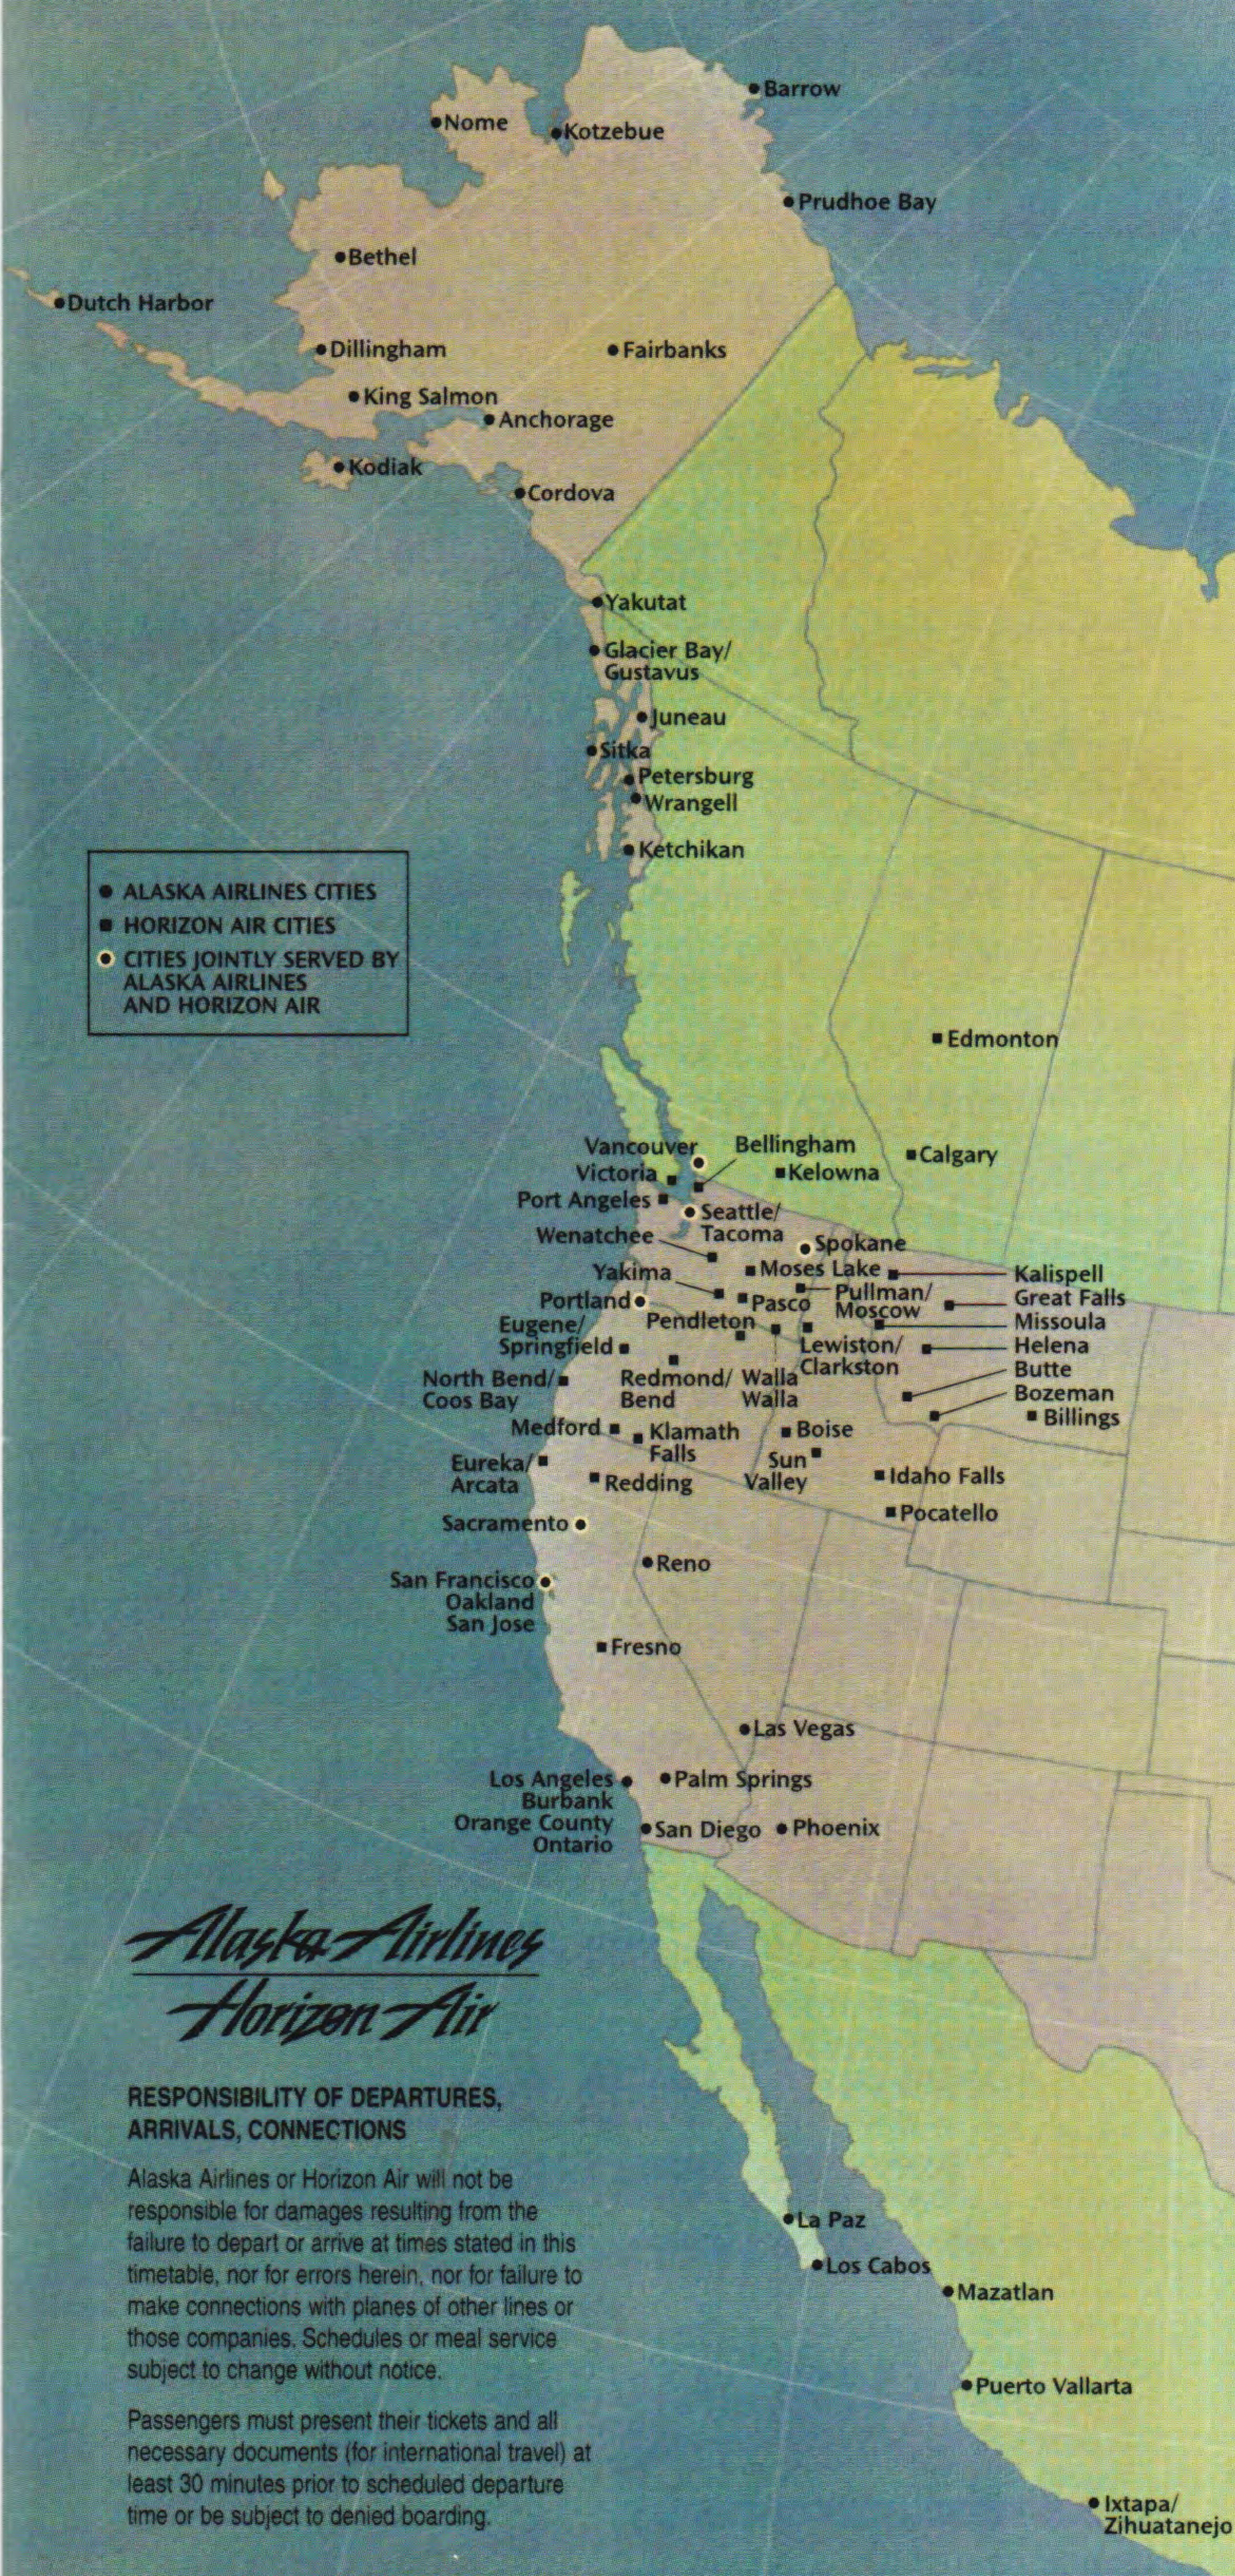

Leave Arrive Flight Freq Stops M MP

From WHITEHORSE, YT (YXY)

To ANCHORAGE (ANC)	502
12:00p 1:00p 4889	1356 0
Effective May 24	
1:30p 2:30p 4889	5 0
Discontinued May 23	
3:30p 4:30p 4889	7 0
Discontinued May 23	

From WRANGELL (WRG)

To ANCHORAGE (ANC)	708
10:56a 2:46p 65	Daily 2 L
To JUNEAU (JNU)	500
10:56a 12:25p 65	Daily 1
To KETCHIKAN (KTN)	500
4:35p 5:05p 64	Daily 0
To PETERSBURG (PSG)	500
10:56a 11:14a 65	Daily 0
To SEATTLE-TACOMA (SEA)	757
4:35p 8:31p 64	Daily 1 S

From YAKIMA (YKM)

To PORTLAND (PDX)	500
8:20a 10:20a 2381	X7 1
To SEATTLE-TACOMA (SEA)	500
5:15a 6:00a 2263	X7 0
7:00a 7:40a 2331	7 0
8:20a 9:00a 2381	X7 0
10:10a 10:50a 2059	Daily 0
12:15p 12:59p 2299	Daily 0
2:05p 2:50p 2287	Daily 0
3:20p 4:05p 2289	Daily 0
4:30p 5:15p 2223	Daily 0
6:00p 6:45p 2293	Daily 0
8:15p 8:58p 2297	X6 0
To VANCOUVER, BC (YVR)	500
5:15a 7:20a 2263	X7 1

From YAKUTAT (YAK)

To ANCHORAGE (ANC)	500
10:50a 12:48p 61	Daily 1 S
Effective May 23	
11:22a 1:23p 61	Daily 1 S
Discontinued May 22	
To CORDOVA (CDV)	500
10:50a 11:35a 61	Daily 0 S
Effective May 23	
11:22a 12:09p 61	Daily 0 S
Discontinued May 22	
To JUNEAU (JNU)	500
5:38p 6:25p 66	Daily 0
Discontinued May 22	
6:26p 7:09p 66	Daily 0
Effective May 23	
To SEATTLE-TACOMA (SEA)	1093
5:38p 10:17p 66	Daily 1 S
Discontinued May 22	
6:26p 11:07p 66	Daily 1
Effective May 23	

Alaska Airlines
Horizon Air

RESPONSIBILITY OF DEPARTURES, ARRIVALS, CONNECTIONS

Alaska Airlines or Horizon Air will not be responsible for damages resulting from the failure to depart or arrive at times stated in this timetable, nor for errors herein, nor for failure to make connections with planes of other lines or those companies. Schedules or meal service subject to change without notice.

Passengers must present their tickets and all necessary documents (for international travel) at least 30 minutes prior to scheduled departure time or be subject to denied boarding.