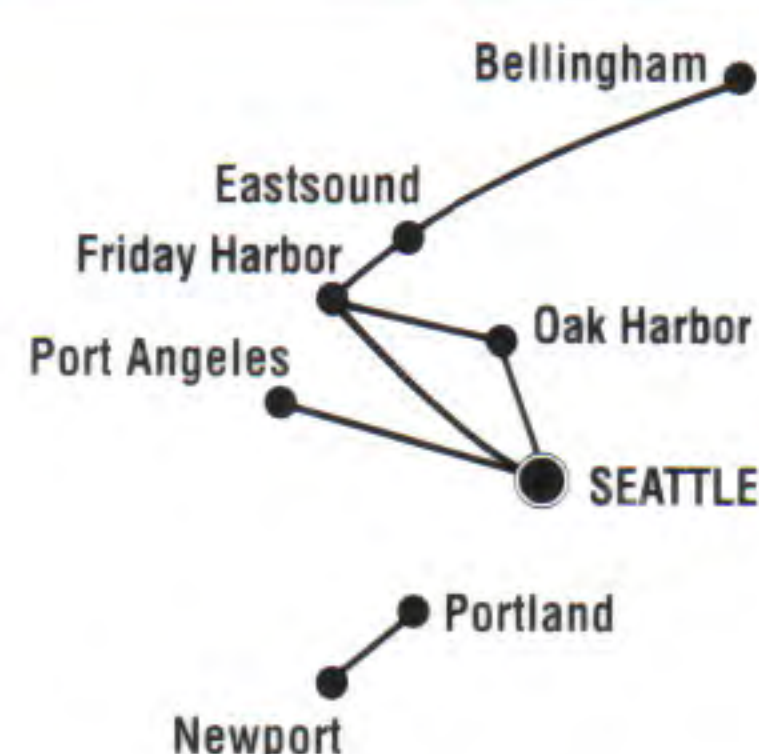

Alaska Airlines

TOLL-FREE RESERVATIONS
within the U.S. and Canada

800-ALASKAIR

(800-252-7522)

En Español

800-858-5525

from Mexico

011-800-252-7522

TDD for the Hearing Impaired

800-682-2221

Alaska Airlines Air Cargo

800-225-2752

Alaska Airlines Vacations

800-468-2248

Group Sales

800-445-4435

Visit us on the Internet at

www.alaskaair.com

Horizon Air

TOLL-FREE RESERVATIONS
within the U.S. and Canada

800-547-9308

En Español

800-858-5525

from Mexico

011-800-252-7522

TDD for the Hearing Impaired

800-843-1338

Horizon Air Cargo

800-547-7660

Horizon Air Holidays

800-547-9308

Group Sales

800-547-9308

Visit us on the Internet at

www.horizonair.com

Alaska Airlines/Horizon Air Mileage Plan

800-654-5669

Partnerships

Alaska Airlines

American Eagle

Something special in the air®

Era Aviation

Harbor Air

Flight numbers 4500-4599 operated by Harbor Airlines.

Trans States Airlines, Inc.

(dba US Airways Express)

PENAIR

The Spirit of Alaska

Reeve Aleutian Airways, Inc.

How to Read This Timetable

	Departure Time	Arrival Time	Flight Number	Days of Operation	Number of stops	Meal(s) Served	Mileage Plan miles earned one way*
	Leave	Arrive	Flight	Freq	Stops	M	MP
Originating City	From ANCHORAGE (ANC) (Cont.)						
Destination City	To KETCHIKAN (KTN) 776						
	7:56a	12:06p	62	Daily	2	B	
	12:08p	4:47p	64	Daily	3	L	

*Mileage Plan members earn 500 minimum miles on Alaska Airlines/Horizon Air operated flights and on certain qualifying flights operated by PartnerShip airlines.

Meal Service

M designates Meal Service—Code followed by a “/” indicates First Class only service.

B = Breakfast   L = Lunch   D = Dinner   S = Snack

Days of Operation

1 = Monday   2 = Tuesday   3 = Wednesday   4 = Thursday
5 = Friday   6 = Saturday   7 = Sunday   X = Except

Flight Numbers...