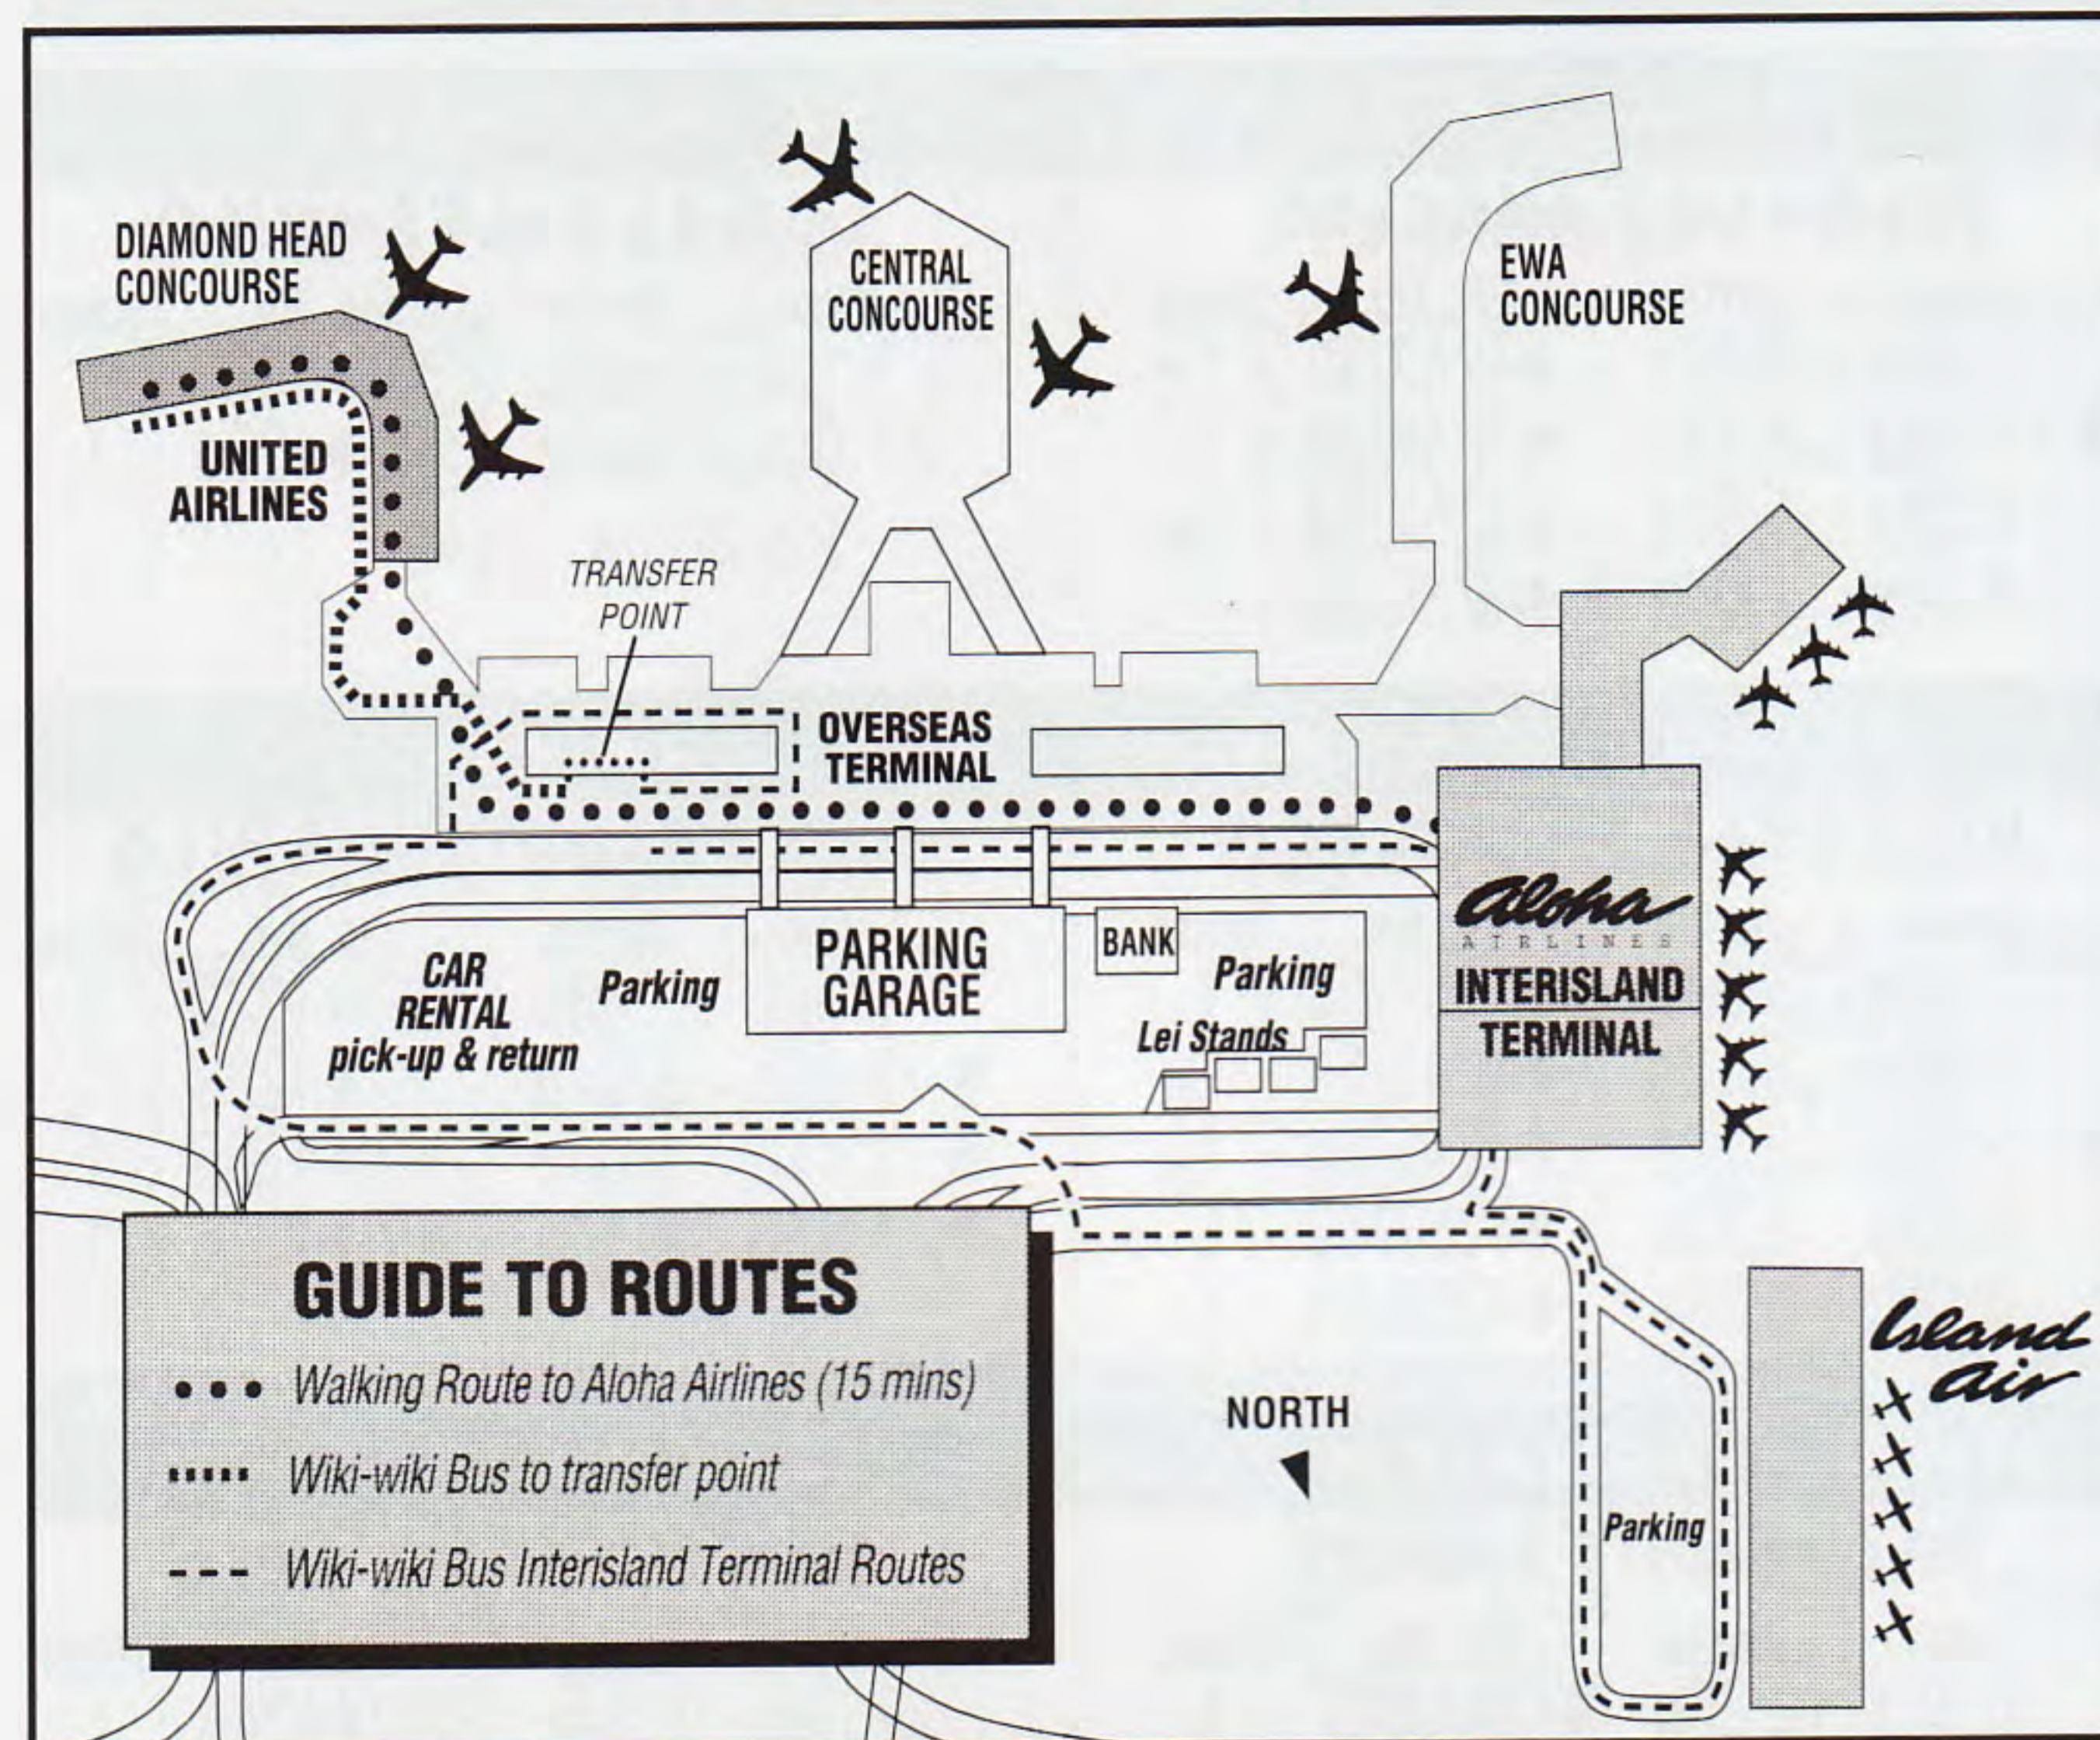

Checked baggage

Checked baggage should be locked. Regulations require name identification on the outside. Liability for checked baggage is limited to $2,500 per passenger and excludes certain items. Do not place money, jewelry, electronic or camera equipment, or other expensive items in baggage that is to be checked. Free luggage allowance (including golf bags) is 44 pounds. Excess or oversized baggage will be handled for $10 per piece. Specialty items under 6 feet including bicycles, surfboards or pets will be handled for an additional fee. All excess baggage and specialty items will be accommodated on a **space available** basis.

Oahu 484-2222

Neighbor Islands (800) 652-6541
Continental U.S. (800) 323-3345

Island Air

Partnership Service from Aloha Airlines and United Airlines

TIMETABLE

Aloha Airlines is pleased to announce its **Partnership Service** in conjunction with United Airlines. Working as a team, Aloha and United have scheduled convenient connections in Honolulu to major U.S. mainland destinations as well as selected destinations in Asia. The following timetable shows our convenient **Partnership Service** routings between the Neighbor Islands and points served by United from Honolulu.

Interisland **Partnership Service** will be operated by Aloha Airlines as United Airlines flights and are designated by flight numbers in the 4000 to 4499 range. Within Hawaii, you will continue to fly on Aloha's modern Boeing 737-200 aircraft, and to arrive and depart from the Aloha terminal on all islands.

Flight reservations and ticketing information for all **Partnership Service** flights can be obtained by calling United Airlines at the following numbers: **domestic 800-241-6522, international 800-538-2929.**

Airport Check-in

Passengers flying on interisland **Partnership Service** flights must check in at Aloha Airlines airport counters. As a reminder, all baggage to be checked from Lihue, Kahului, Kona and Hilo through to a final destination outside Hawaii must first pass through agricultural inspection. Agricultural inspection stations are operated by the USDA in airport lobbies, near the Aloha Airlines ticket counters.

Schedule subject to change without notice.

HILO, HAWAII ↔ CHICAGO

HILO → CHICAGO

Leave	Arrive	Flt. No.	Stops
1:34p	5:08a	◆4297/44	1

CHICAGO → HILO

Leave	Arrive	Flt. No.	Stops
10:00a	4:44p	43/◆4274	1

◆ Flight operated by Aloha Airlines as a United Airlines flight.

Domestic flights: 800-241-6522
International flights: 800-538-2929