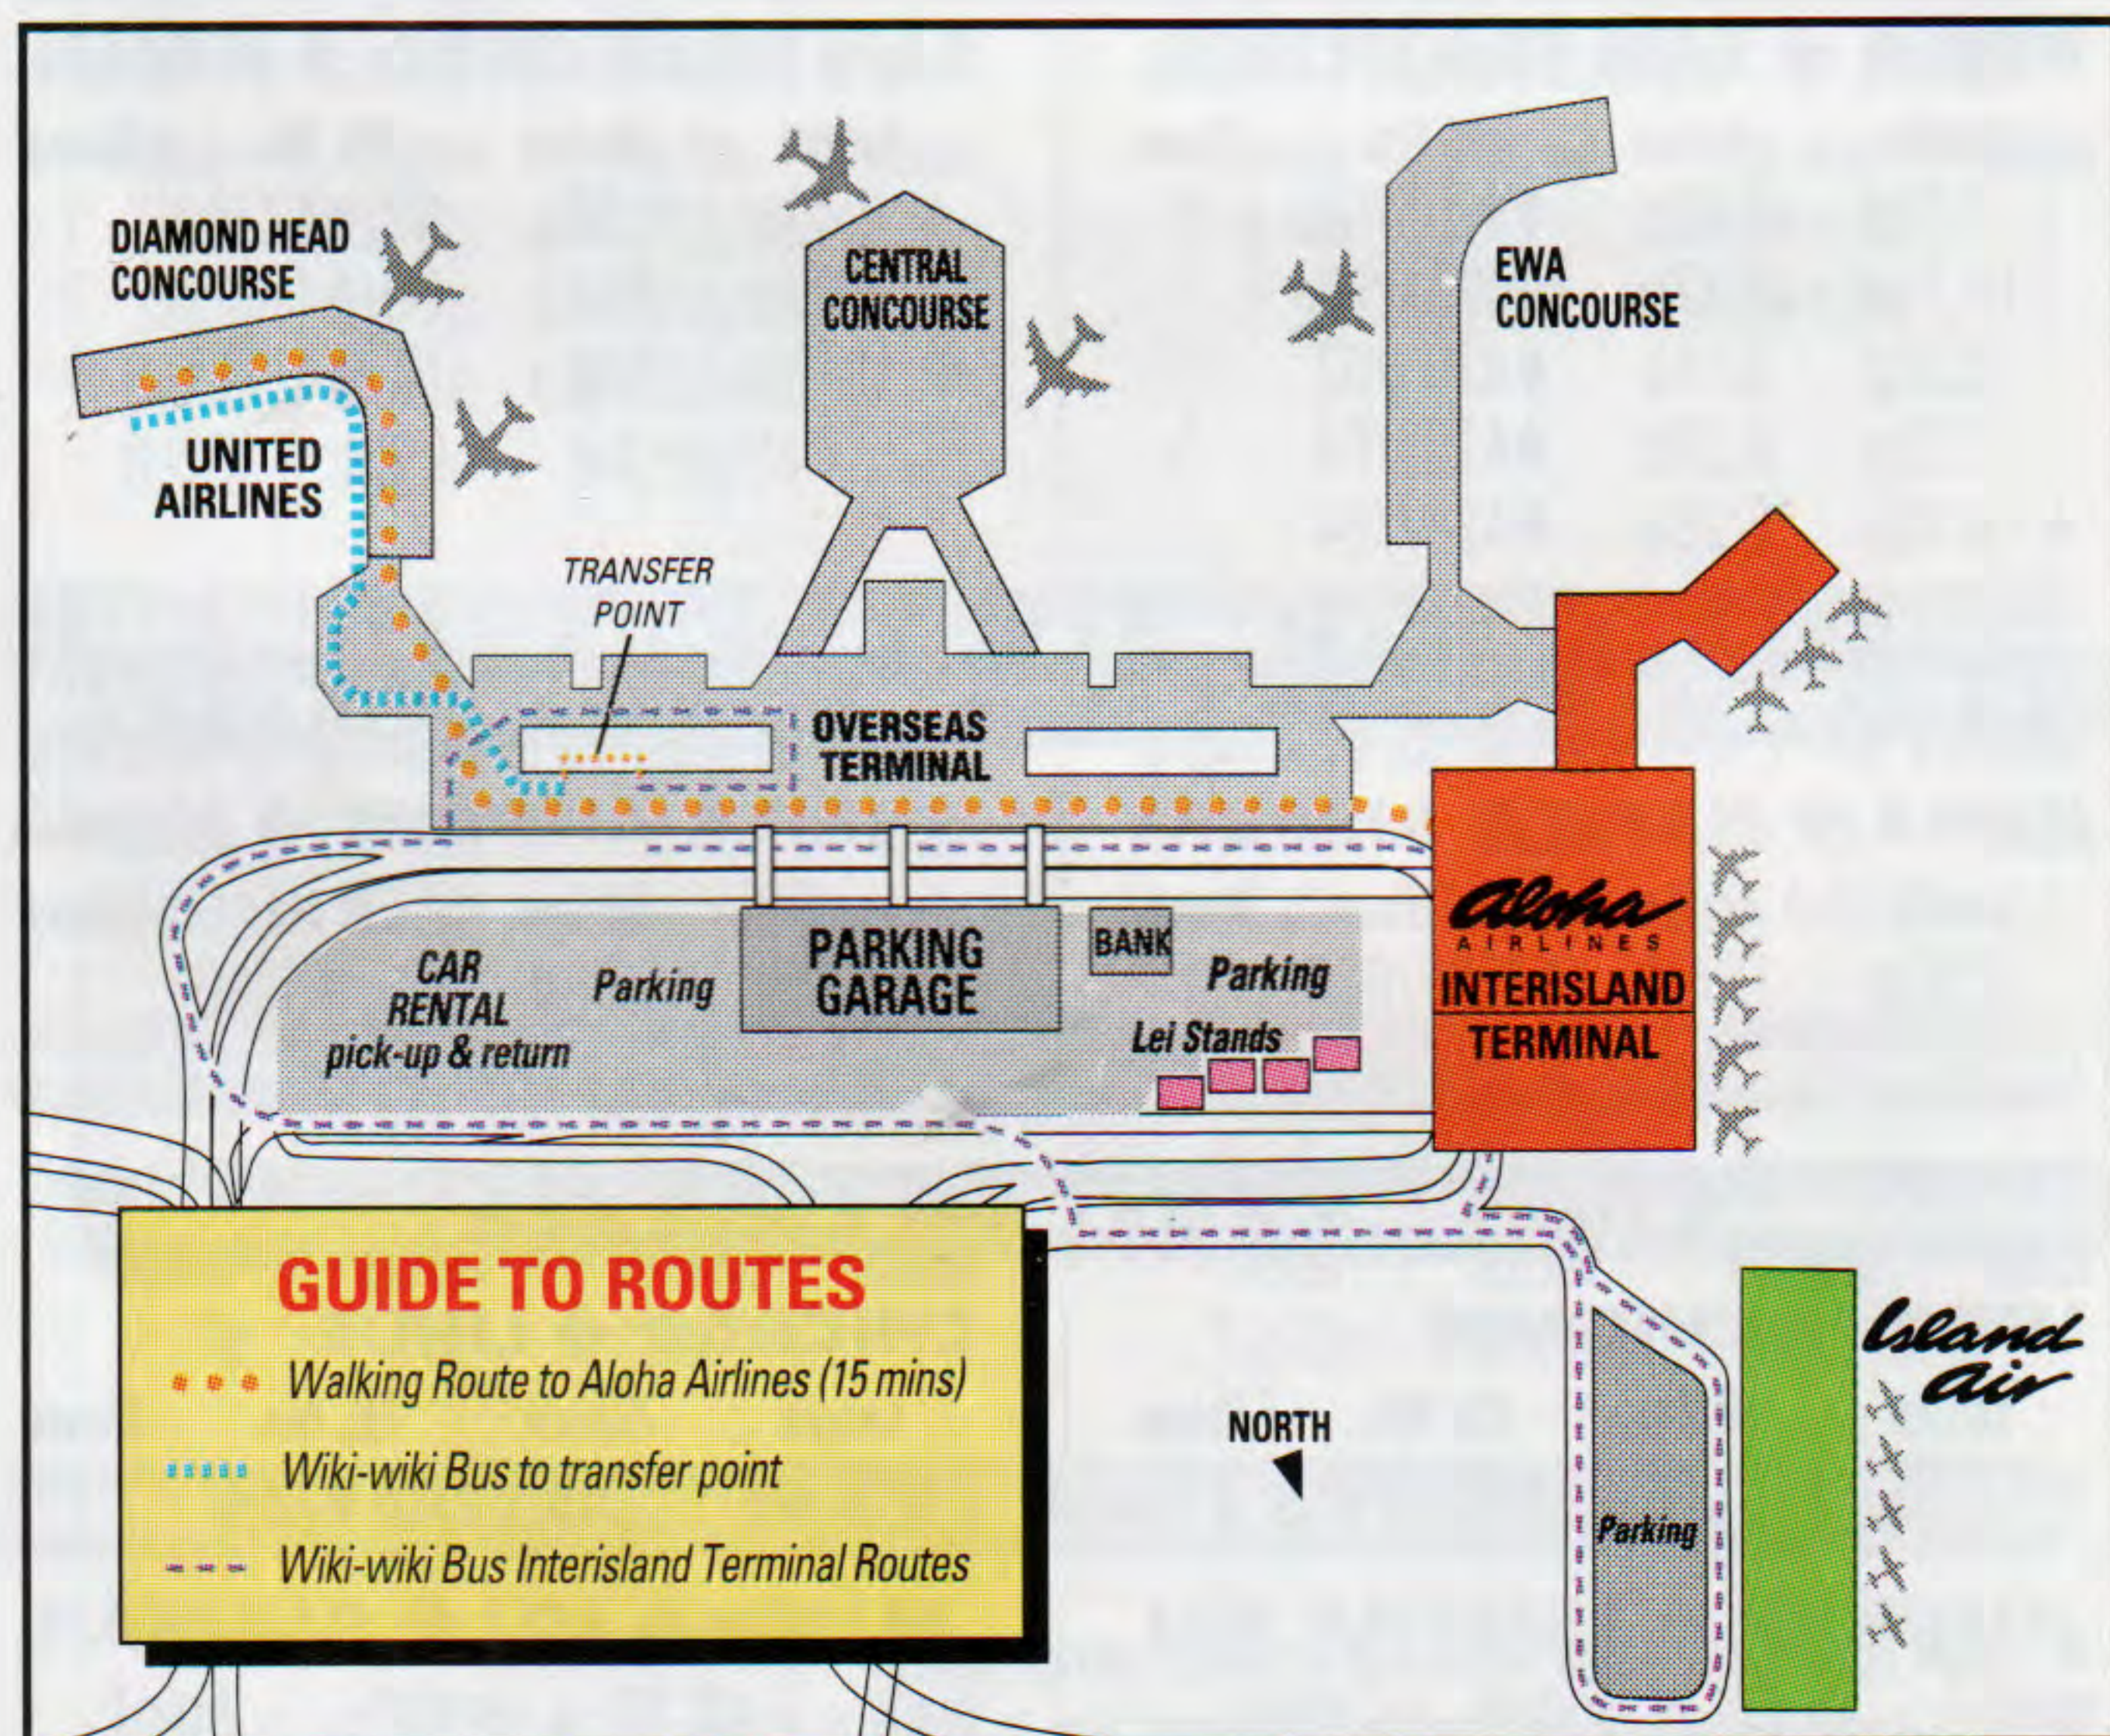

**PARTNERSHIP SERVICE
FROM ALOHA AIRLINES AND UNITED AIRLINES**

LIHUE, KAUAI ↔ LOS ANGELES

LIHUE → LOS ANGELES

Leave	Arrive	Flt. No.	Stops
10:25a	8:47p	◆4256/52	1
7:05p	5:33a	◆4278/54	1
9:05p	7:04a	◆4230/56	1

LOS ANGELES → LIHUE

Leave	Arrive	Flt. No.	Stops
8:15a	12:40p	53/◆4239	1
2:30p	6:41p	55/◆4277	1

LIHUE, KAUAI ↔ SAN FRANCISCO

LIHUE → SAN FRANCISCO

Leave	Arrive	Flt. No.	Stops
8:00a	5:46p	◆4234/58	1
10:25a	8:17p	◆4256/60	1
7:05p	5:11a	◆4278/62	1
★ 8:05p	6:29a	◆4232/64	1
9:05p	6:29a	◆4230/64	1

SAN FRANCISCO → LIHUE

Leave	Arrive	Flt. No.	Stops
8:40a	12:40p	67/◆4239	1
2:30p	6:41p	59/◆4277	1
★ 3:45p	7:40p	61/◆4205	1
3:45p	8:40p	61/◆4267	1

LIHUE, KAUAI ↔ TOKYO, NARITA AIRPORT

LIHUE → NARITA AIRPORT

Leave	Arrive	Flt. No.	Stops
9:20a	1:55p	◆4208/827	1

NARITA AIRPORT → LIHUE

Leave	Arrive	Flt. No.	Stops
7:45p	10:55a	826/◆4263	1

◆ Flight operated by Aloha Airlines as a United Airlines flight.

★ Fri/Sun except for following holiday weekends: Sep. 1, 4; Oct. 6, 9; Nov. 22-24, 26; Dec. 22, 25, 29.

Honolulu International Airport Terminal Map

**Domestic flights: 800-241-6522
International flights: 800-538-2929**

**SEE, WE'LL DO
ANYTHING TO NOT
LOSE A CUSTOMER.**