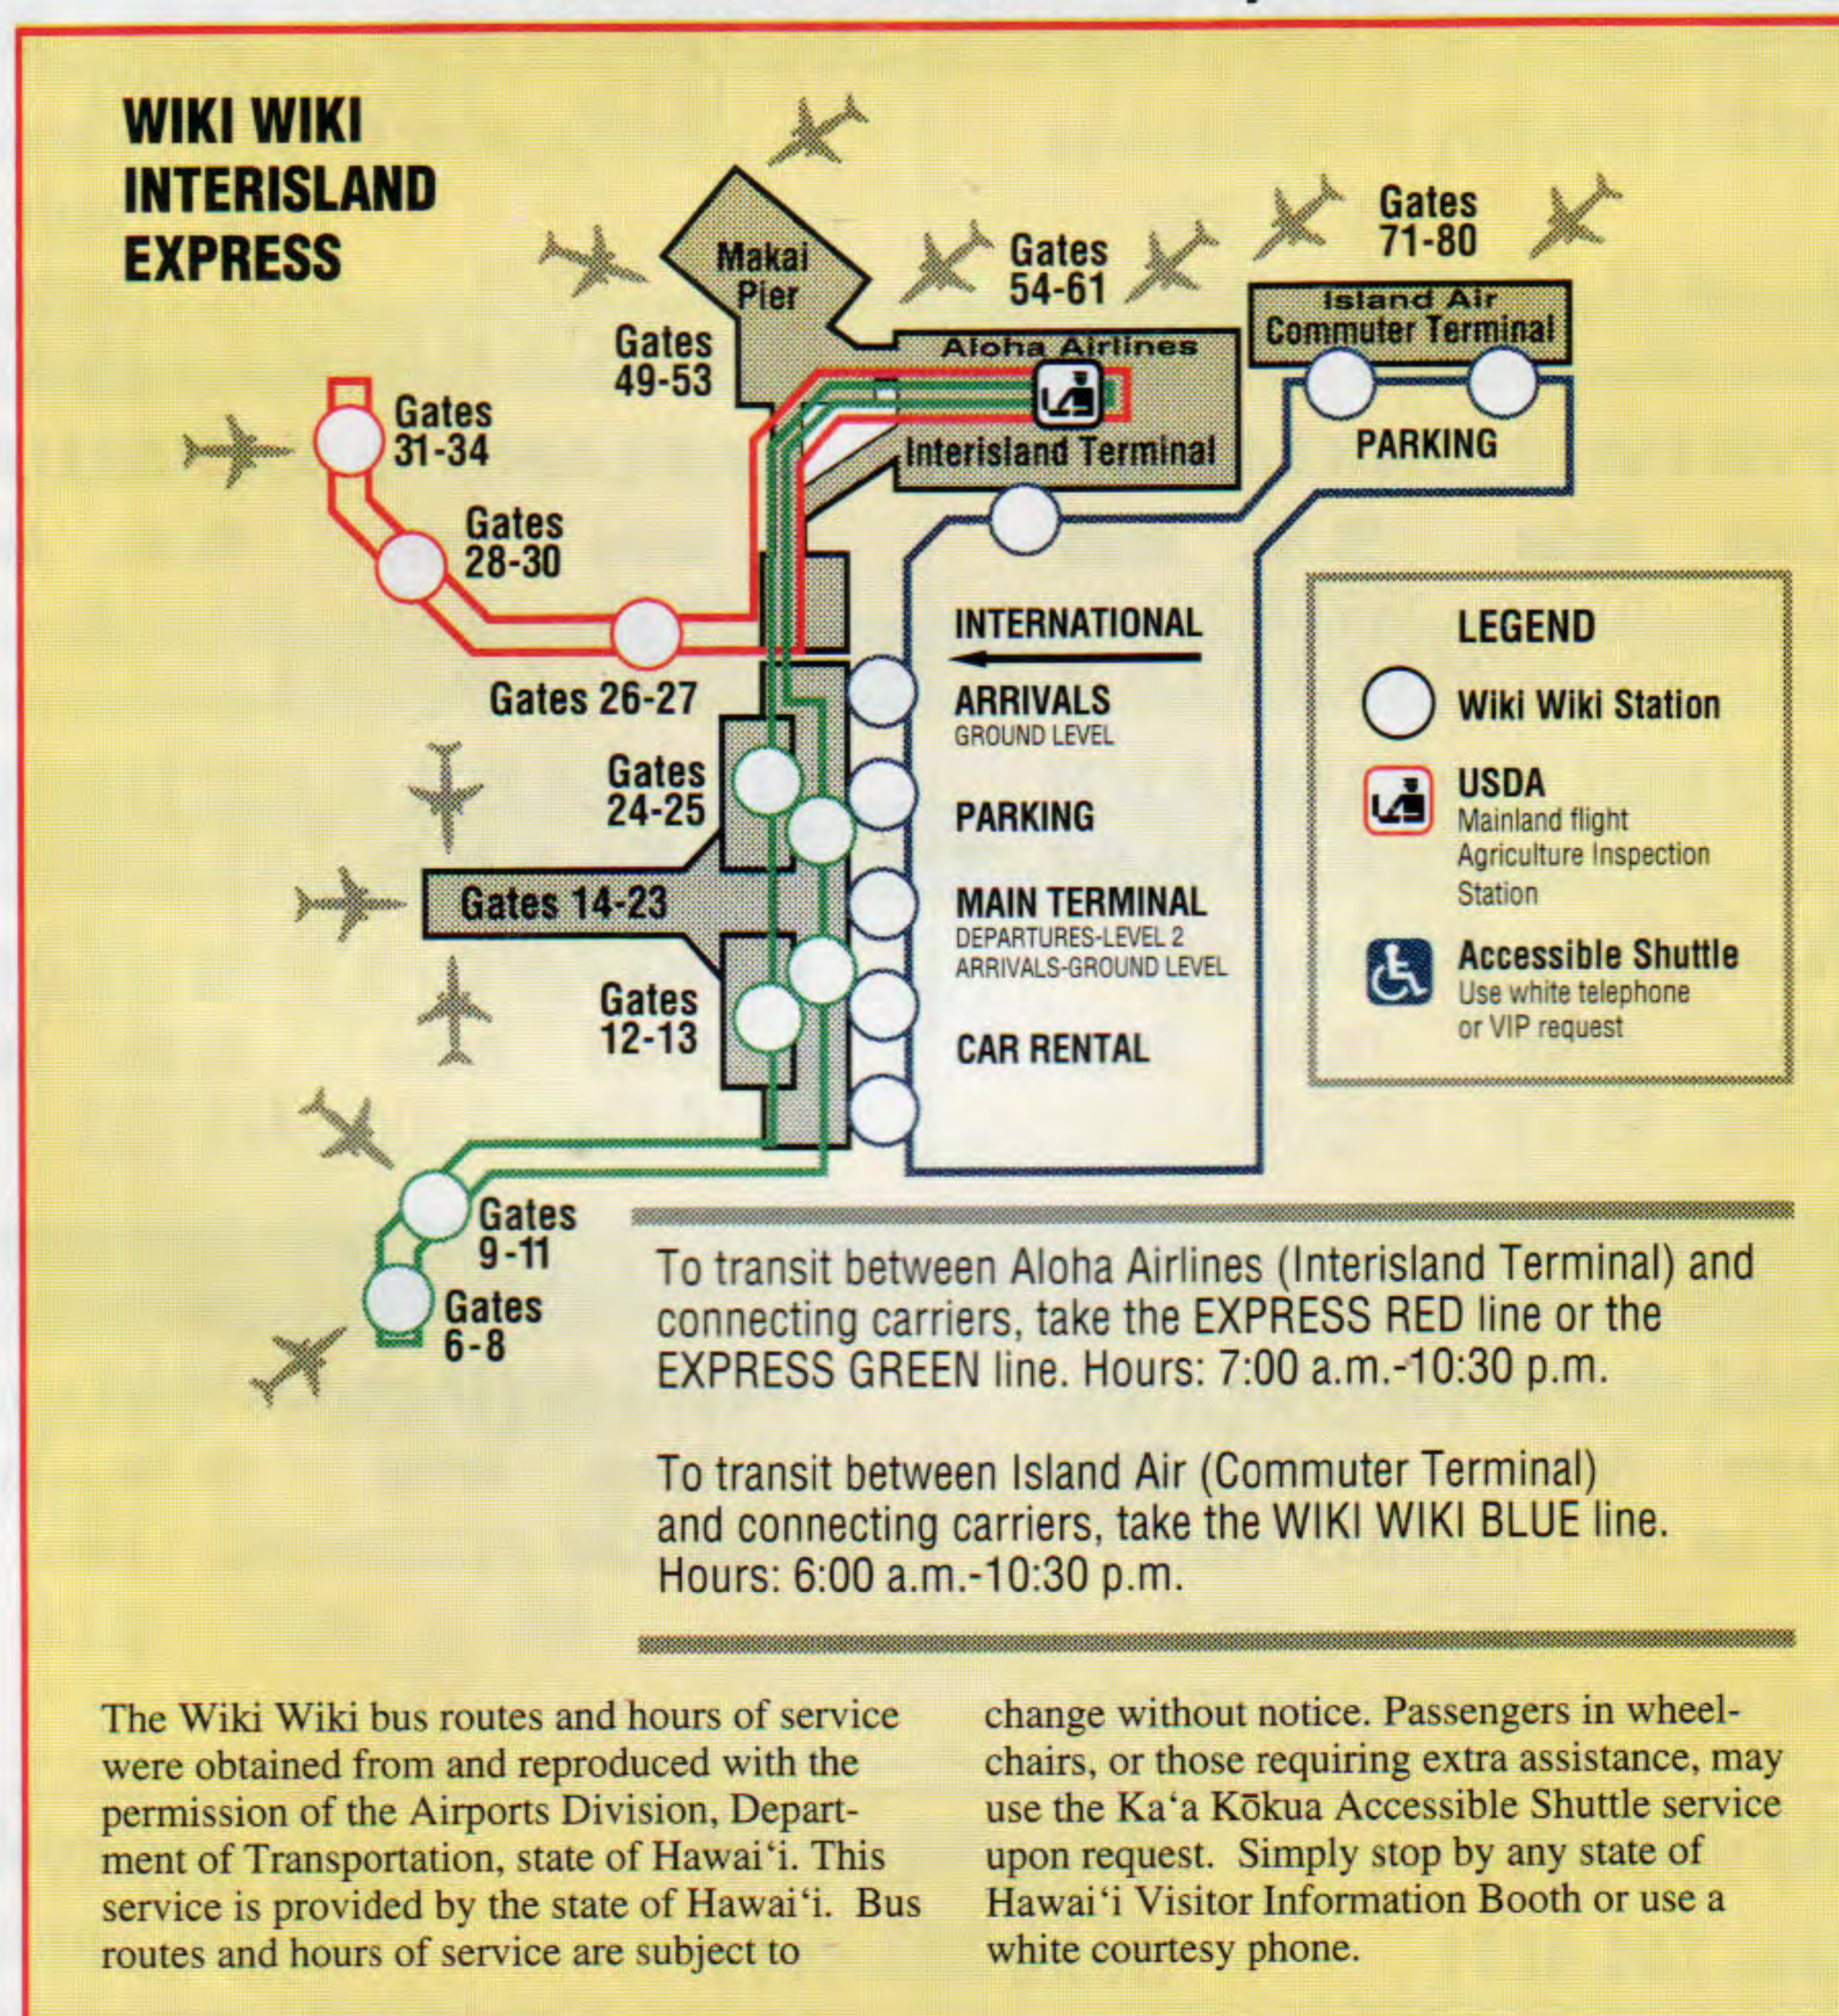

Honolulu International Airport

TRANS-PACIFIC SERVICE FROM

EFFECTIVE AUG. 21, 2000 *Schedule subject to change without notice.*

HONOLULU ↔ OAKLAND

HONOLULU → OAKLAND

Leave	Arrive	Flt. No.	Stops
2:10p	10:17p	442	