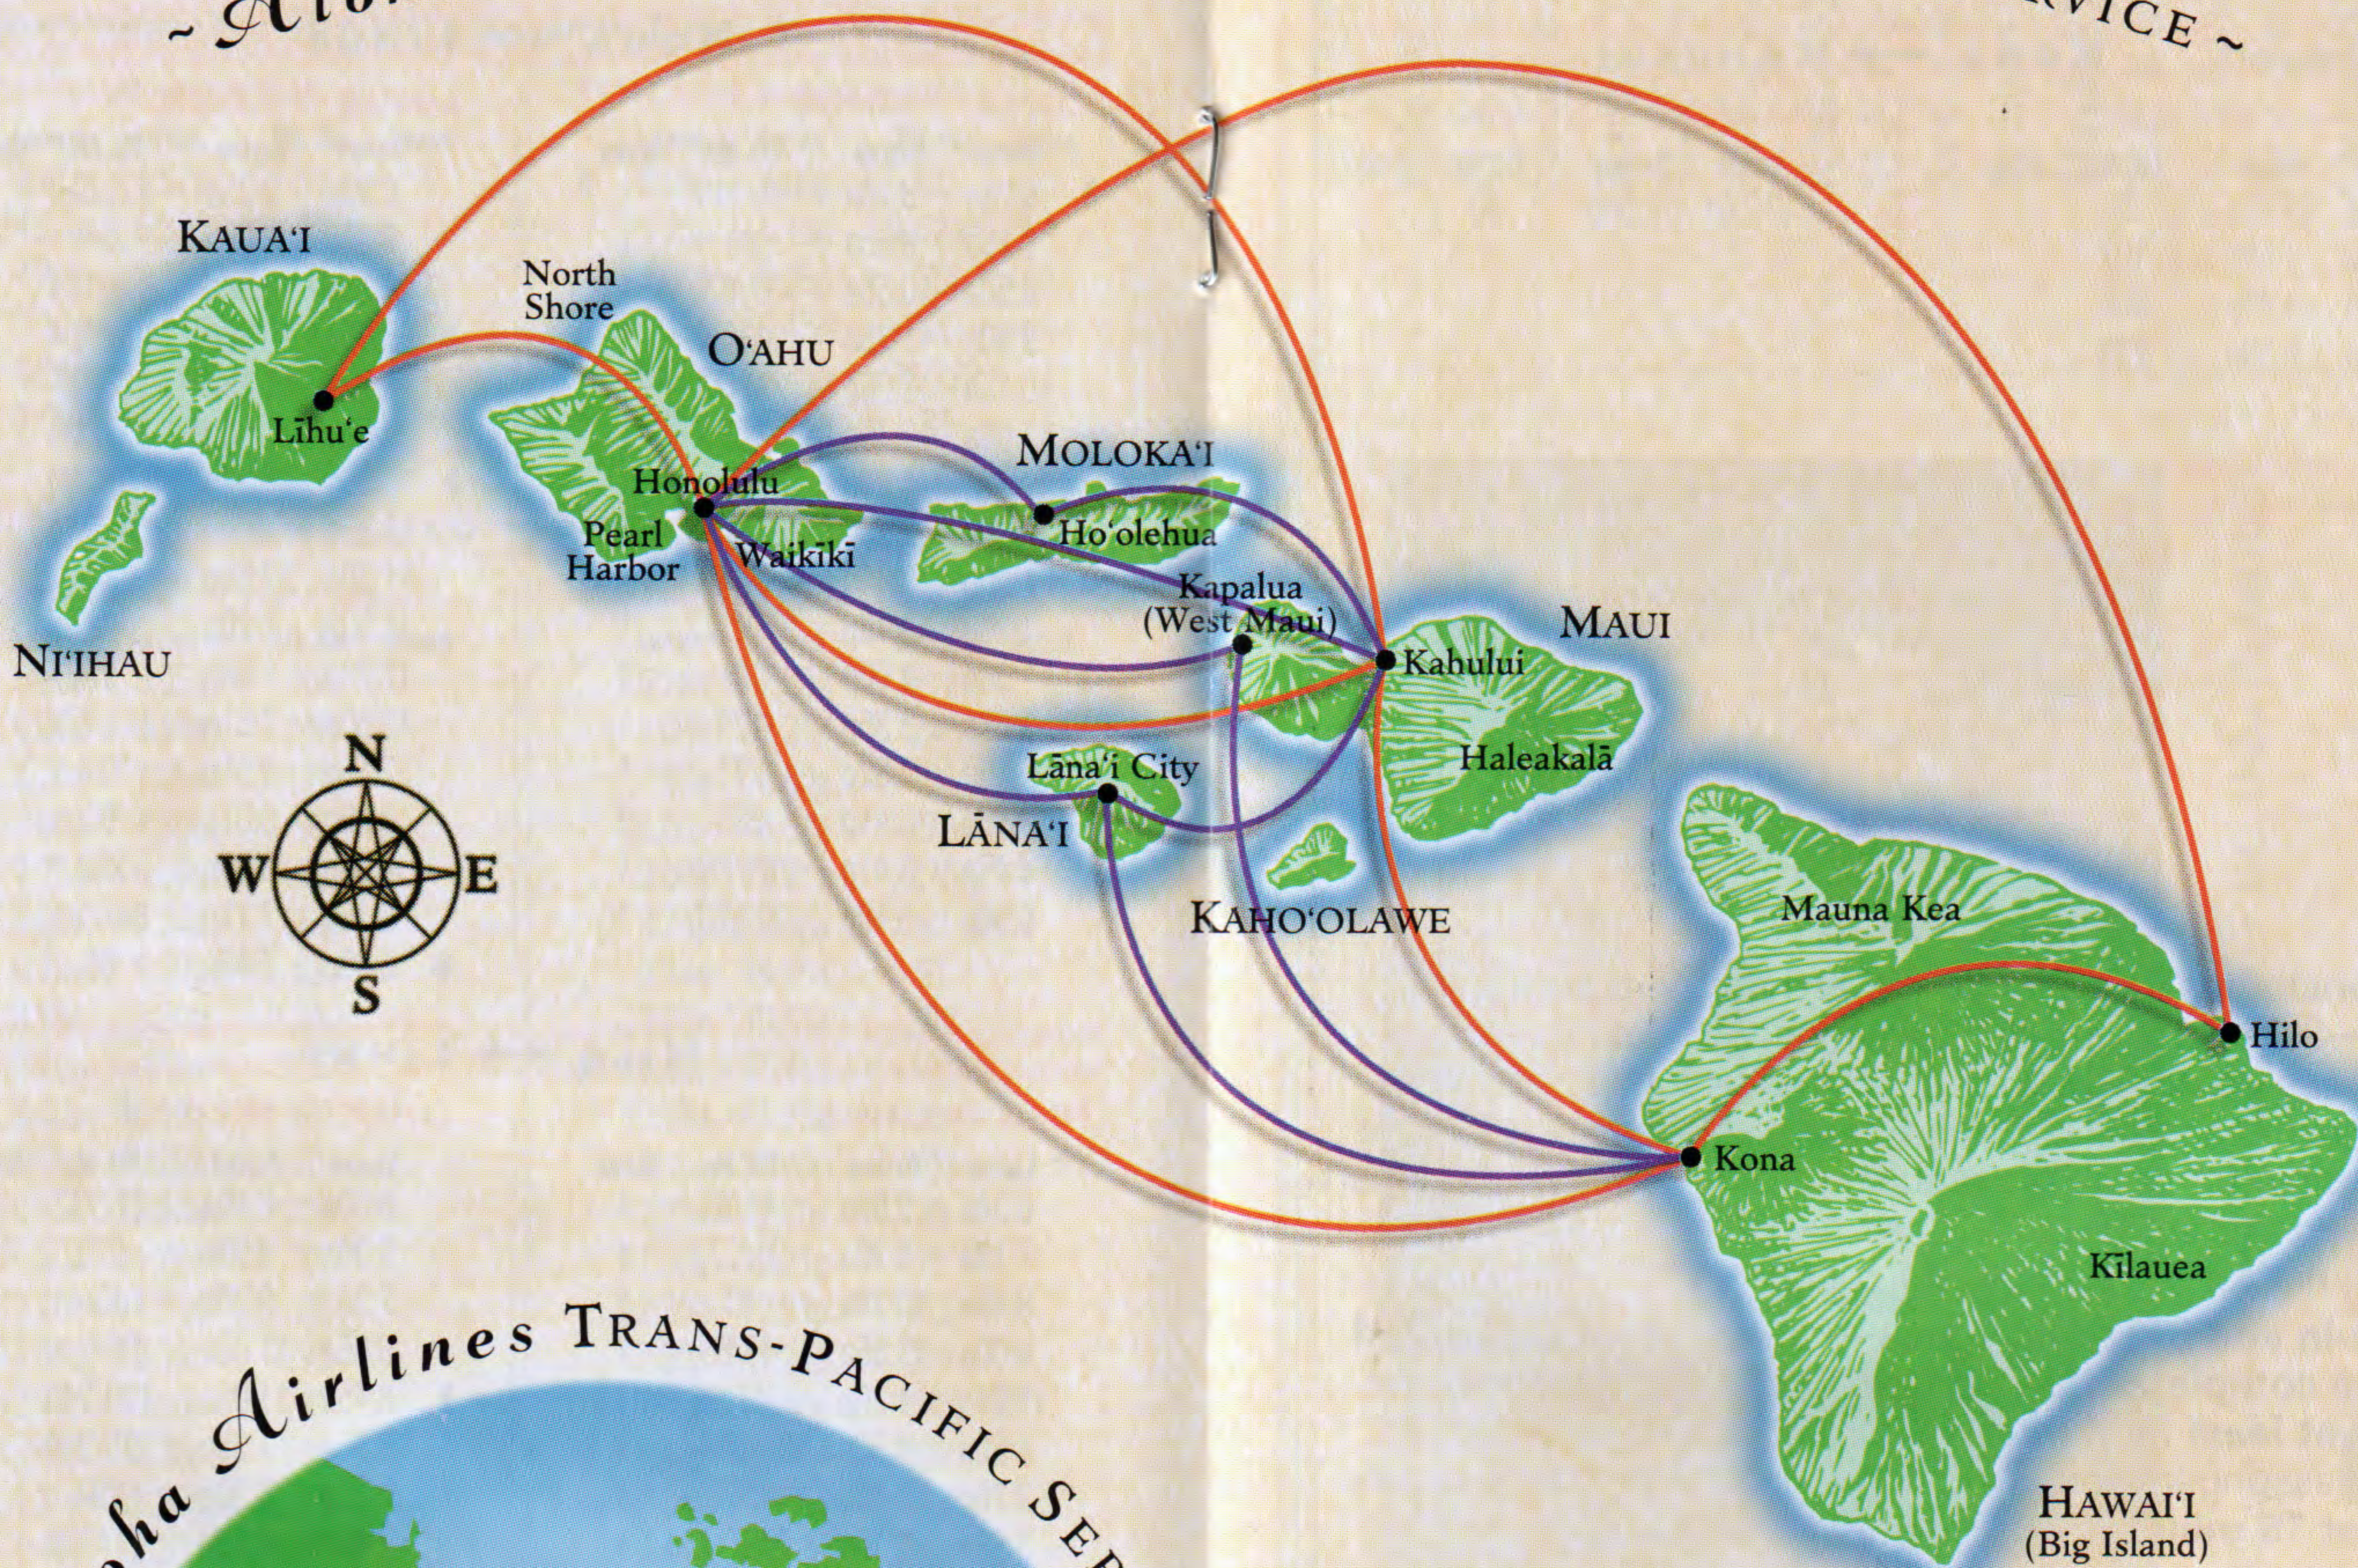

~ Aloha Airlines & Island Air INTER-ISLAND SERVICE ~