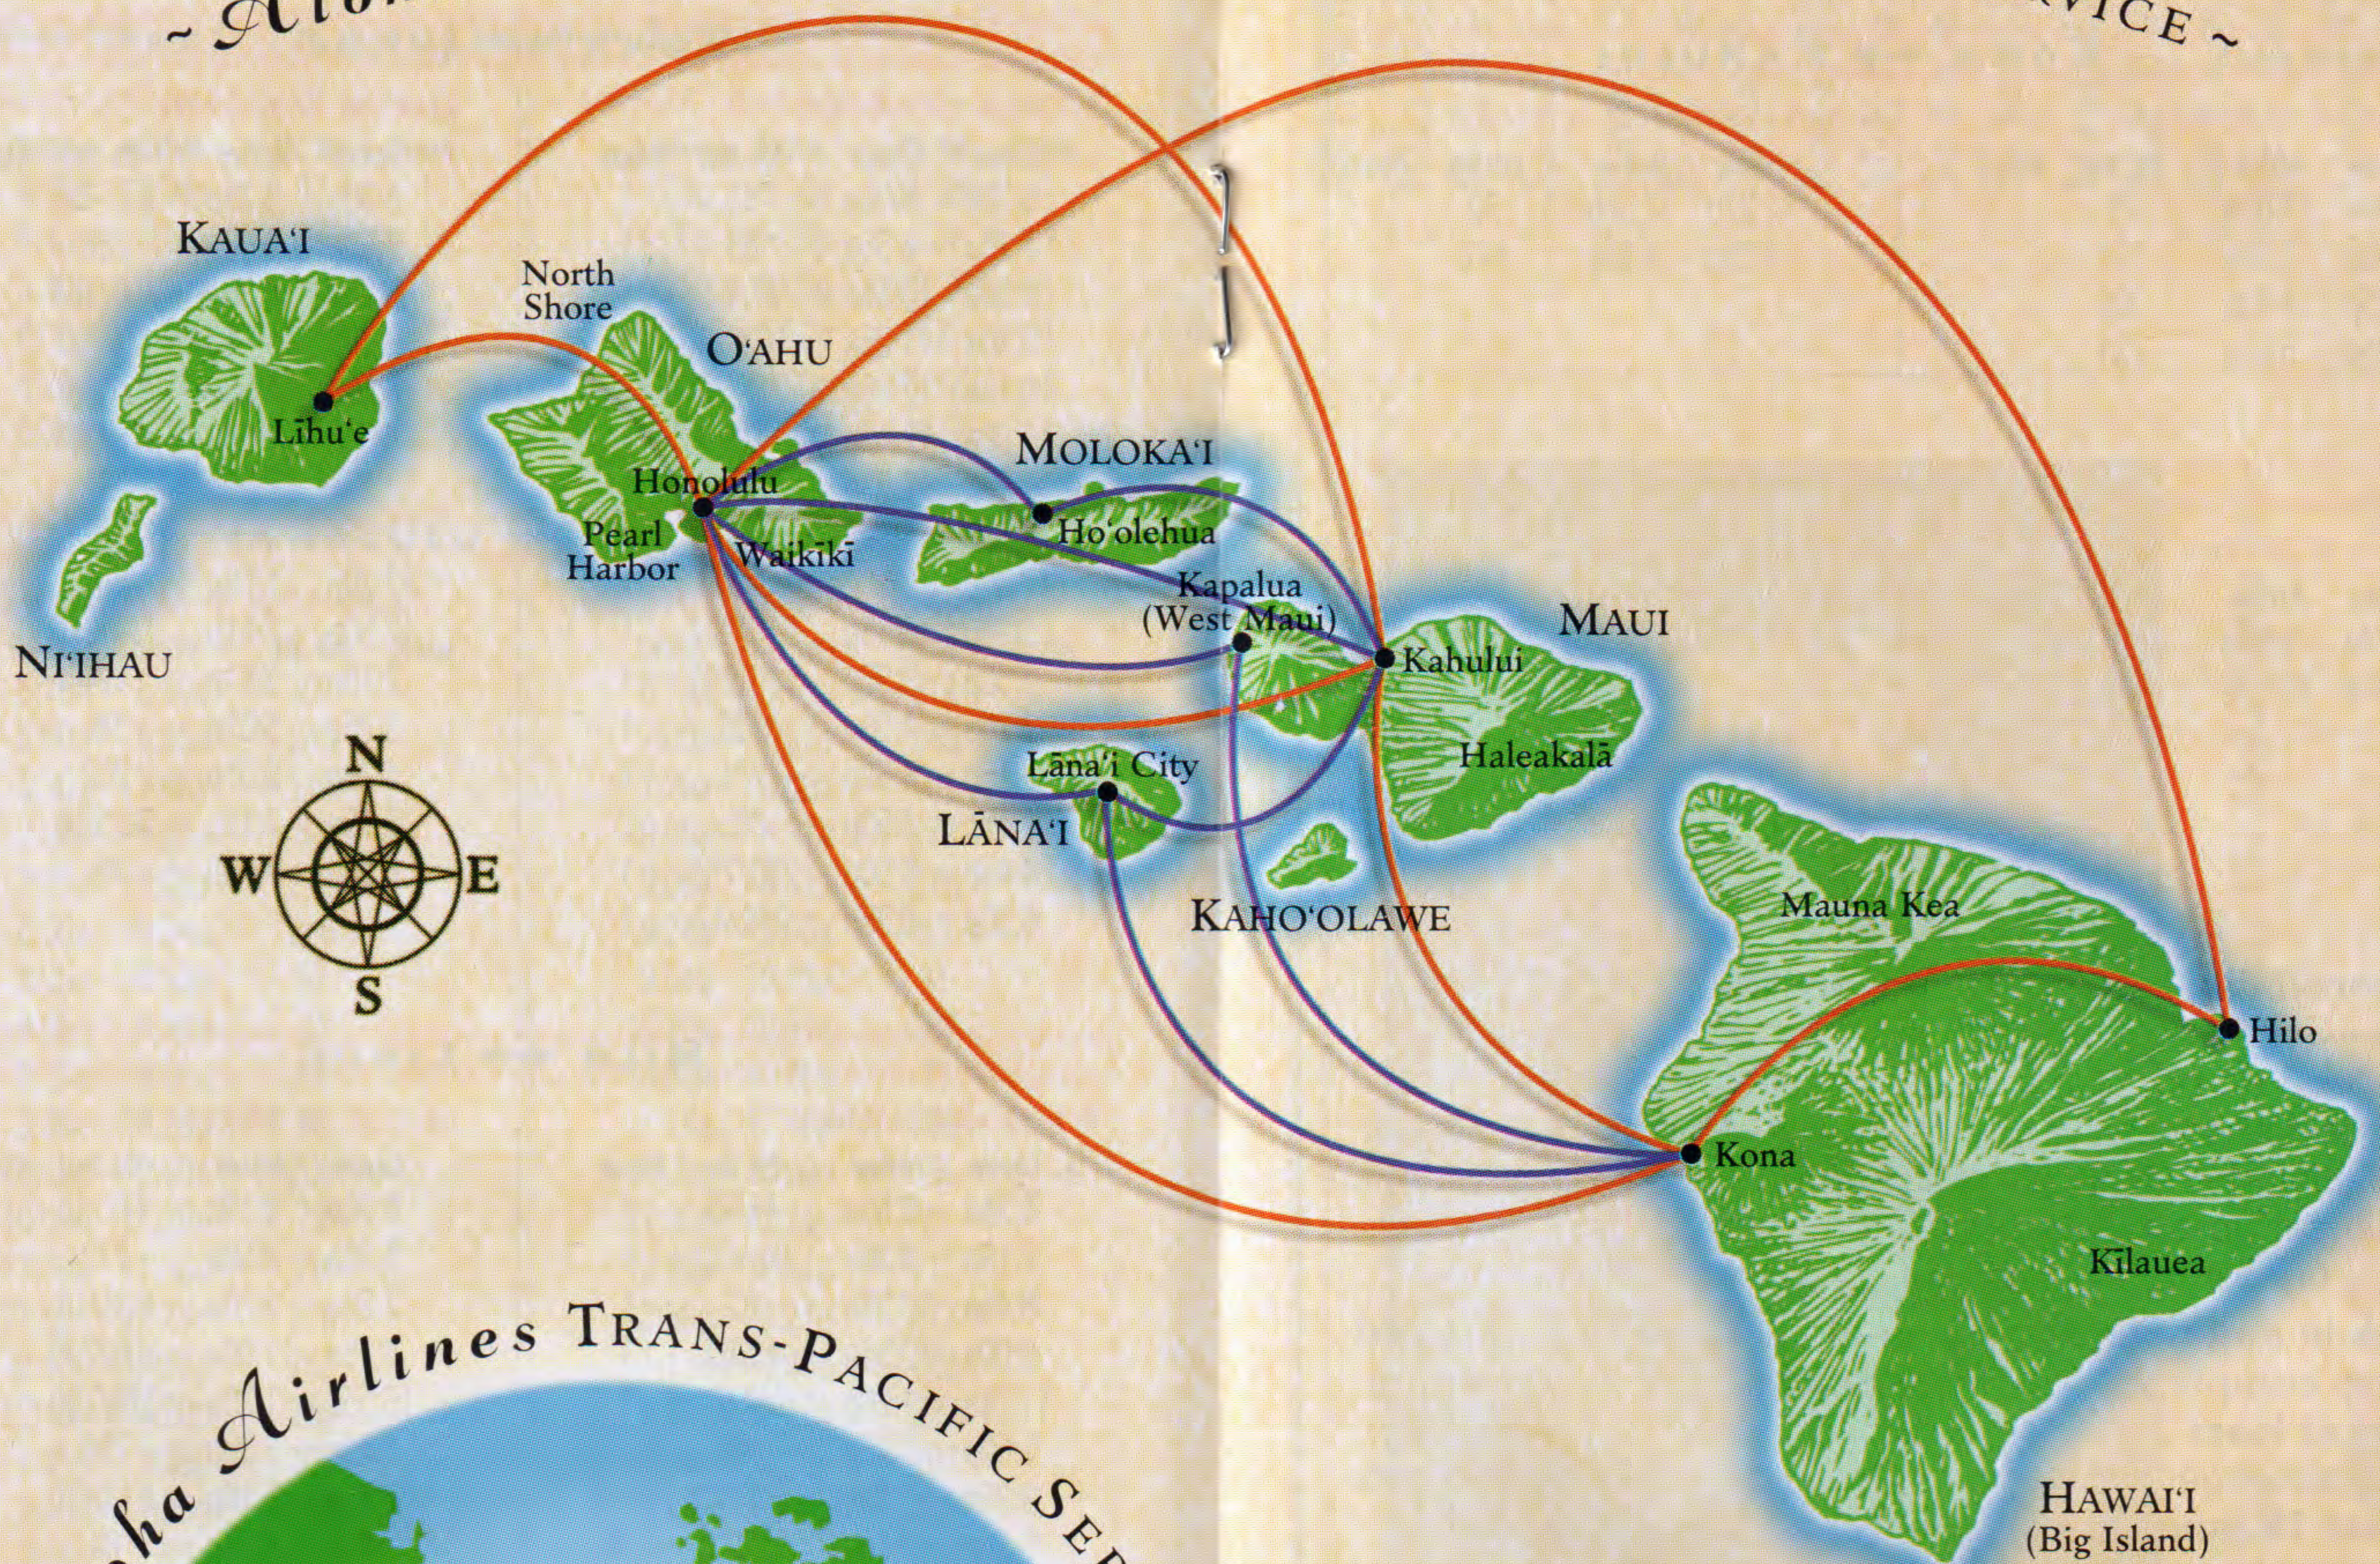

~ Aloha Airlines & Island Air INTER-ISLAND SERVICE ~