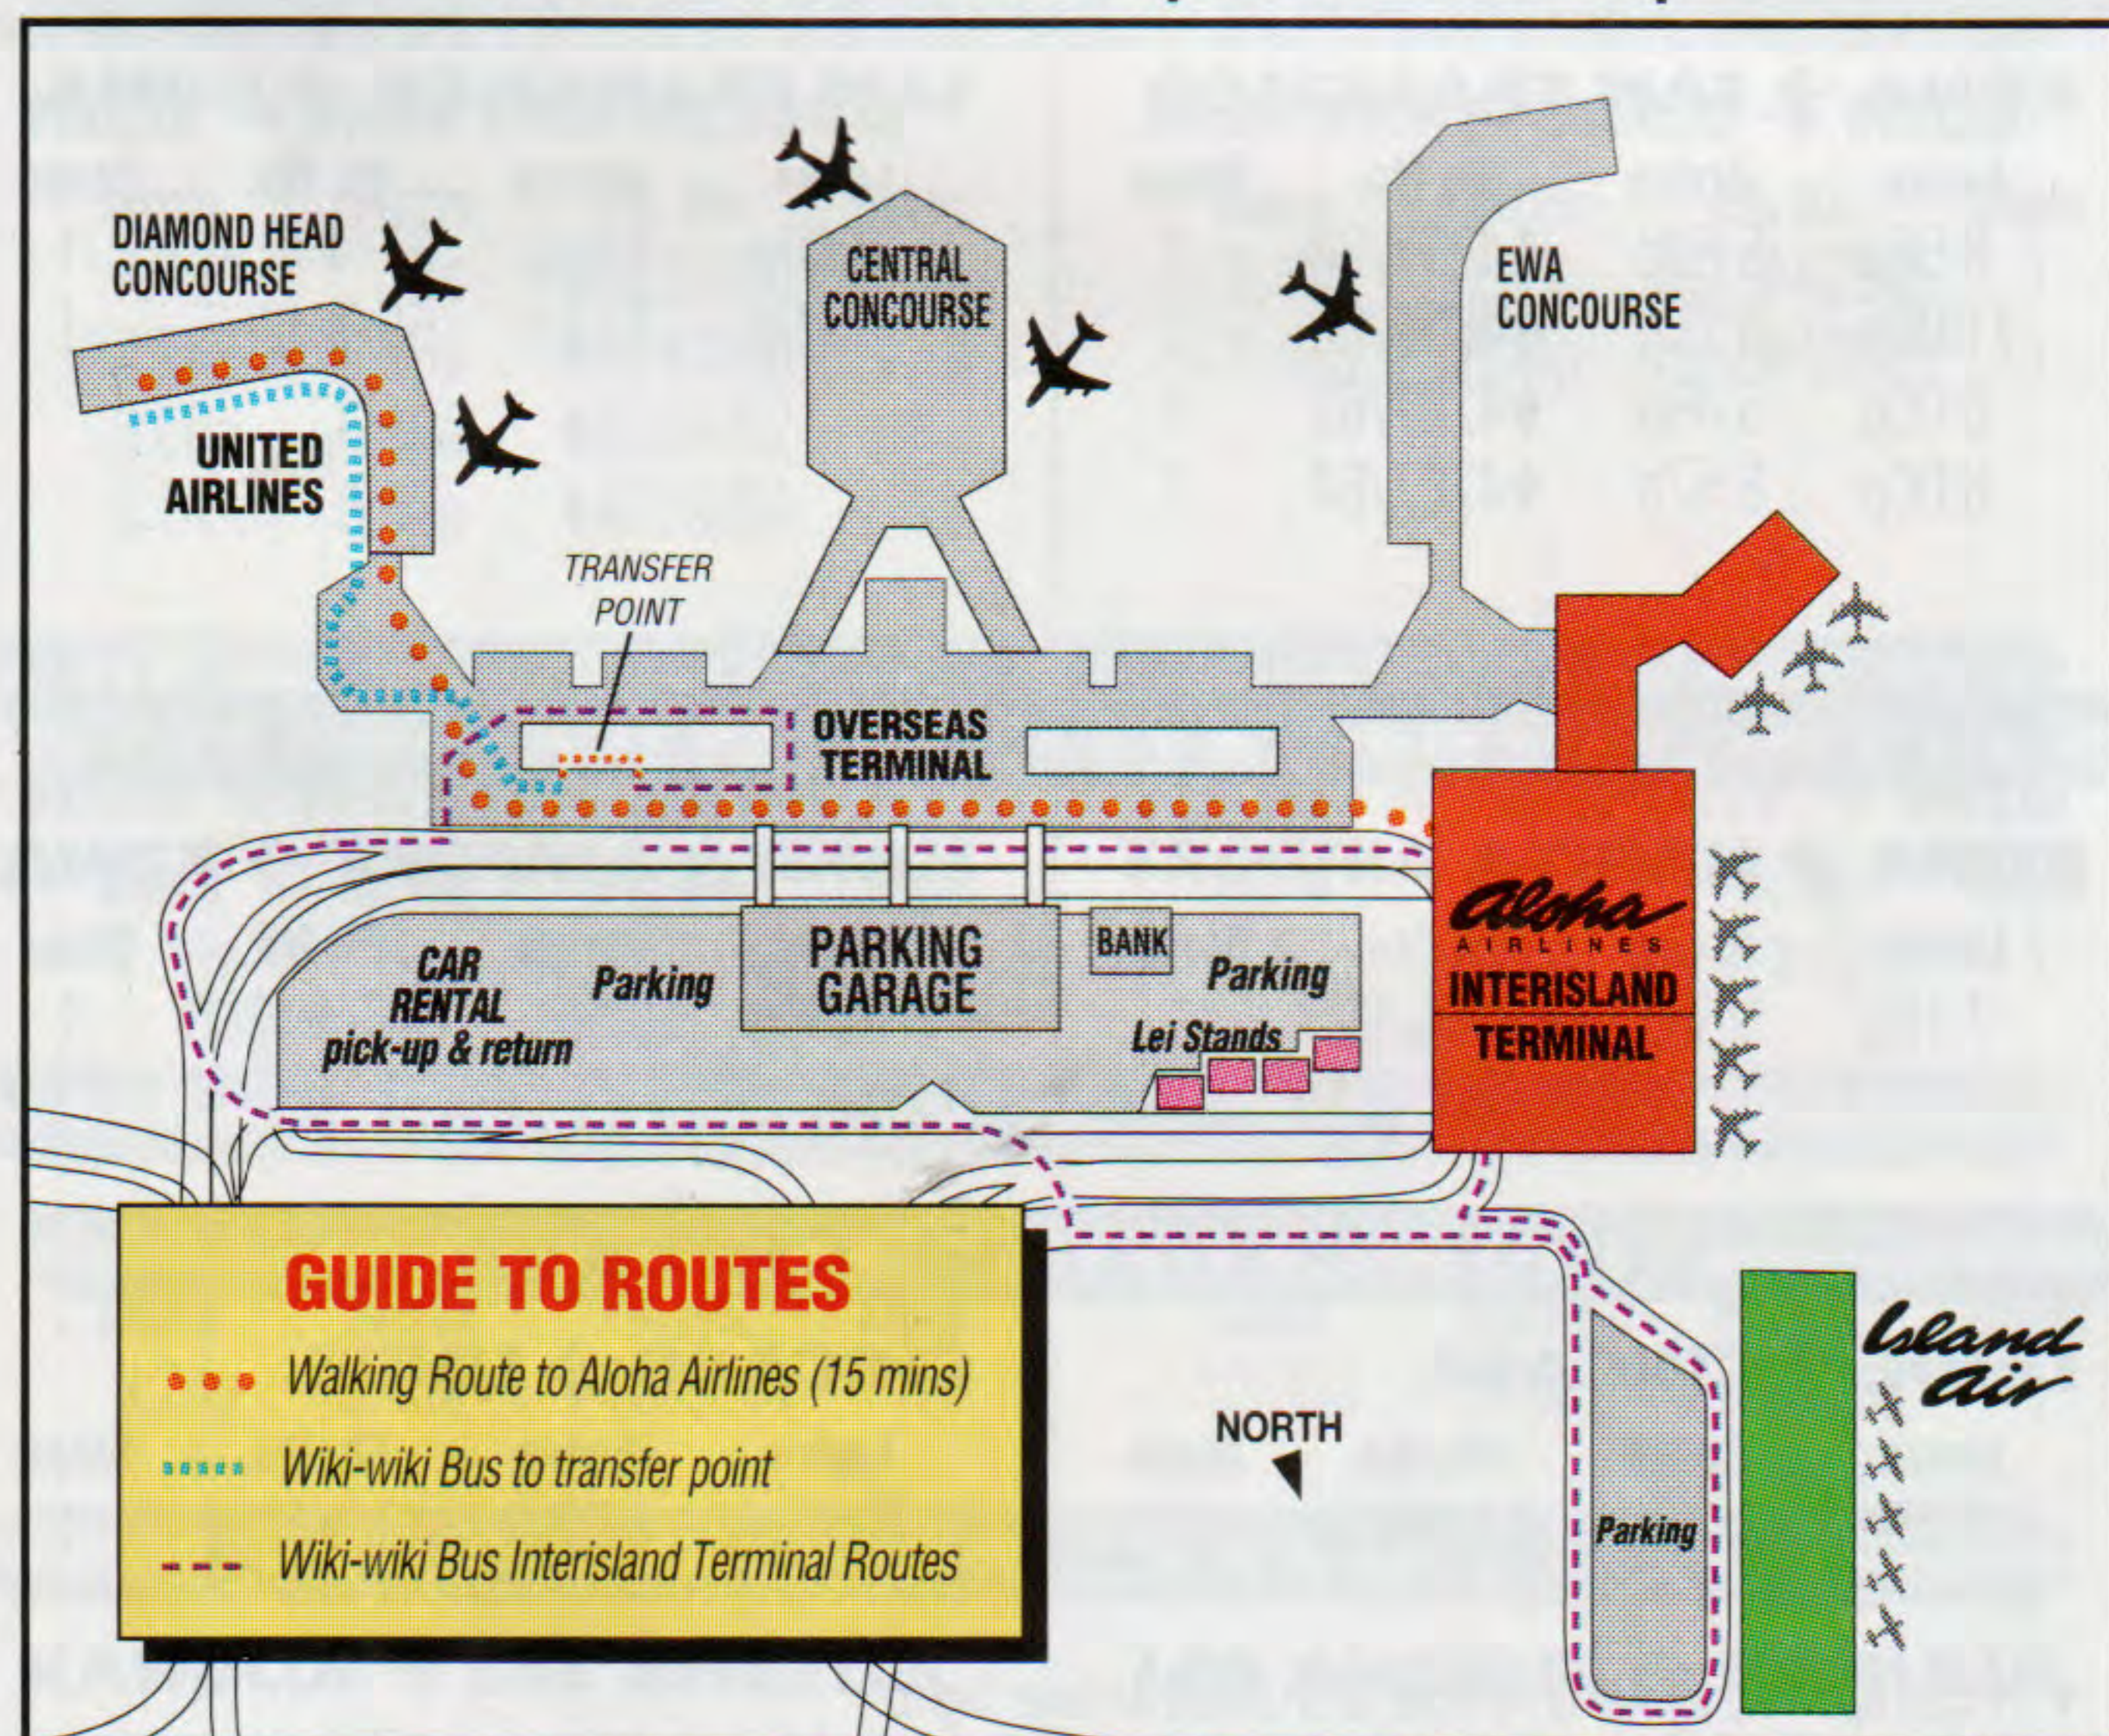

**NARITA AIRPORT → LIHUE**

Leave	Arrive	Flt. No.	Stops
7:55p	10:55a	826/◆4263	1

◆ Flight operated by Aloha Airlines as a United Airlines flight.

**Honolulu International Airport Terminal Map**

**Domestic flights: 800-241-6522  
International flights: 800-538-2929**