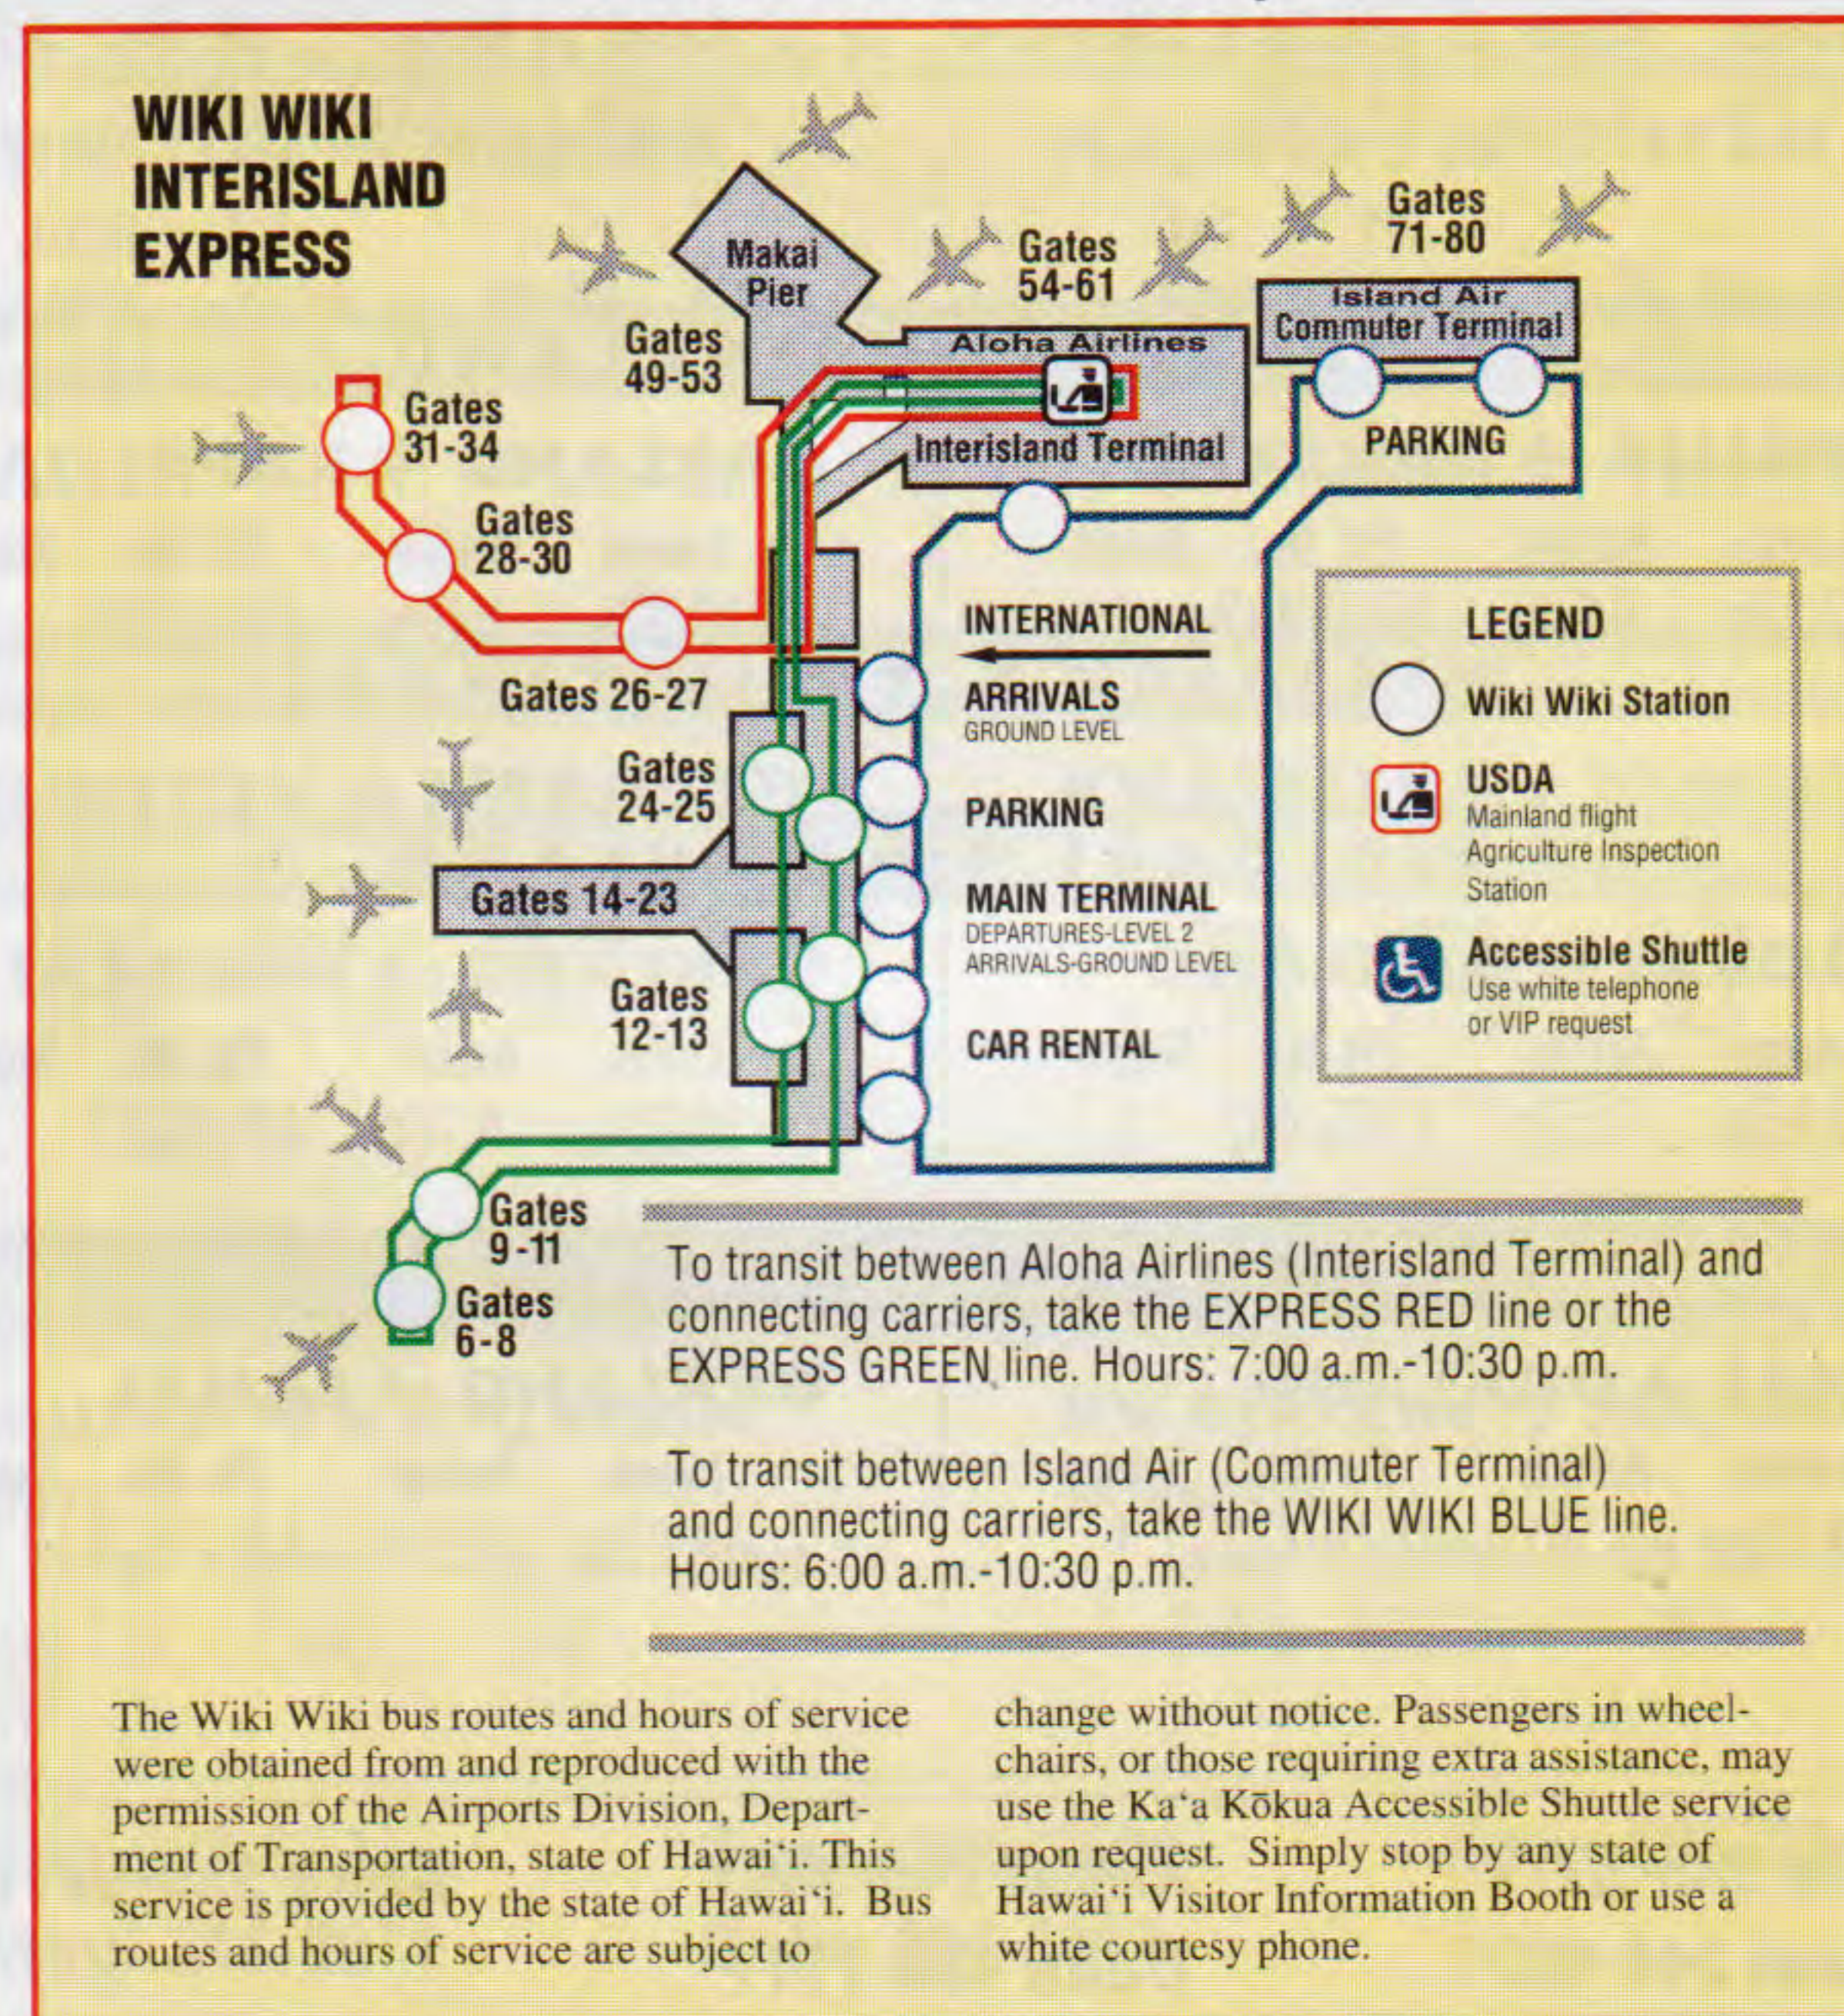

Honolulu International Airport