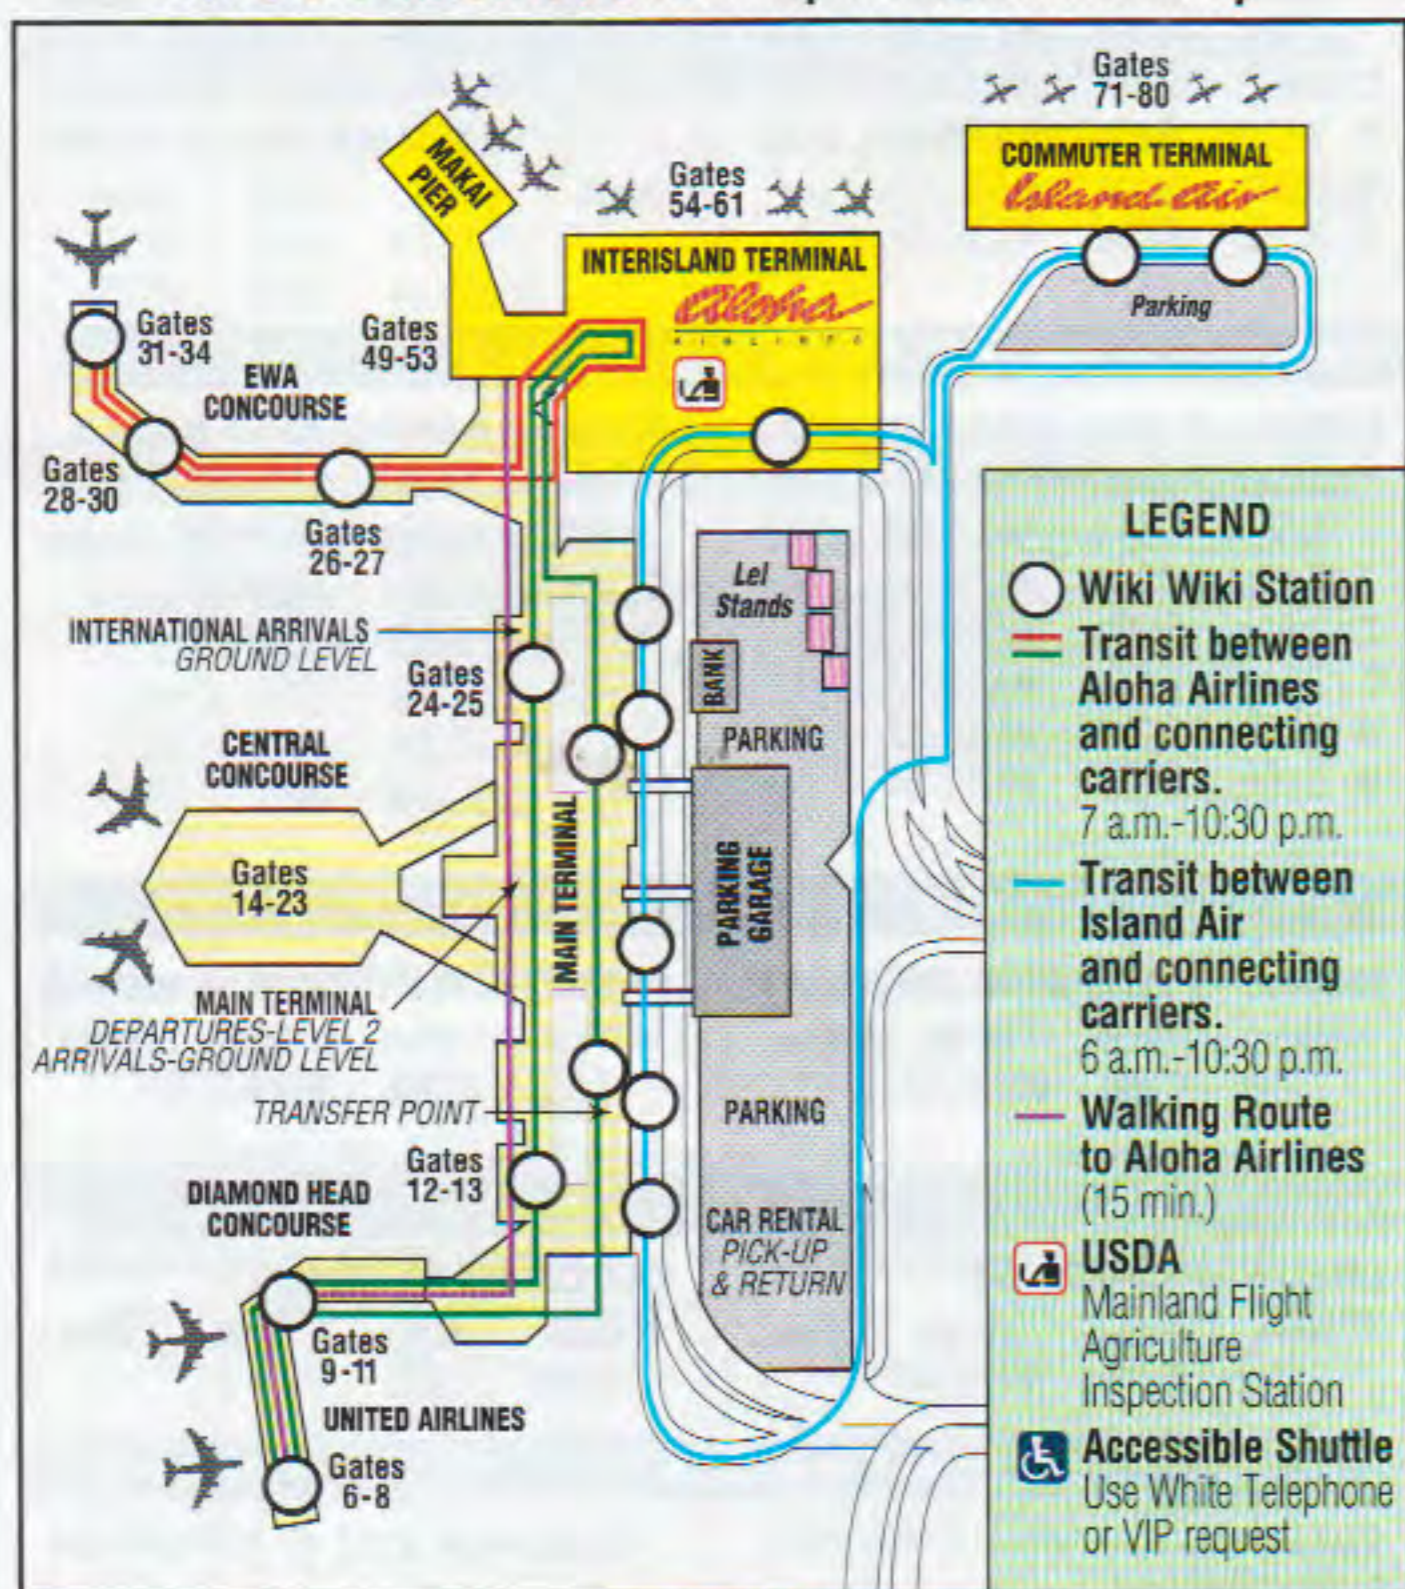

PARTNERSHIP SERVICE FROM ALOHA AIRLINES AND UNITED AIRLINES

LIHUE, KAUAI ↔ LOS ANGELES

LIHUE → LOS ANGELES

Leave	Arrive	Flt. No.	Stops
10:55a	8:56p	◆4236/52	1
♥ 7:00p	5:45a	◆4264/54	1
★ 8:15p	5:45a	◆4232/54	1
9:00p	6:23a	◆4230/56	1

LOS ANGELES → LIHUE

Leave	Arrive	Flt. No.	Stops
8:15a	2:20p	53/◆4281	1
2:30p	8:35p	55/◆4257	1

LIHUE, KAUAI ↔ SAN FRANCISCO

LIHUE → SAN FRANCISCO

Leave	Arrive	Flt. No.	Stops
8:25a	5:57p	◆4206/58	1
10:55a	8:30p	◆4236/60	1
★ 8:10p	5:20a	◆4232/62	1
9:00p	6:56a	◆4230/64	1

SAN FRANCISCO → LIHUE

Leave	Arrive	Flt. No.	Stops
8:40a	2:20p	67/◆4281	1
★ 1:45p	7:45p	59/◆4205	1
1:45p	8:35p	59/◆4257	1

LIHUE, KAUAI ↔ TOKYO, NARITA AIRPORT

LIHUE → NARITA AIRPORT

Leave	Arrive	Flt. No.	Stops
8:25a	1:55p	◆4206/827	1

NARITA AIRPORT → LIHUE

Leave	Arrive	Flt. No.	Stops
7:55p	10:55a	826/◆4263	1

★ Fri/Sat/Sun only

◆ Fri/Sun only

♥ Except Fri/Sat/Sun

◆ Flight operated by Aloha Airlines as a United Airlines flight

Honolulu International Airport Terminal Map

The Wiki Wiki bus routes and hours of service were obtained from and reproduced with permission of the Airports Division, Department of Transportation, State of Hawai'i. This service is provided by the State of Hawai'i. Bus routes and hours of service are subject to change without notice. Passengers in wheelchairs, or those requiring extra assistance, may use the Ka'a Kōkua Accessible Shuttle service upon request. Simply stop by any State of Hawai'i Visitor Information Booth or use a white courtesy phone.

Reservations

All flights

Internet ..... www.alohaairlines.com

Telecommunication Device for the Deaf

Oahu 486-9321
Neighbor Islands and U.S. mainland ..... (800) 554-4833

Aloha

Hilo 935-5771
Kauai 245-3691
Kona 935-5771
Maui 244-9071
Oahu 484-1111
Hong Kong ..... (852) 2826-9118

Japan

Osaka ..... (06) 6341-7241
Tokyo ..... (03) 3216-5877

U.S. mainland & Canada

..... (800) 367-5250

..... (877) 879-2564

Marshall Islands

..... (800) 225-5288

..... After tone, dial (888) 477-7010

..... From Oahu only 485-2220

Island Air

Oahu 484-2222
Neighbor Islands ..... (800) 652-6541
U.S. mainland ..... (800) 323-3345

Ticket Offices

Island of Hawaii

Hilo Shopping Center

Monday-Friday ..... 9:00 a.m.-4:30 p.m.

Island of Oahu

Downtown Honolulu, 1001 Bishop St., Suite 120

Monday-Friday ..... 8:30 a.m.-4:30 p.m.

Sears Ala Moana Shopping Center (Street level, Ala Moana Boulevard)

Monday-Friday ..... 9:00 a.m.-6:00 p.m.

Saturday ..... 9:00 a.m.-6:00 p.m.

Sunday ..... 10:00 a.m.-3:30 p.m.

Sears Pearlridge Center

(3rd level, Customer Convenience)

Monday-Saturday ..... 9:30 a.m.-5:30 p.m.

Sears Windward Mall

(2nd level, Customer Convenience)

Tuesday-Saturday ..... 10:00 a.m.-6:00 p.m.

Aloha Airlines Air Freight

Hilo 935-6490
Mon.-Fri. 6 a.m.-7 p.m.; Sat.-Sun. 6 a.m.-1:30 p.m.

Kauai 245-2560
Mon.-Fri. 6 a.m.-7 p.m.; Sat.-Sun. 6 a.m.-noon

Kona 329-2511
Mon.-Fri. 6 a.m.-7 p.m.; Sat. 6 a.m.-1 p.m.; Sun. noon-2 p.m.

Maui 877-2025
Mon.-Fri. 6 a.m.-7 p.m.; Sat. 6 a.m.-1 p.m.; Sun. 7 a.m.-1 p.m.

Oahu 836-4191
Mon.-Fri. 6 a.m.-9 p.m.; Sat.-Sun. 6 a.m.-5 p.m.