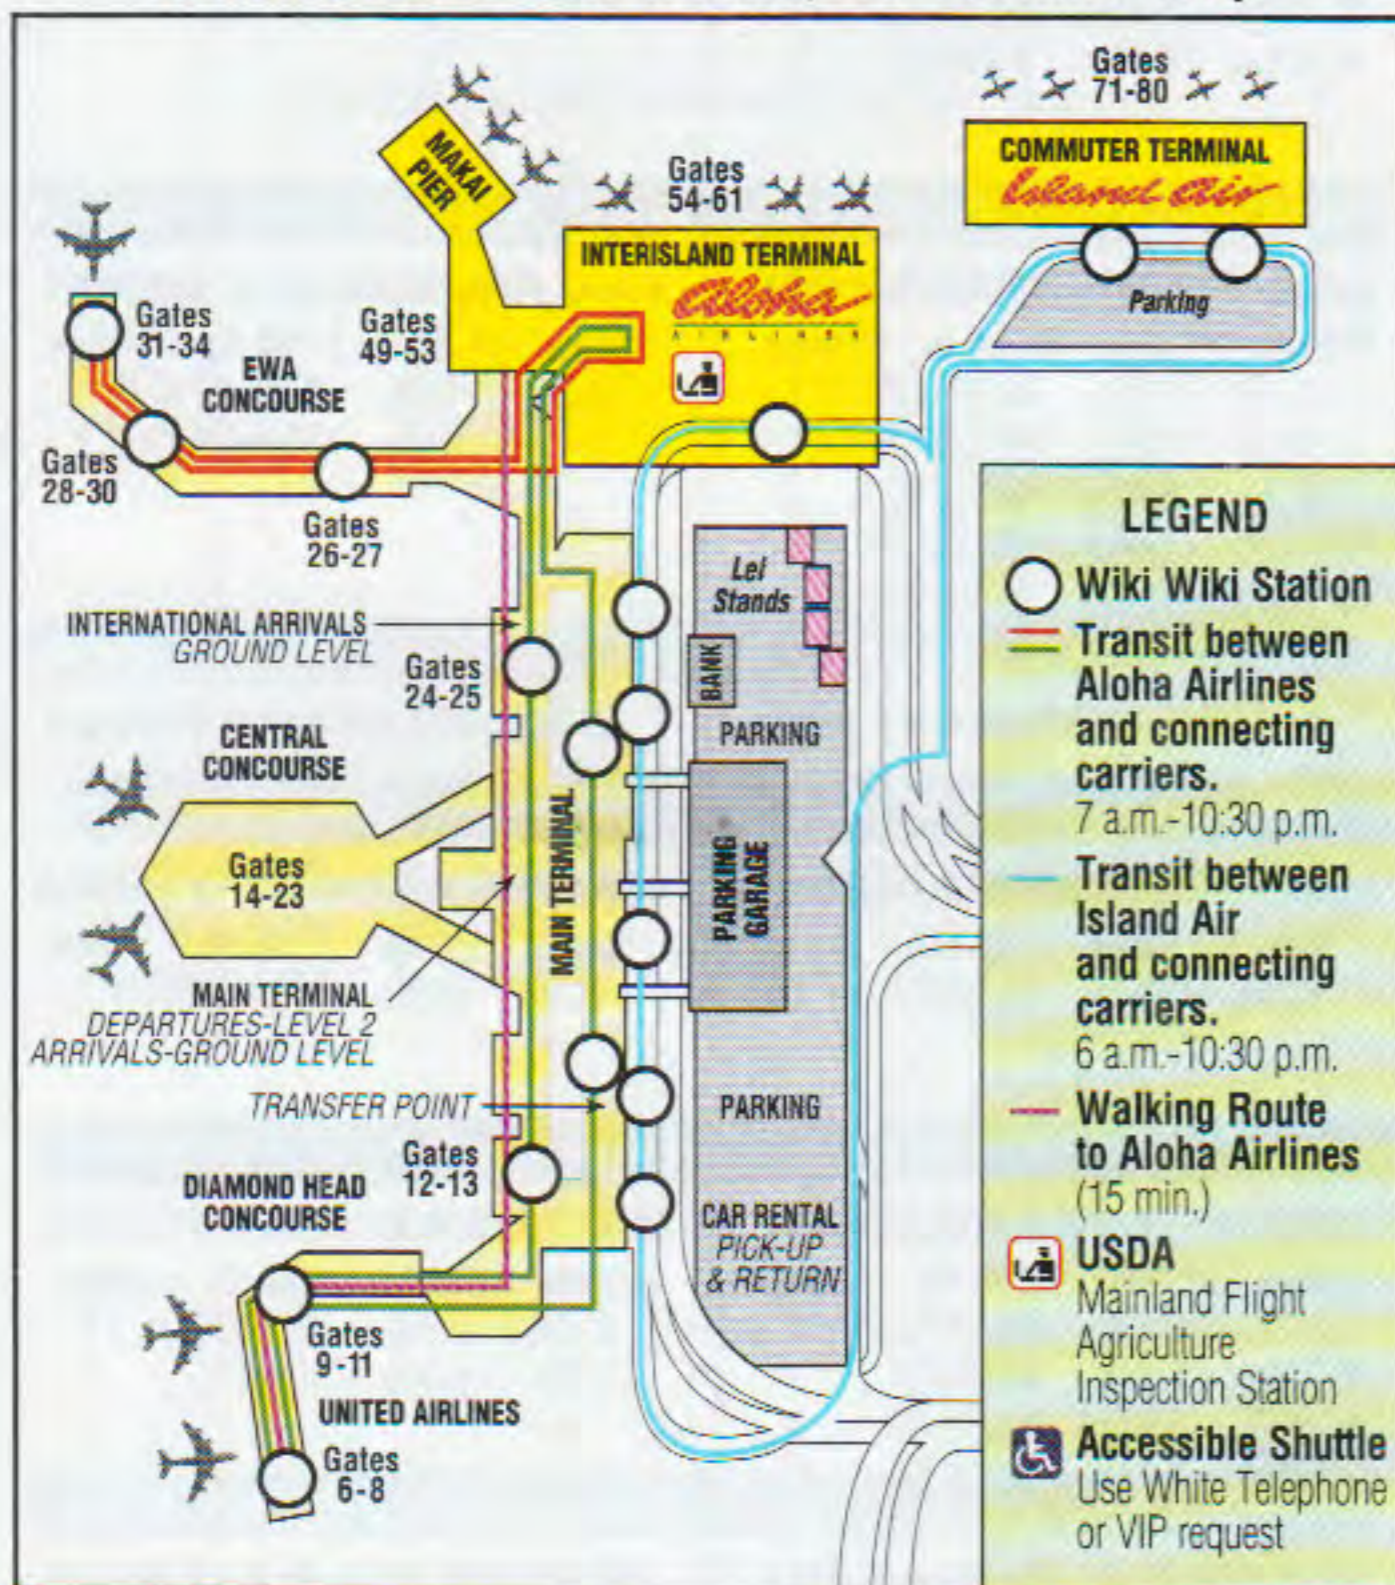

PARTNERSHIP SERVICE
FROM ALOHA AIRLINES AND UNITED AIRLINES

LIHUE, KAUAI ↔ SAN FRANCISCO

LIHUE → SAN FRANCISCO

Leave	Arrive	Flt. No.	Stops
8:00a	6:05p	◆4234/58	1
10:25a	8:28p	◆4256/60	1
♥ 7:00p	5:49a	◆4264/62	1
★ 7:05p	5:49a	◆4278/62	1
9:00p	7:00a	◆4230/64	1

SAN FRANCISCO → LIHUE

Leave	Arrive	Flt. No.	Stops
8:40a	1:20p	67/◆4255	1
1:45p	6:00p	59/◆4217	1

LIHUE, KAUAI ↔ TOKYO, NARITA AIRPORT

LIHUE → NARITA AIRPORT

Leave	Arrive	Flt. No.	Stops
7:15a	12:20p	◆4248/827	1

NARITA AIRPORT → LIHUE

Leave	Arrive	Flt. No.	Stops
7:00p	9:30a	826/◆4273	1

★ Fri/Sat/Sun only
♥ Except Fri/Sat/Sun

◆ Flight operated by Aloha Airlines as a United Airlines flight

Honolulu International Airport Terminal Map

The Wiki Wiki bus routes and hours of service were obtained from and reproduced with permission of the Airports Division, Department of Transportation, State of Hawaii. This service is provided by the State of Hawaii. Bus routes and hours of service are subject to change without notice. Passengers in wheelchairs, or those requiring extra assistance, may use the Kaa Kokua Accessible Shuttle service upon request. Simply stop by any State of Hawaii Visitor Information Booth or use a white courtesy phone.

Reservations

Telecommunication Device for the Deaf—All Flights

Oahu 486-9321
Neighbor Islands and U.S. mainland ..... (800) 554-4833

Hilo 935-5771
Kauai 245-3691
Kona 935-5771
Maui 244-9071
Oahu 484-1111
Hong Kong ..... (852) 2826-9118

Japan

Osaka ..... (06) 6341-7241
Tokyo ..... (03) 3216-5877

U.S. mainland & Canada

..... (800) 367-5250
..... (877) 879-2564

Marshall Islands

..... (800) 225-5288
..... After tone, dial (888) 477-7010
..... From Oahu only 485-2220

Internet

..... www.alohaairlines.com

Oahu 484-2222
Neighbor Islands ..... (800) 652-6541
U.S. mainland ..... (800) 323-3345
Internet ..... www.islandair.com

Ticket Offices

Island of Hawaii

Hilo Shopping Center

Monday-Friday ..... 9:00 a.m.-4:30 p.m.

Island of Oahu

Downtown Honolulu, 1001 Bishop St., Suite 120

Monday-Friday ..... 8:30 a.m.-4:30 p.m.

**Sears Ala Moana Shopping Center
(Street level, Ala Moana Boulevard)**

Monday-Friday ..... 9:00 a.m.-6:00 p.m.
Saturday ..... 9:00 a.m.-6:00 p.m.
Sunday ..... 10:00 a.m.-3:30 p.m.

Sears Pearlridge Center

(3rd level, Customer Convenience)

Monday-Saturday ..... 9:30 a.m.-5:30 p.m.

Sears Windward Mall

(2nd level, Customer Convenience)

Tuesday-Saturday ..... 10:00 a.m.-6:00 p.m.

Aloha Airlines Air Freight

Hilo 935-6490
Mon.-Fri. 6 a.m.-7 p.m.; Sat.-Sun. 6 a.m.-1:30 p.m.
Kauai 245-2560
Mon.-Fri. 6 a.m.-7 p.m.; Sat.-Sun. 6 a.m.-noon
Kona 329-2511
Mon.-Fri. 6 a.m.-7 p.m.; Sat. 6 a.m.-1 p.m.; Sun. noon-2 p.m.
Maui 877-2025
Mon.-Fri. 6 a.m.-7 p.m.; Sat. 6 a.m.-1 p.m.; Sun. 7 a.m.-1 p.m.
Oahu 836-4191
Mon.-Fri. 6 a.m.-9 p.m.; Sat.-Sun. 6 a.m.-5 p.m.