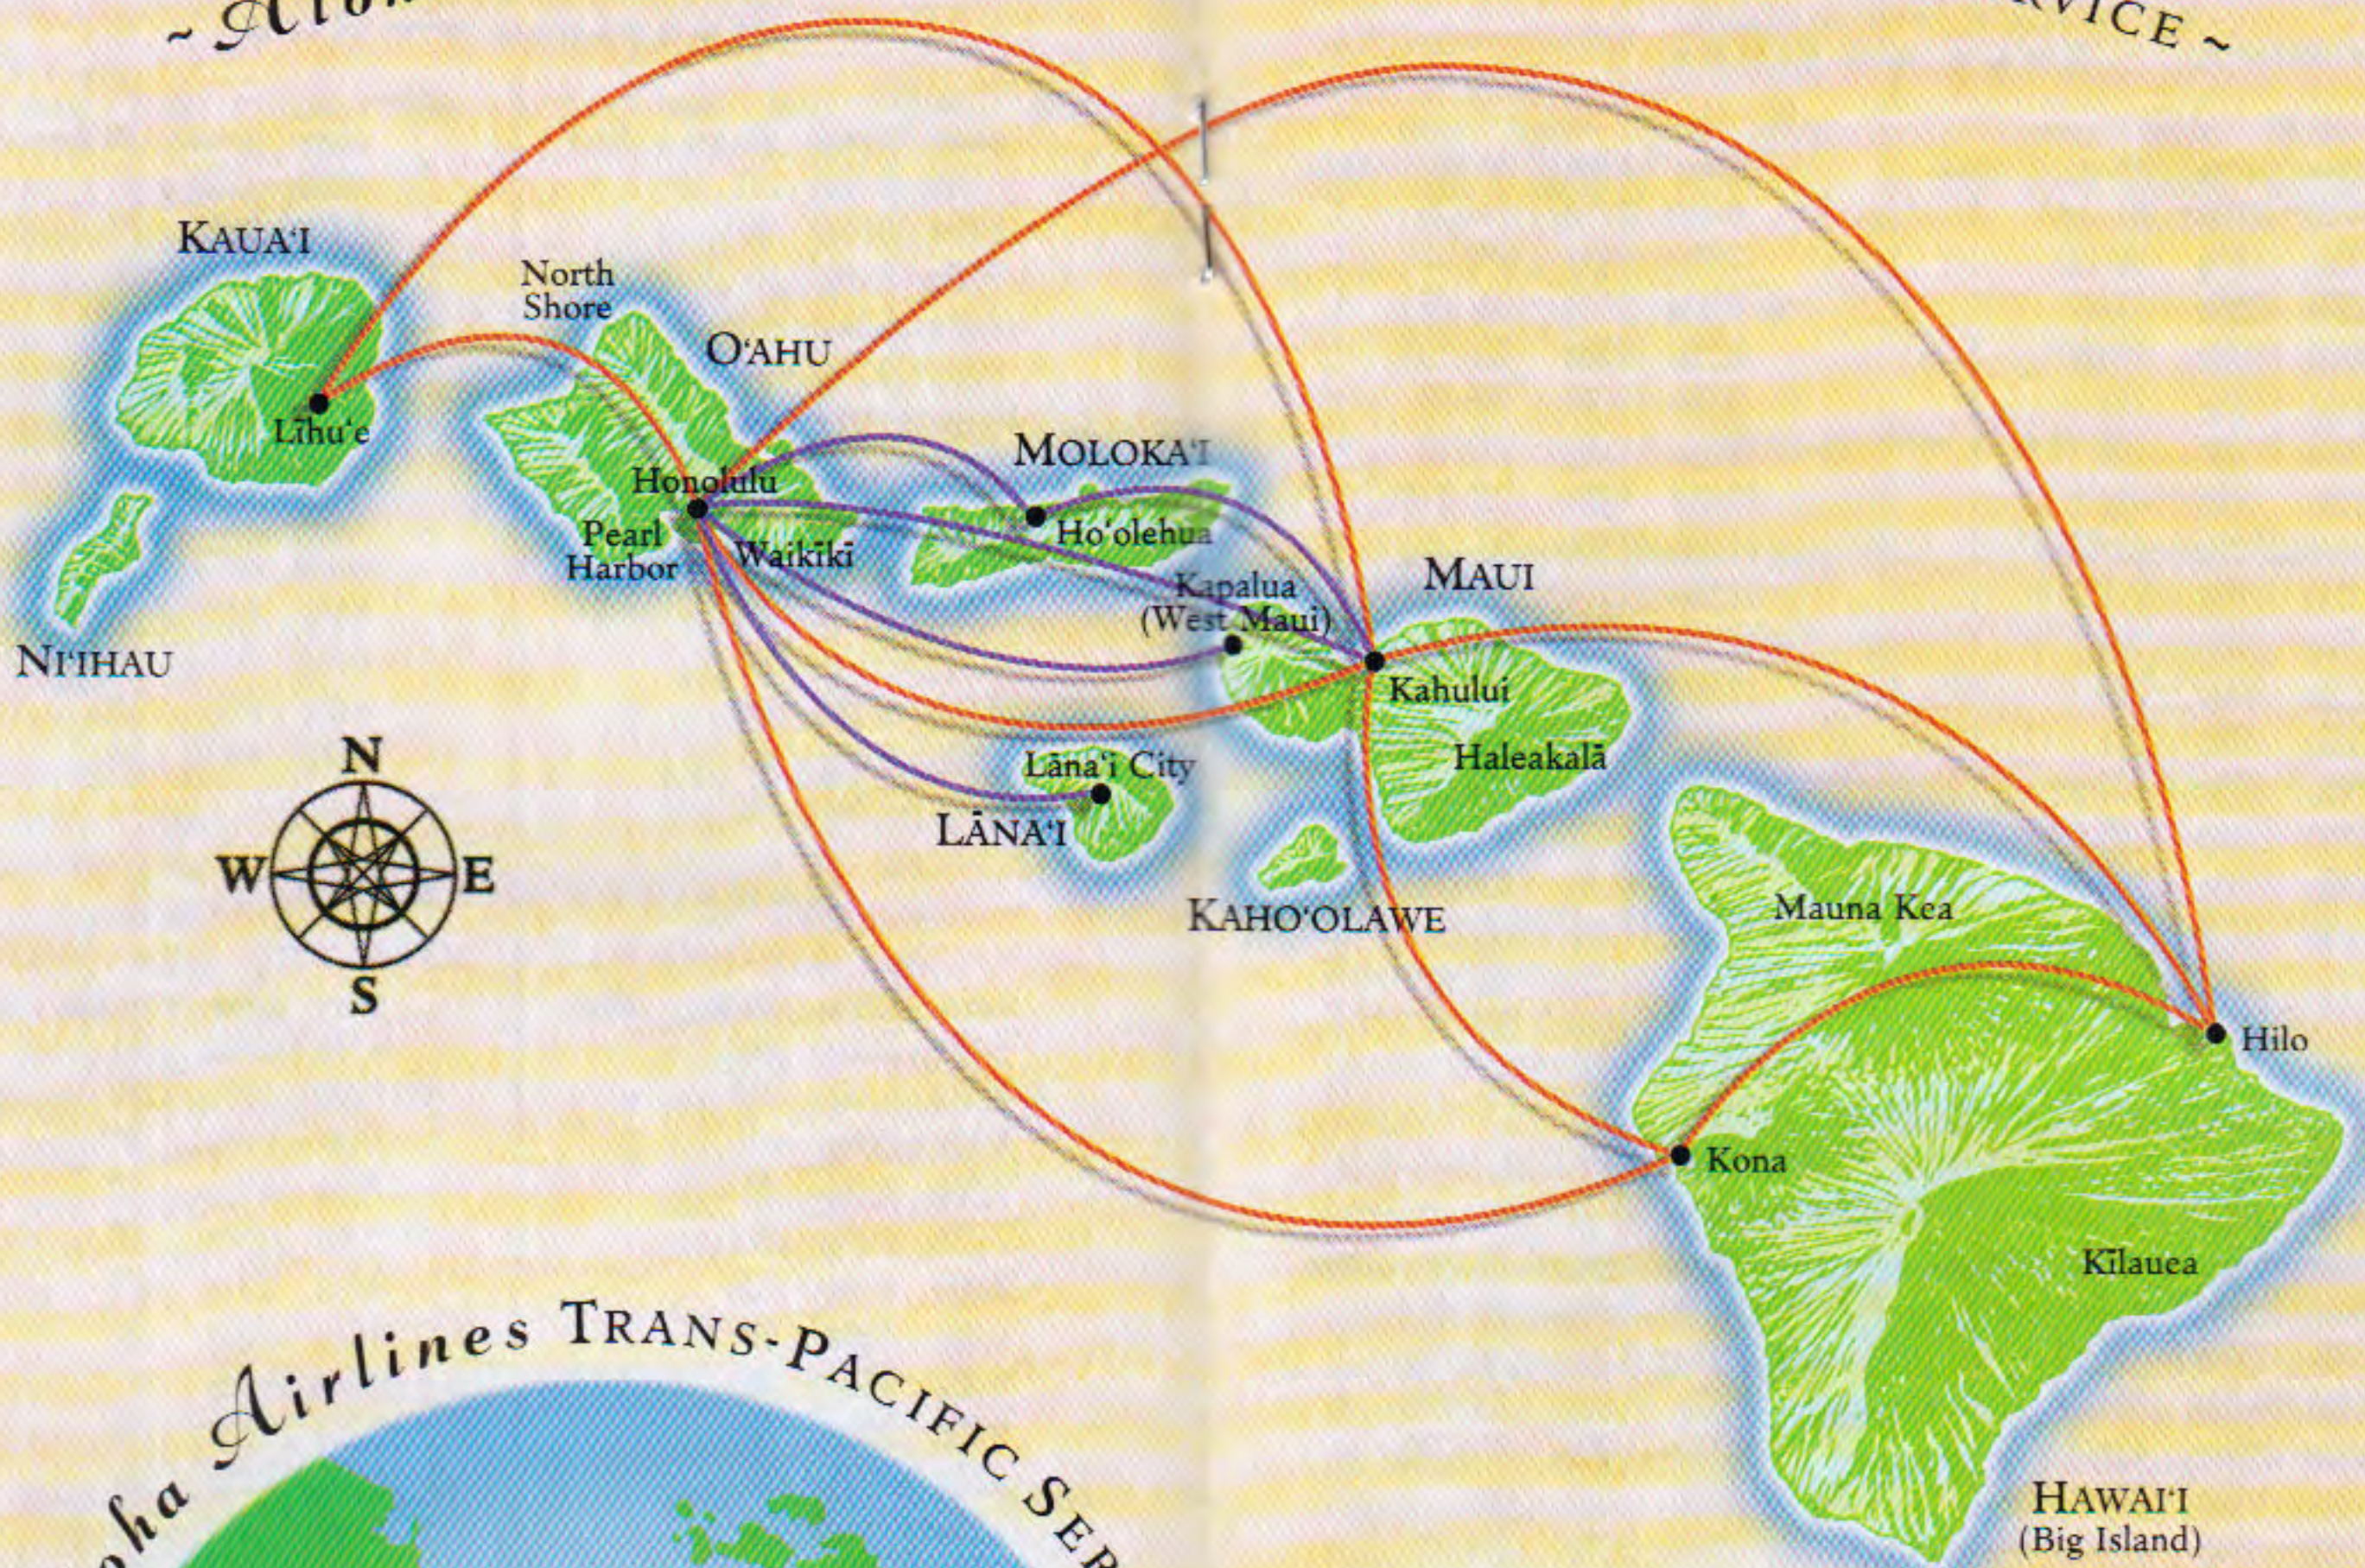

~ Aloha Airlines & Island Air INTER-ISLAND SERVICE ~